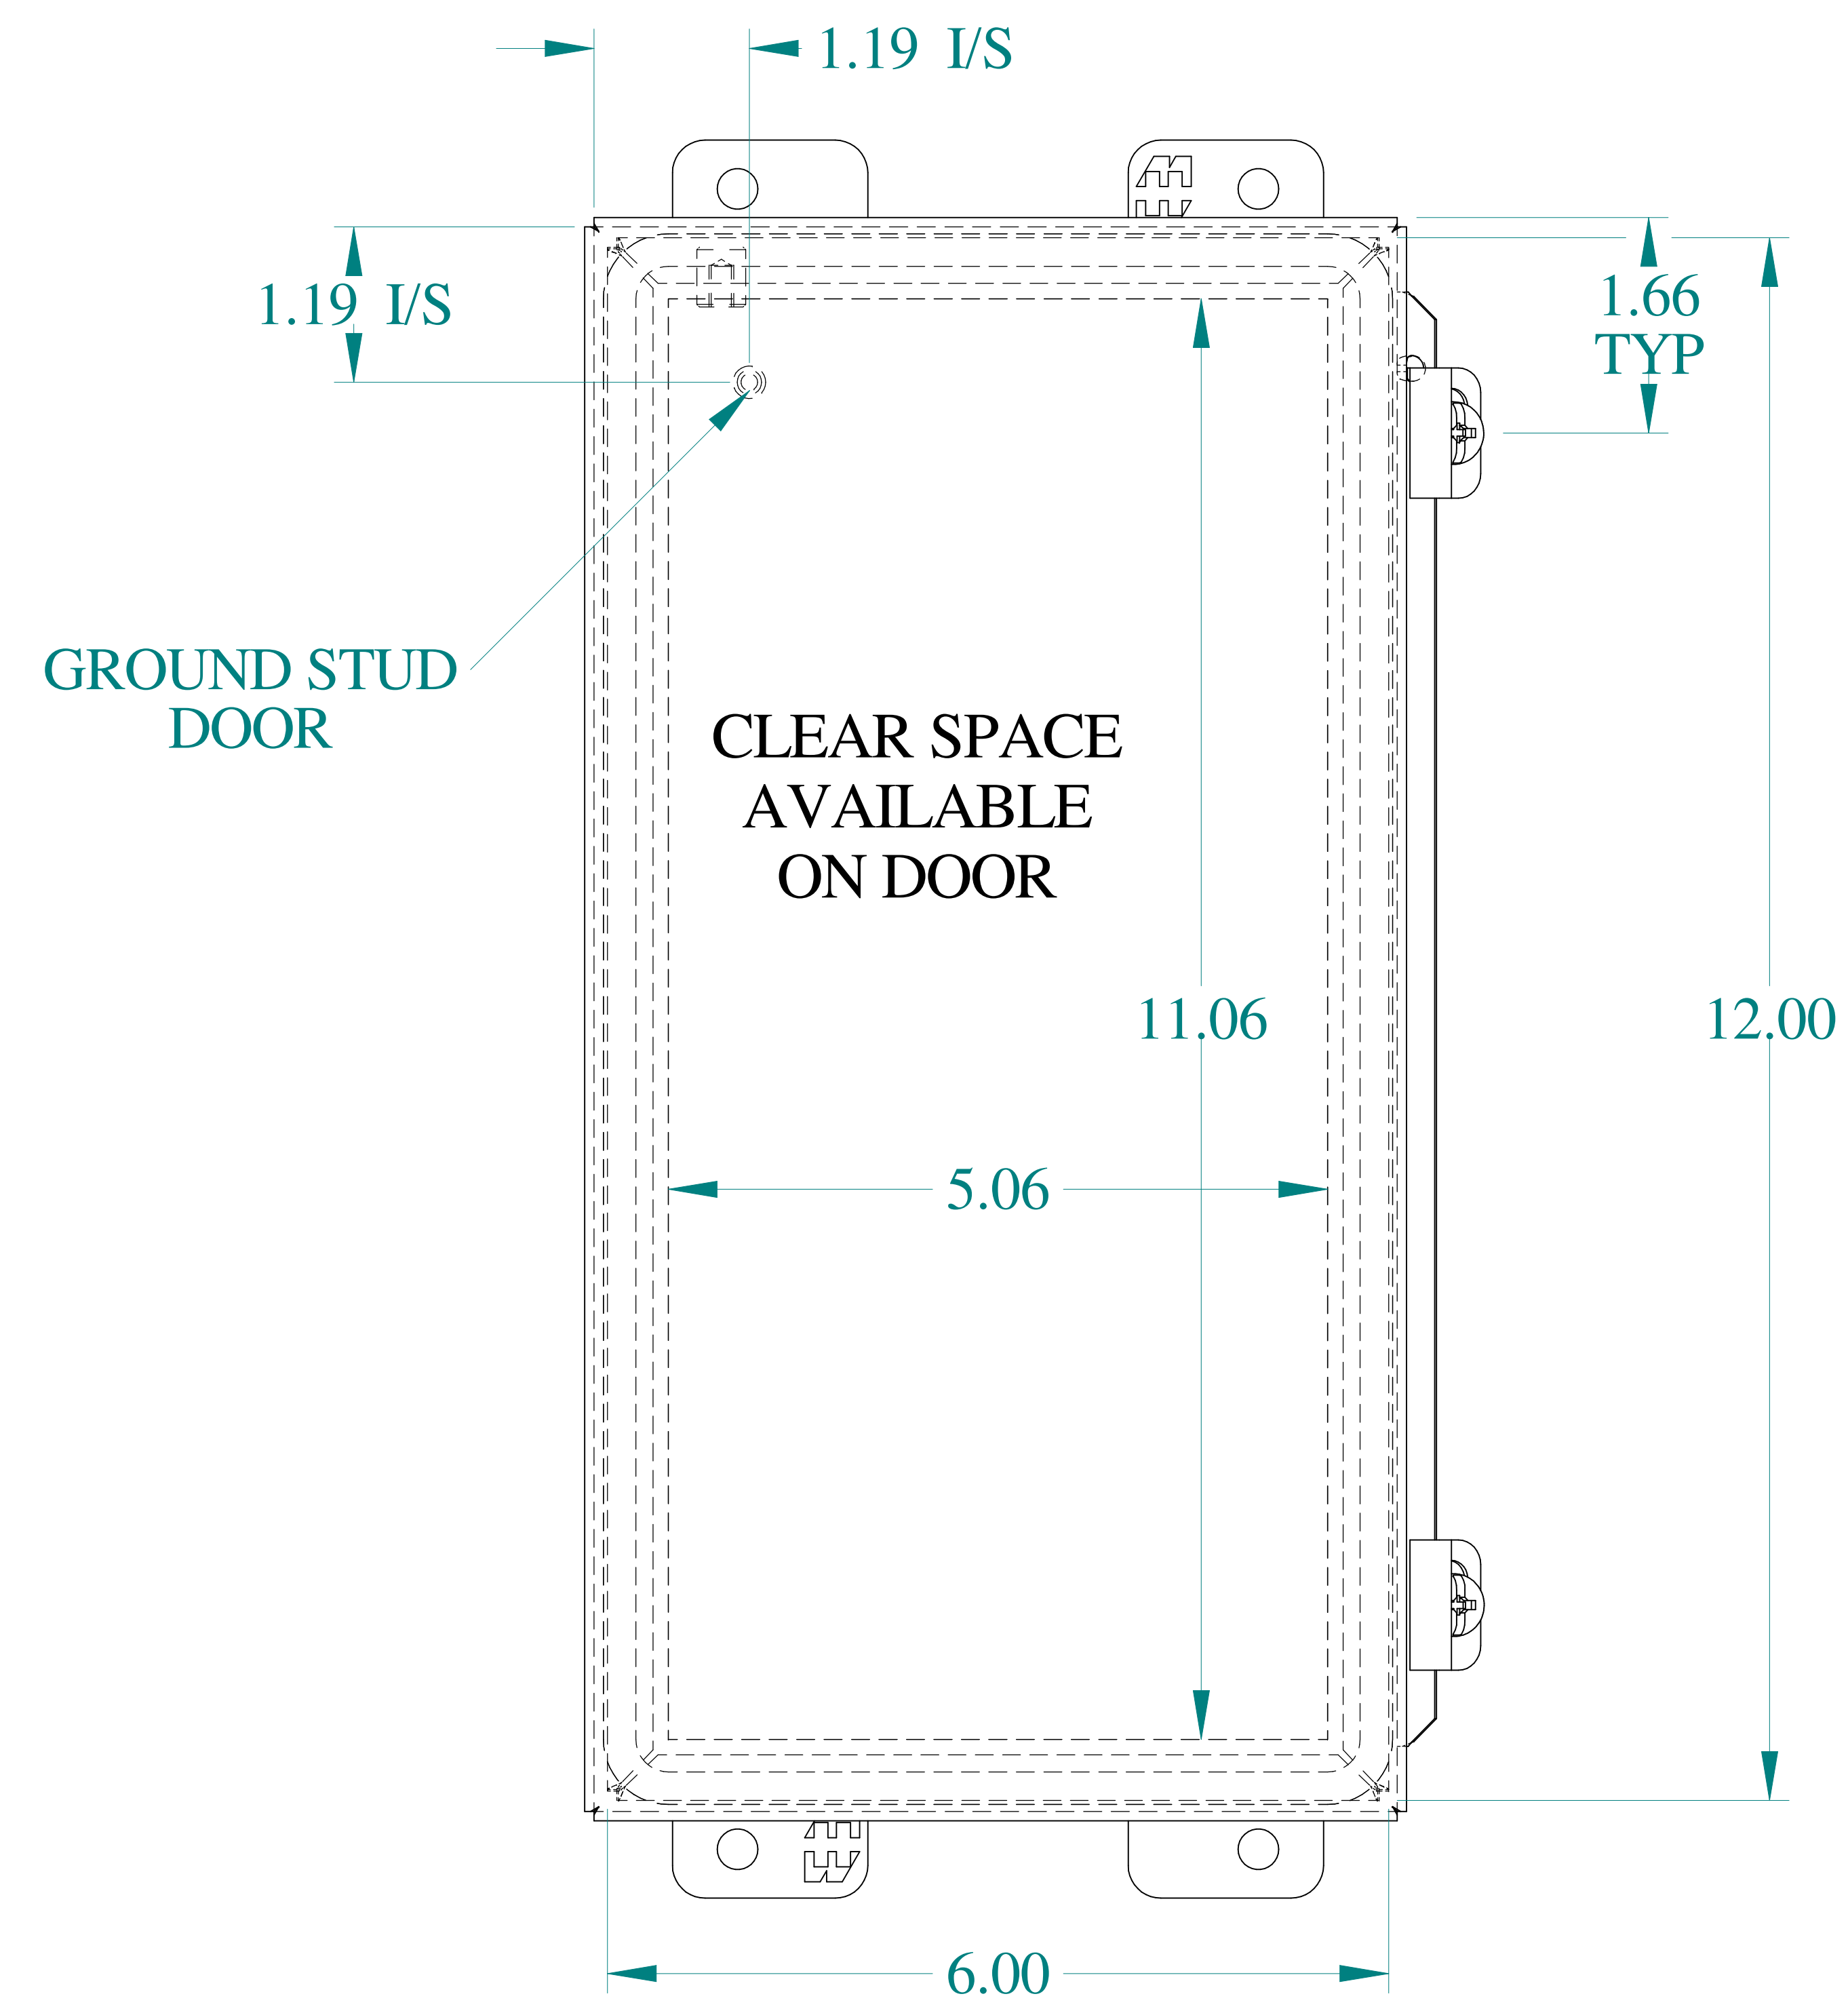

TOP VIEW

ISOMETRIC VIEWS

SIDE VIEW

FRONT VIEW

SIDE VIEW

BACK VIEW

BOTTOM VIEW

Data subject to change without notice.

Part # : 1414PHKC4

Date : Oct. 19, 2018

Link: www.hamdmfg.com/1414PHKC4