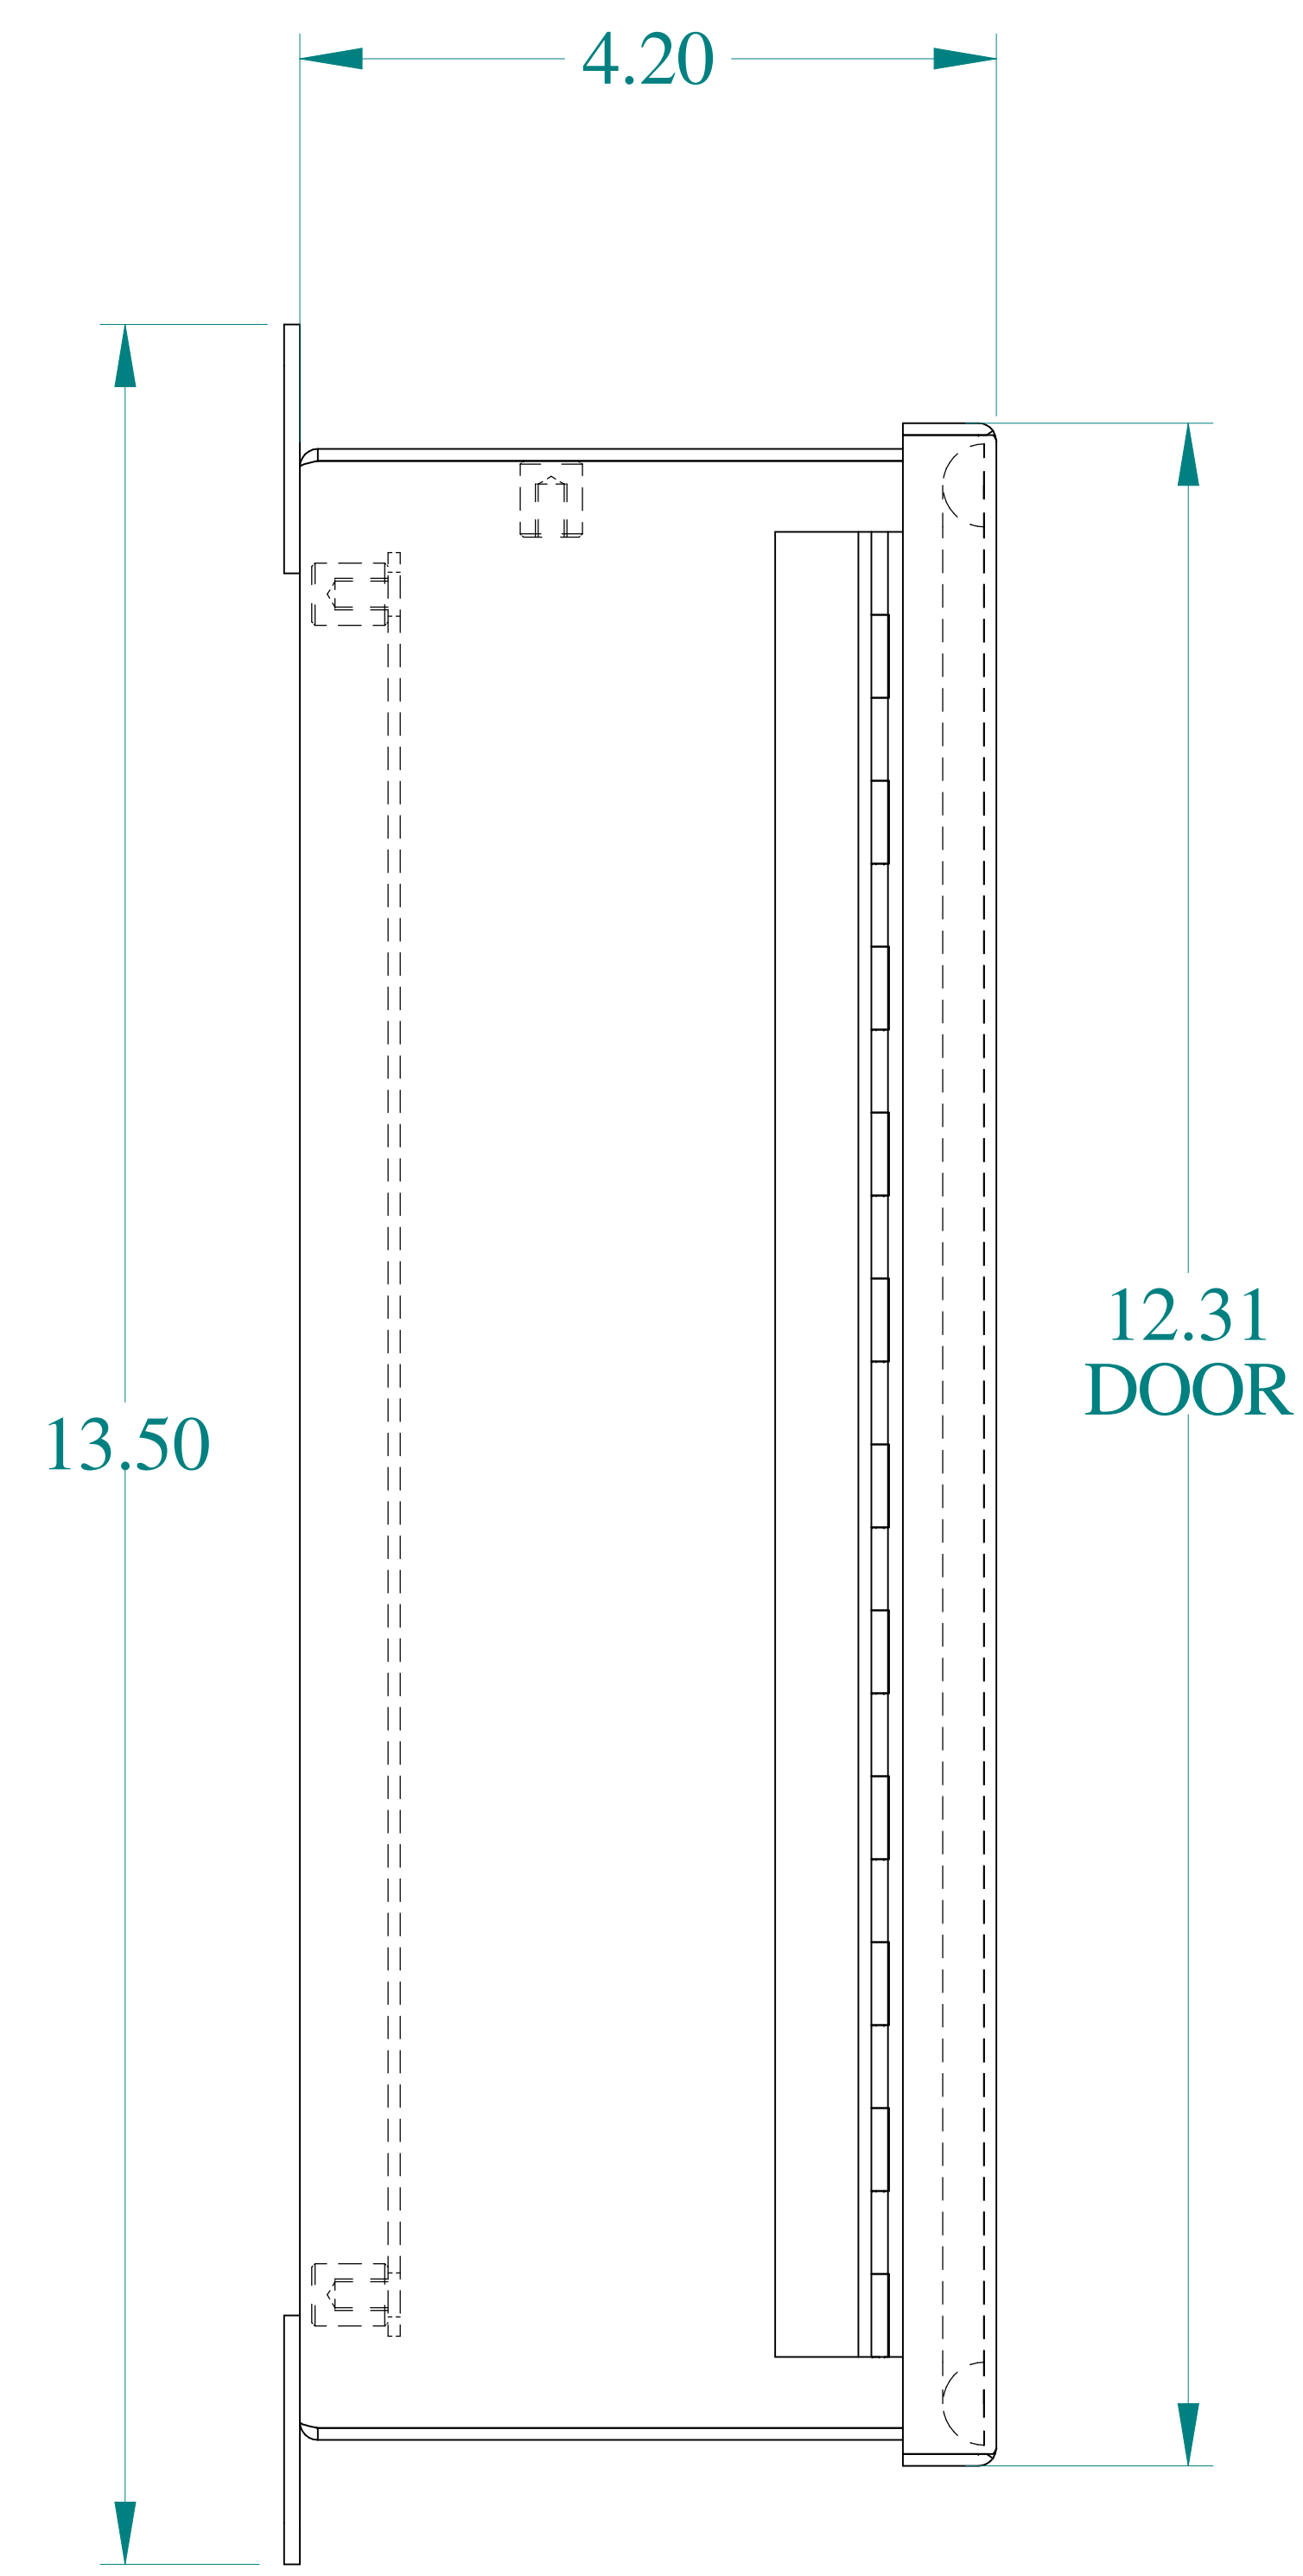

TOP VIEW

ISOMETRIC VIEWS

SIDE VIEW

FRONT VIEW

SIDE VIEW

BACK VIEW

BOTTOM VIEW

Data subject to change without notice.

Part # : 1414PHKC4

Date : Oct. 19, 2018

Link: www.hamdmfg.com/1414PHKC4