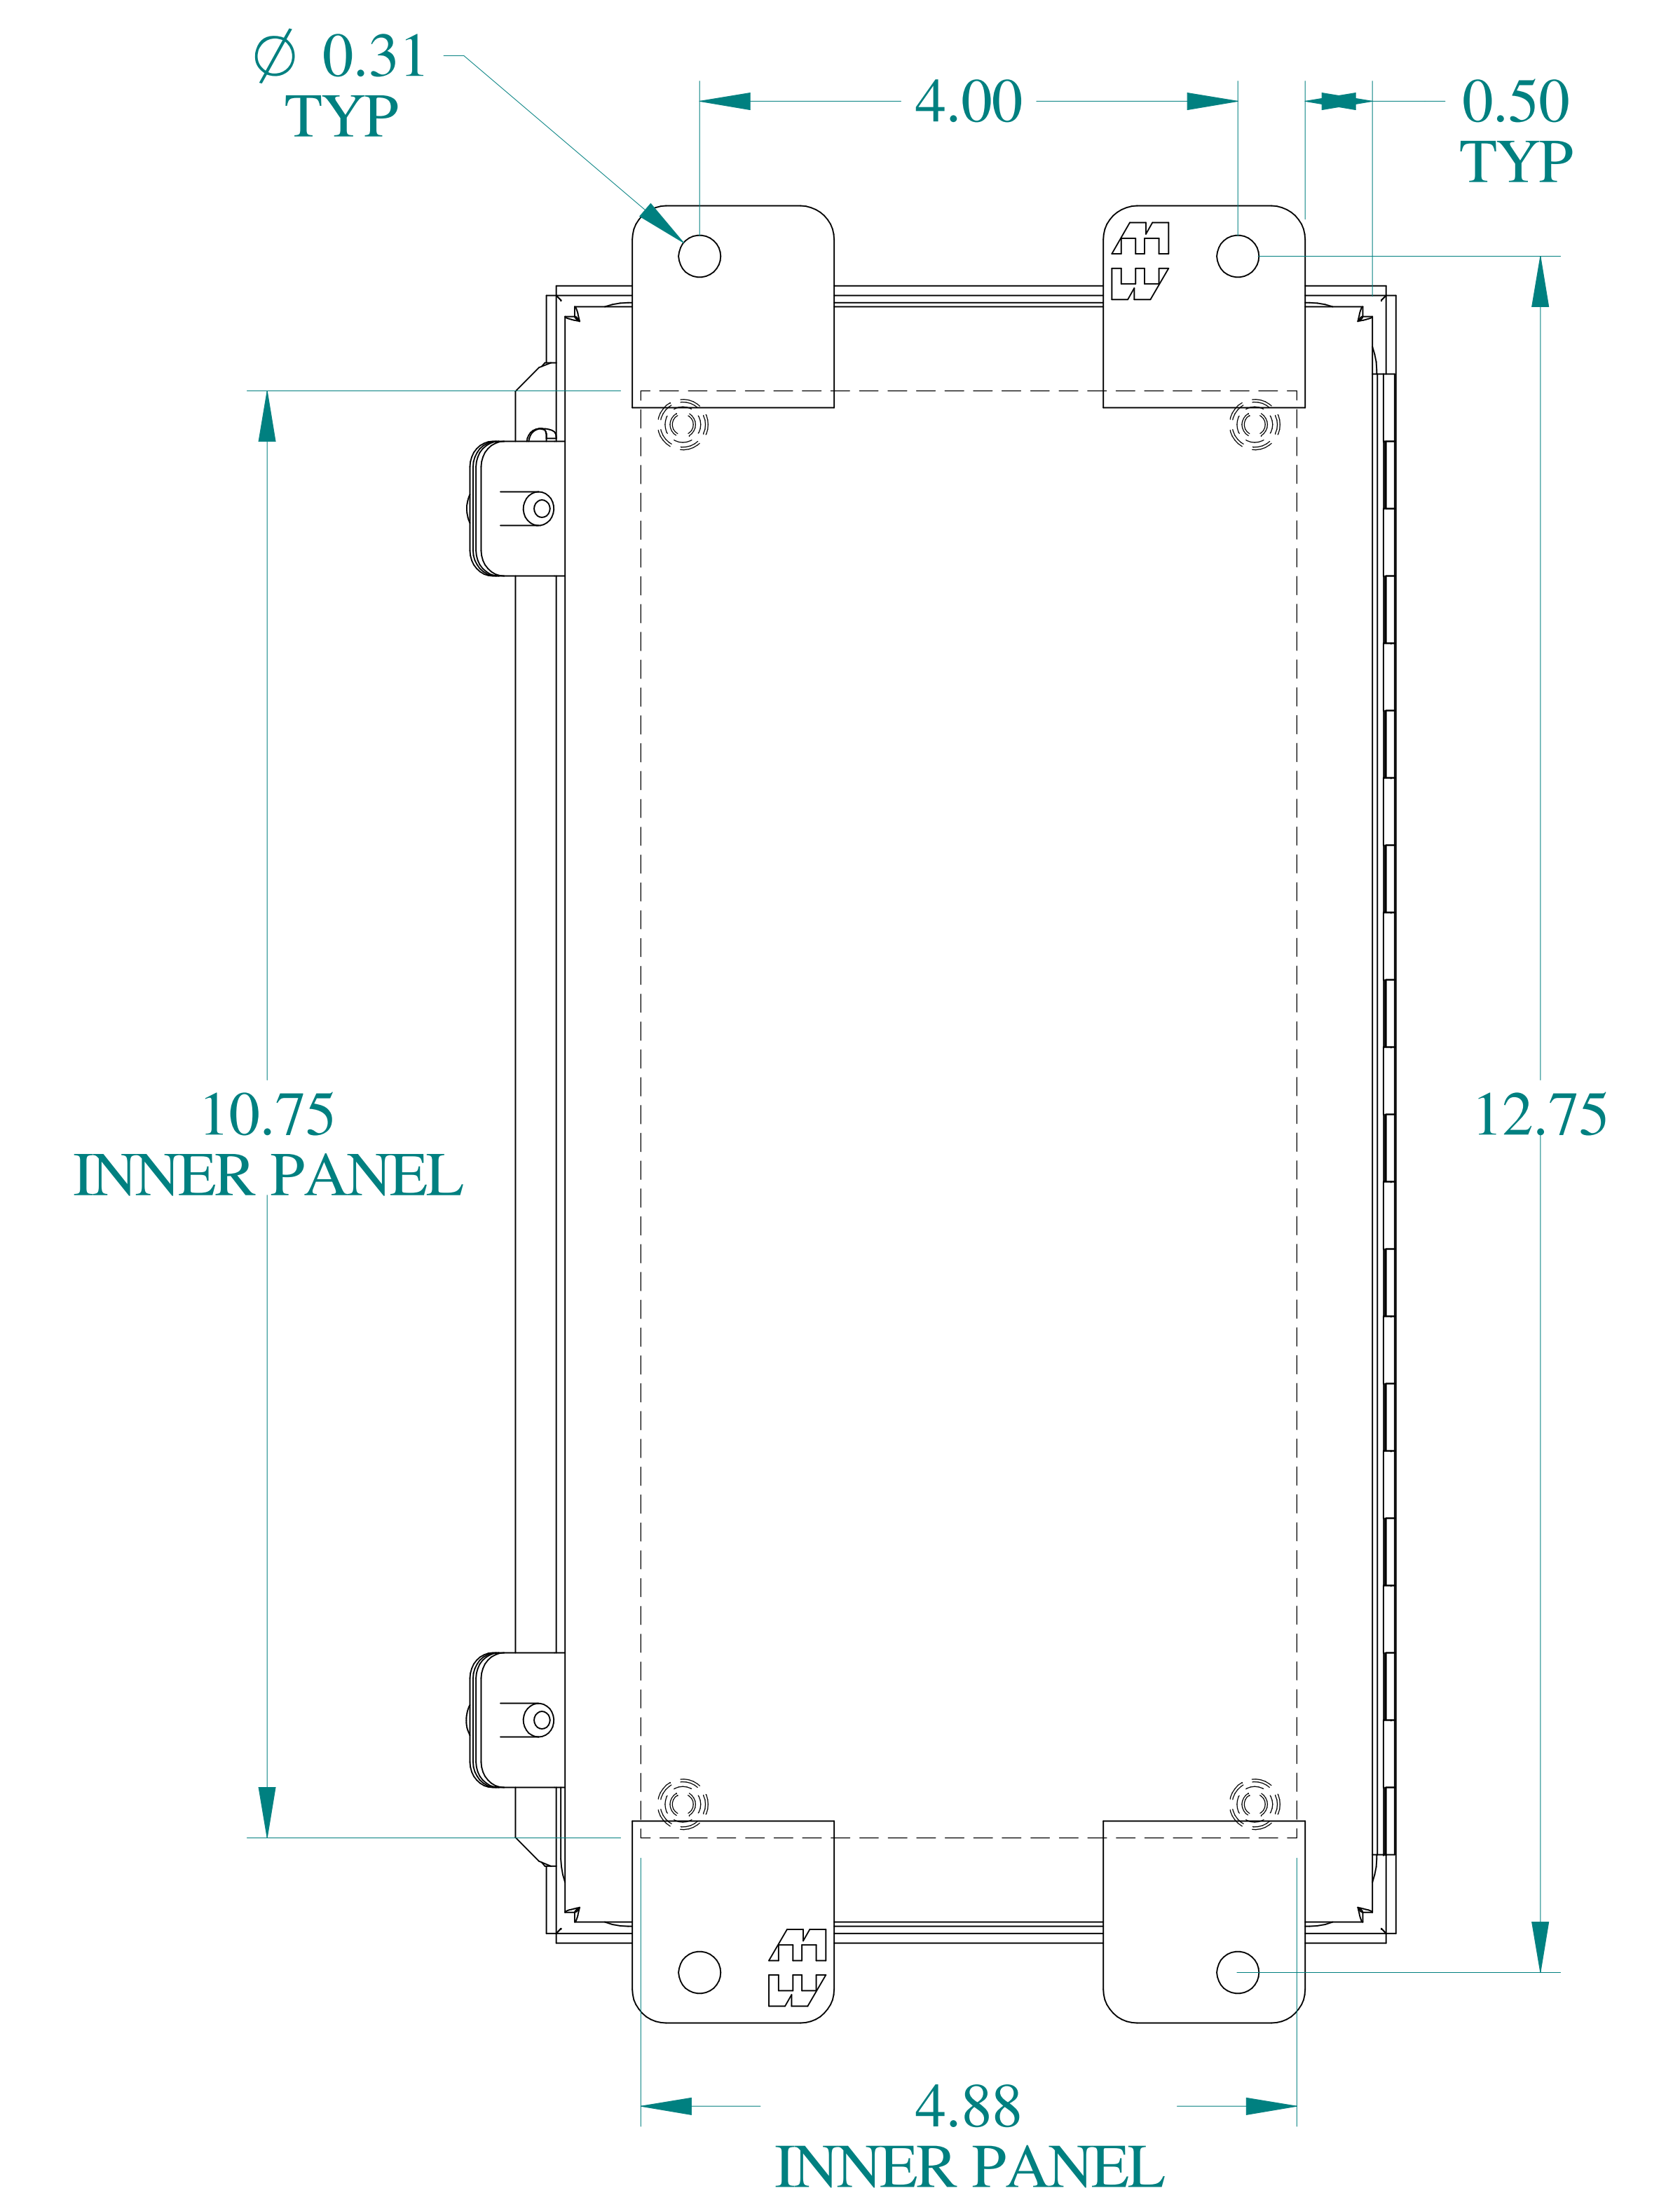

TOP VIEW

ISOMETRIC VIEWS

SIDE VIEW

FRONT VIEW

SIDE VIEW

BACK VIEW

BOTTOM VIEW

Data subject to change without notice.

Part # : 1414PHKC4

Date : Oct. 19, 2018

Link: www.hamdmfg.com/1414PHKC4