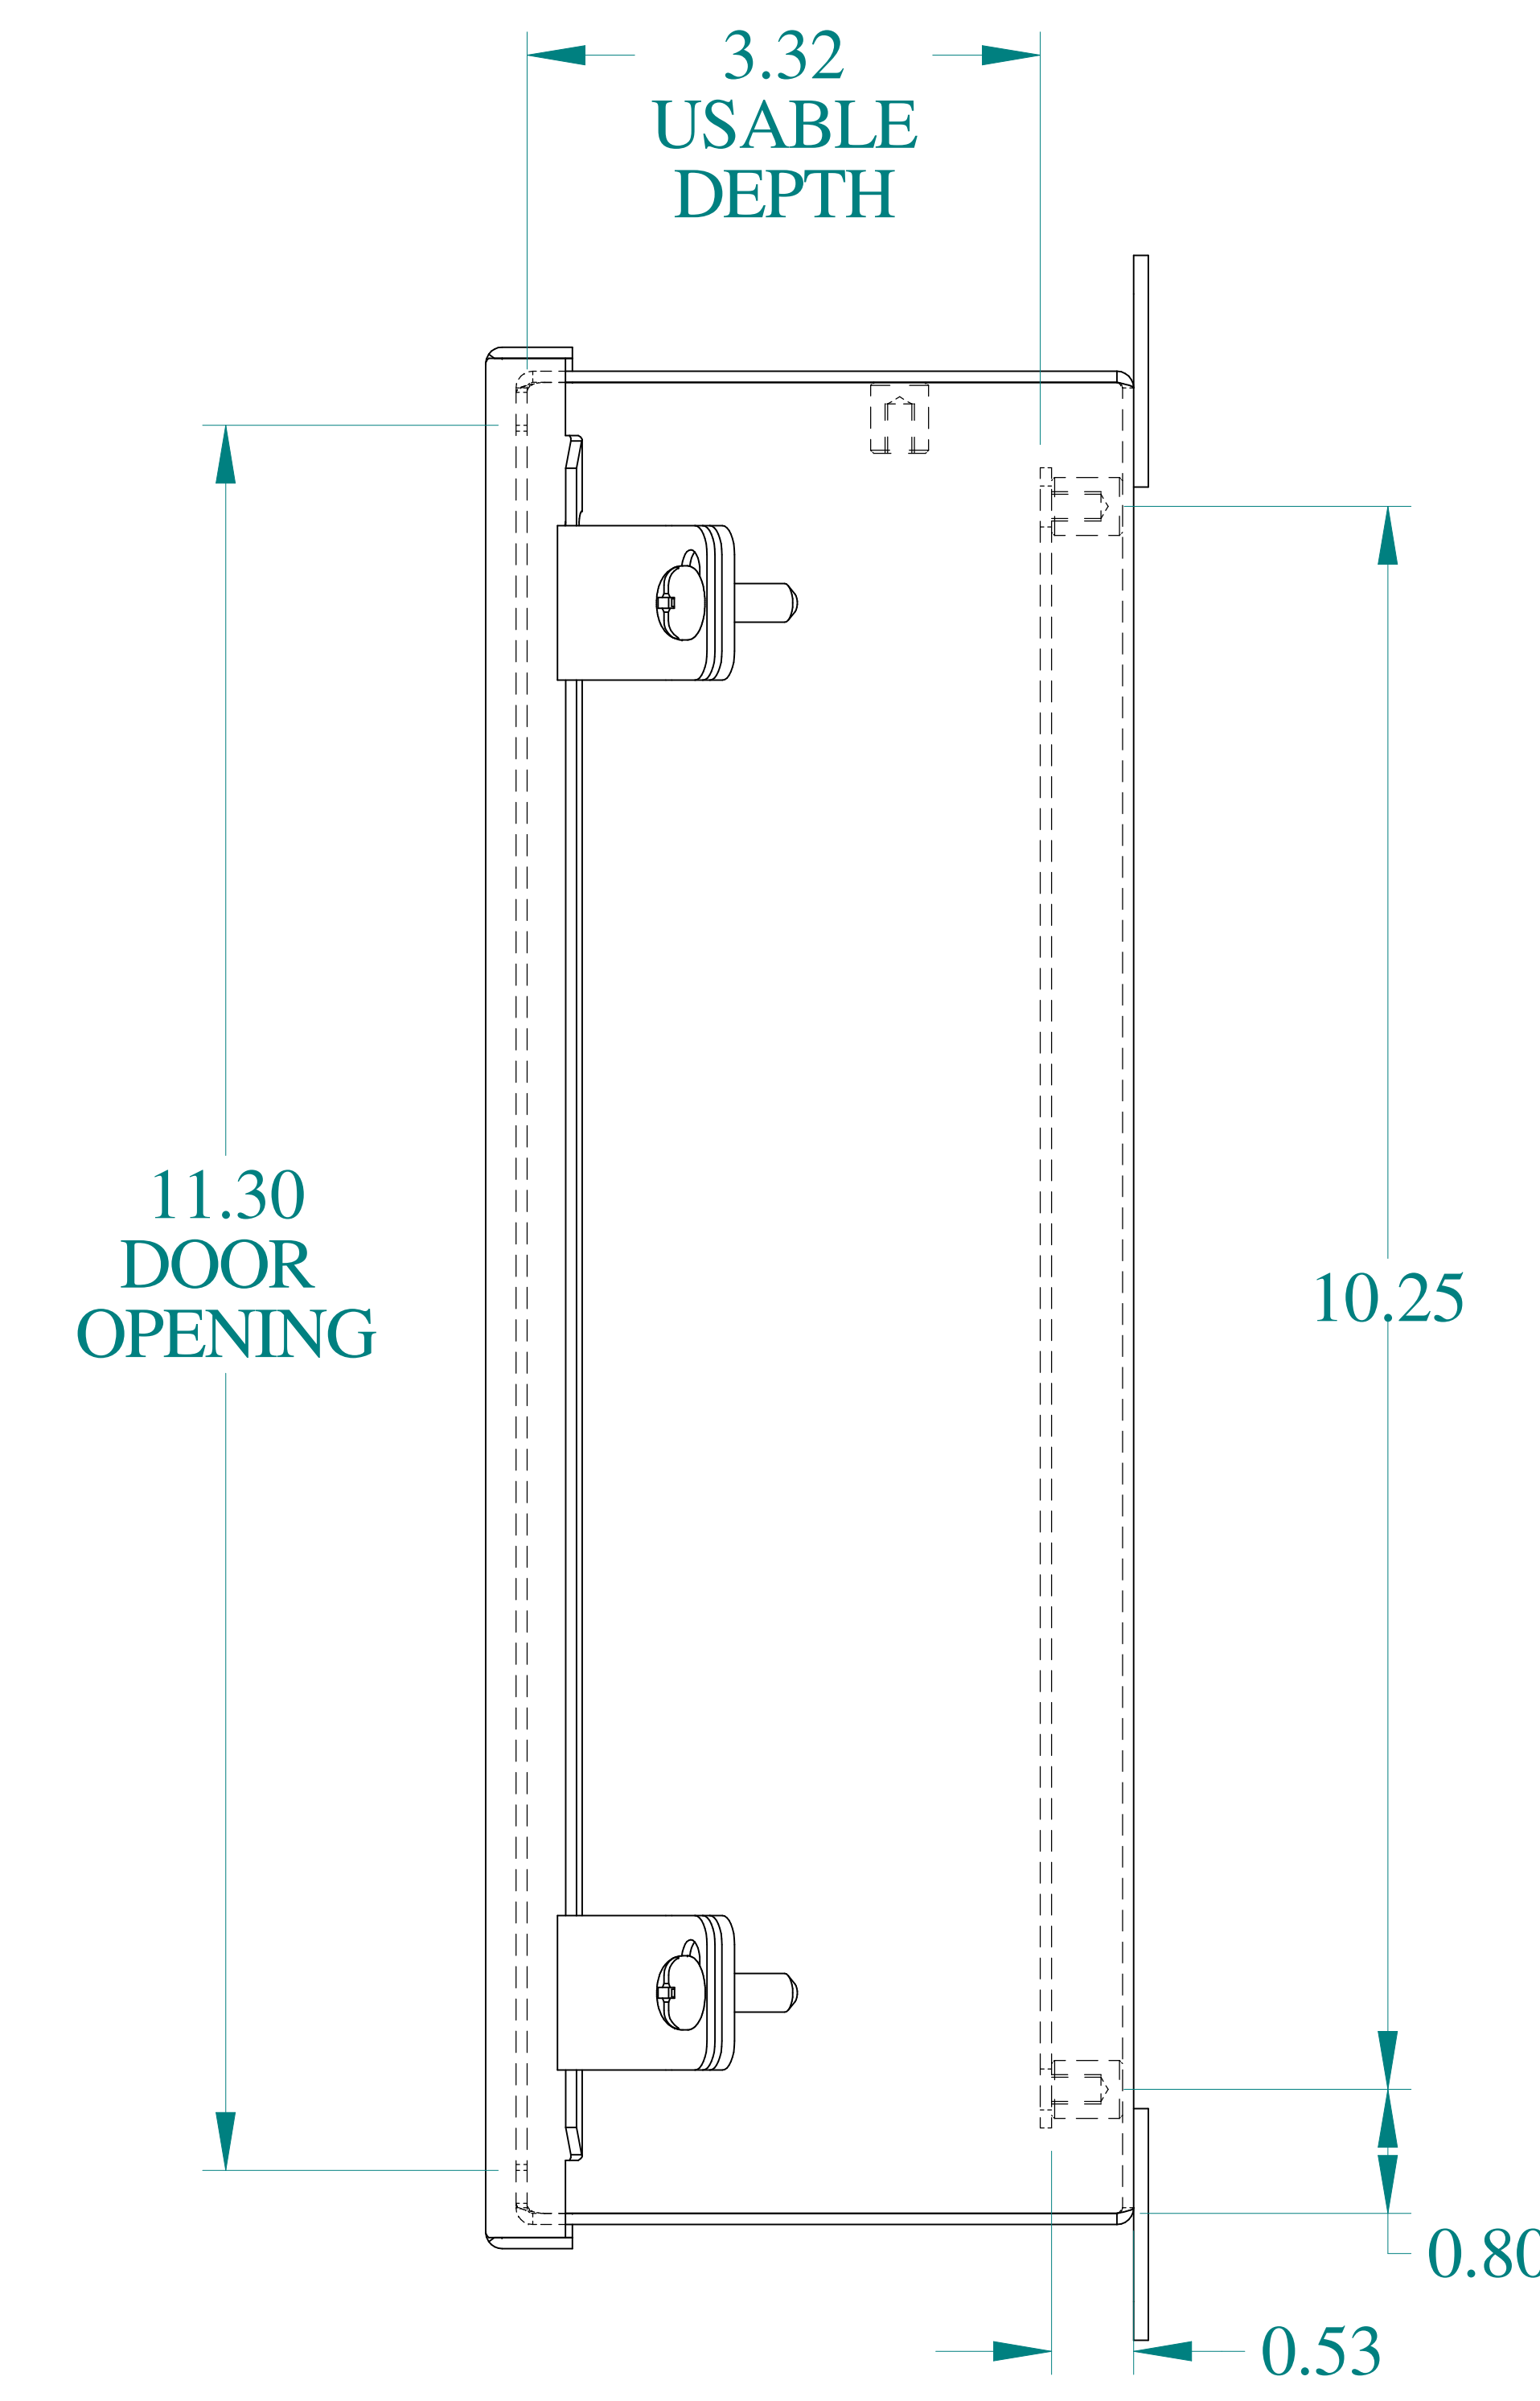

TOP VIEW

ISOMETRIC VIEWS

SIDE VIEW

FRONT VIEW

SIDE VIEW

BACK VIEW

BOTTOM VIEW

Data subject to change without notice.

Part # : 1414PHKC4

Date : Oct. 19, 2018

Link: www.hamdmfg.com/1414PHKC4