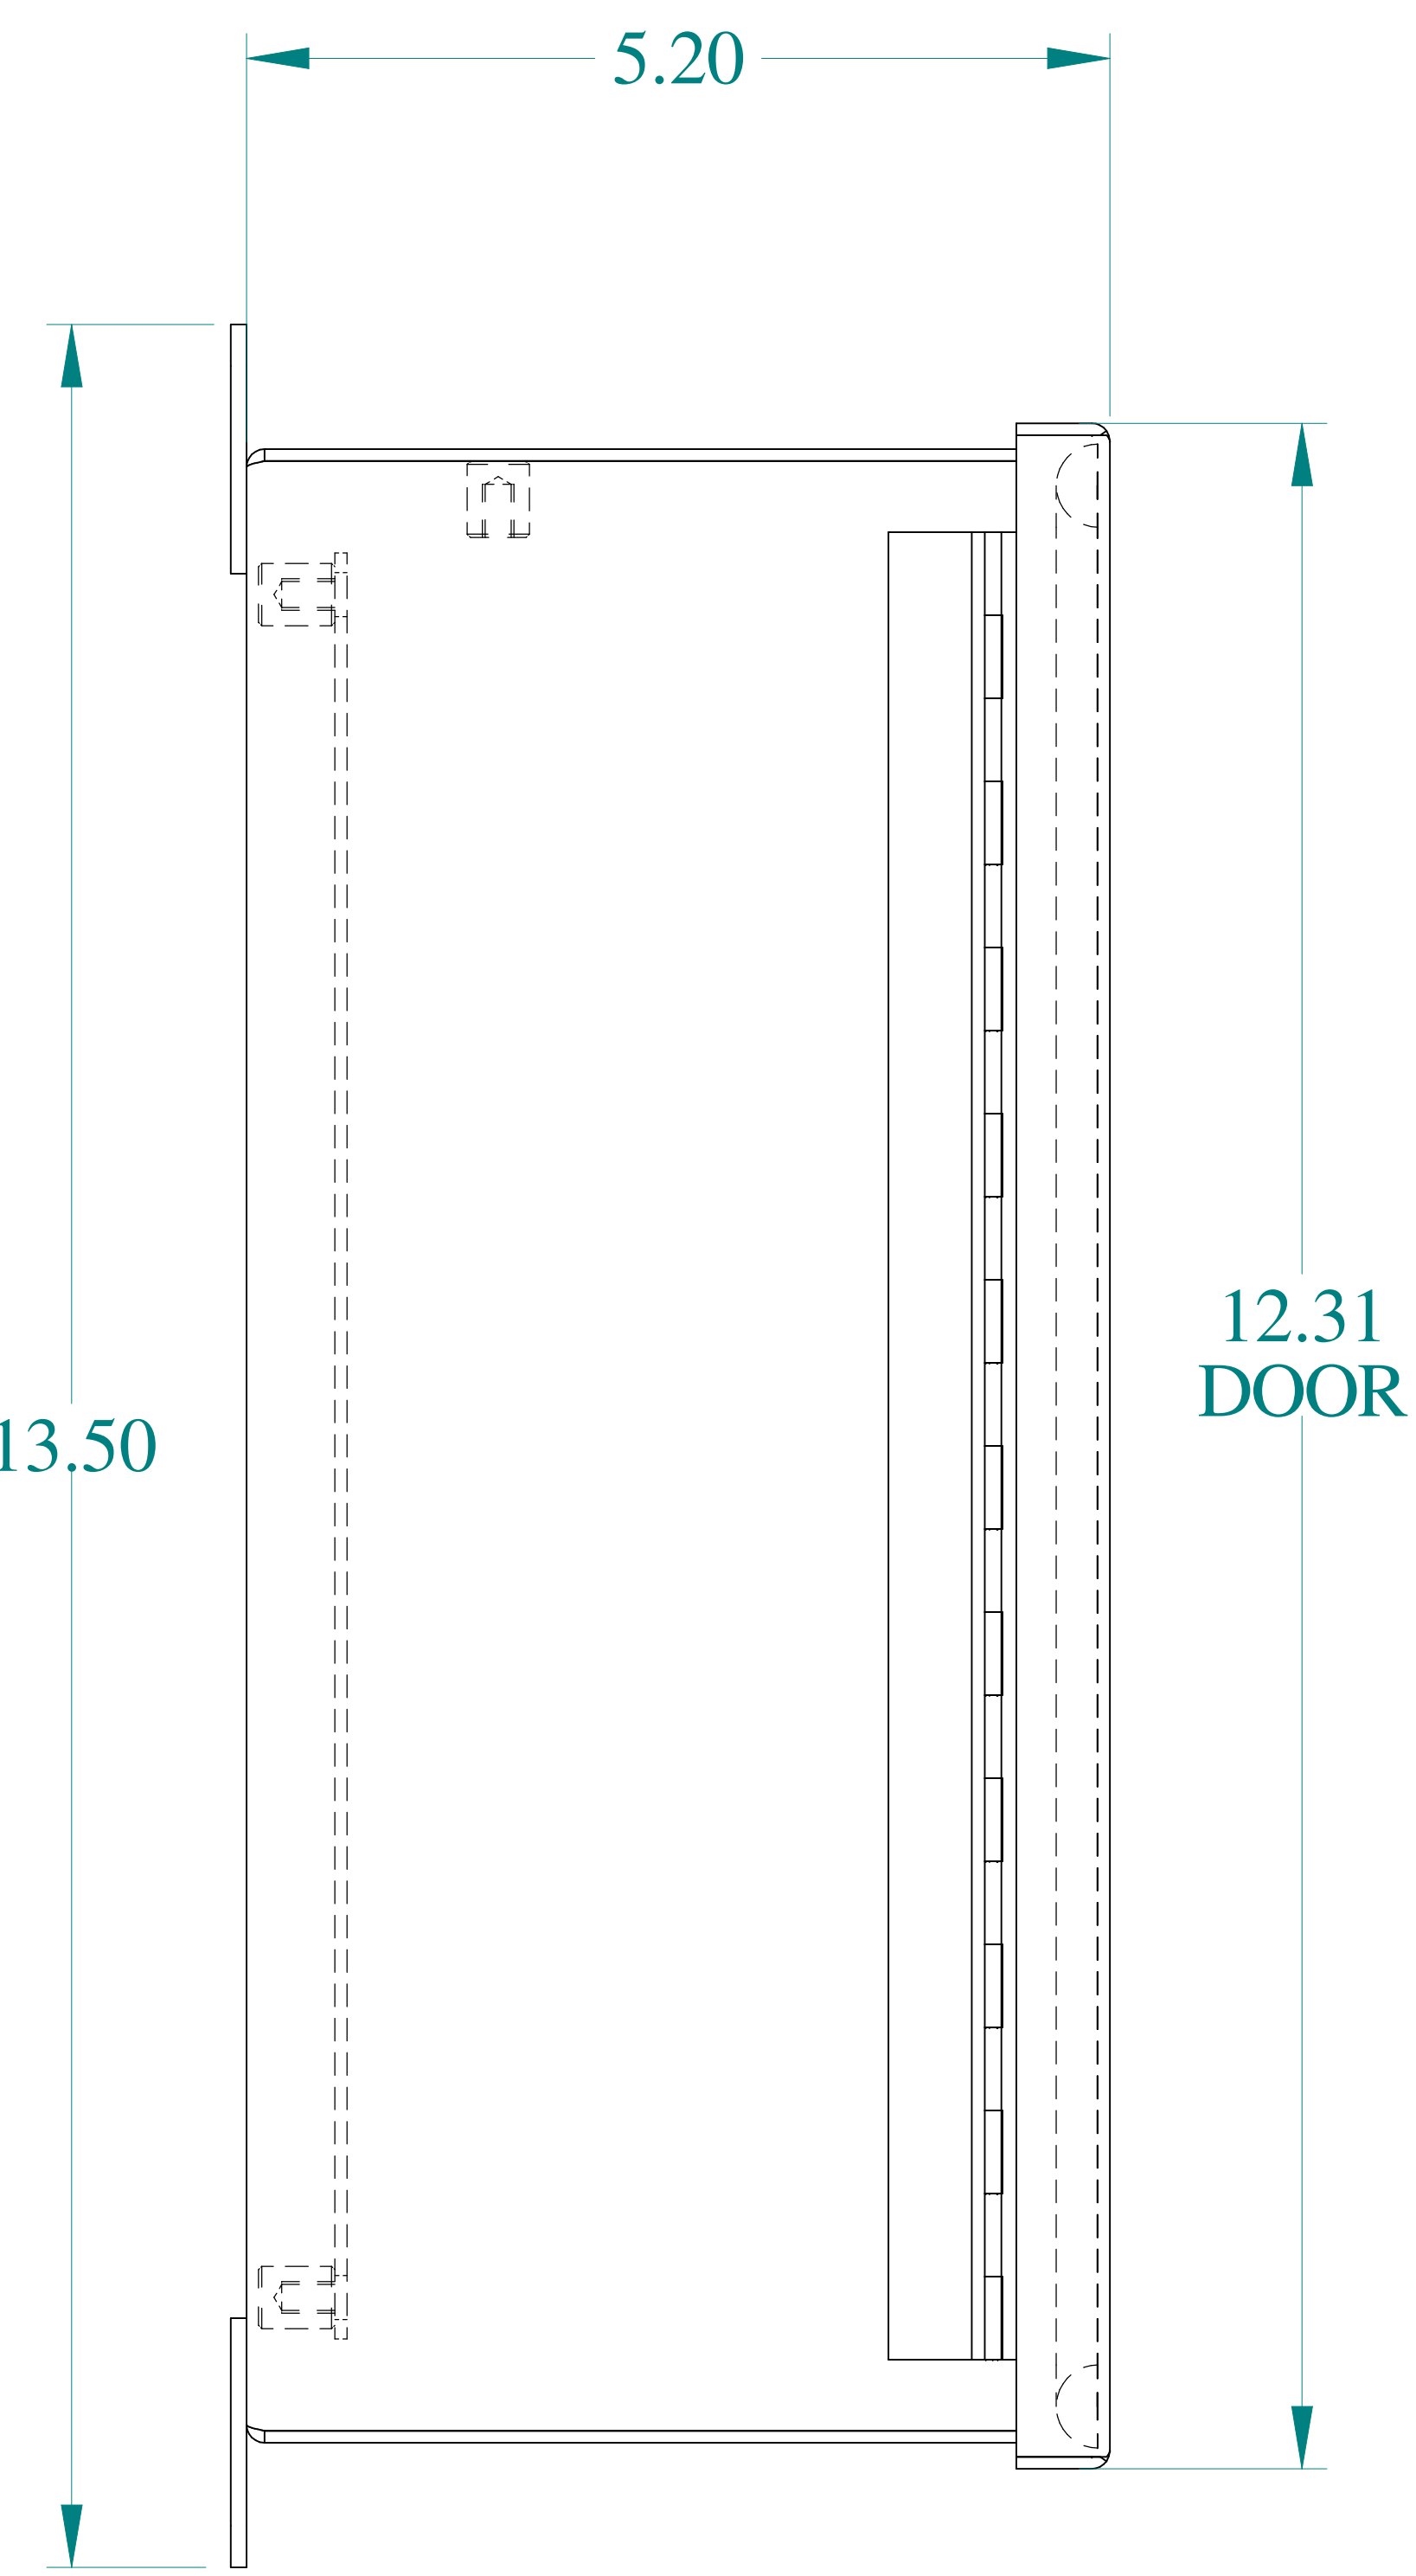

TOP VIEW

ISOMETRIC VIEWS

SIDE VIEW

FRONT VIEW

SIDE VIEW

BACK VIEW

BOTTOM VIEW

Data subject to change without notice.

Part # : 1414PHK

Date : Oct. 19, 2018

Link: [www.hamdmfg.com/1414PHK](http://www.hamdmfg.com/1414PHK)