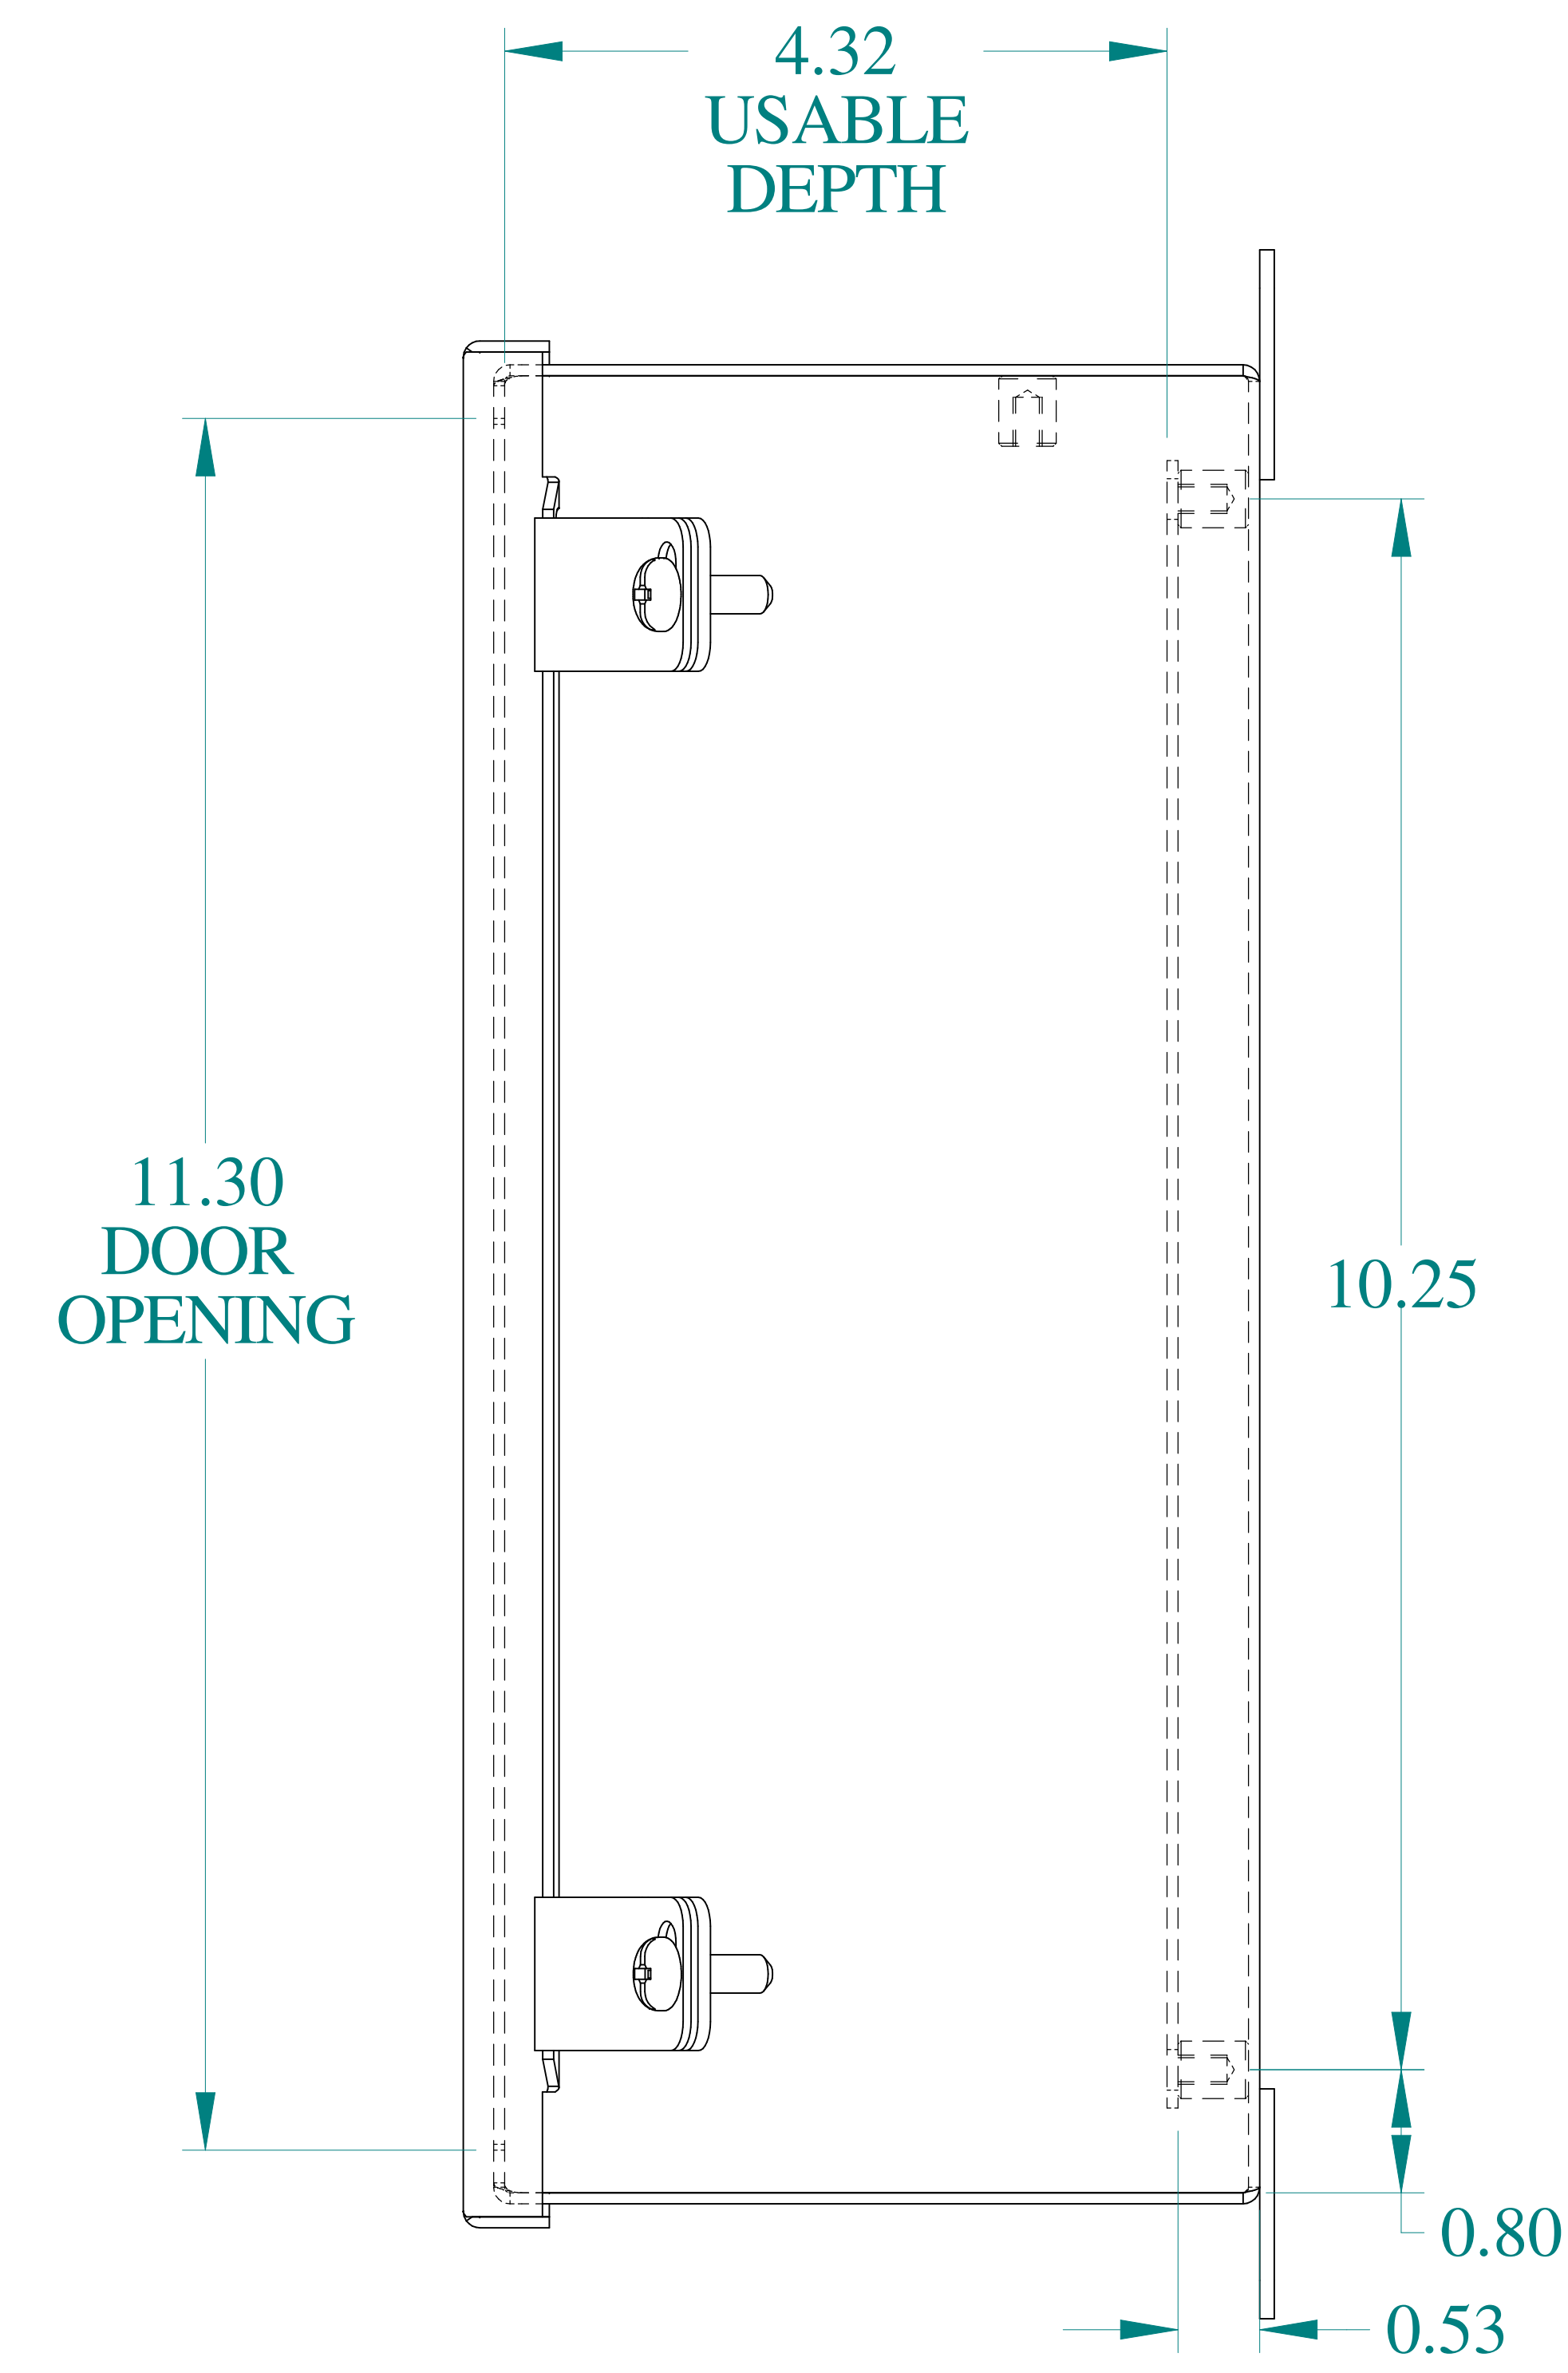

TOP VIEW

ISOMETRIC VIEWS

SIDE VIEW

FRONT VIEW

SIDE VIEW

BACK VIEW

BOTTOM VIEW

Data subject to change without notice.

Part # : 1414PHK

Date : Oct. 19, 2018

Link: [www.hamdmfg.com/1414PHK](http://www.hamdmfg.com/1414PHK)