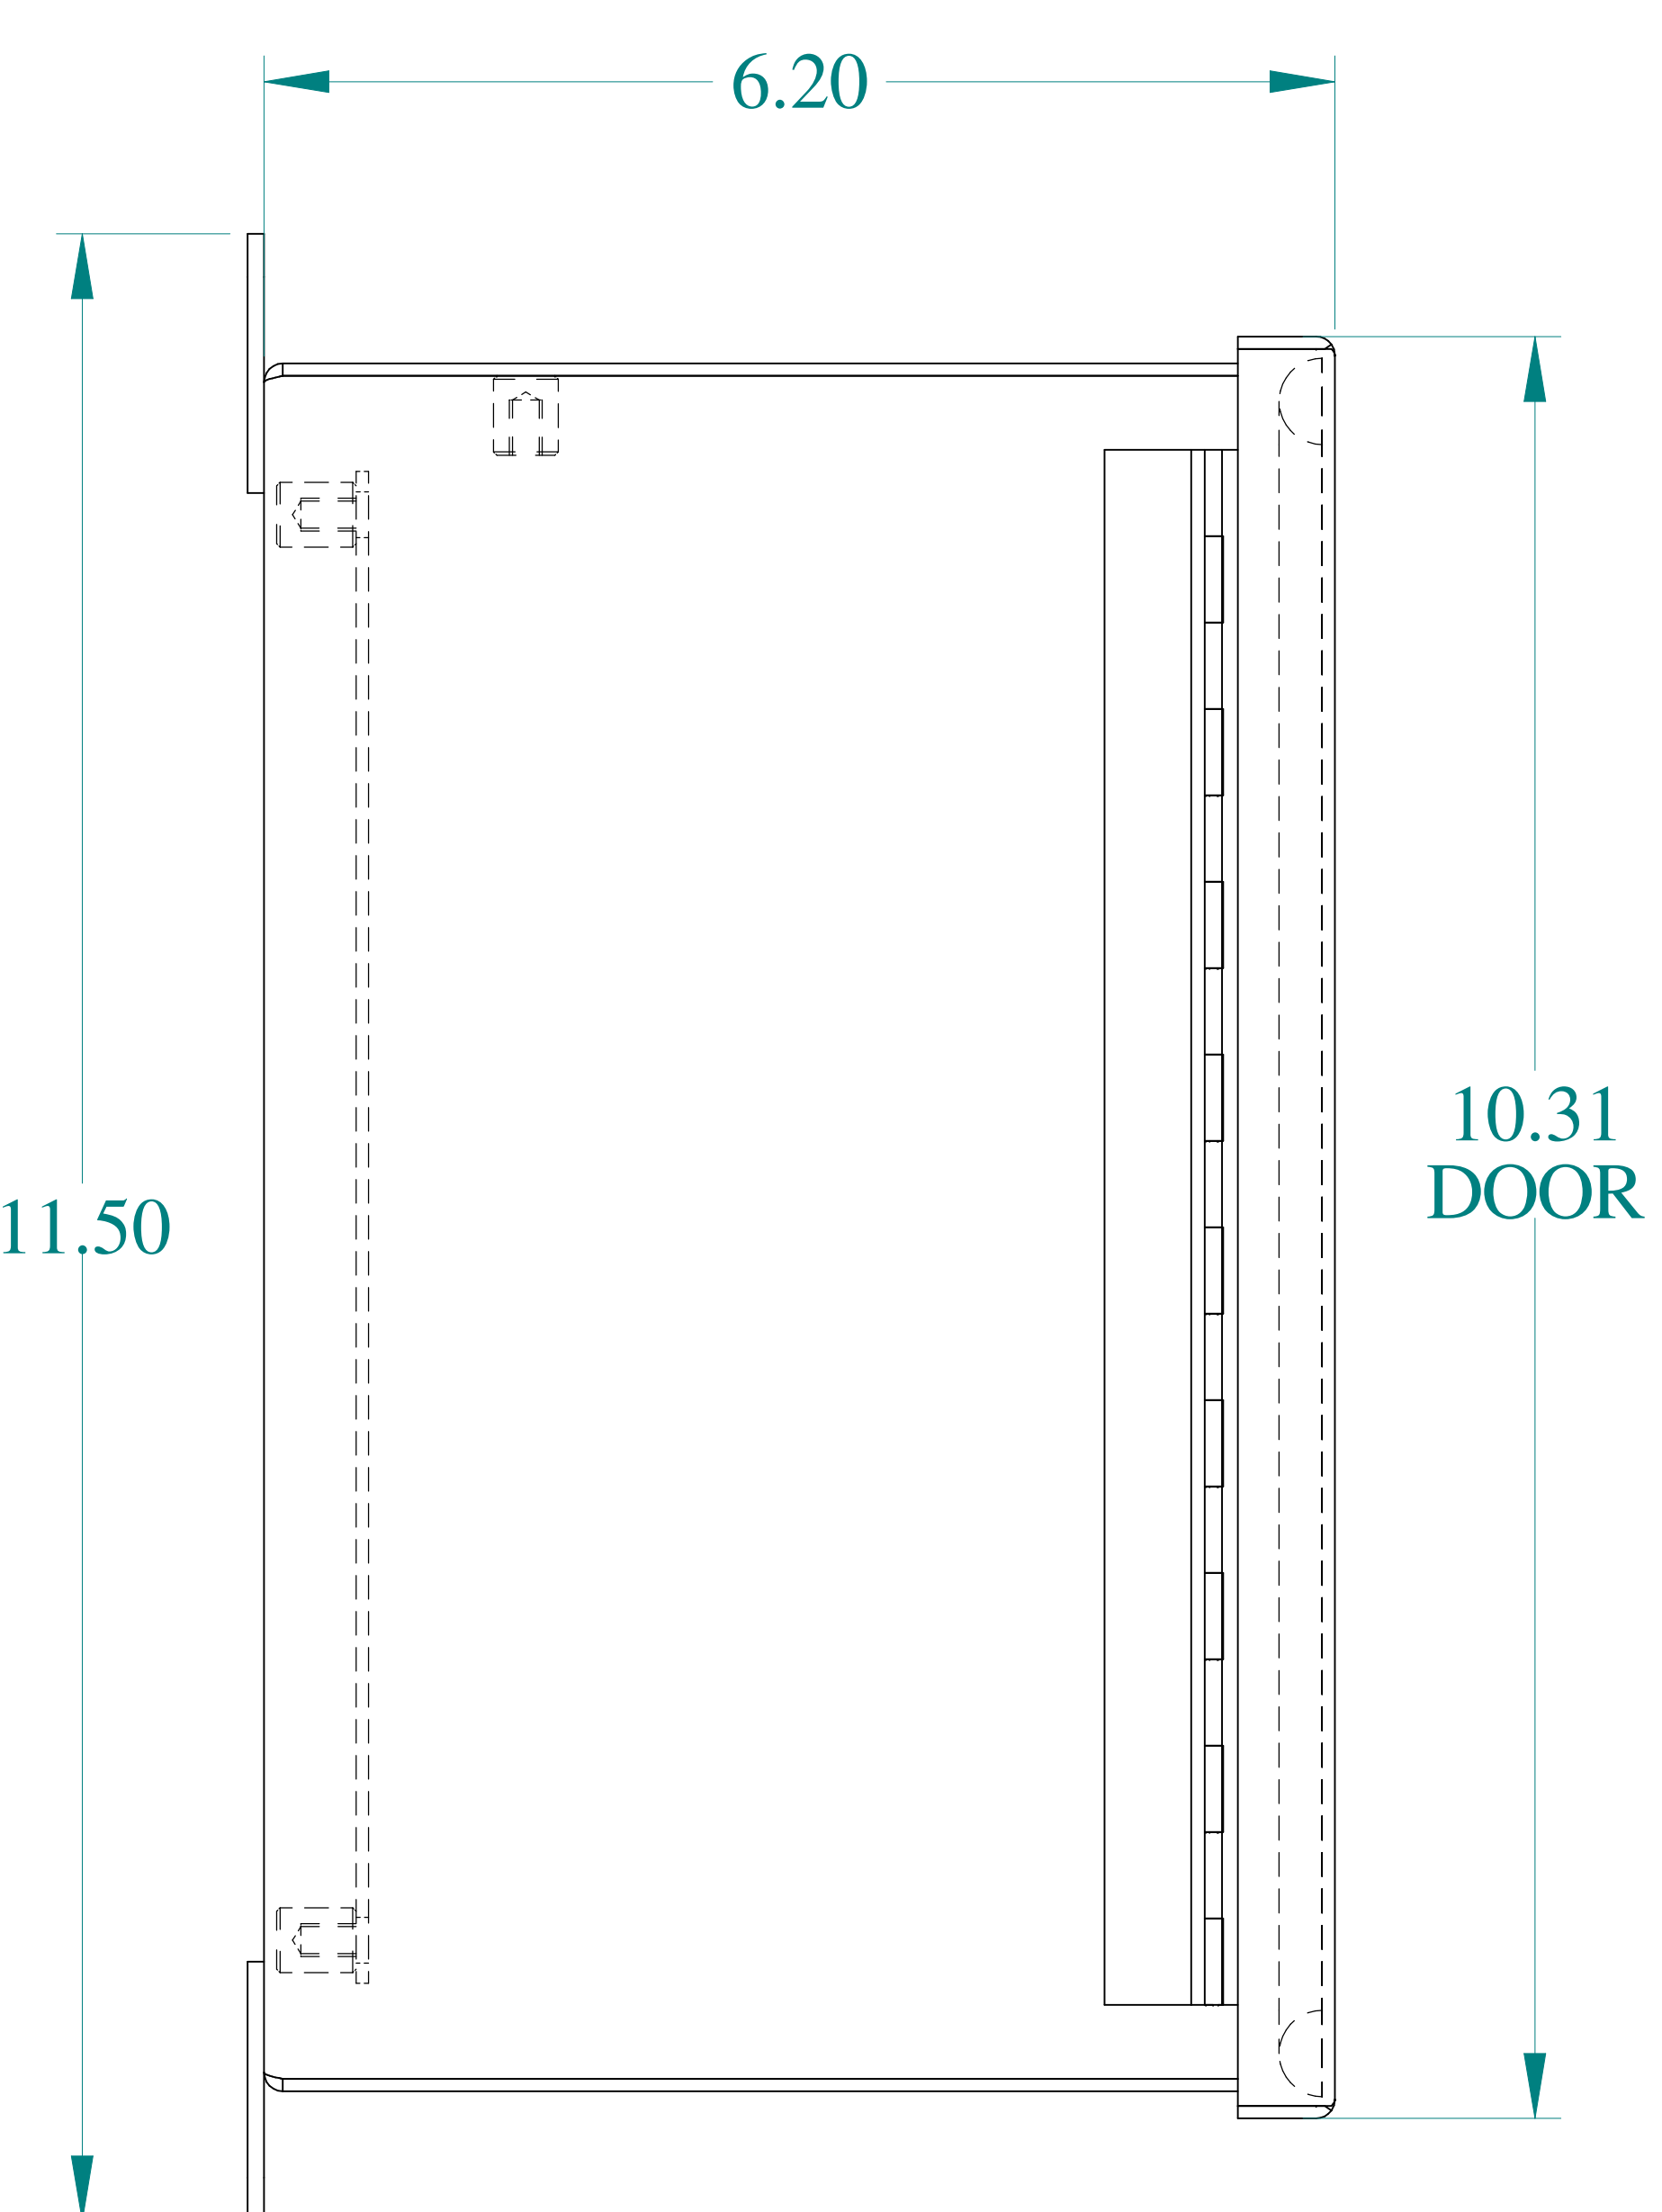

9.30  
DOOR  
OPENING  
TOP VIEW

ISOMETRIC VIEWS

SIDE VIEW

10.00  
FRONT VIEW

SIDE VIEW

8.88  
INNER PANEL  
BACK VIEW

10.31  
DOOR  
BOTTOM VIEW

Data subject to change without notice.