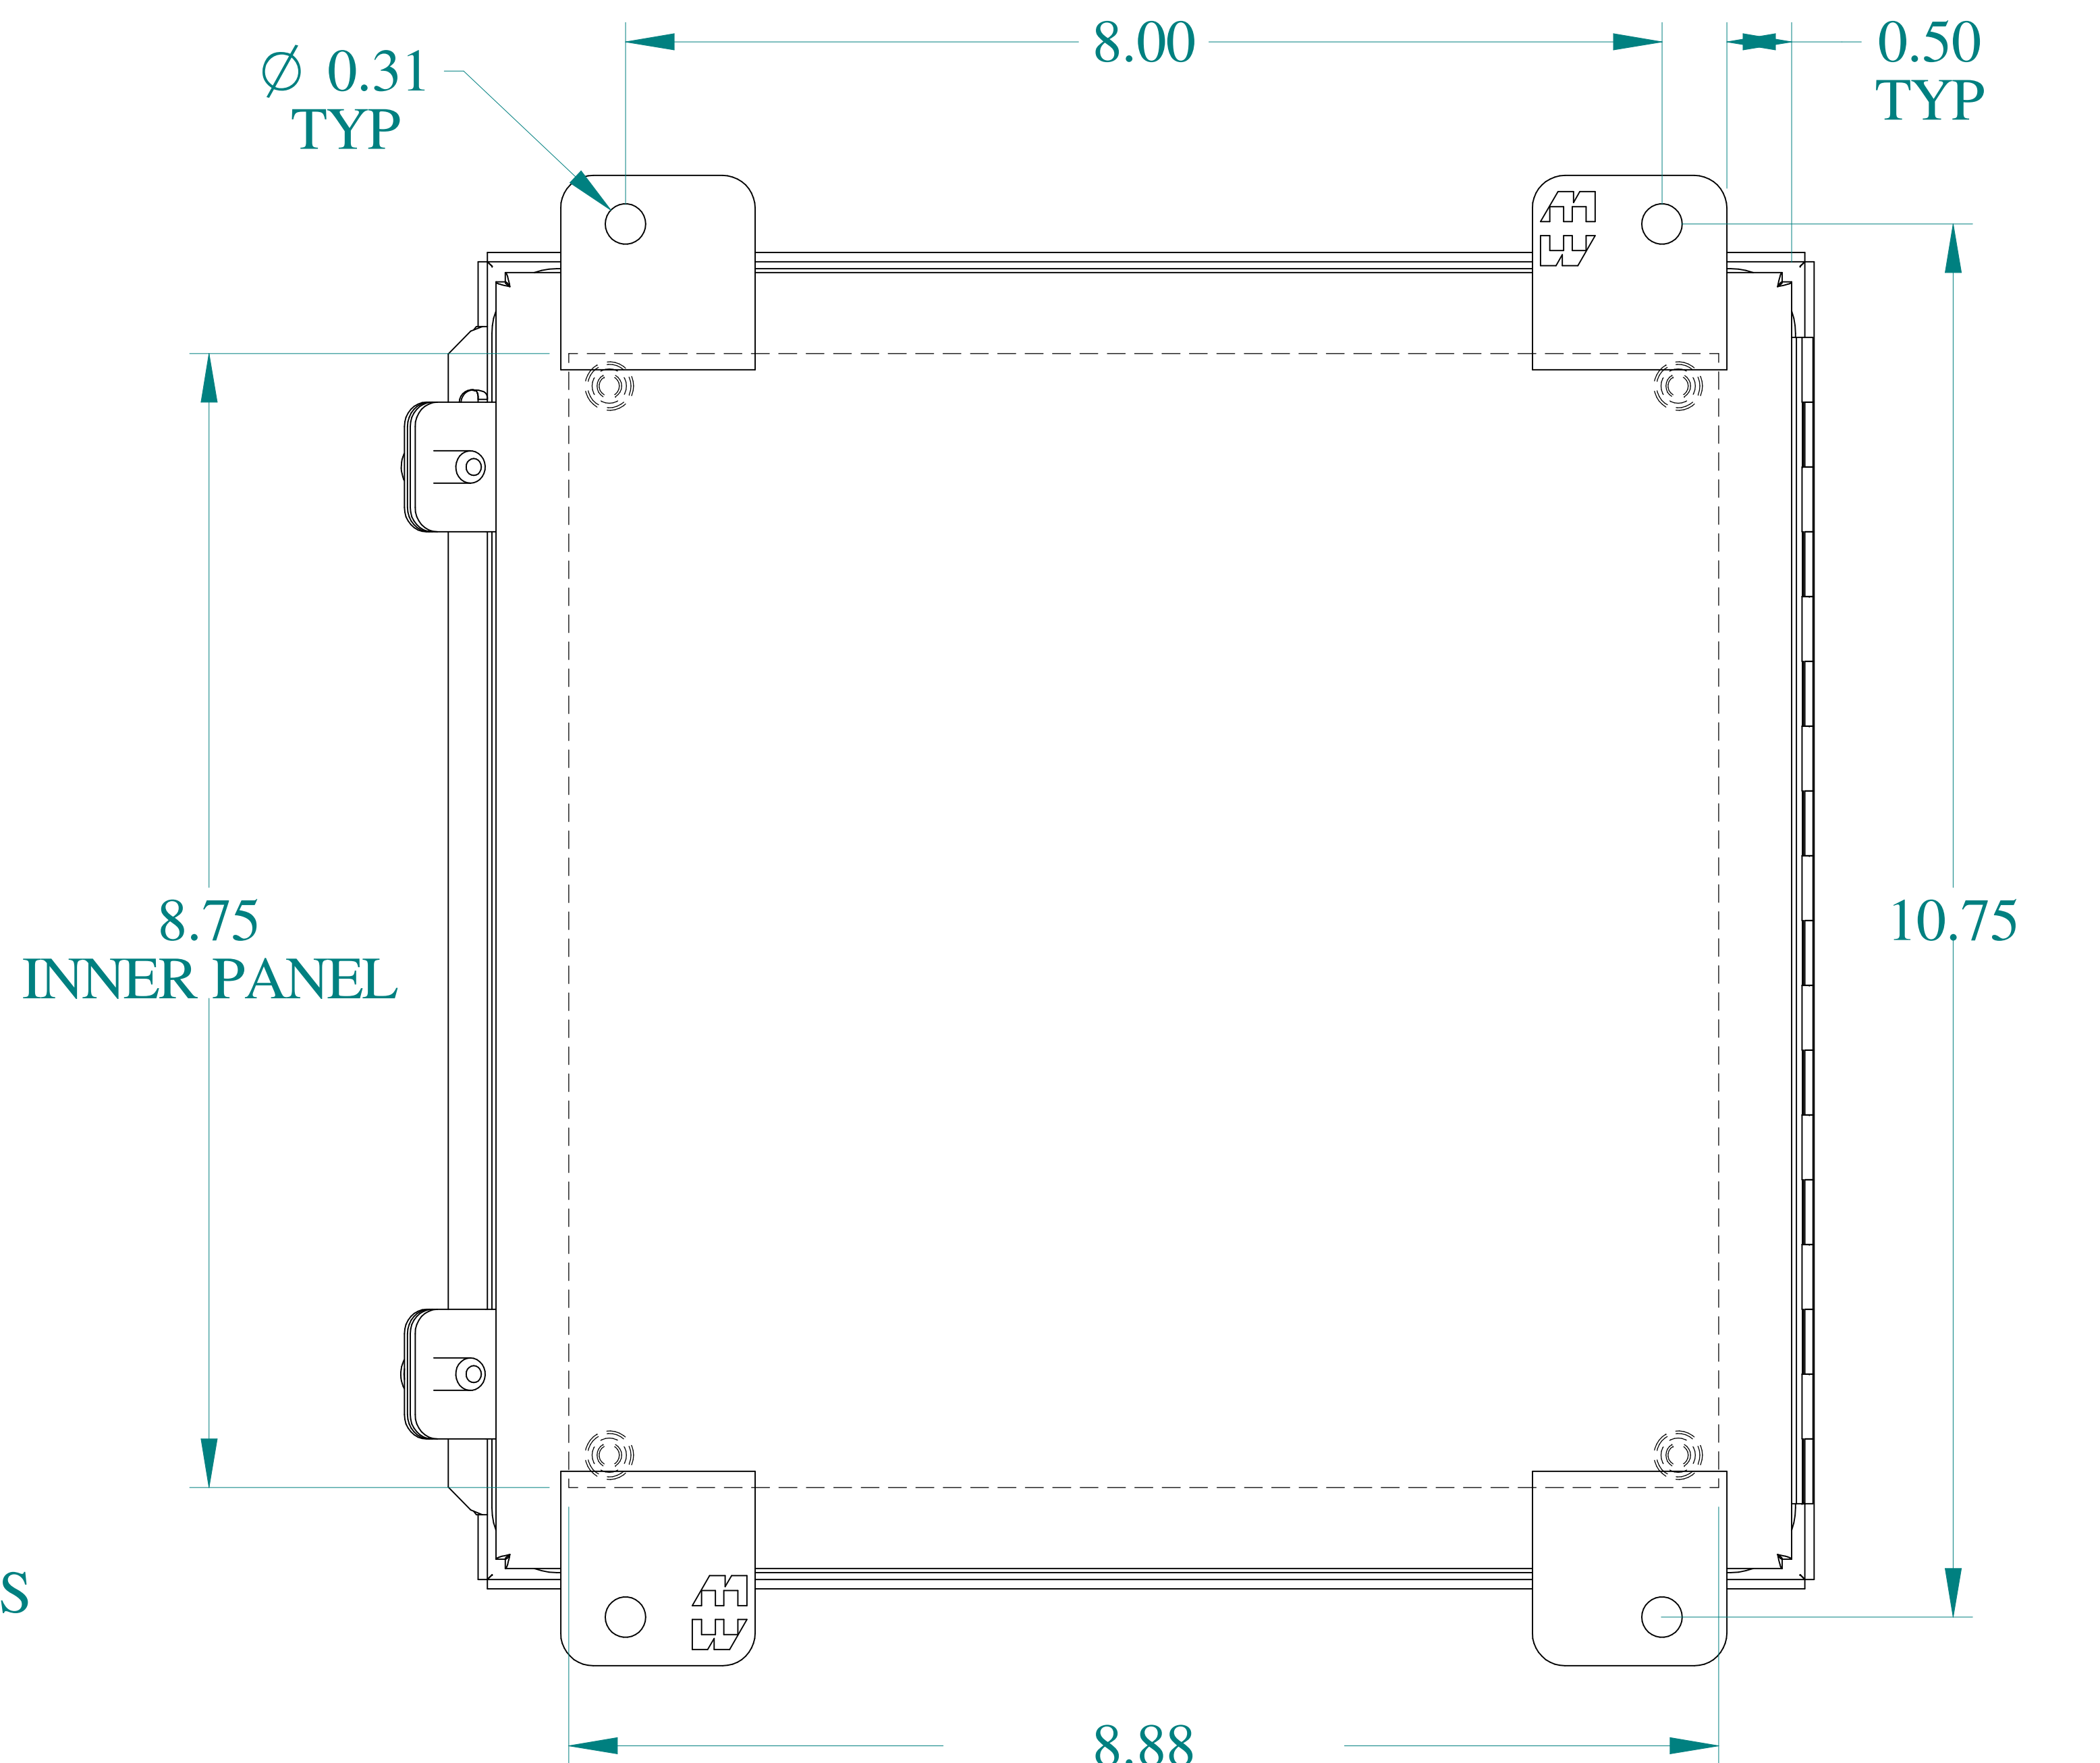

9.30  
DOOR  
OPENING  
TOP VIEW

ISOMETRIC VIEWS

SIDE VIEW

10.00  
FRONT VIEW

SIDE VIEW

8.88  
INNER PANEL  
BACK VIEW

10.31  
DOOR  
BOTTOM VIEW

Data subject to change without notice.