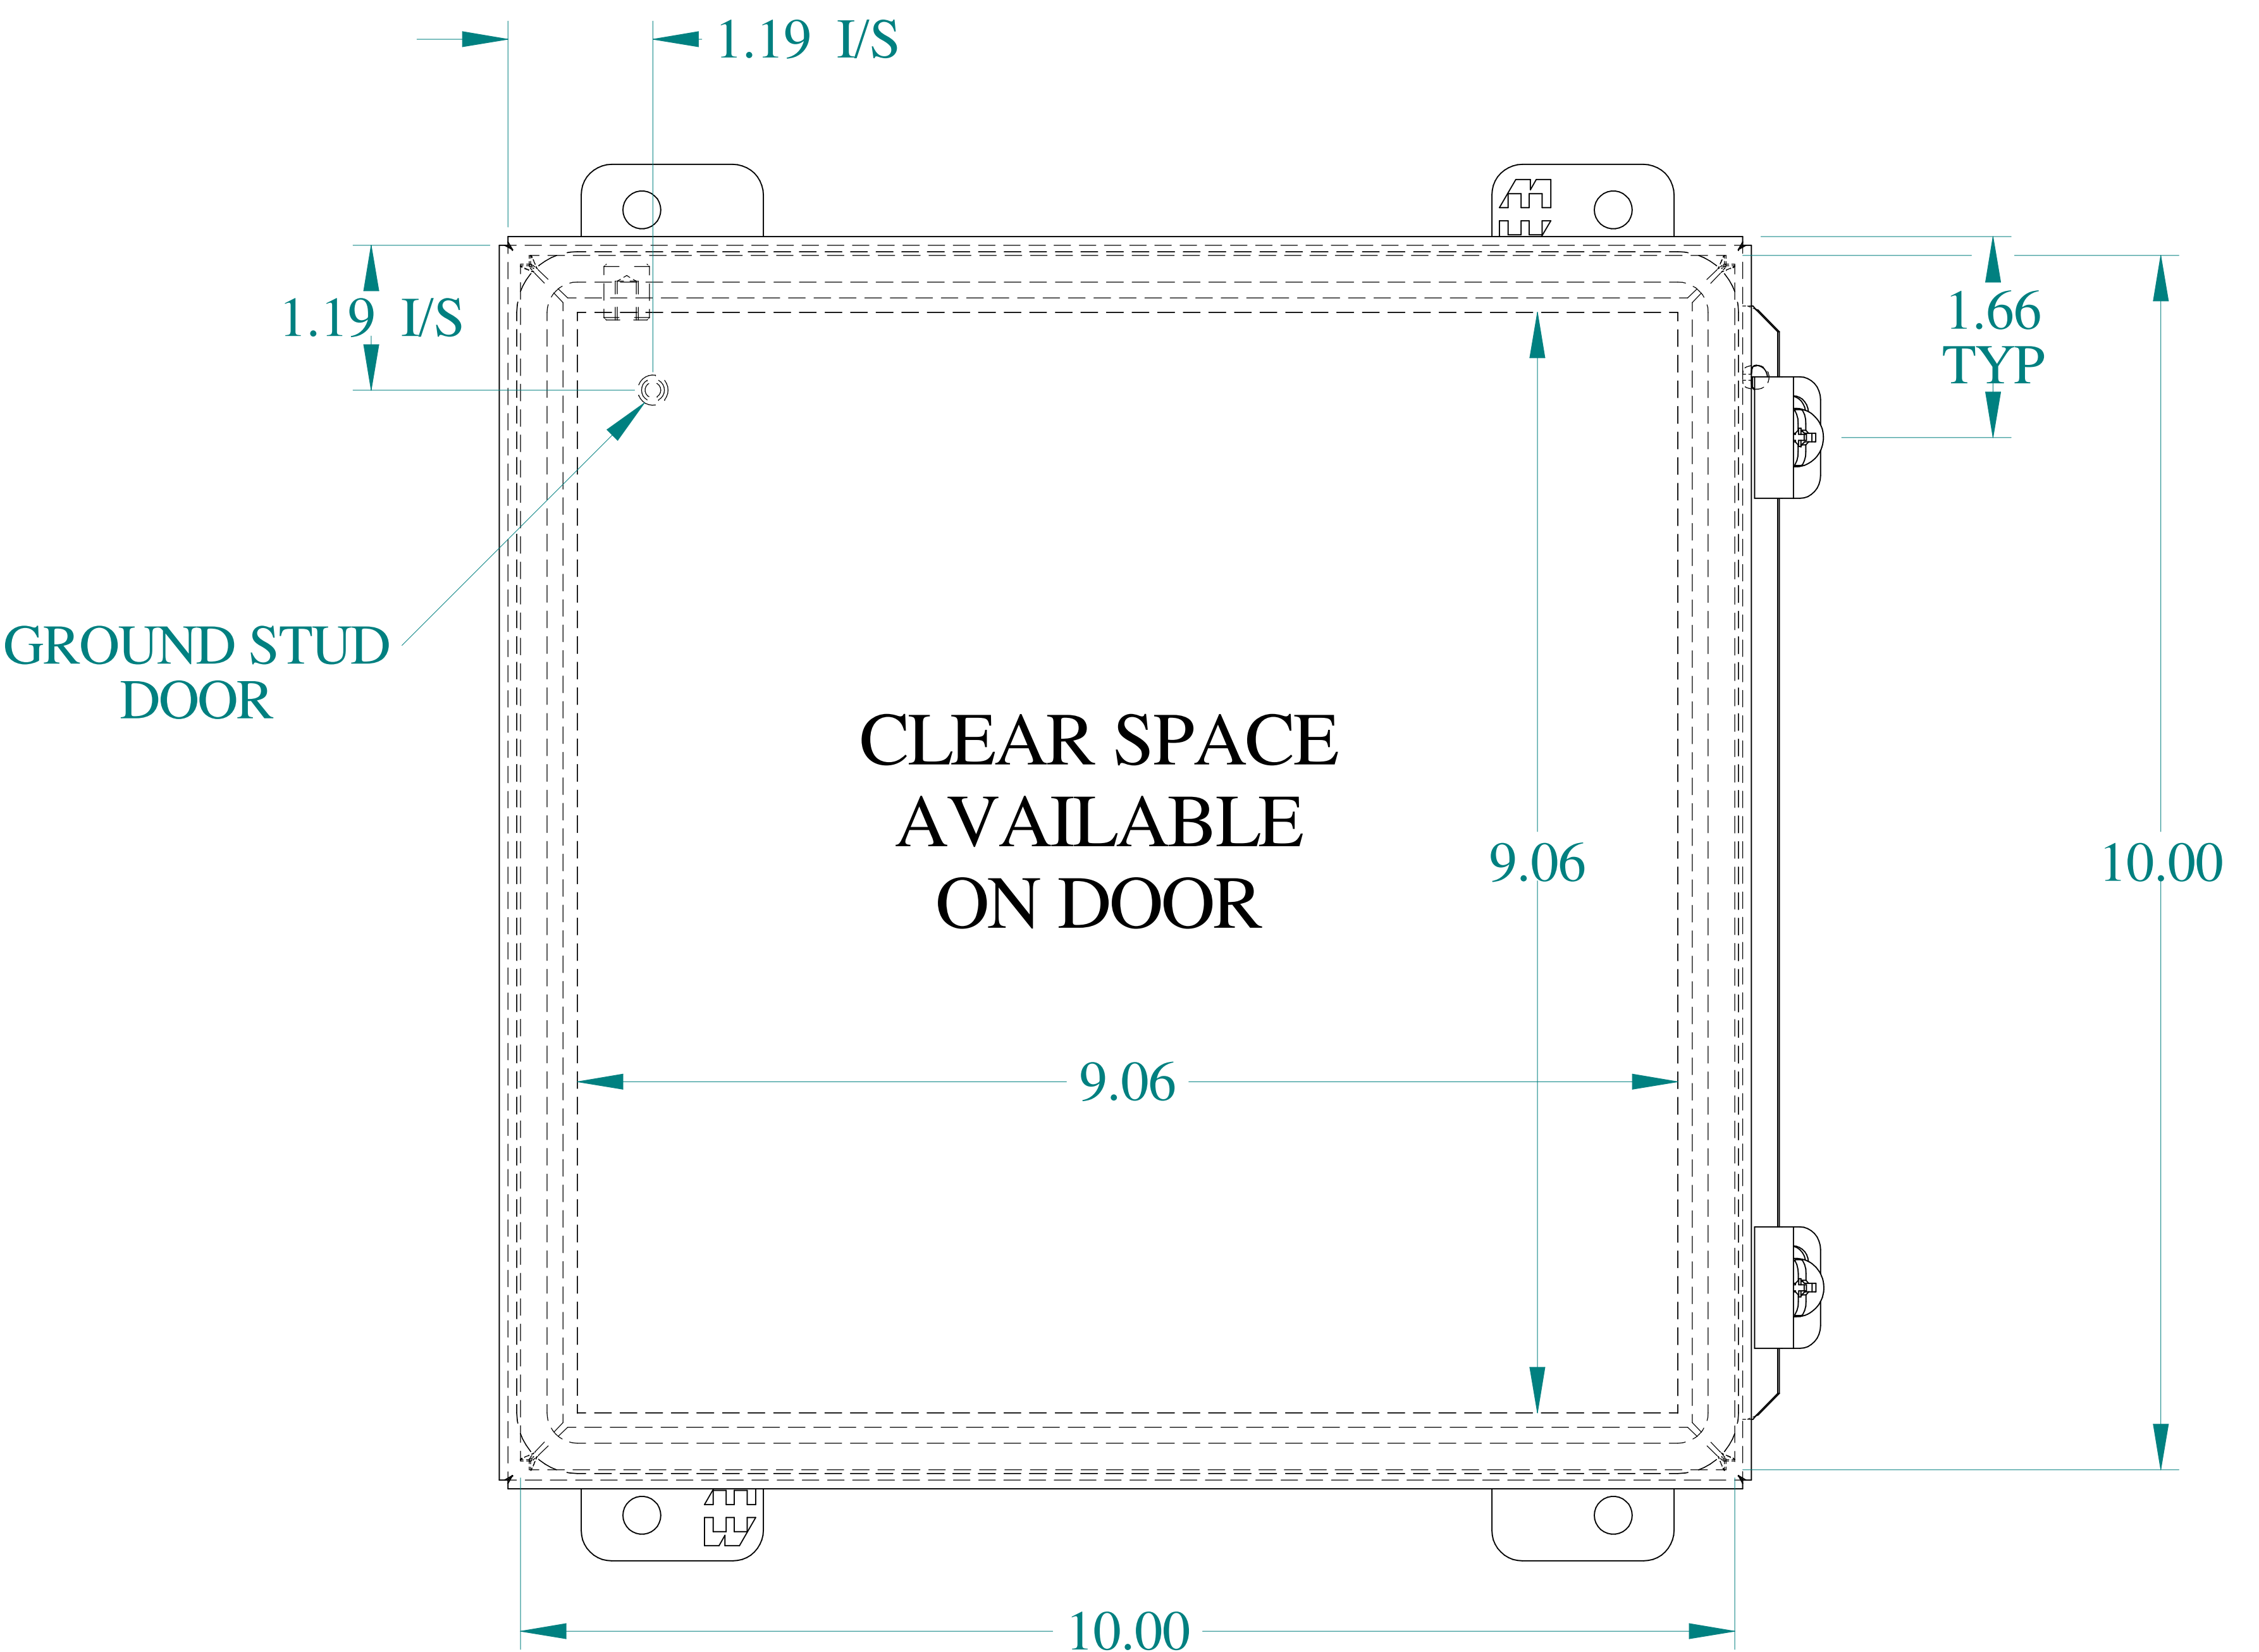

9.30  
DOOR  
OPENING  
TOP VIEW

ISOMETRIC VIEWS

SIDE VIEW

10.00  
FRONT VIEW

SIDE VIEW

8.88  
INNER PANEL  
BACK VIEW

10.31  
DOOR  
BOTTOM VIEW

Data subject to change without notice.