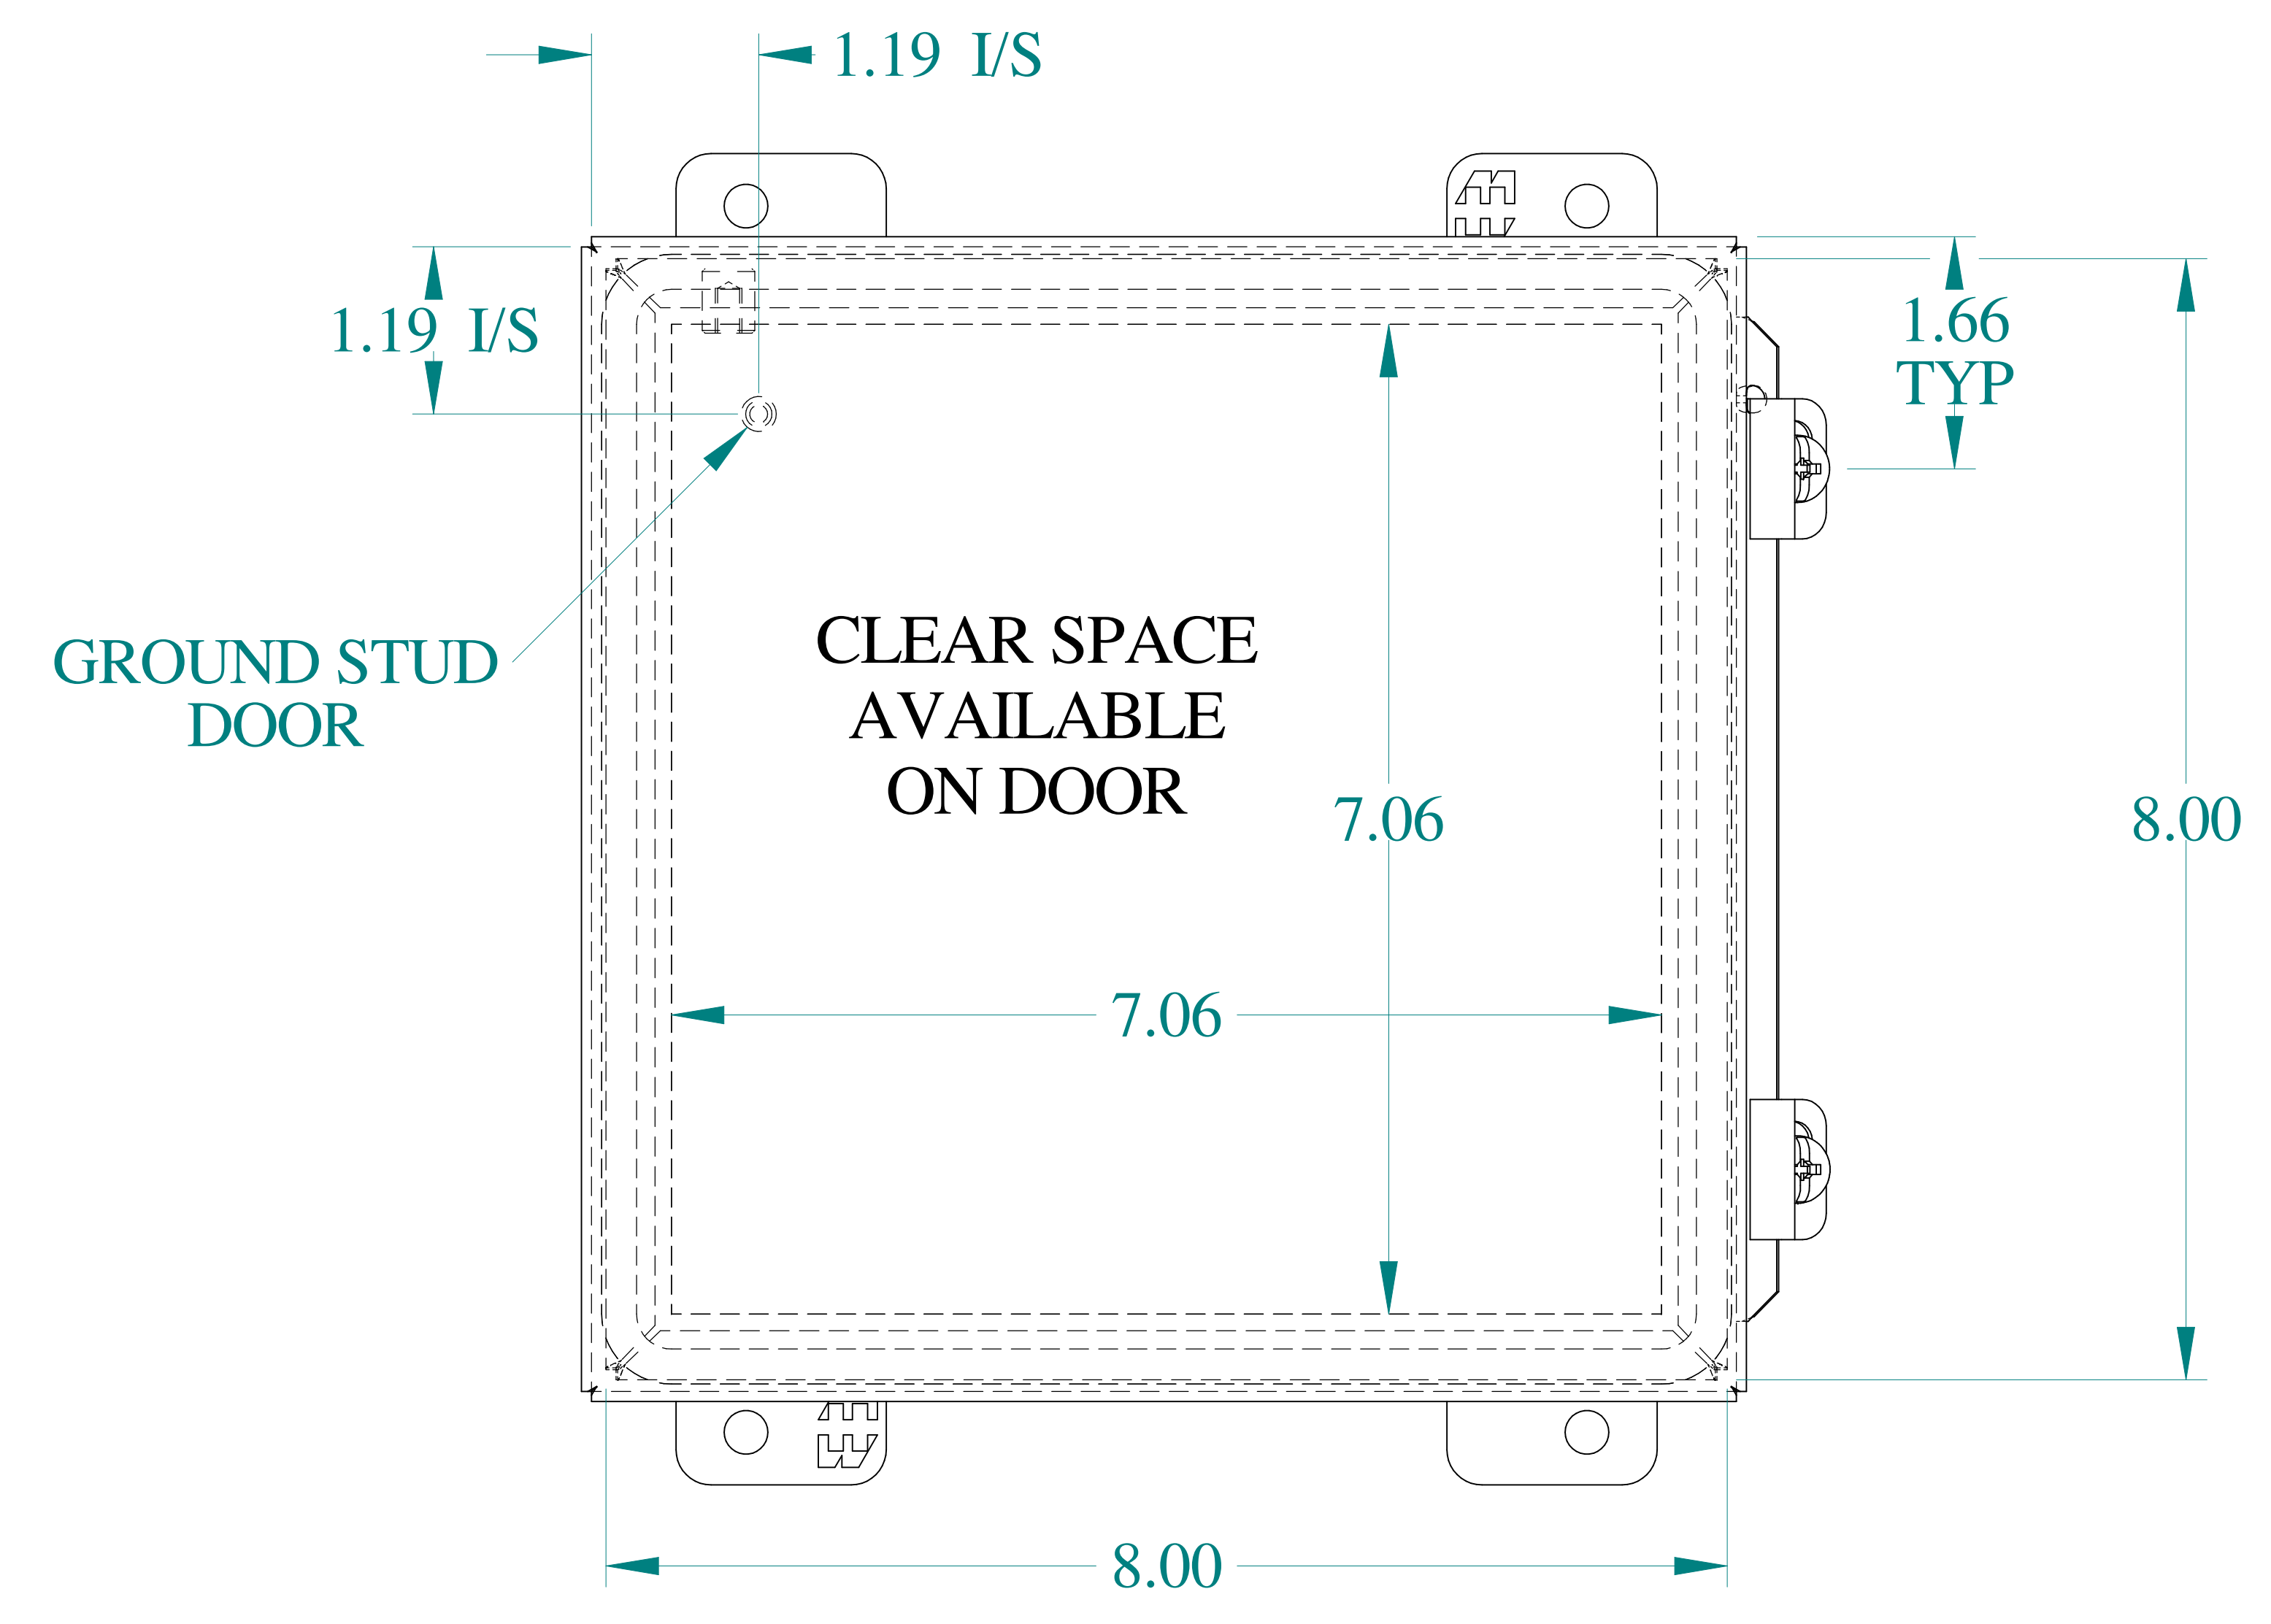

TOP VIEW

ISOMETRIC VIEWS

SIDE VIEW

FRONT VIEW

SIDE VIEW

BACK VIEW

BOTTOM VIEW

Data subject to change without notice.

Part # : 1414PHH4

Date : Oct. 19, 2018

Link: www.hamdmg.com/1414PHH4