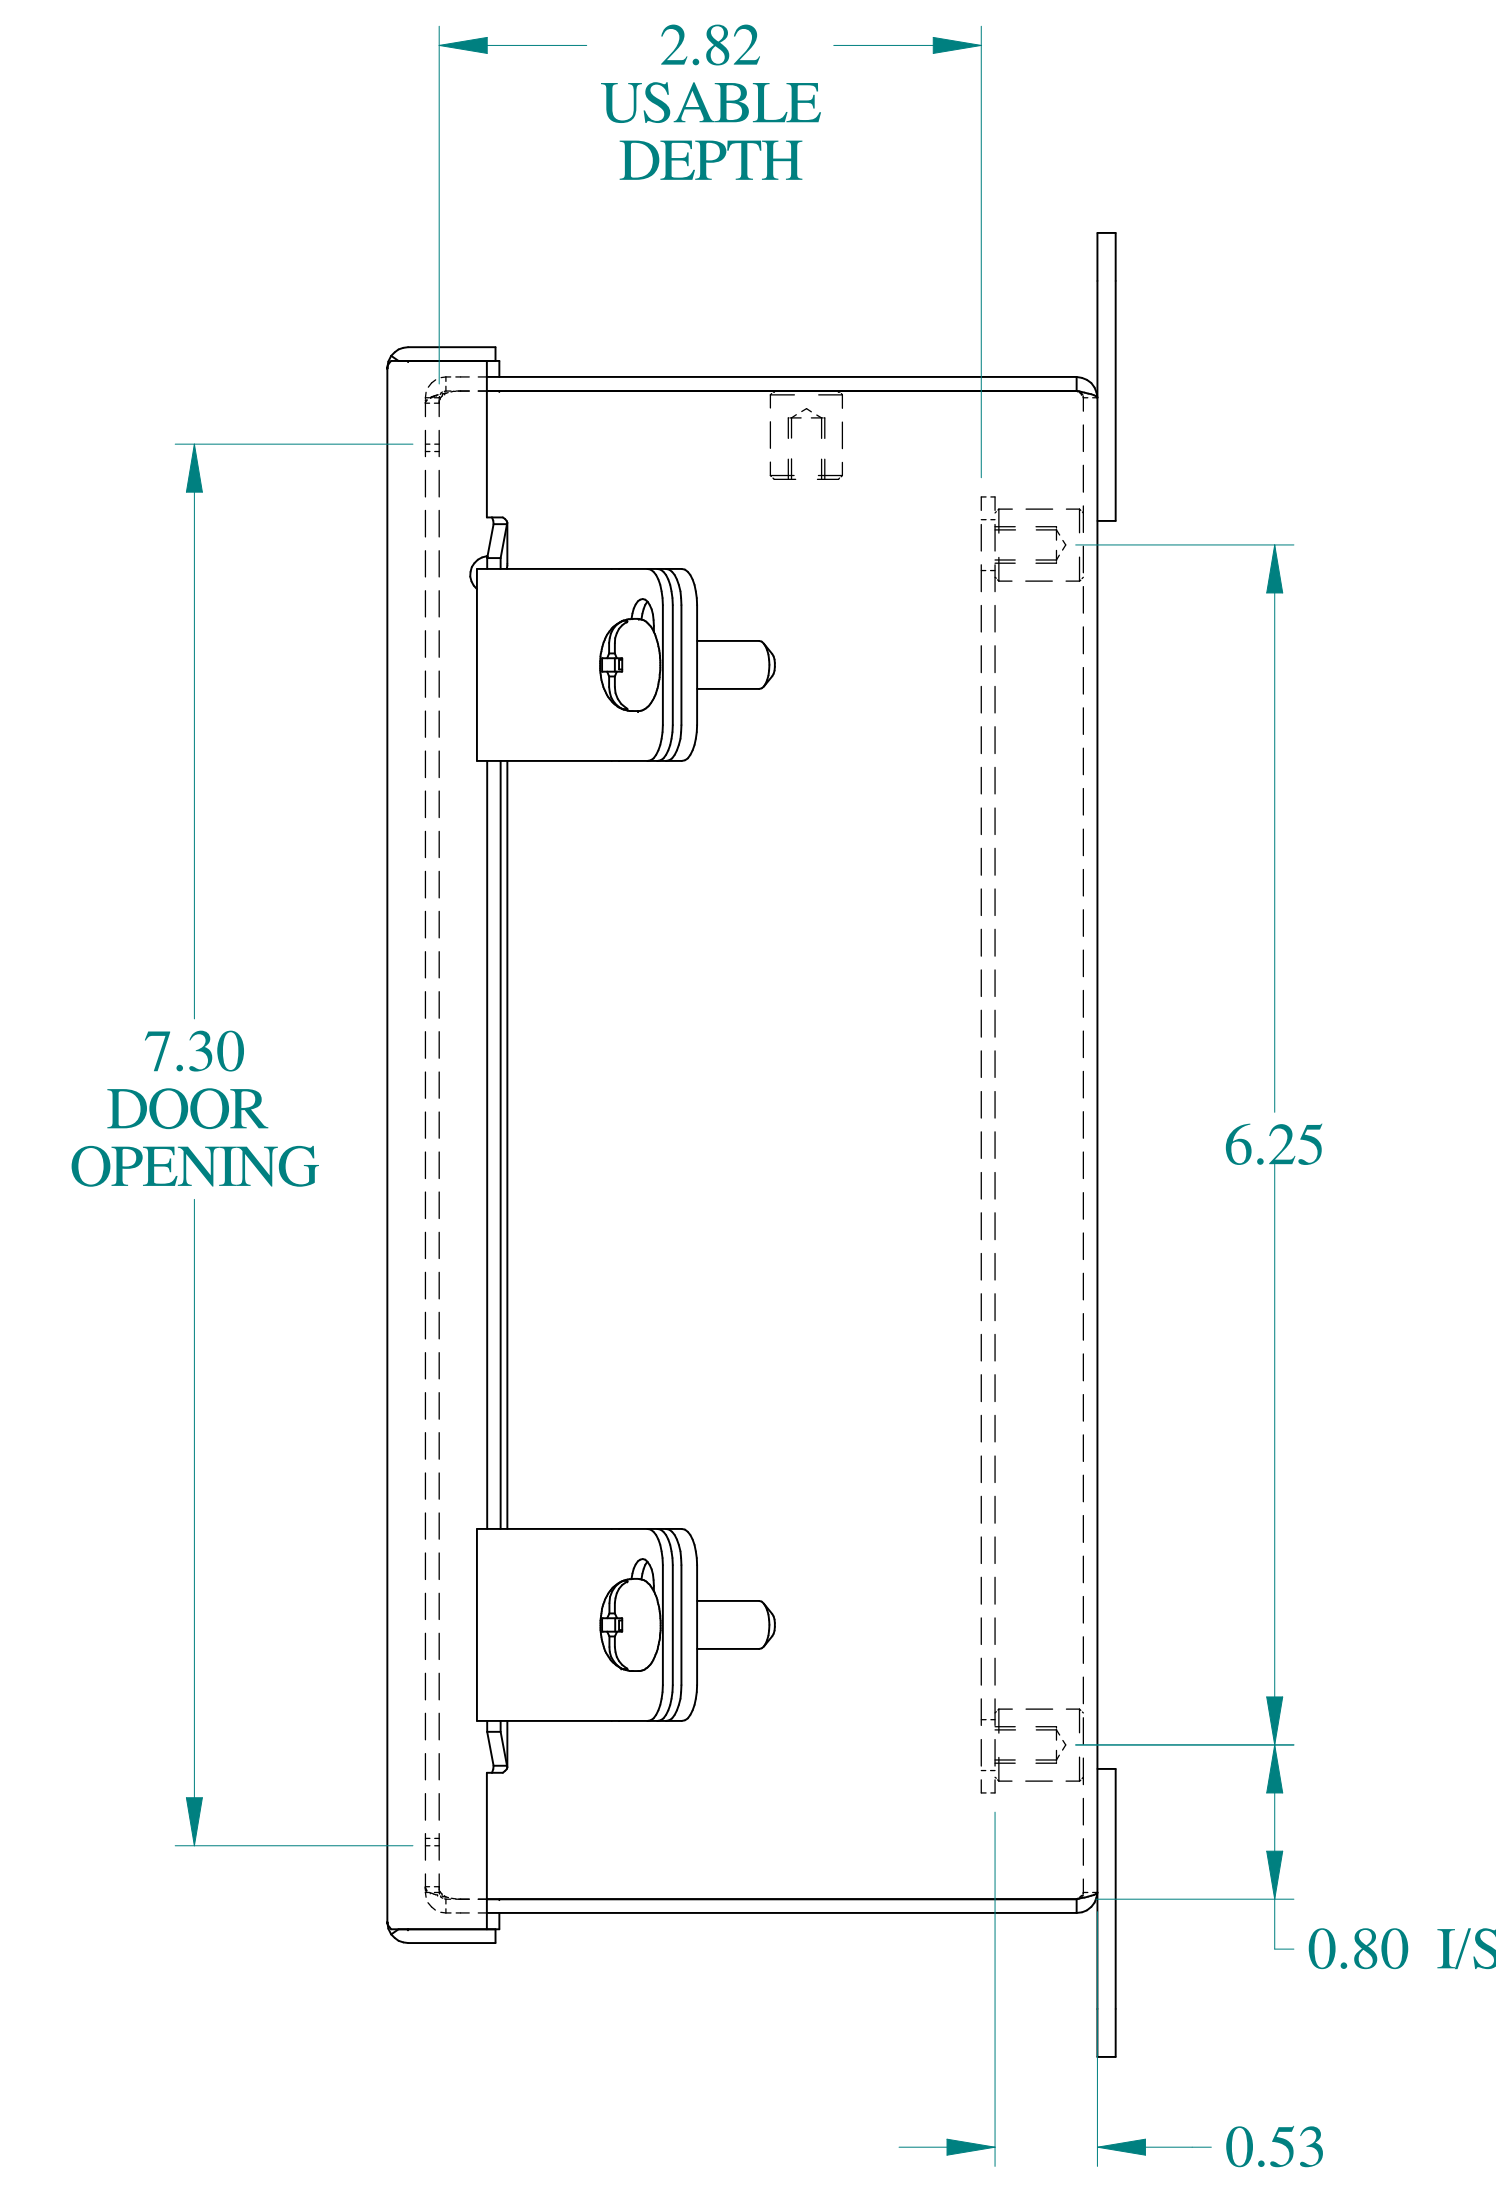

TOP VIEW

ISOMETRIC VIEWS

SIDE VIEW

FRONT VIEW

SIDE VIEW

BACK VIEW

BOTTOM VIEW

Data subject to change without notice.

Part # : 1414PHG

Date : Oct. 19, 2018

Link: www.hamdmfg.com/1414PHG