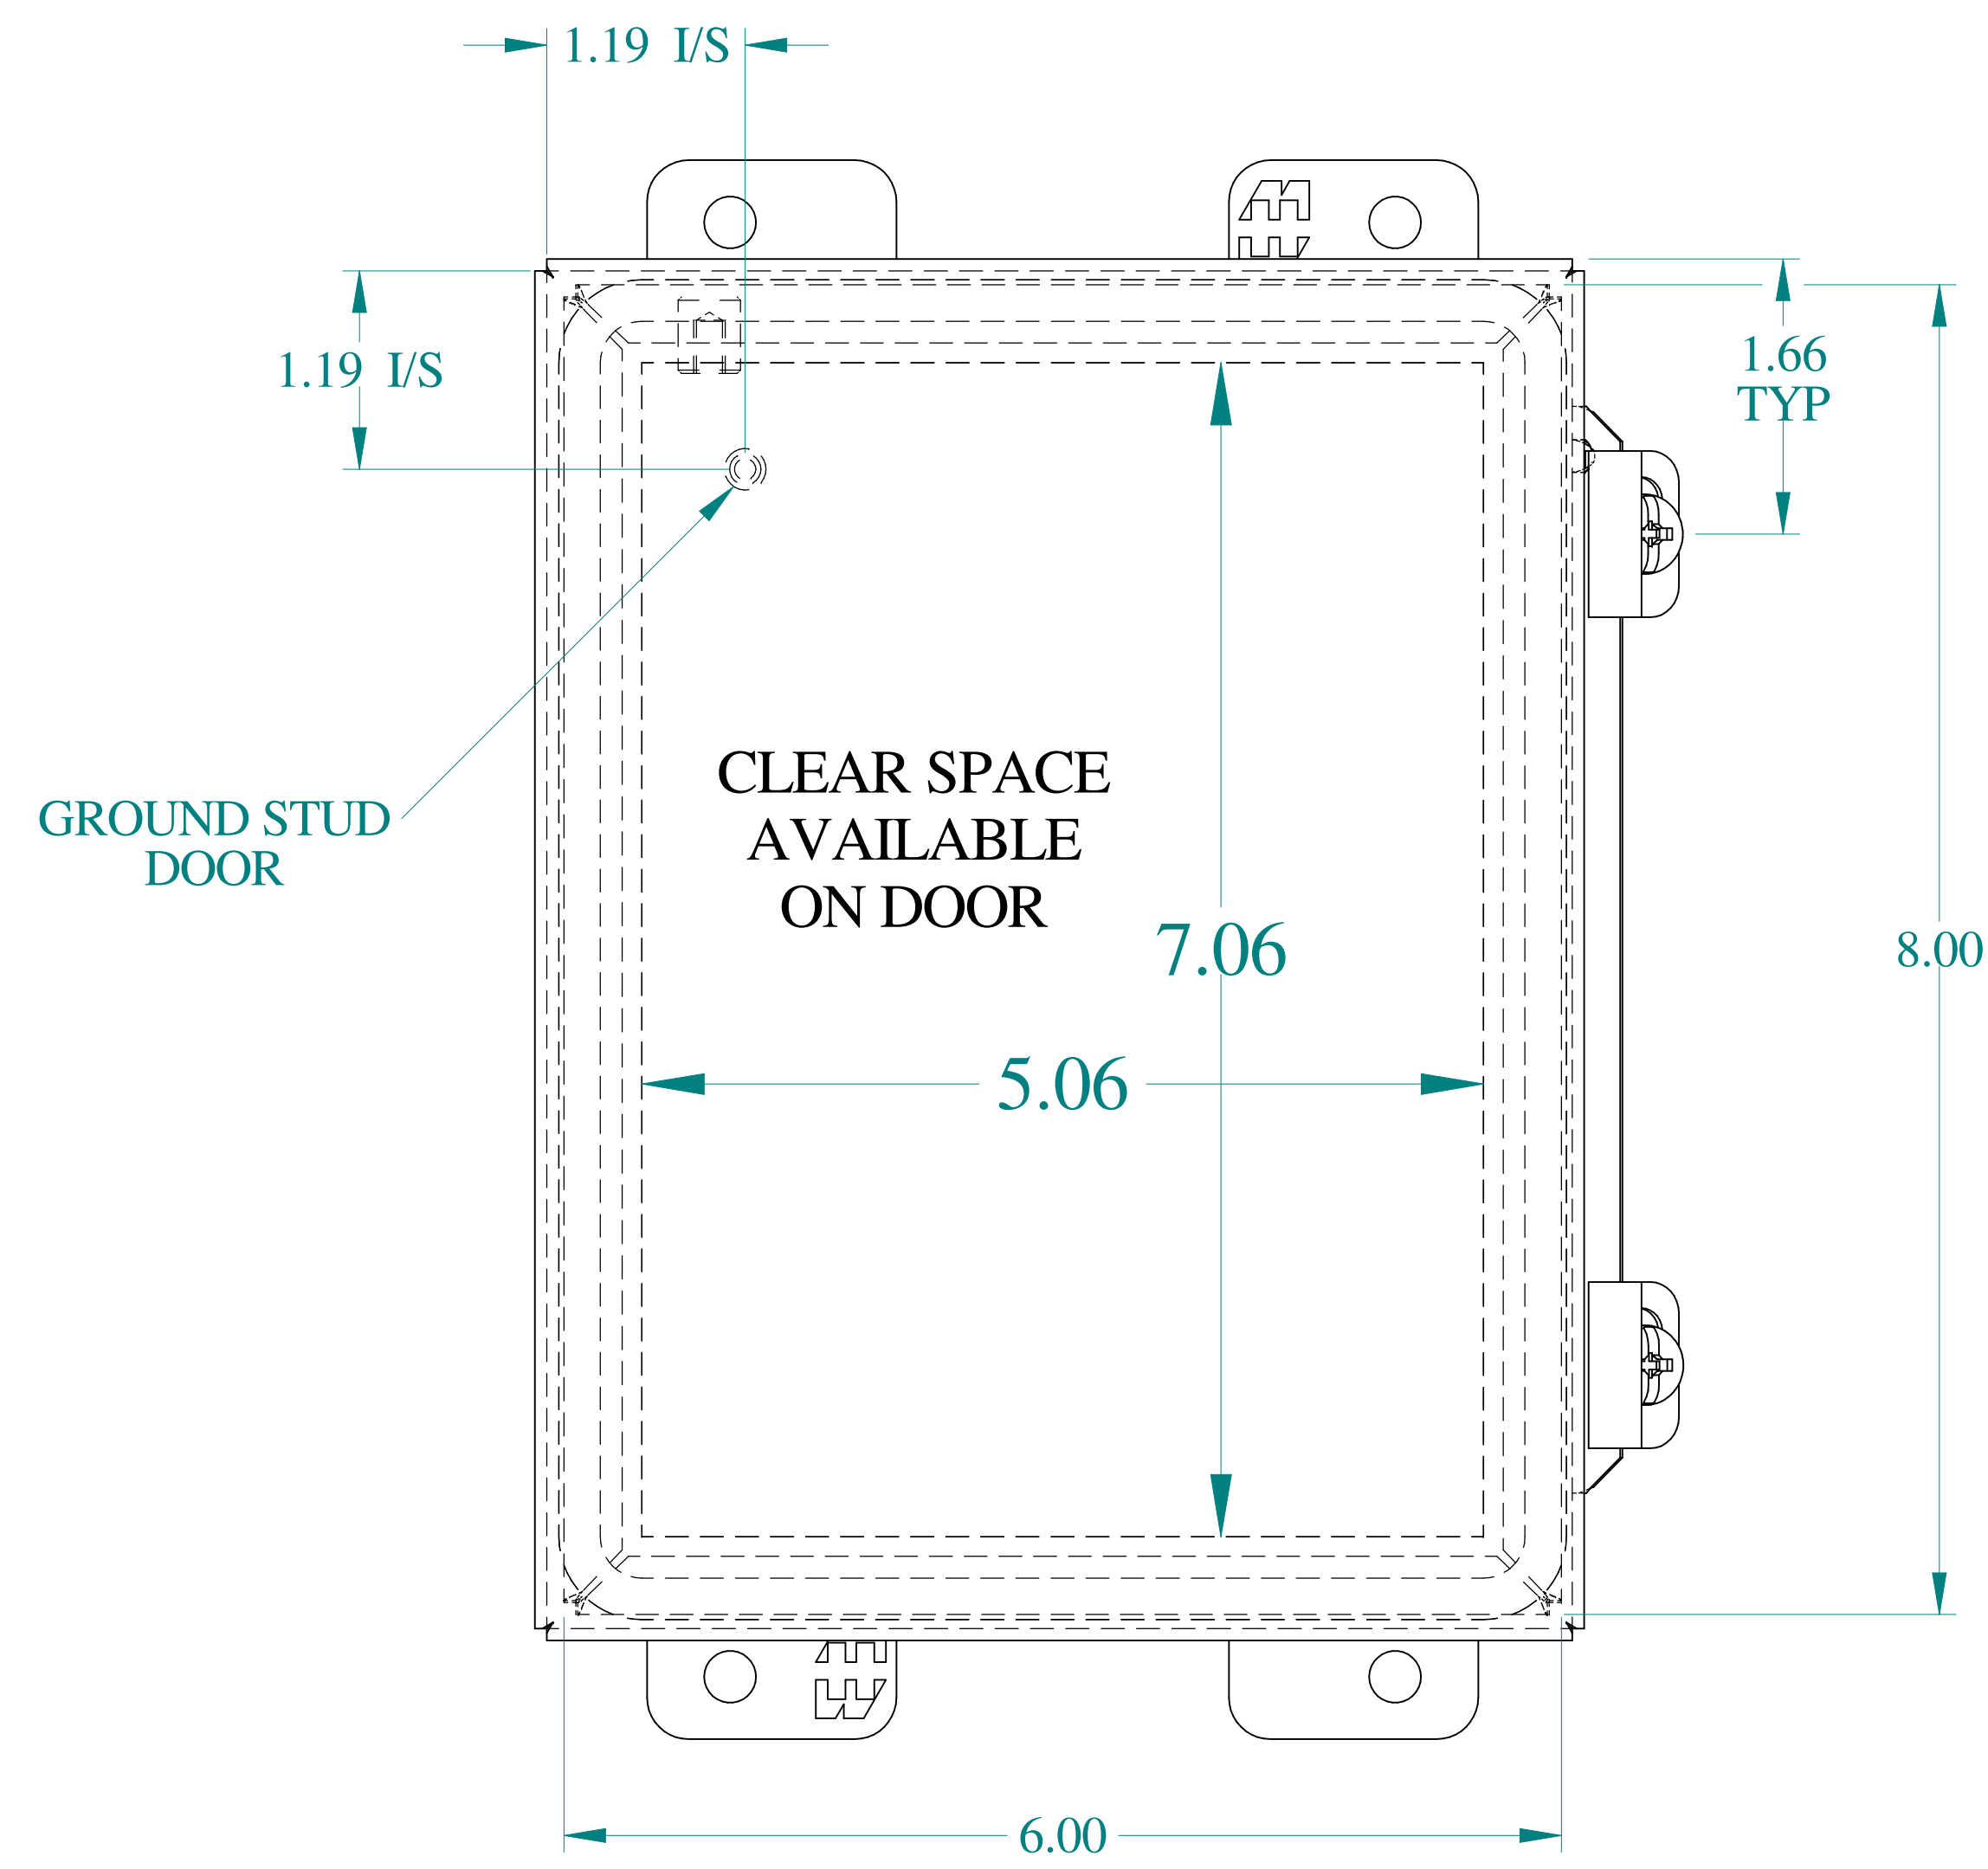

TOP VIEW

ISOMETRIC VIEWS

SIDE VIEW

FRONT VIEW

SIDE VIEW

BACK VIEW

BOTTOM VIEW

Data subject to change without notice.

Part # : 1414PHG

Date : Oct. 19, 2018

Link: www.hamdmfg.com/1414PHG