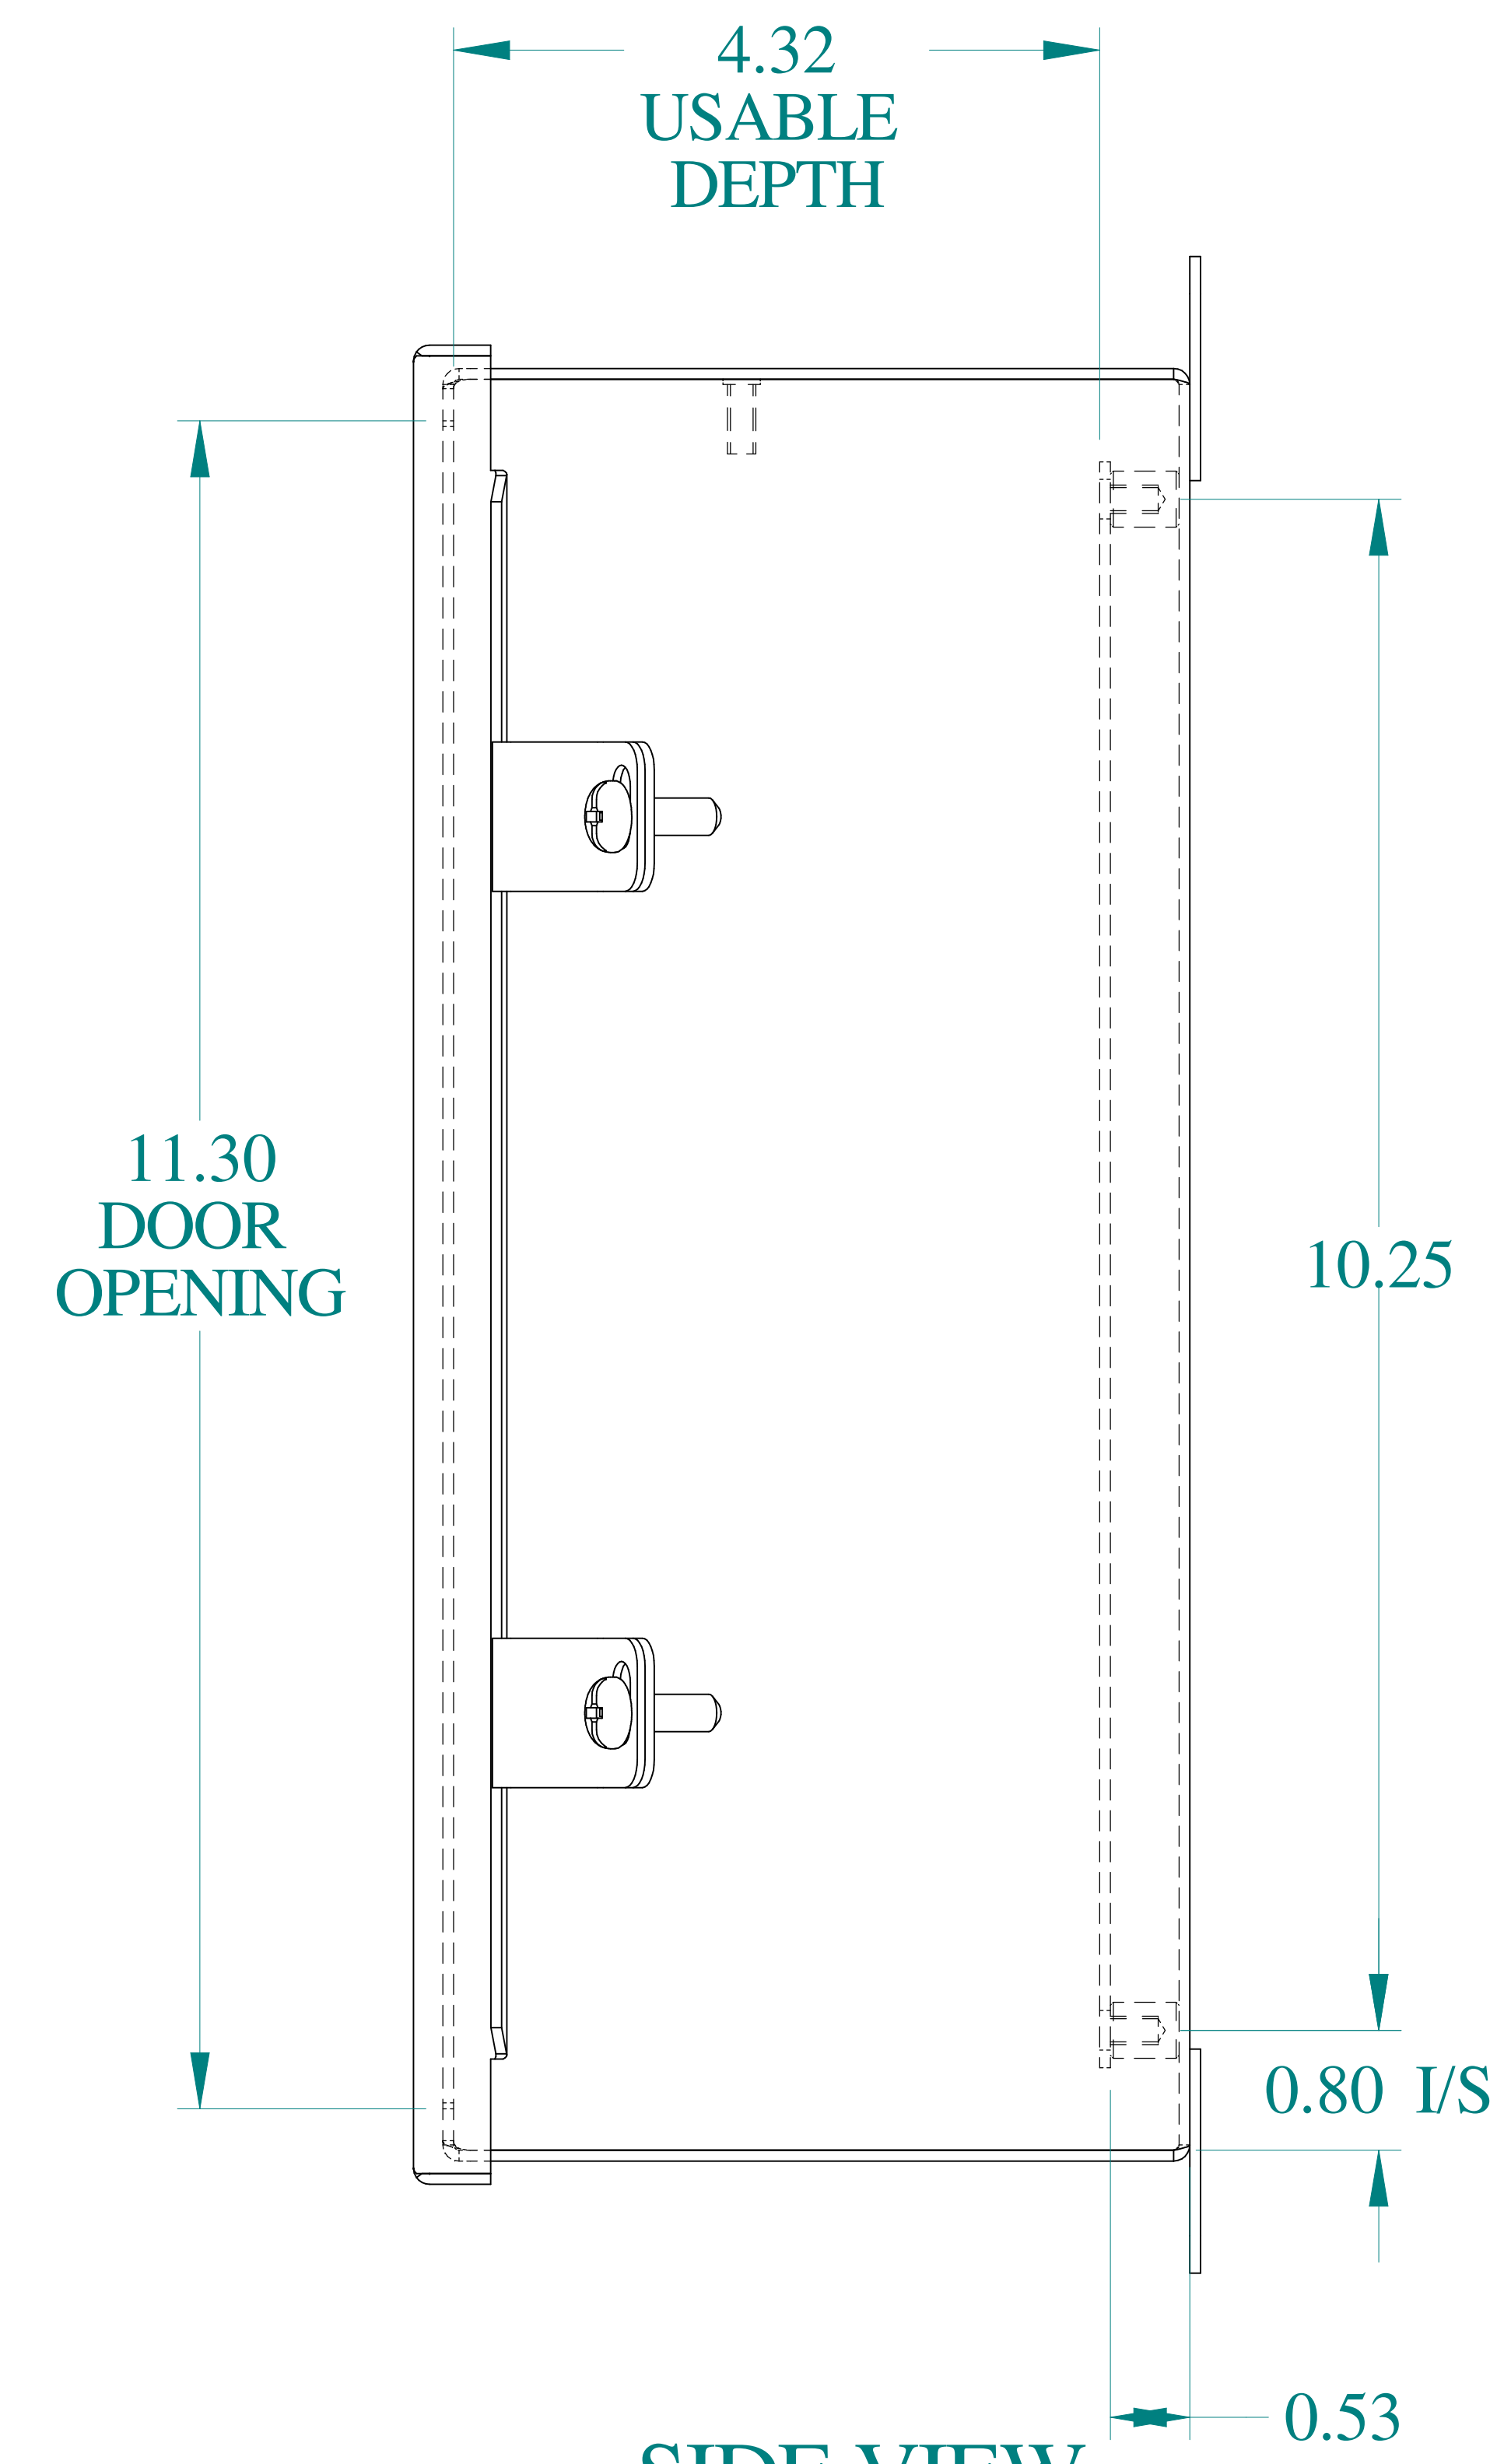

TOP VIEW

ISOMETRIC VIEWS

SIDE VIEW

FRONT VIEW

SIDE VIEW

BACK VIEW

BOTTOM VIEW

Data subject to change without notice.

Part #: 1414N4SSK

Date: Nov. 22, 2018

Link: [www.hamfmfg.com/1414N4SSK](http://www.hamfmfg.com/1414N4SSK)