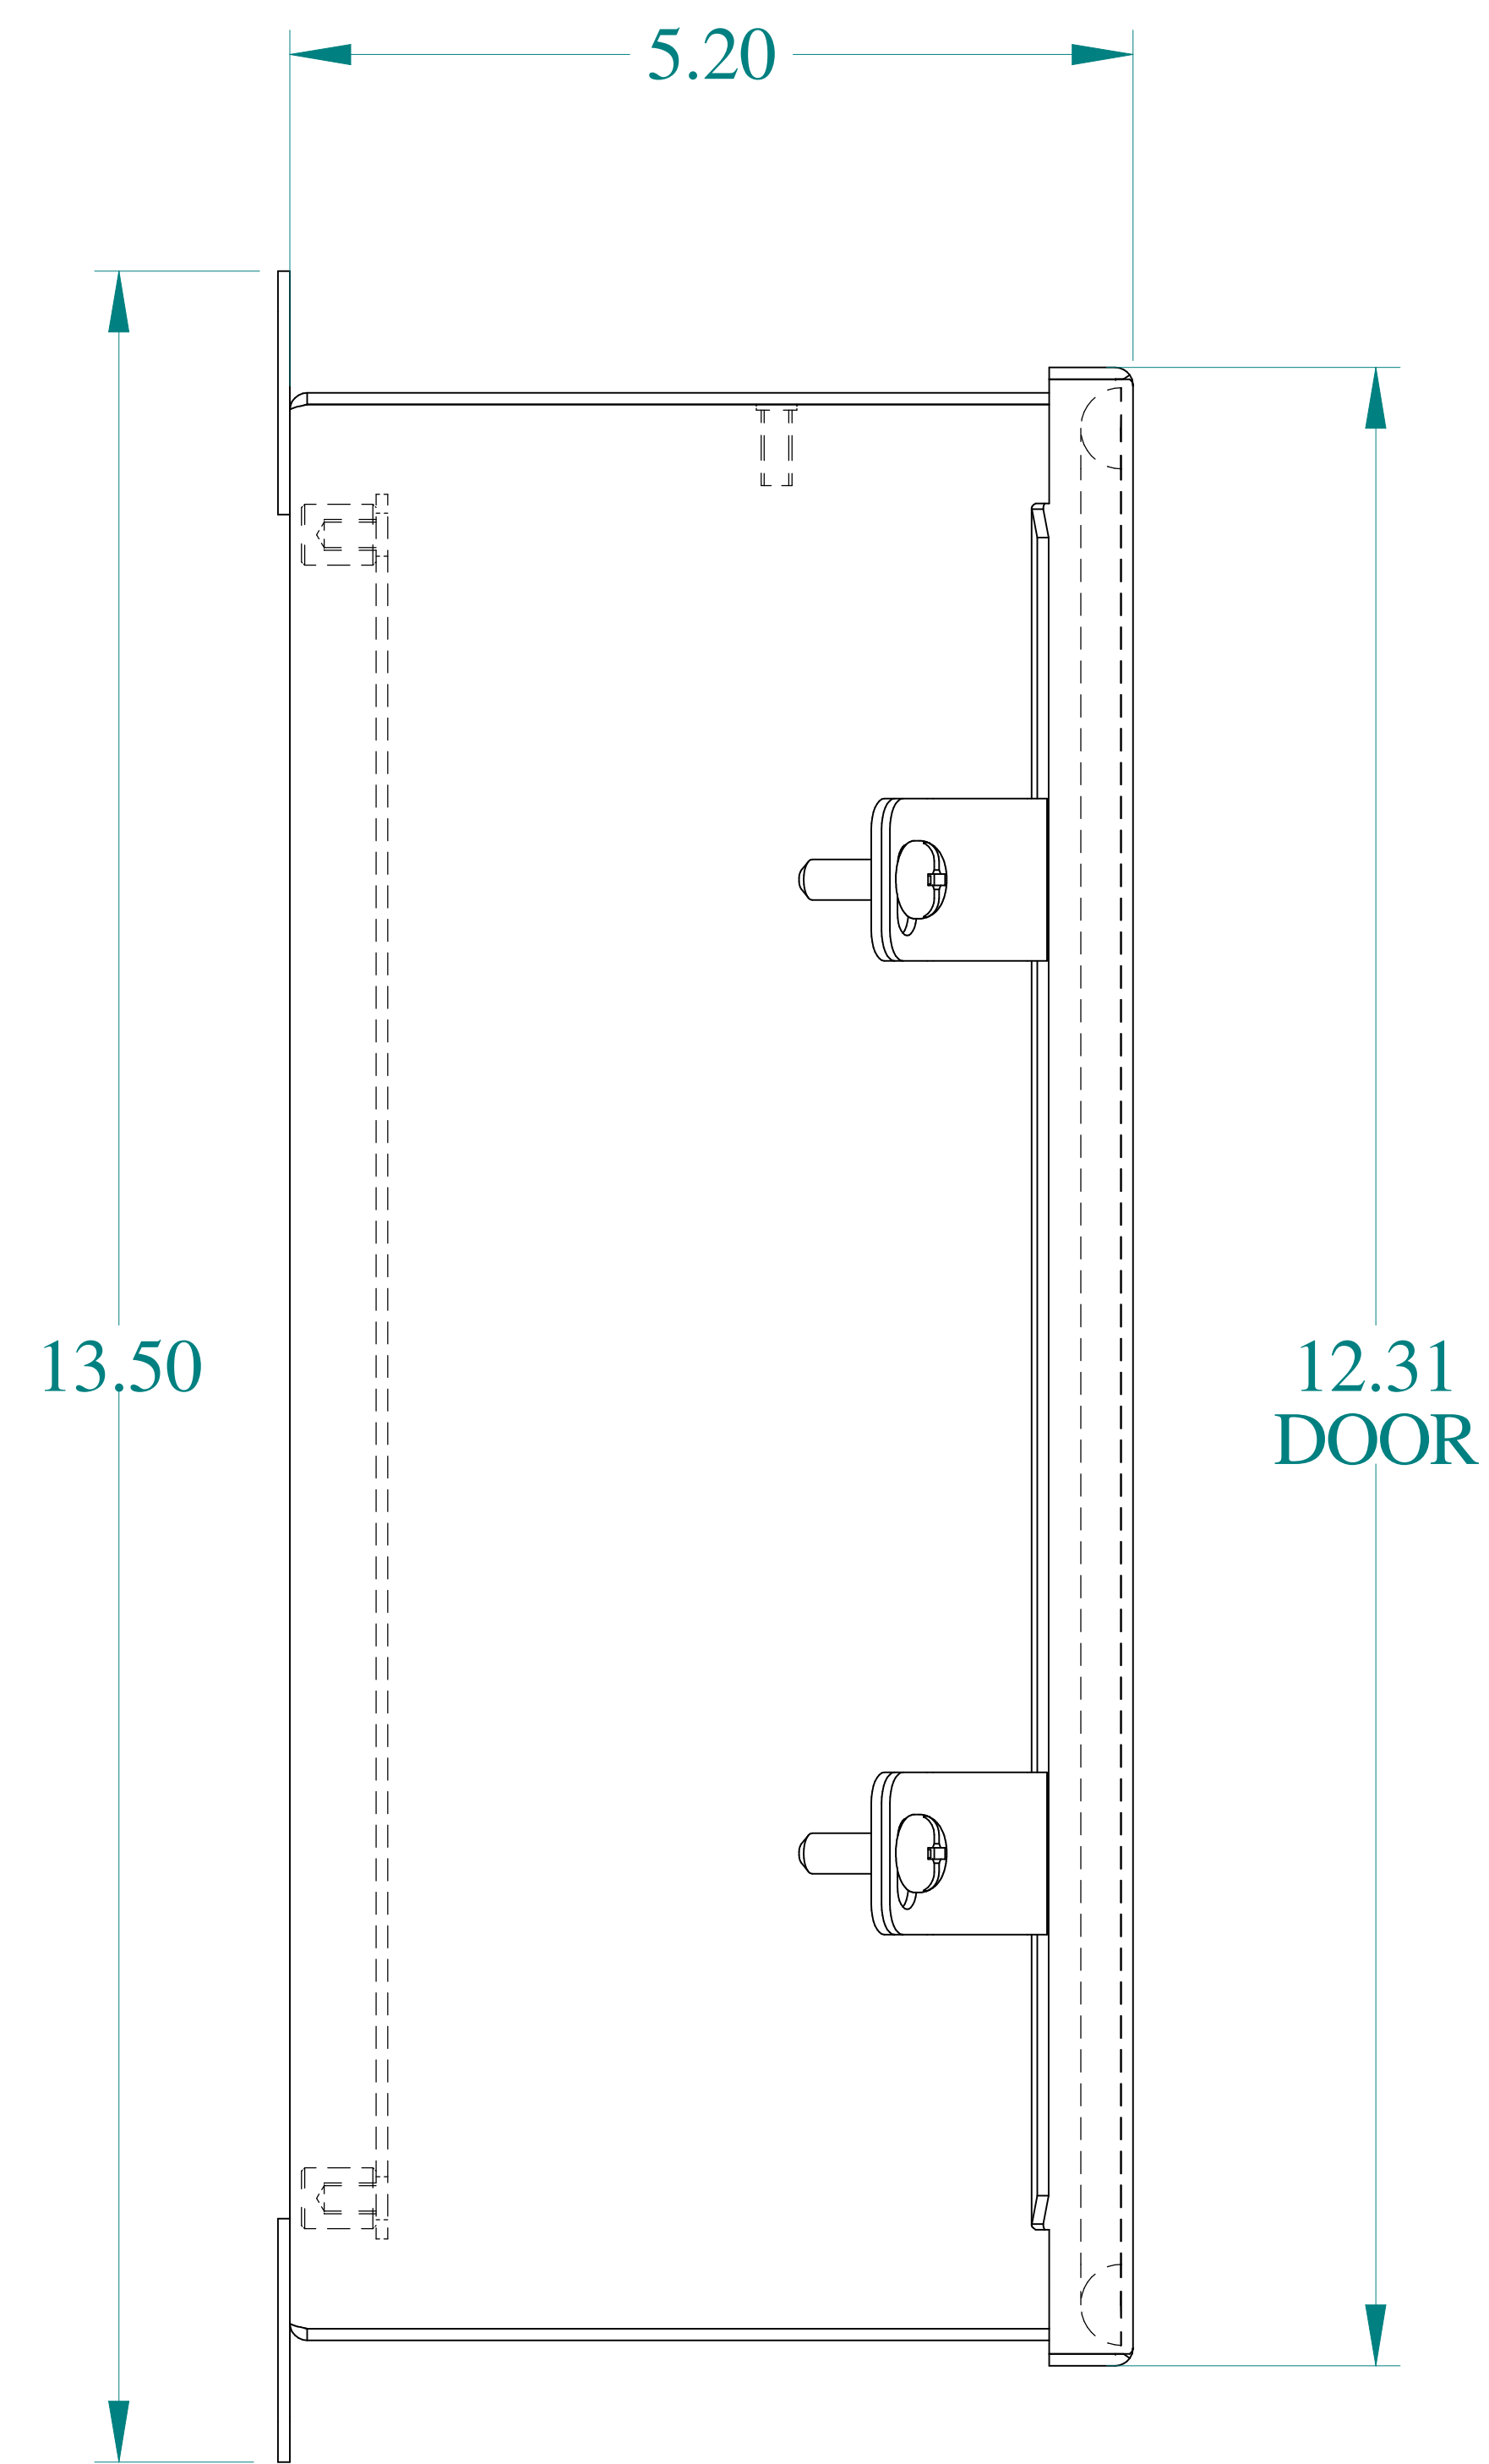

TOP VIEW

ISOMETRIC VIEWS

SIDE VIEW

FRONT VIEW

SIDE VIEW

BACK VIEW

BOTTOM VIEW

Data subject to change without notice.

Part #: 1414N4SSK

Date: Nov. 22, 2018

Link: [www.hamfmfg.com/1414N4SSK](http://www.hamfmfg.com/1414N4SSK)