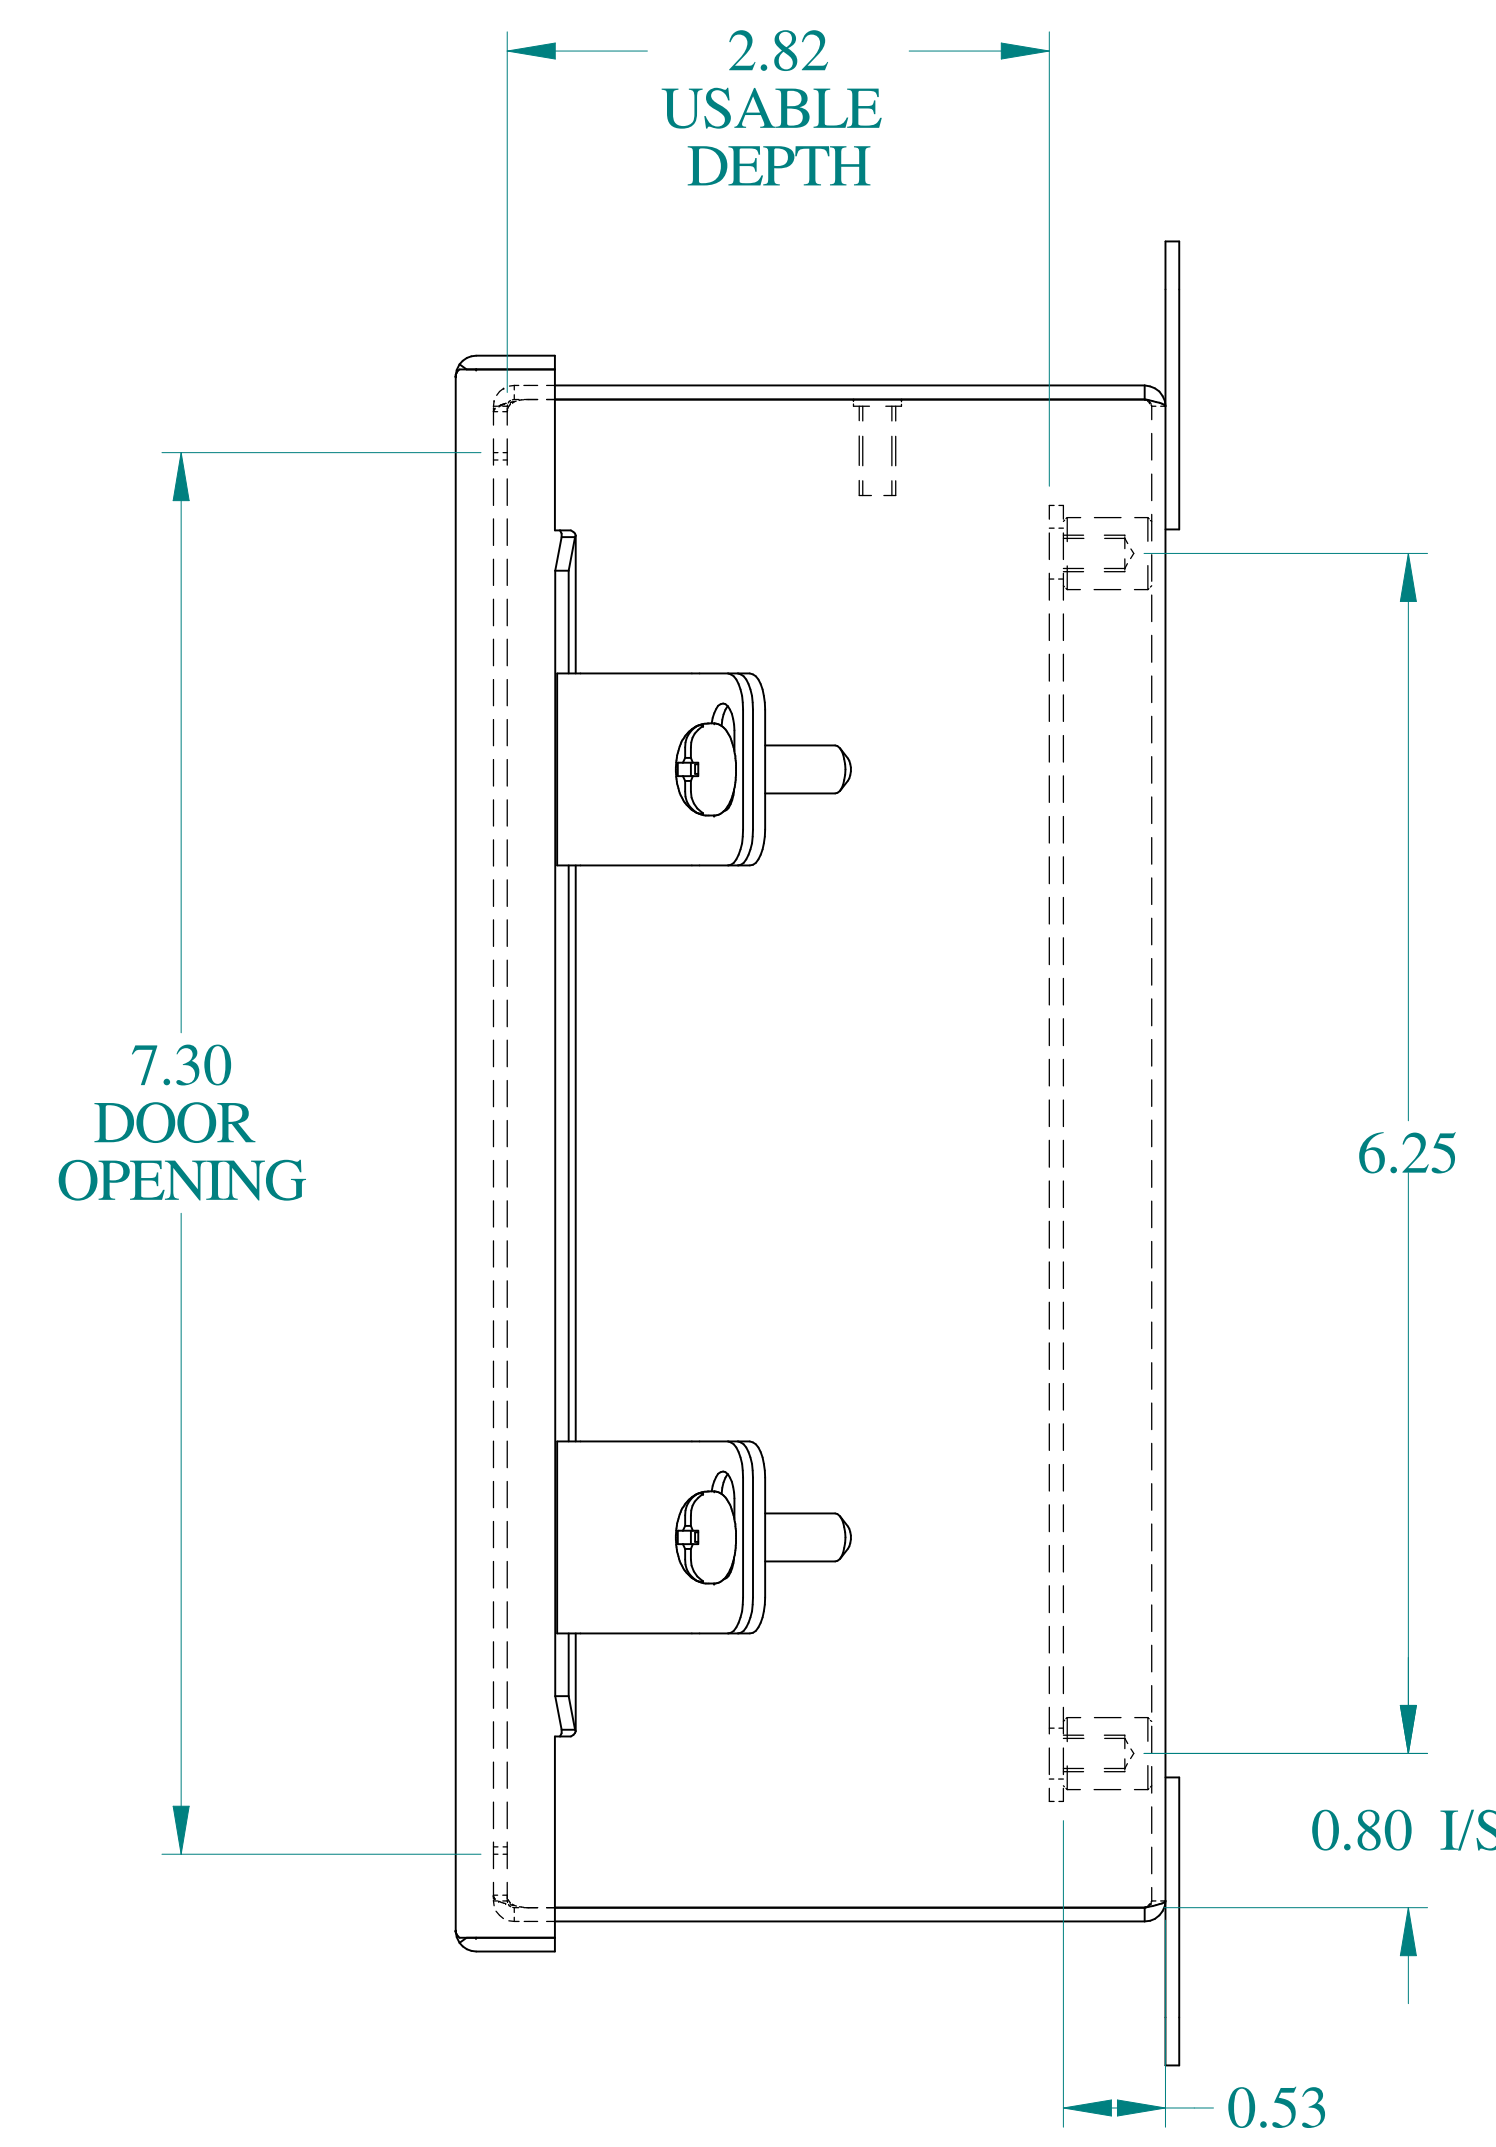

TOP VIEW

ISOMETRIC VIEWS

SIDE VIEW

FRONT VIEW

SIDE VIEW

BACK VIEW

BOTTOM VIEW

Data subject to change without notice.

Part #: 1414N4SSG

Date: Nov. 22, 2018

Link: www.hamdmfg.com/1414N4SSG