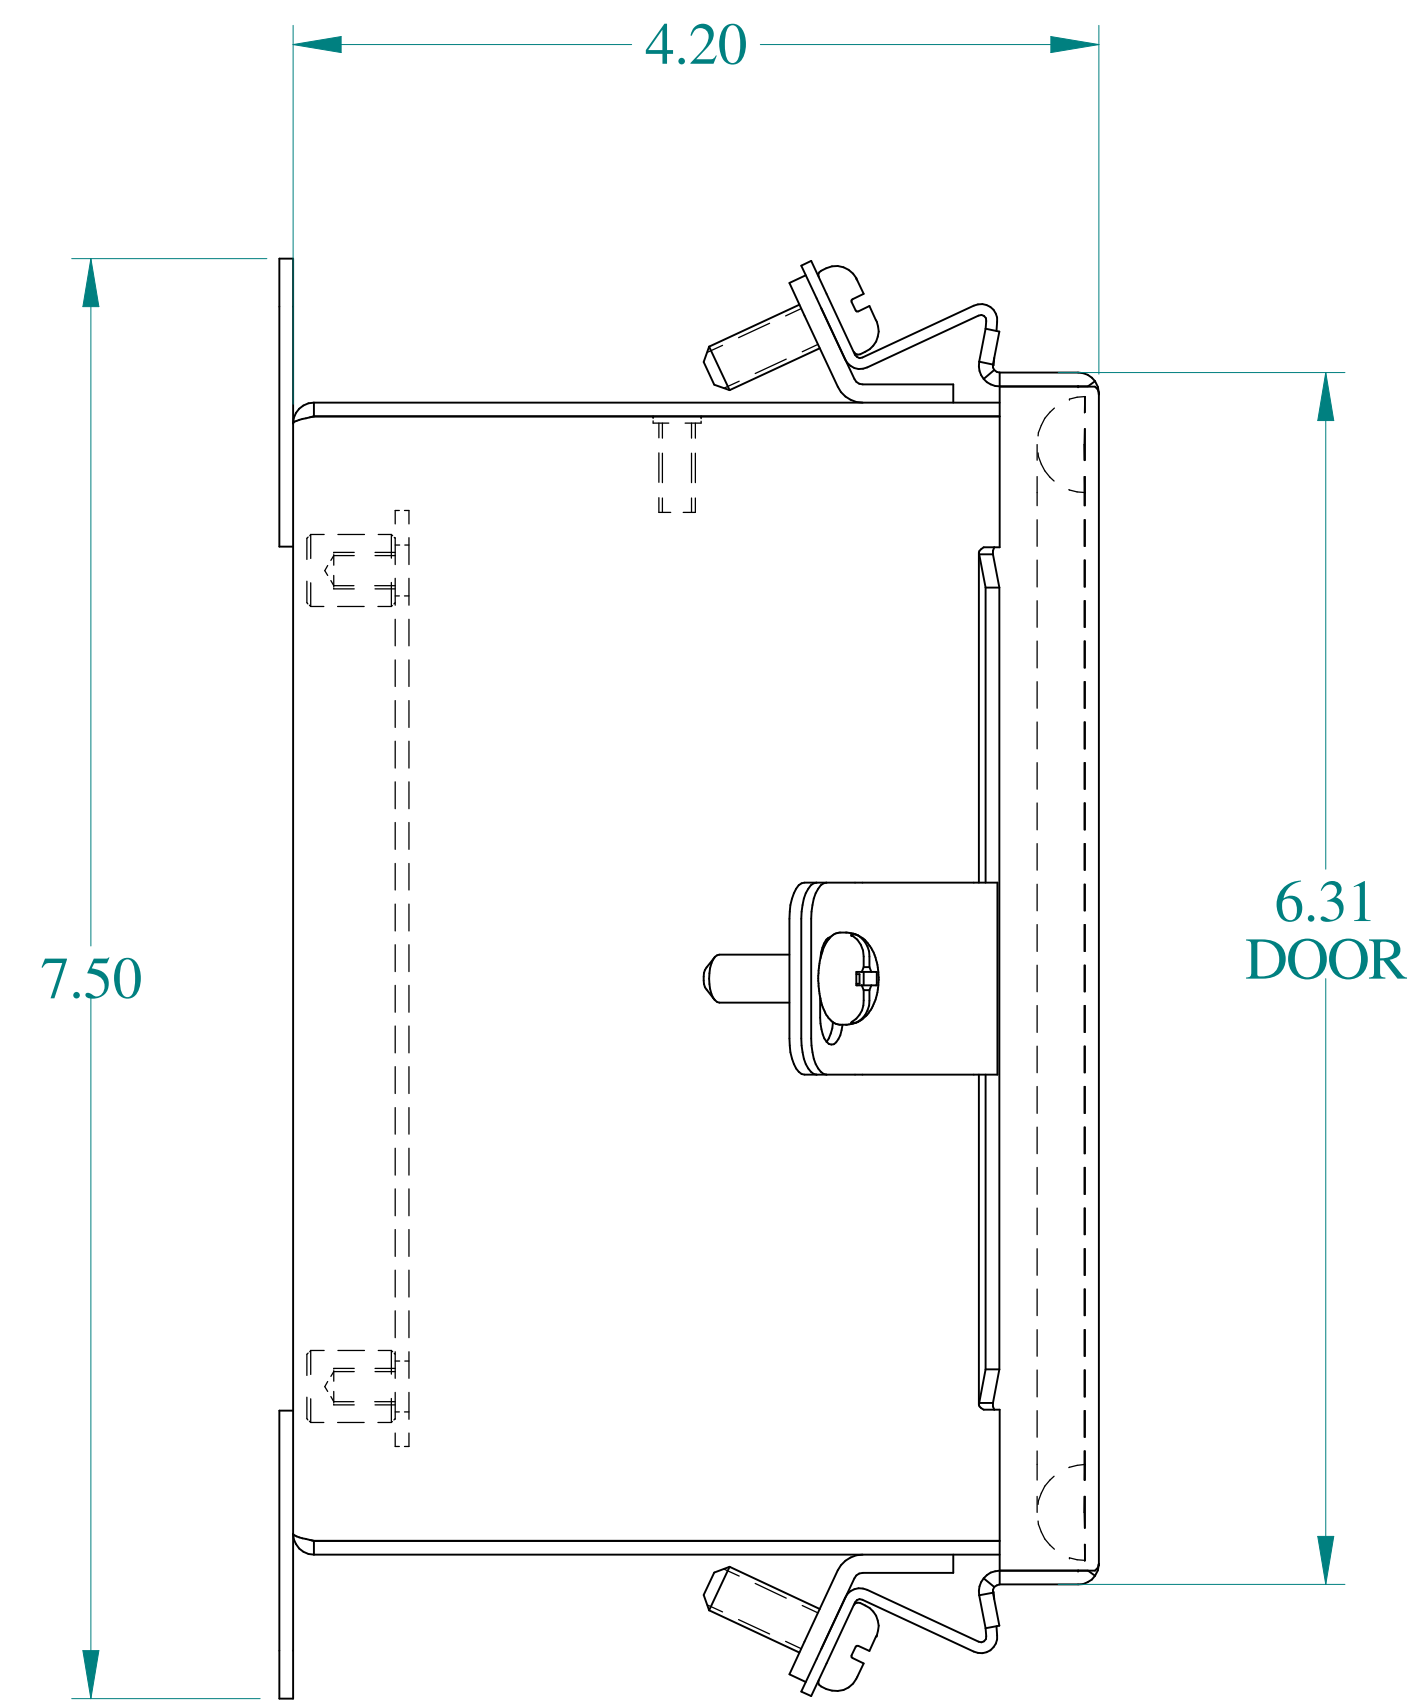

TOP VIEW

ISOMETRIC VIEWS

SIDE VIEW

FRONT VIEW

SIDE VIEW

BACK VIEW

BOTTOM VIEW

Data subject to change without notice.

Part # : 1414N4SSE

Date : Nov. 22, 2018

Link: [www.hamfmg.com/1414N4SSE](http://www.hamfmg.com/1414N4SSE)