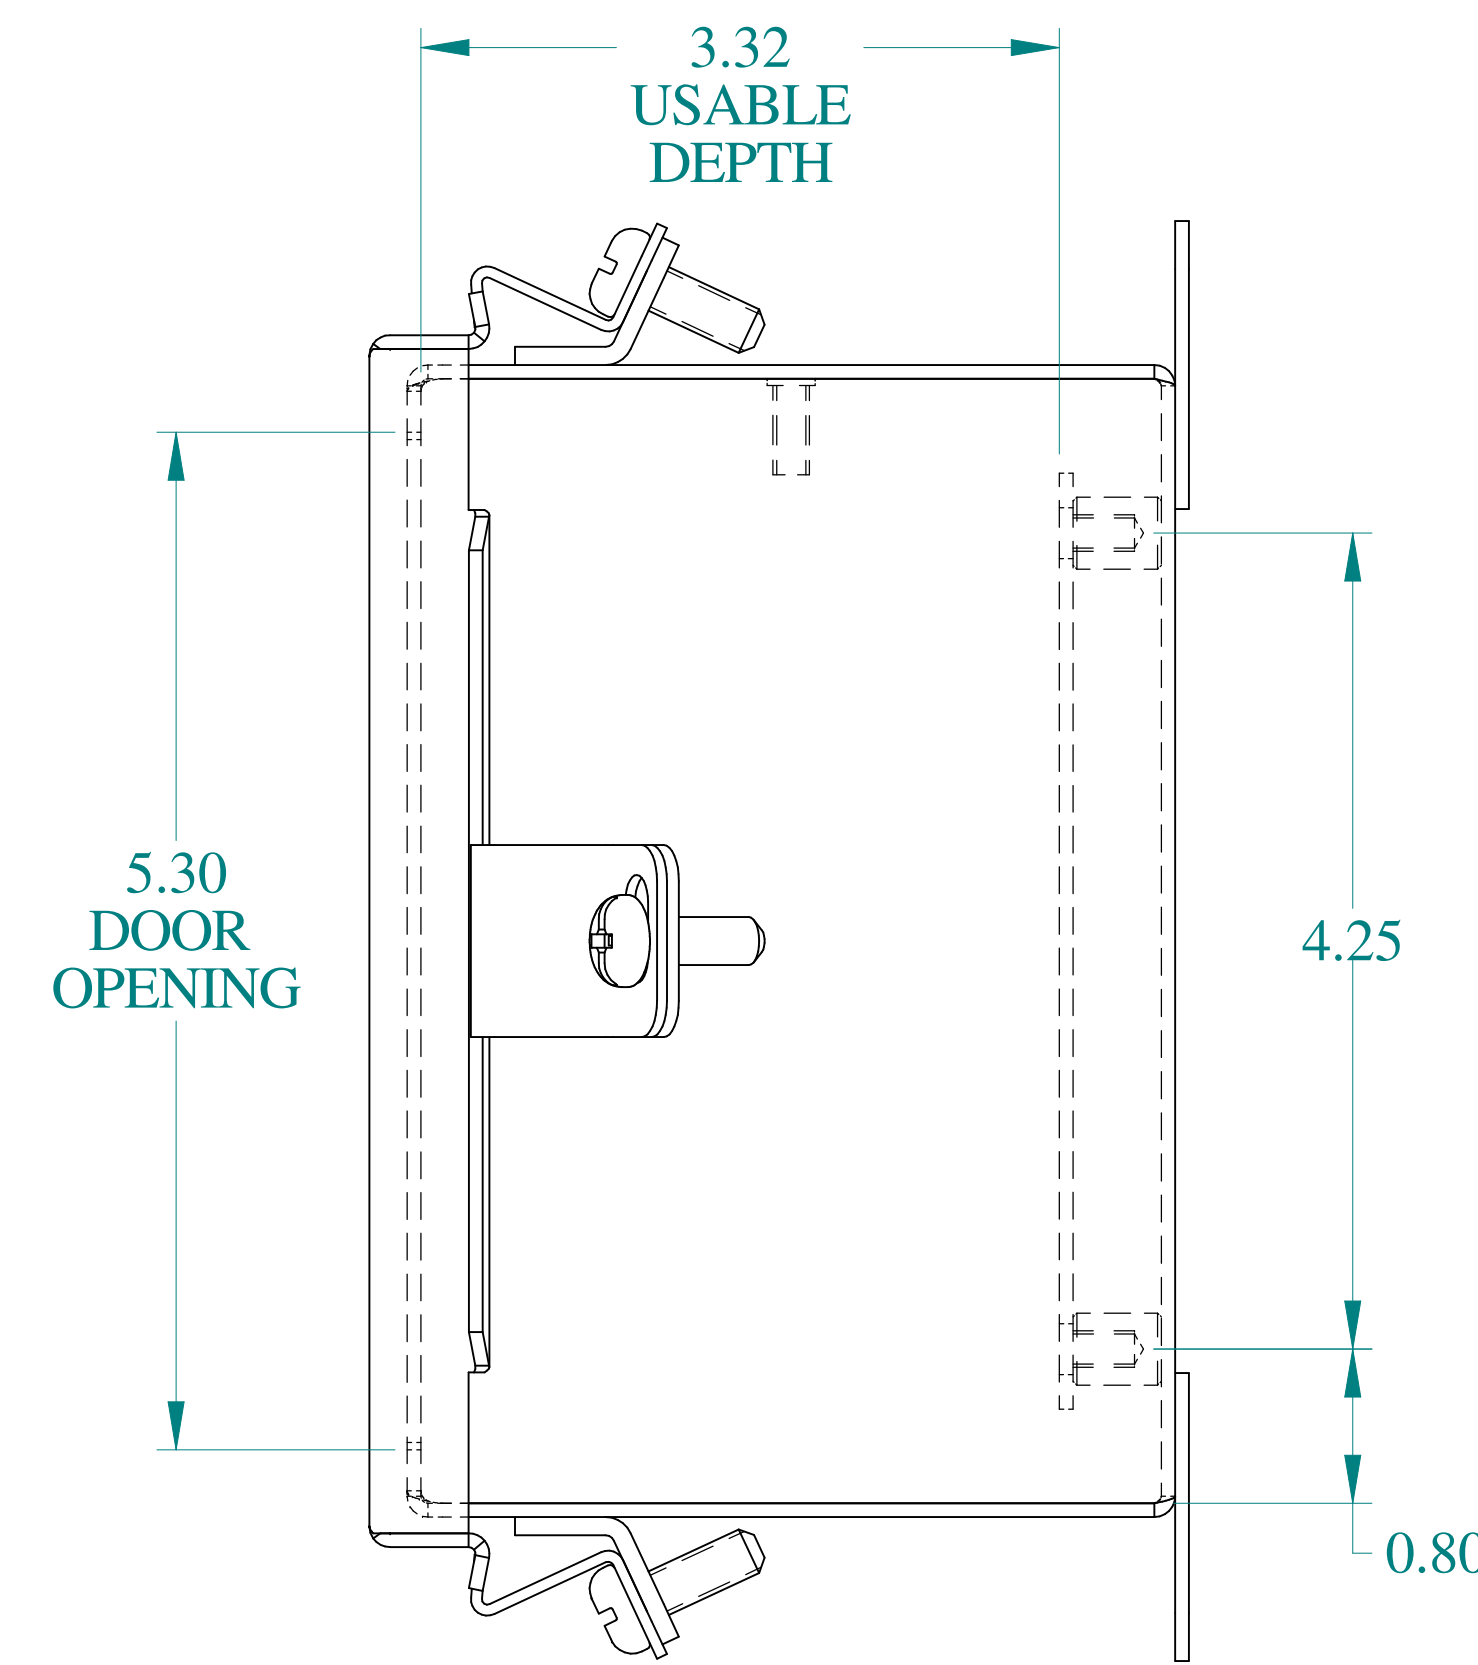

TOP VIEW

ISOMETRIC VIEWS

SIDE VIEW

FRONT VIEW

SIDE VIEW

BACK VIEW

BOTTOM VIEW

Data subject to change without notice.

Part #: 1414N4SSC4

Date : Nov. 22, 2018

Link: [www.hammg.com/1414N4SSC4](http://www.hammg.com/1414N4SSC4)