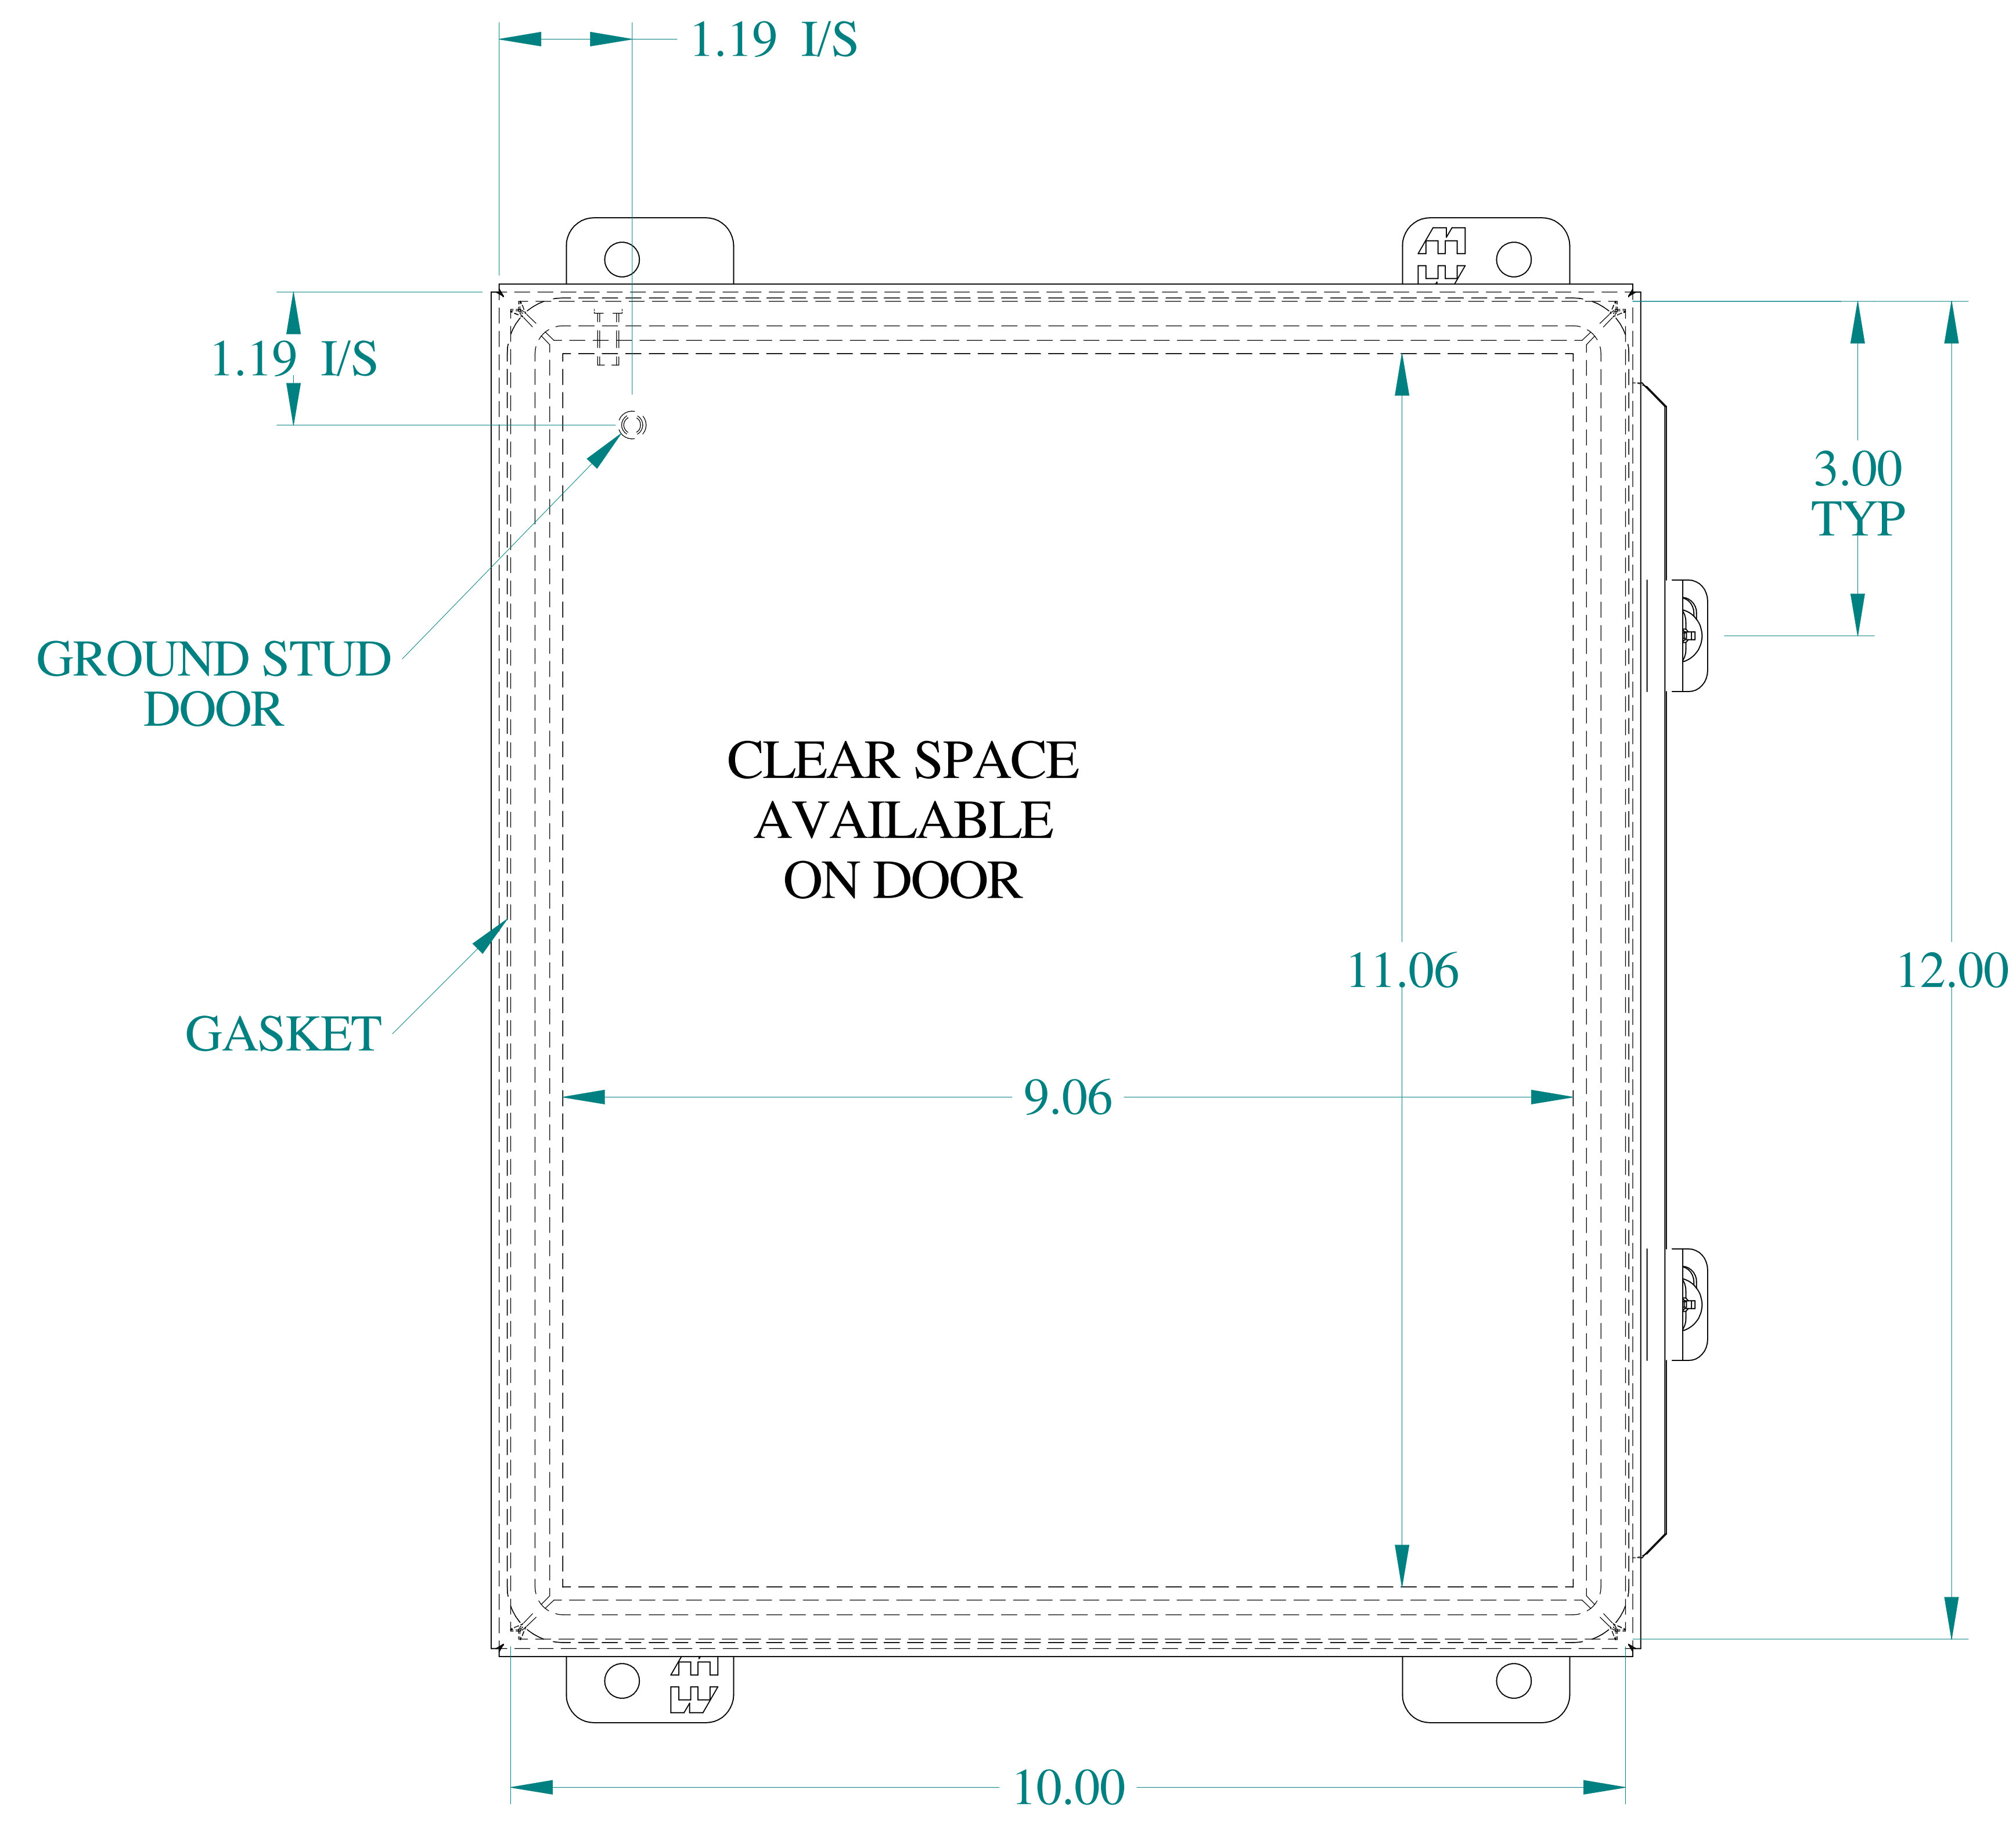

TOP VIEW

ISOMETRIC VIEWS

SIDE VIEW

FRONT VIEW

SIDE VIEW

BACK VIEW

BOTTOM VIEW

Data subject to change without notice.

Part # : 1414N4PHSSK

Date : Nov. 22, 2018

Link: www.hamfmfg.com/1414N4PHSSK