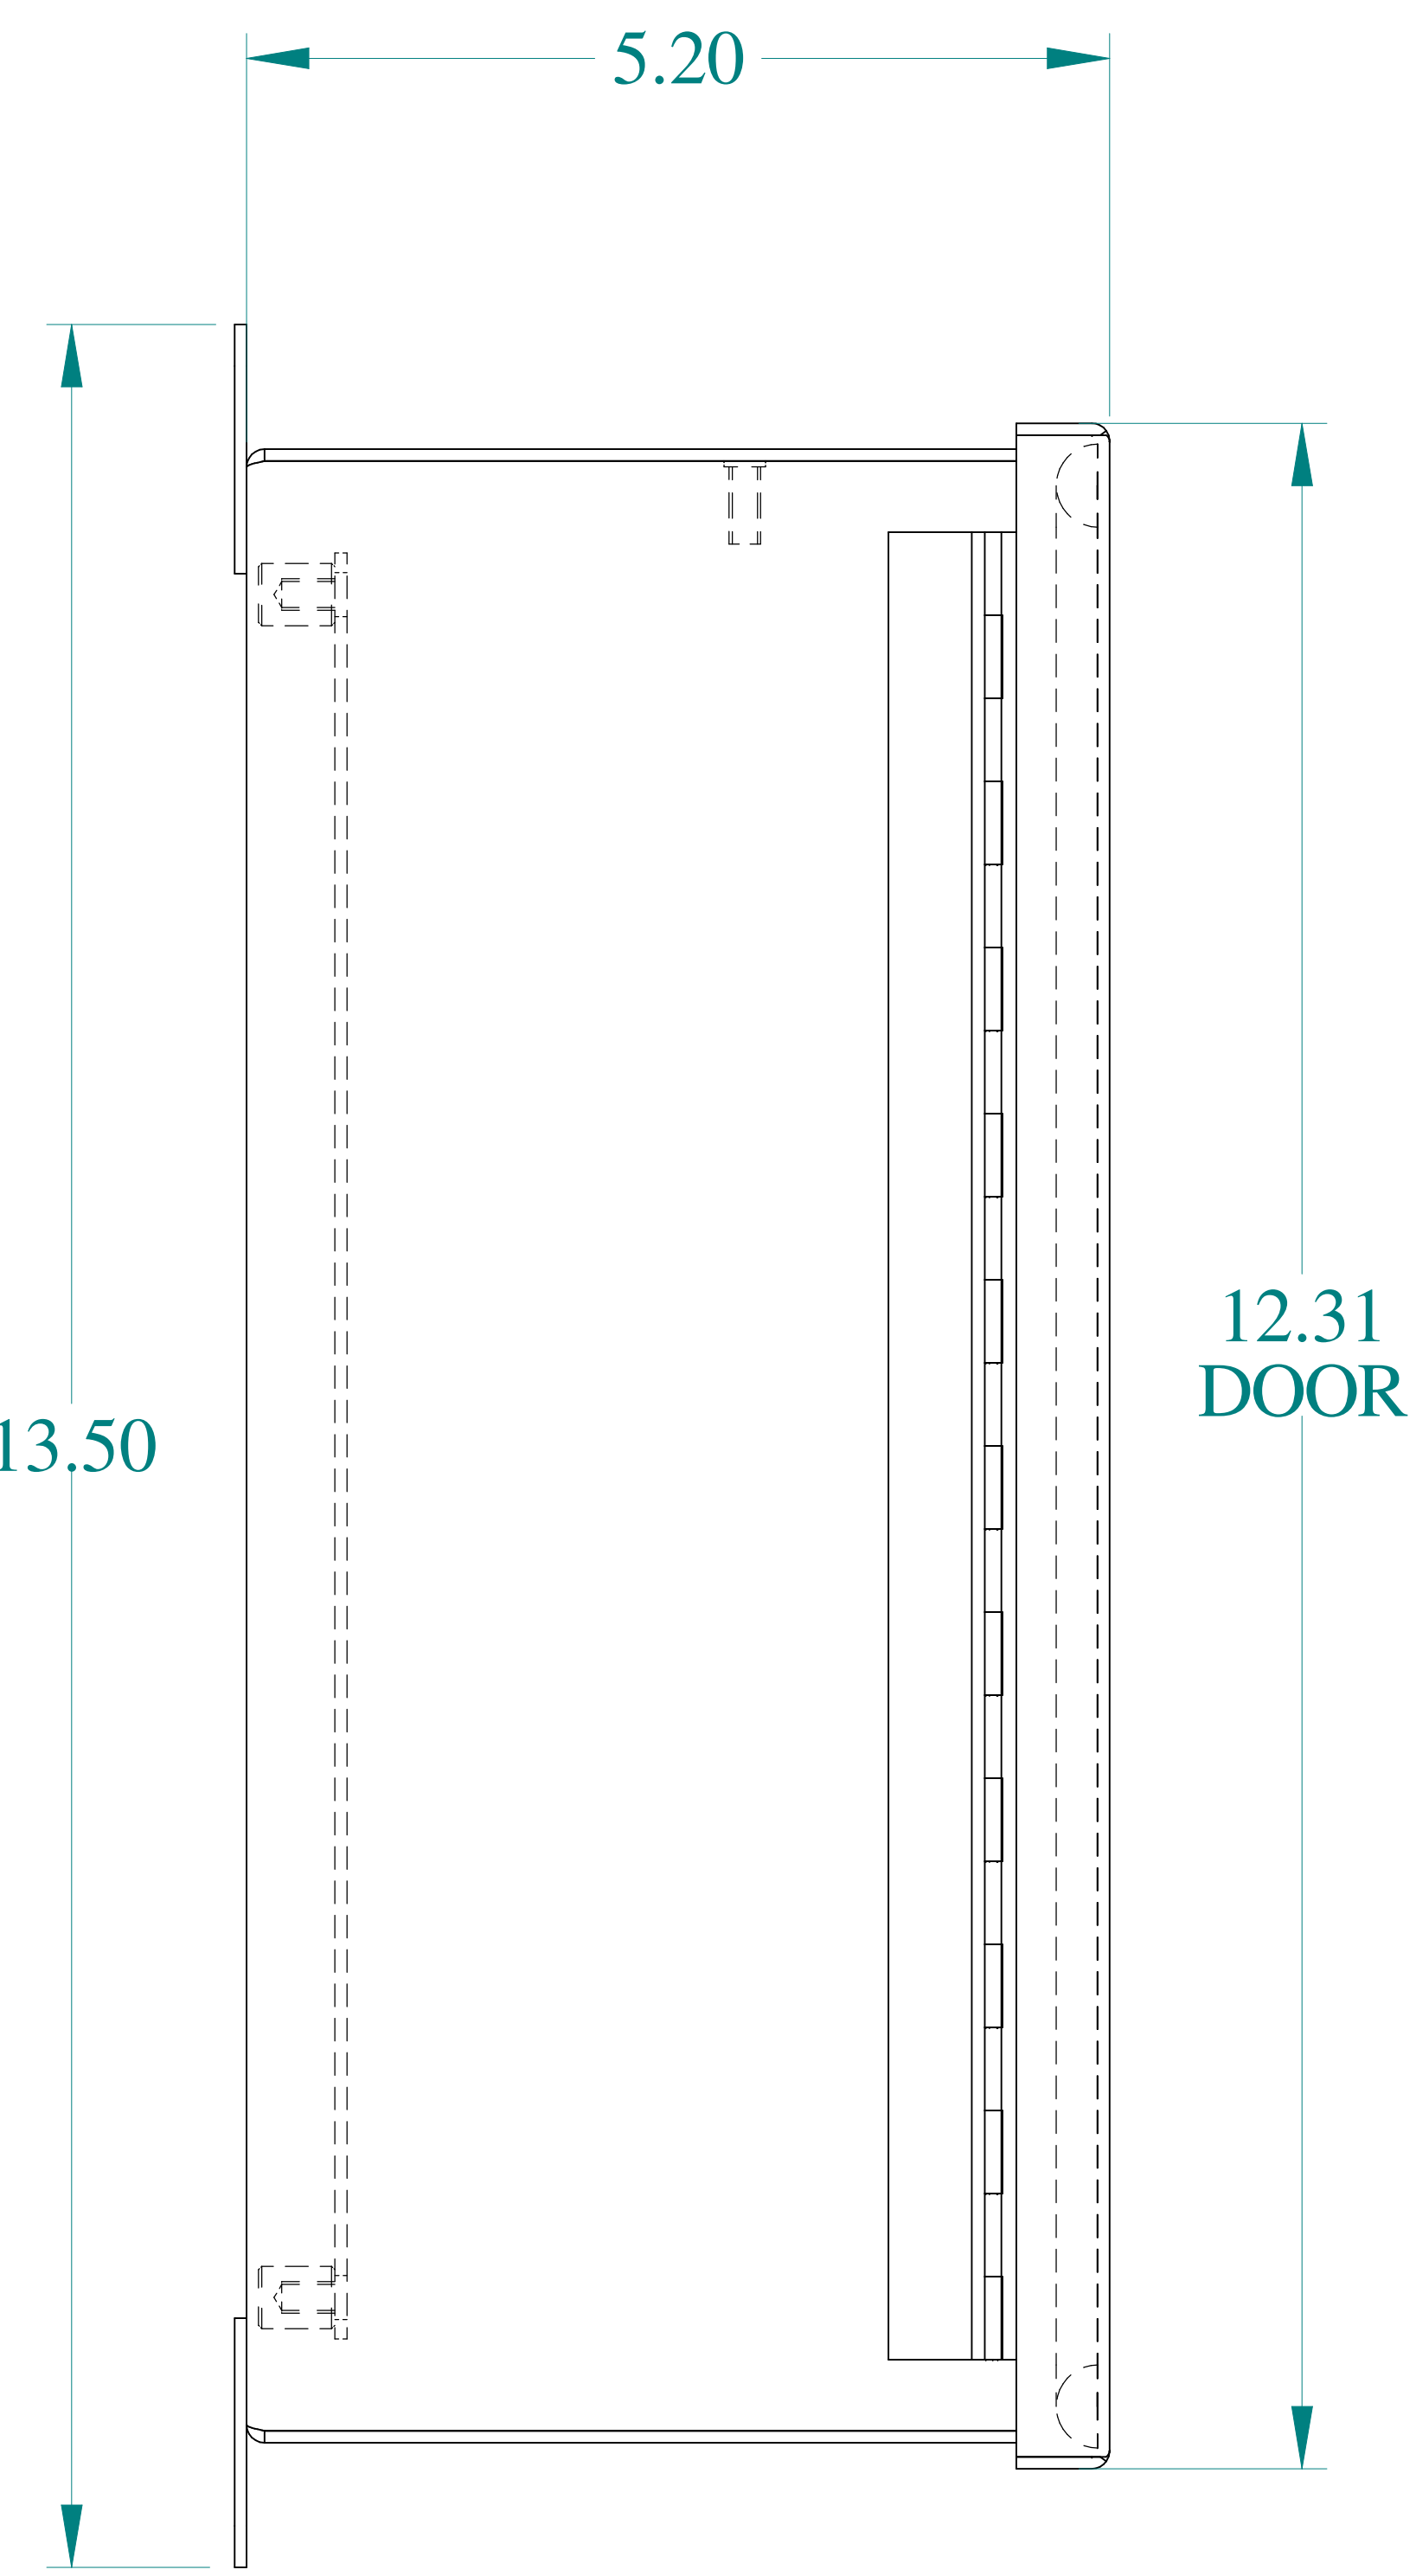

TOP VIEW

ISOMETRIC VIEWS

SIDE VIEW

FRONT VIEW

SIDE VIEW

BACK VIEW

BOTTOM VIEW

Data subject to change without notice.

Part # : 1414N4PHSSK

Date : Nov. 22, 2018

Link: www.hamfmfg.com/1414N4PHSSK