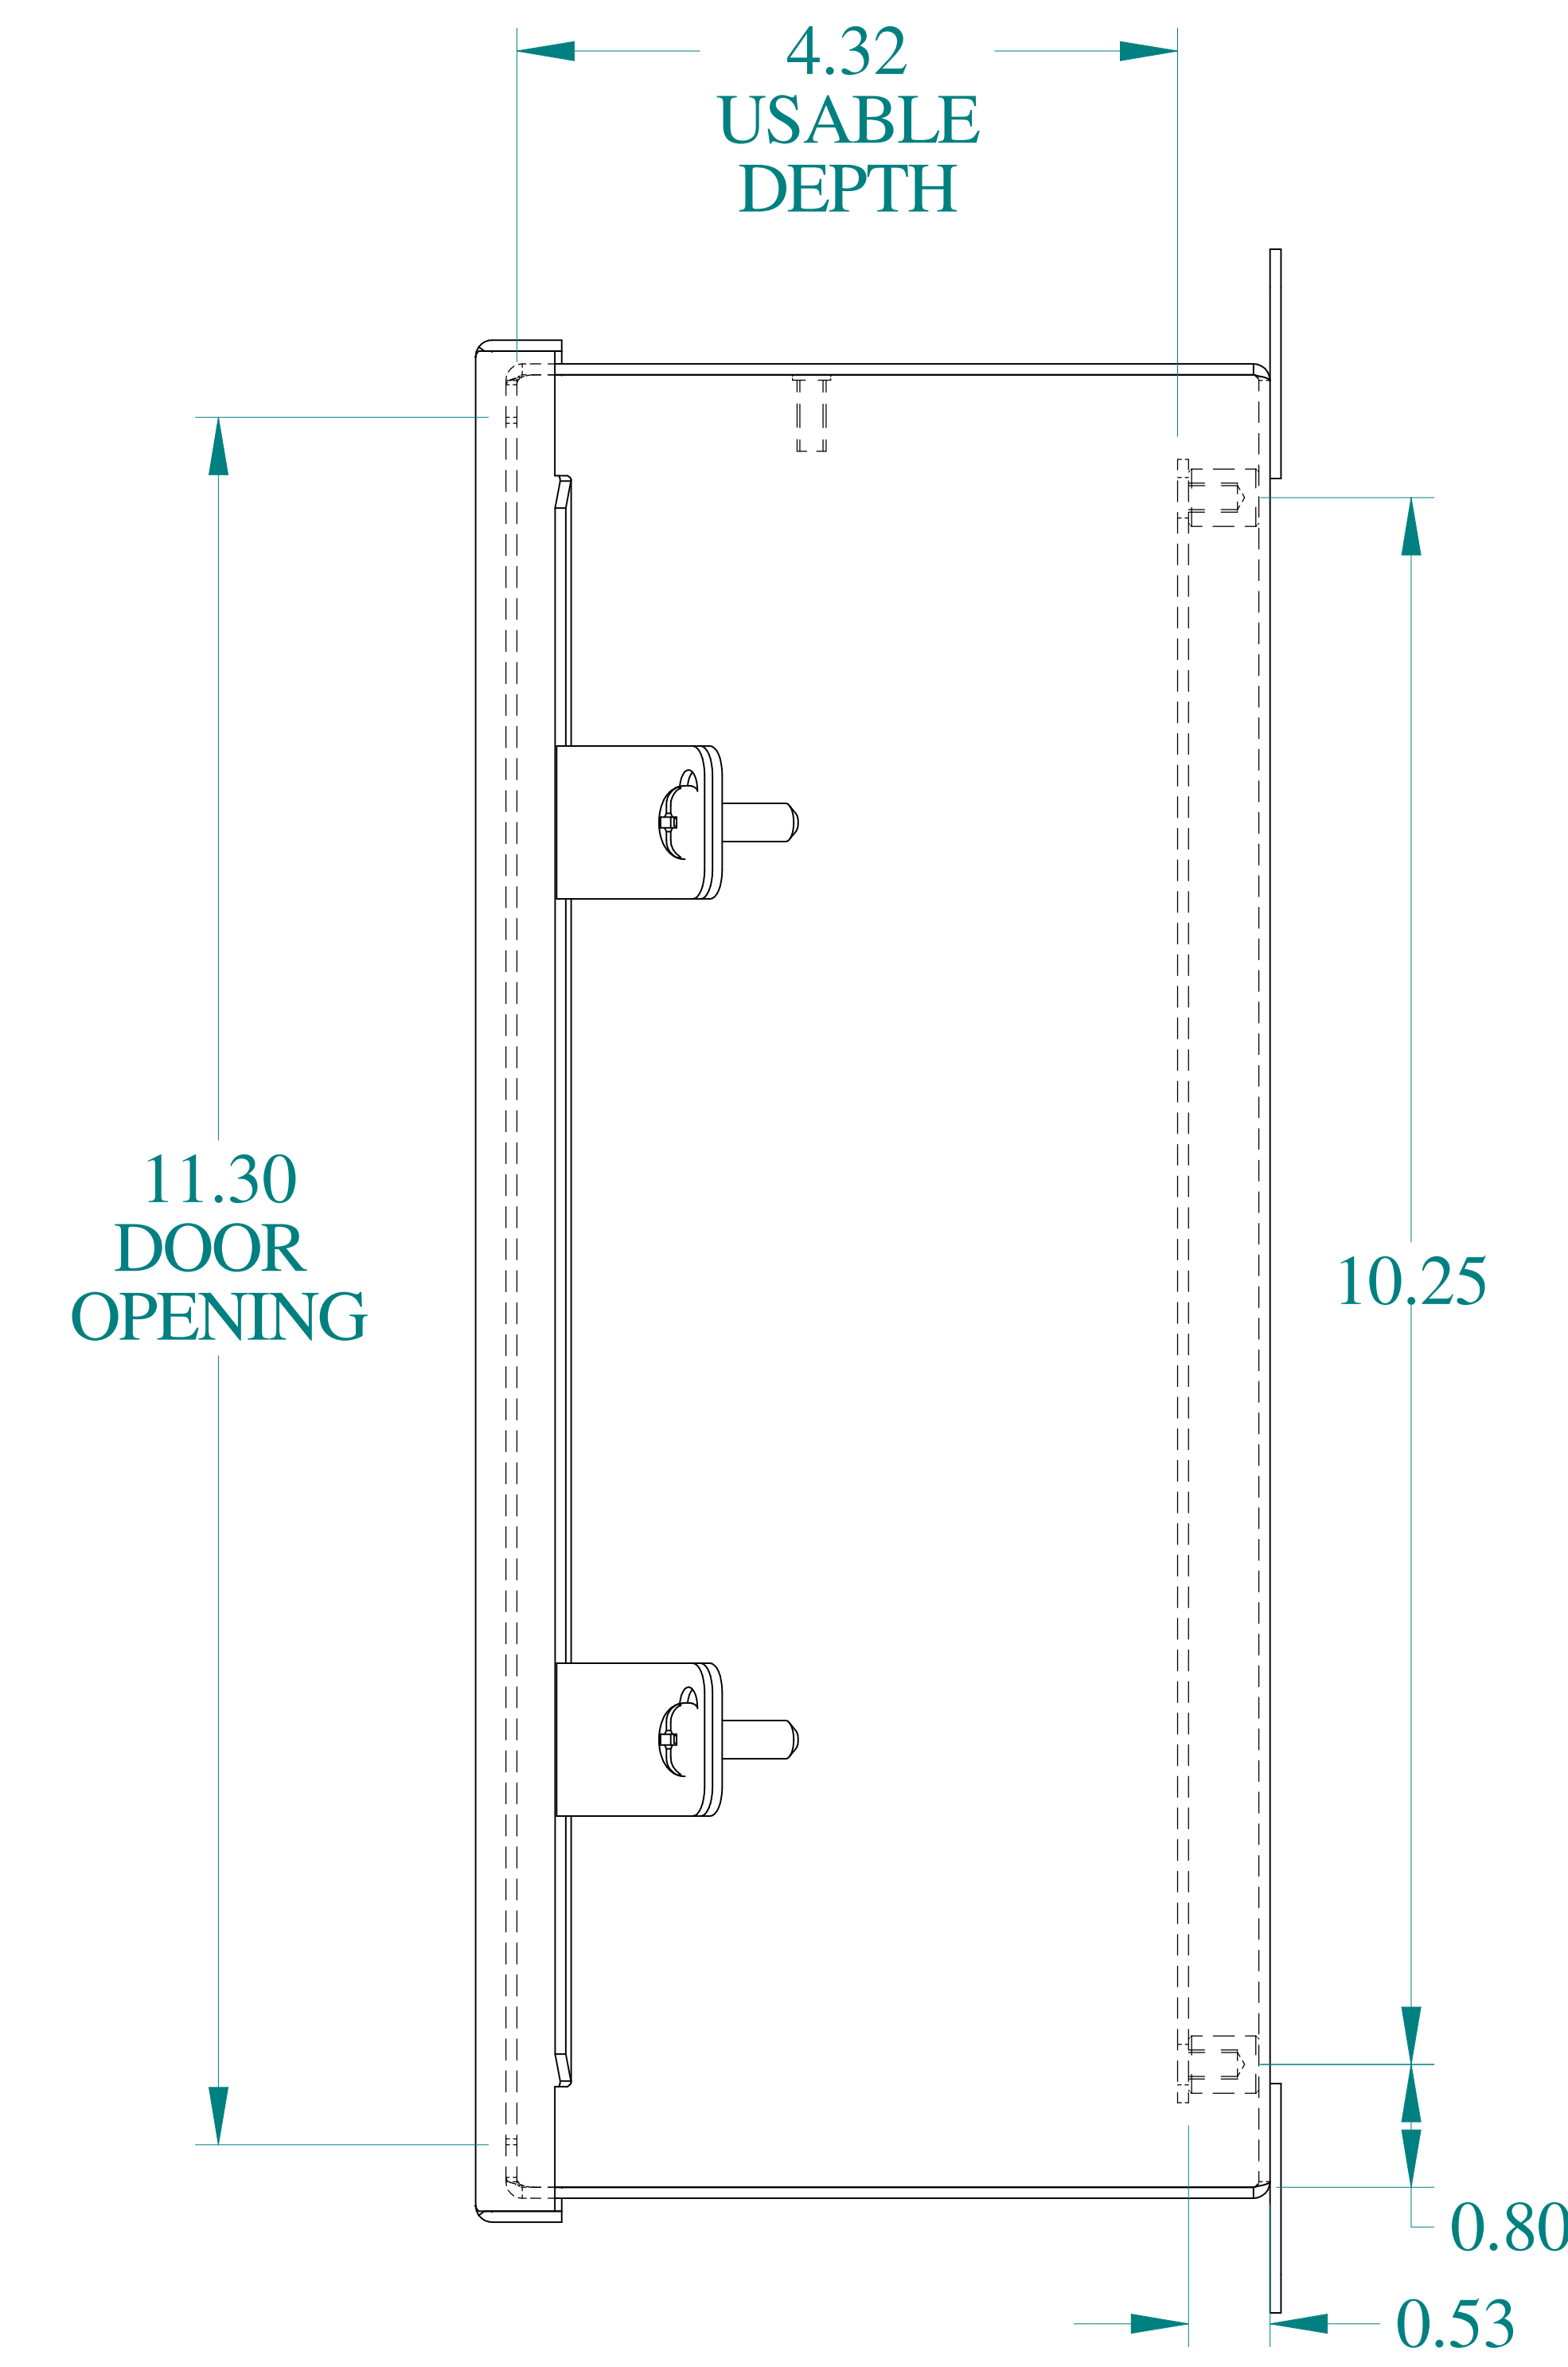

TOP VIEW

ISOMETRIC VIEWS

SIDE VIEW

FRONT VIEW

SIDE VIEW

BACK VIEW

BOTTOM VIEW

Data subject to change without notice.

Part # : 1414N4PHSSK

Date : Nov. 22, 2018

Link: www.hamfmfg.com/1414N4PHSSK