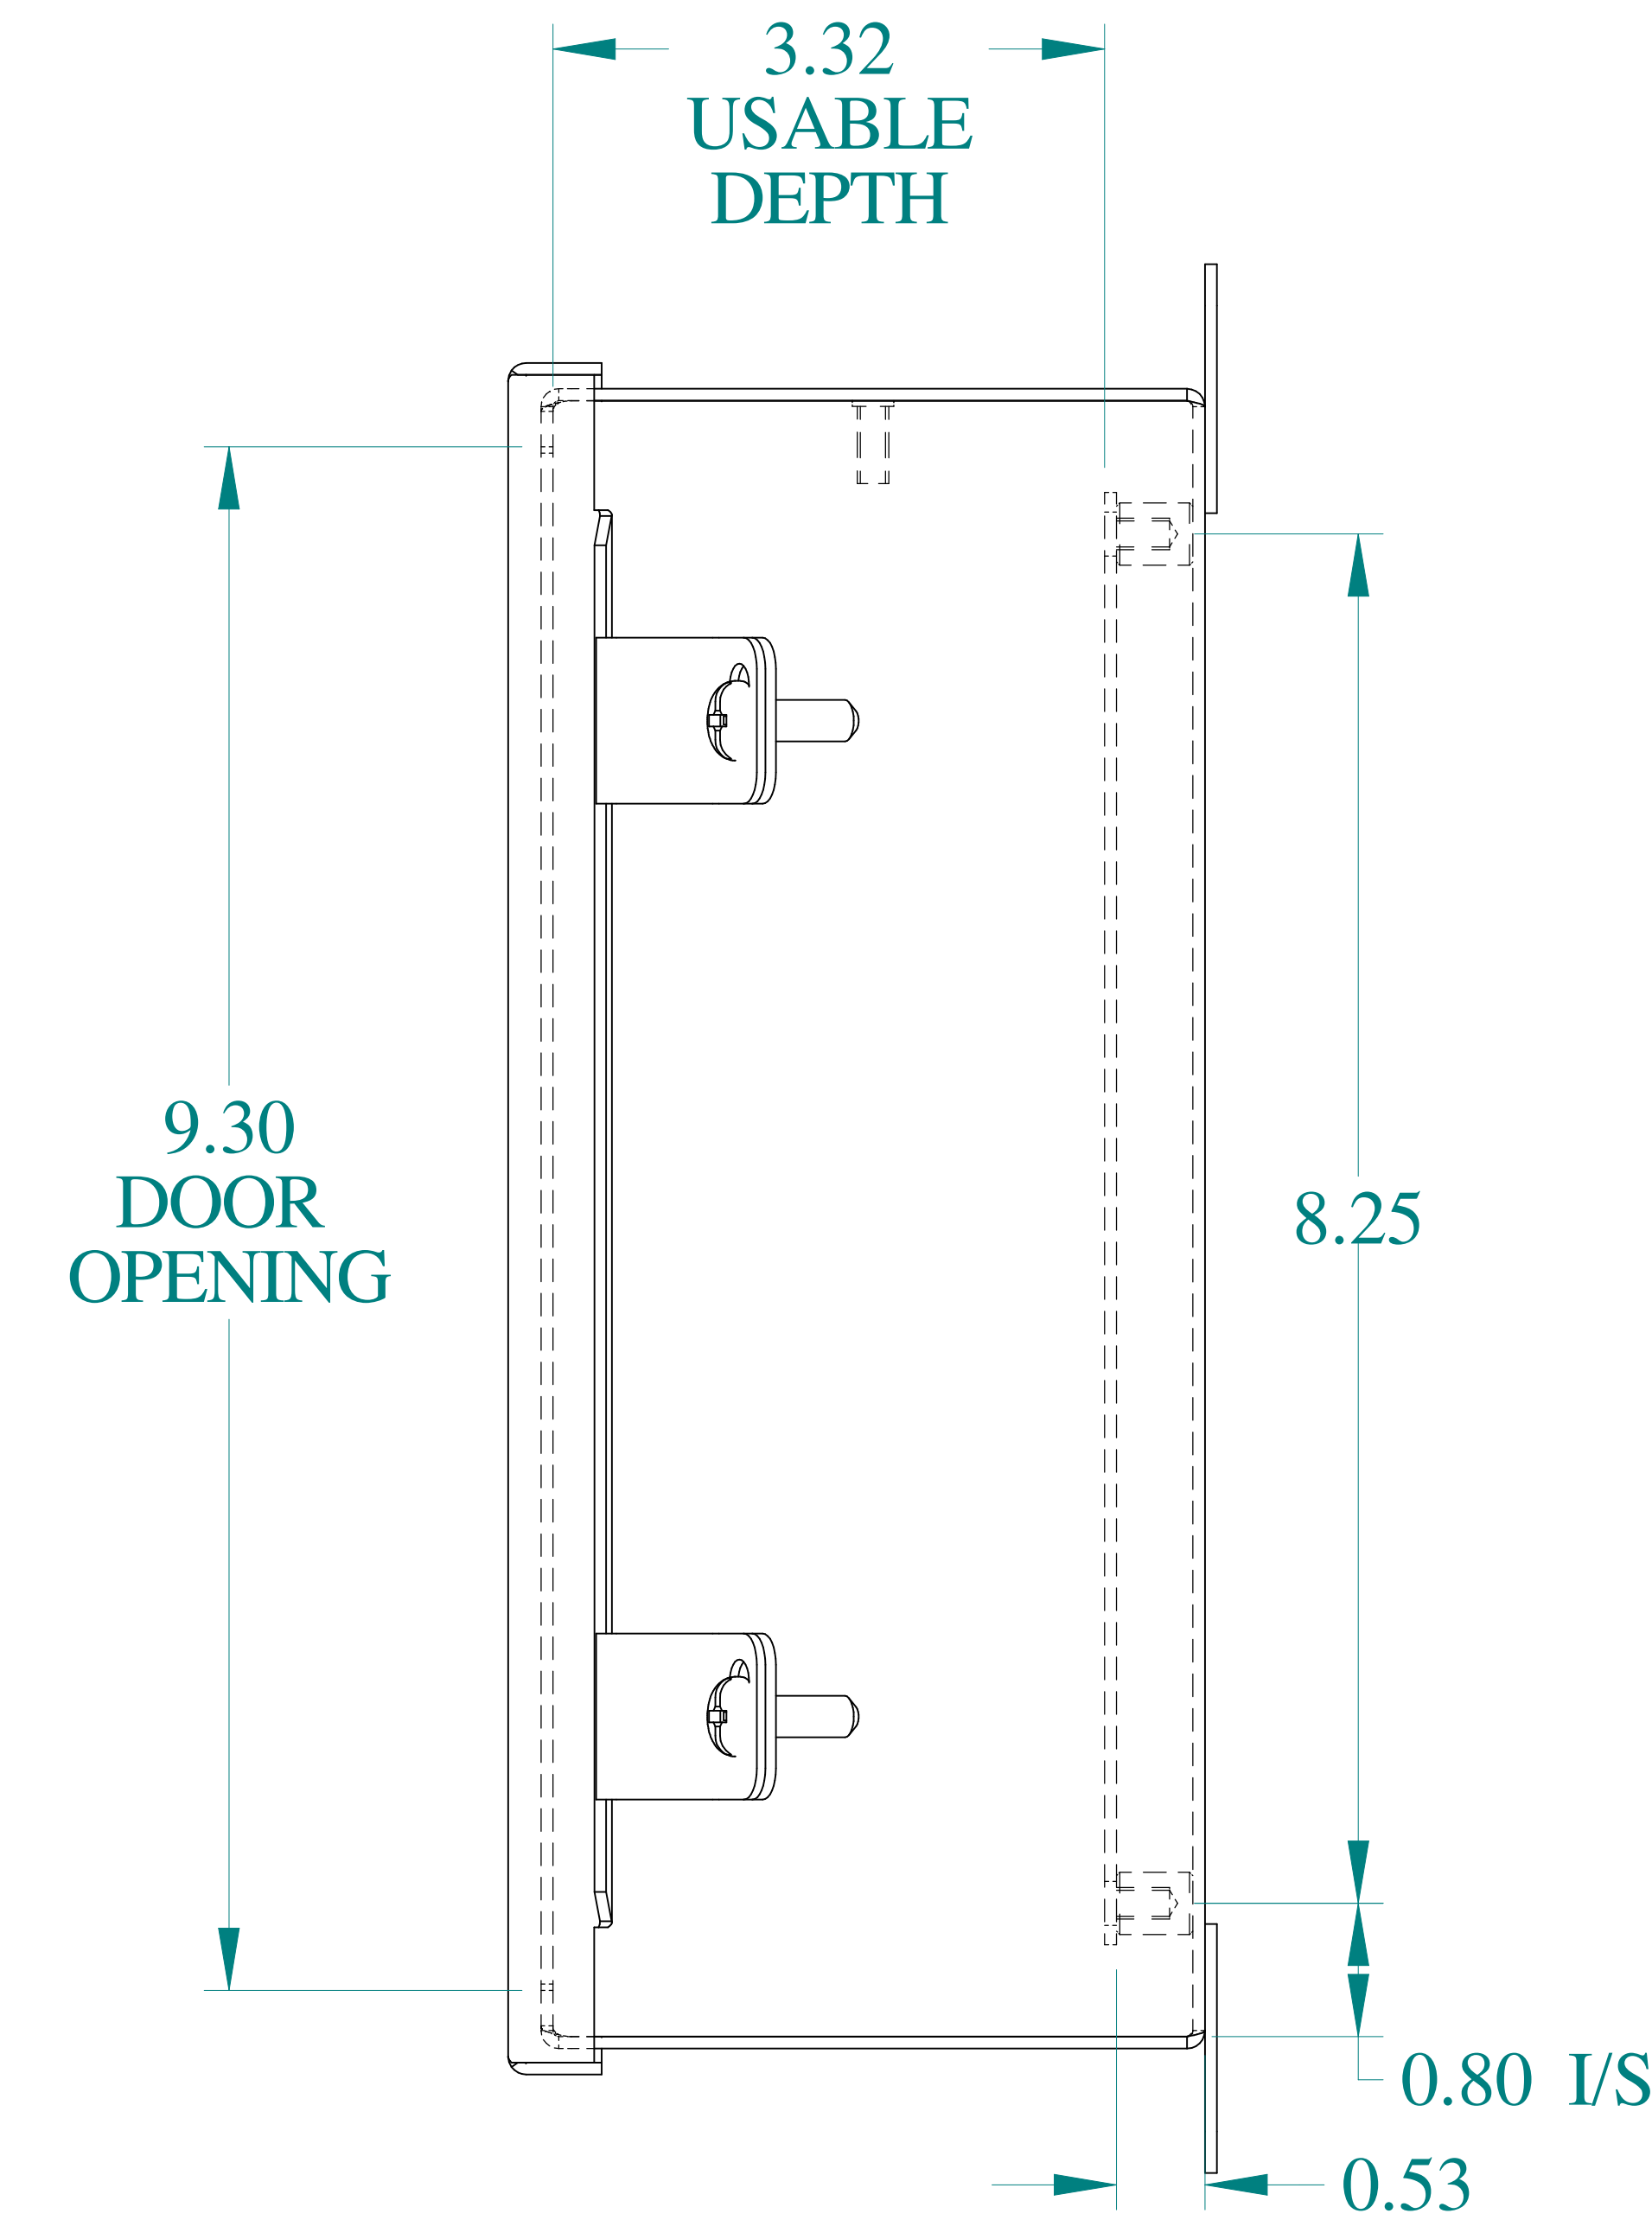

TOP VIEW

ISOMETRIC VIEWS

SIDE VIEW

FRONT VIEW

SIDE VIEW

BACK VIEW

BOTTOM VIEW

Data subject to change without notice.

Part # : 1414N4PHSSI

Date : Nov. 22, 2018

Link: www.hammg.com/1414N4PHSSI