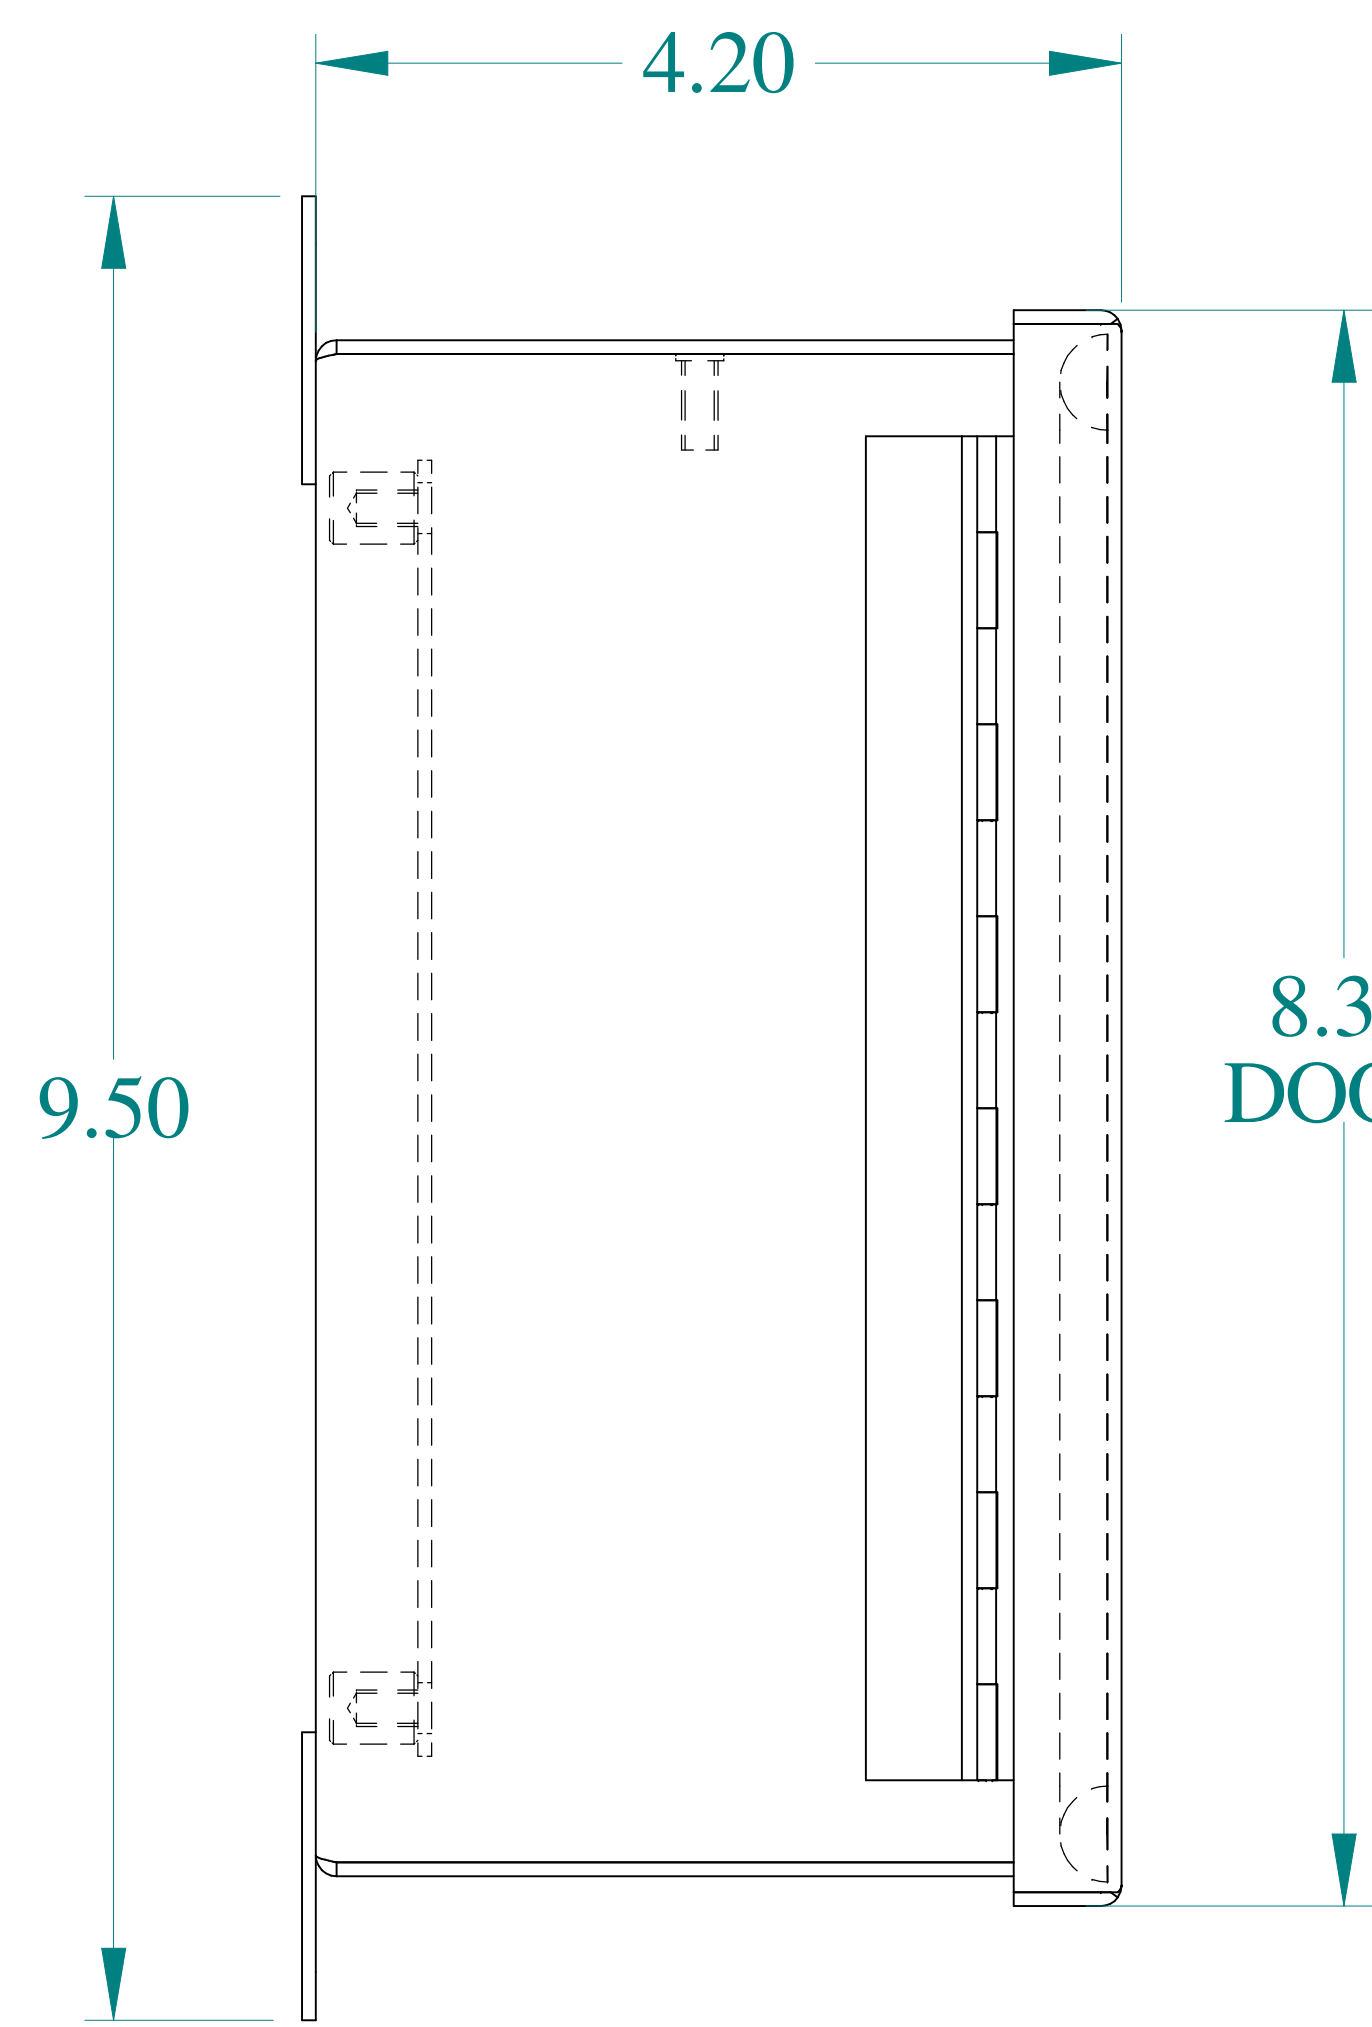

TOP VIEW

ISOMETRIC VIEWS

SIDE VIEW

FRONT VIEW

SIDE VIEW

BACK VIEW

BOTTOM VIEW

Data subject to change without notice.

Part # : 1414N4PHSSG4

Date : Nov. 22, 2018

Link: www.hammondmfg.com/1414N4PHSSG4