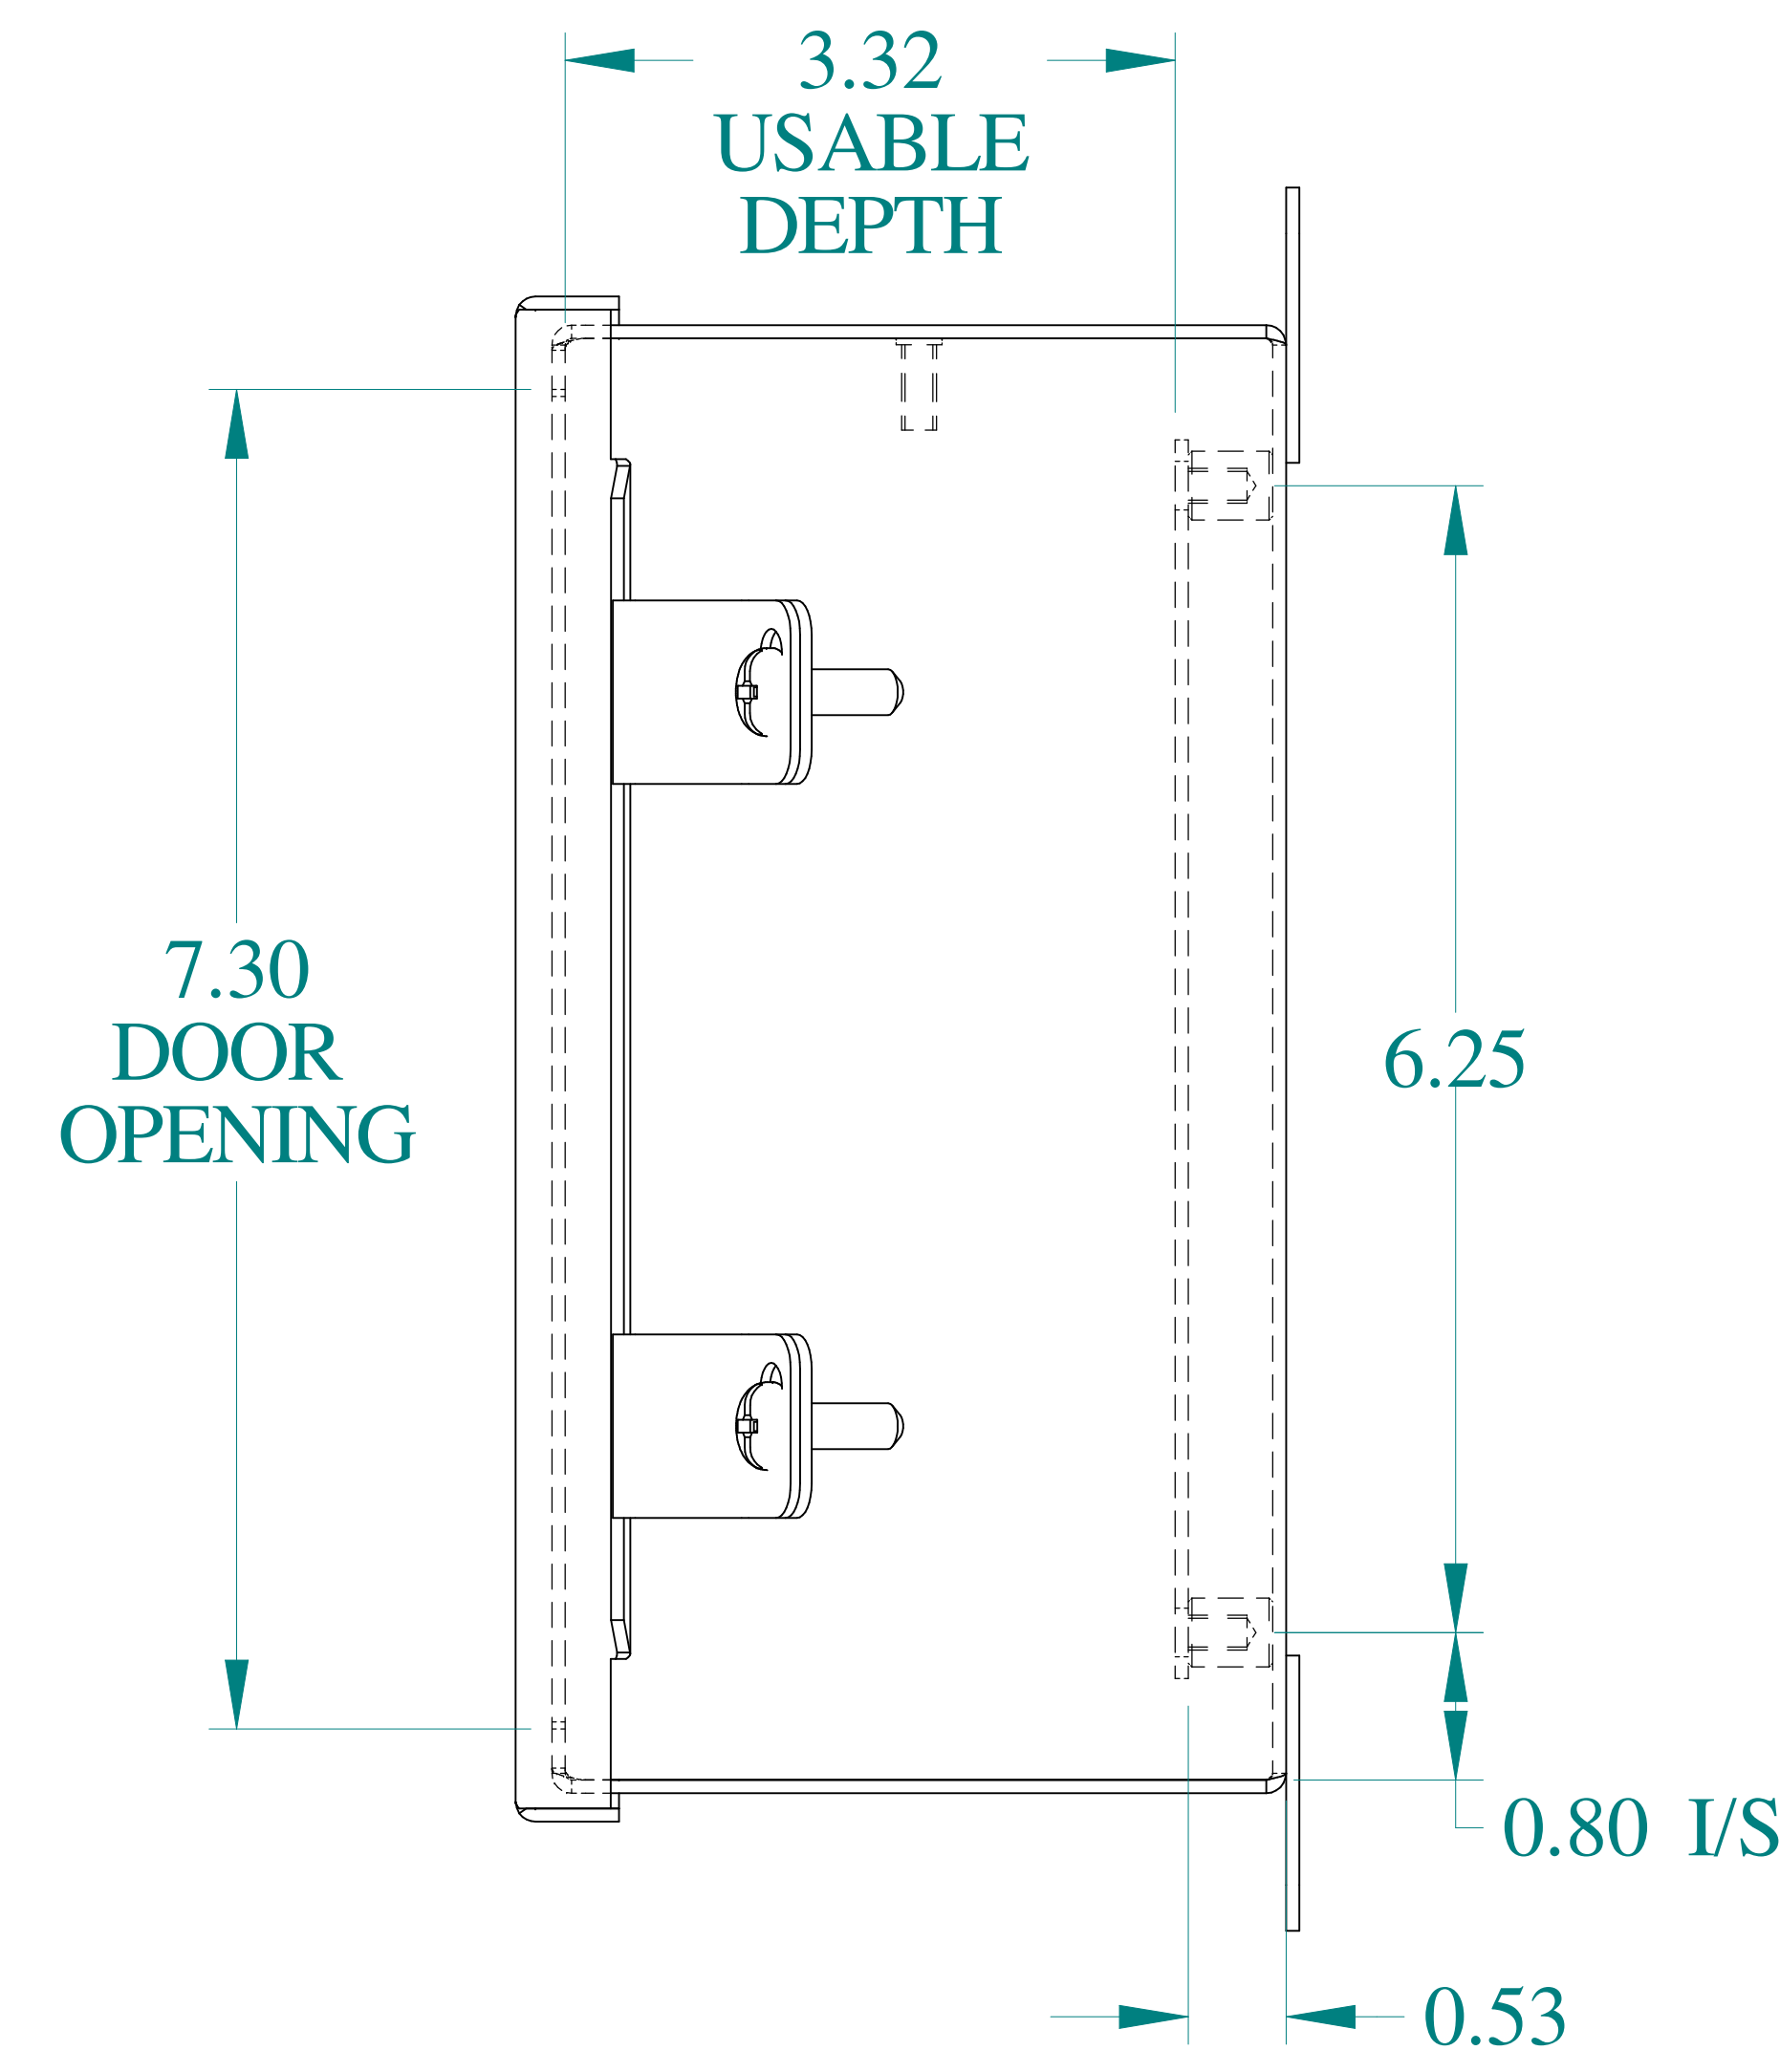

TOP VIEW

ISOMETRIC VIEWS

SIDE VIEW

FRONT VIEW

SIDE VIEW

BACK VIEW

BOTTOM VIEW

Data subject to change without notice.

Part # : 1414N4PHSSG4

Date : Nov. 22, 2018

Link: www.hammondmfg.com/1414N4PHSSG4