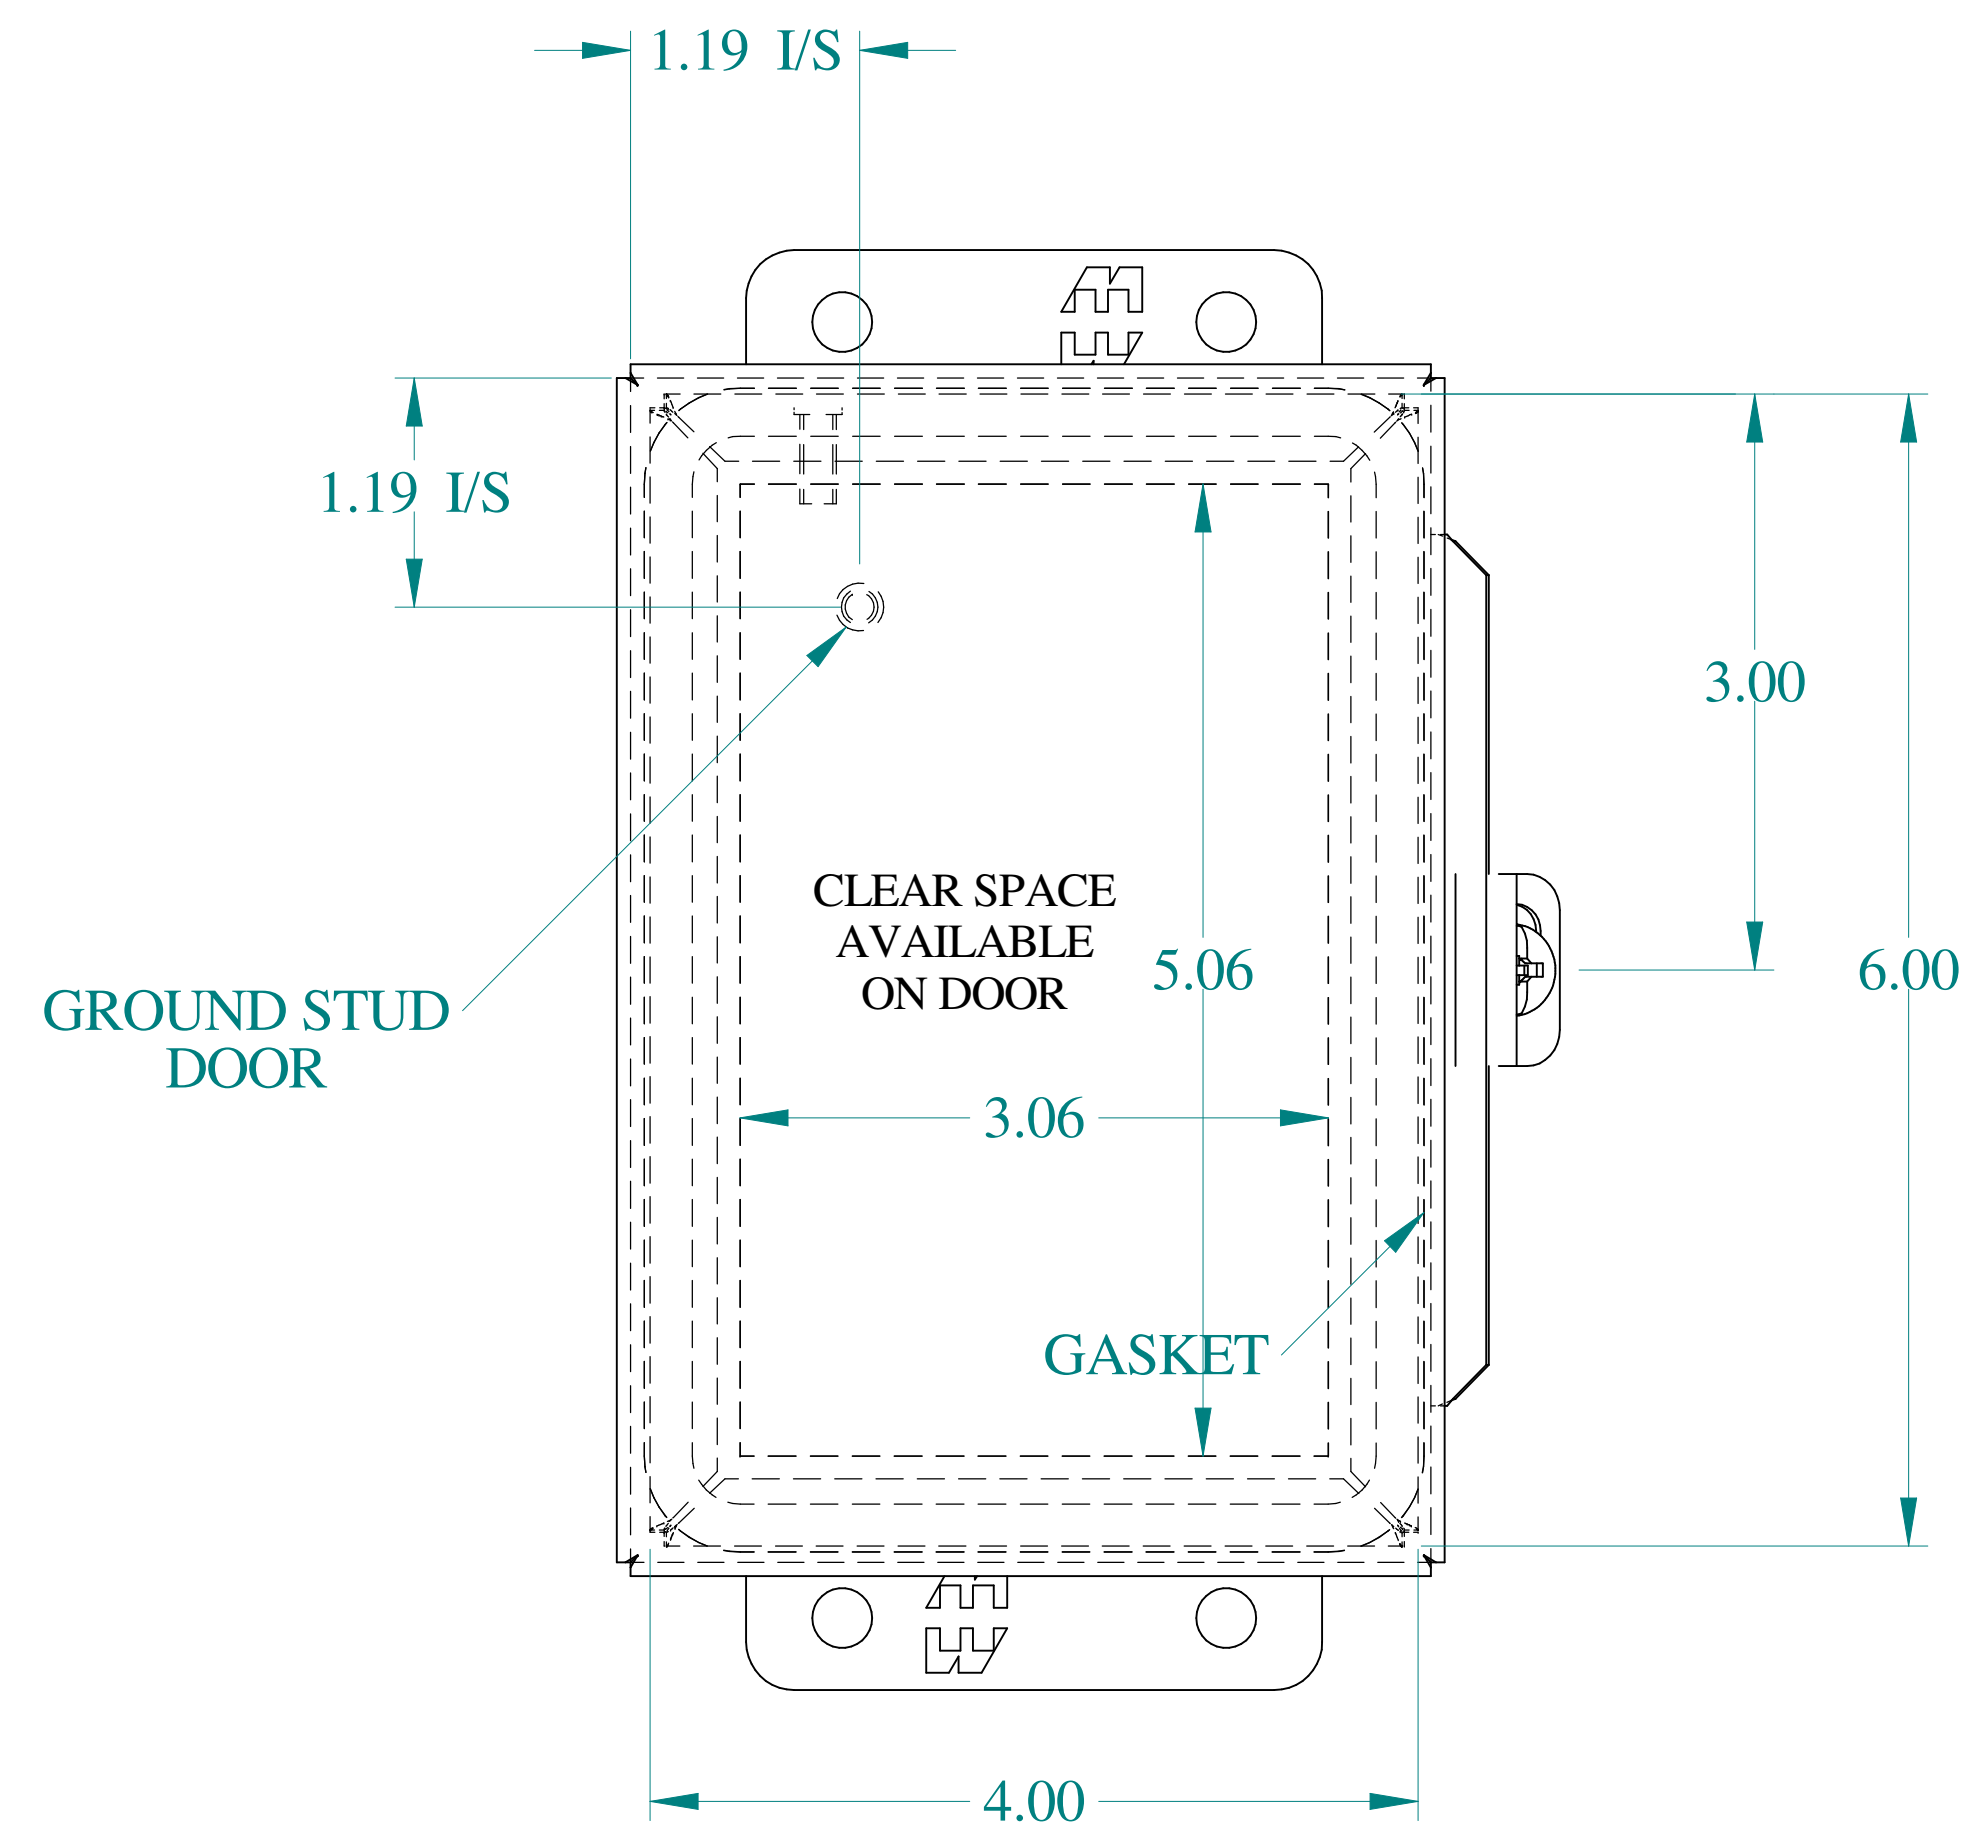

TOP VIEW

ISOMETRIC VIEWS

SIDE VIEW

FRONT VIEW

SIDE VIEW

BACK VIEW

BOTTOM VIEW

Data subject to change without notice.

Part #: 1414N4PHSSC4

Date : Nov. 22, 2018

Link: www.hamdmfg.com/1414N4PHSSC4