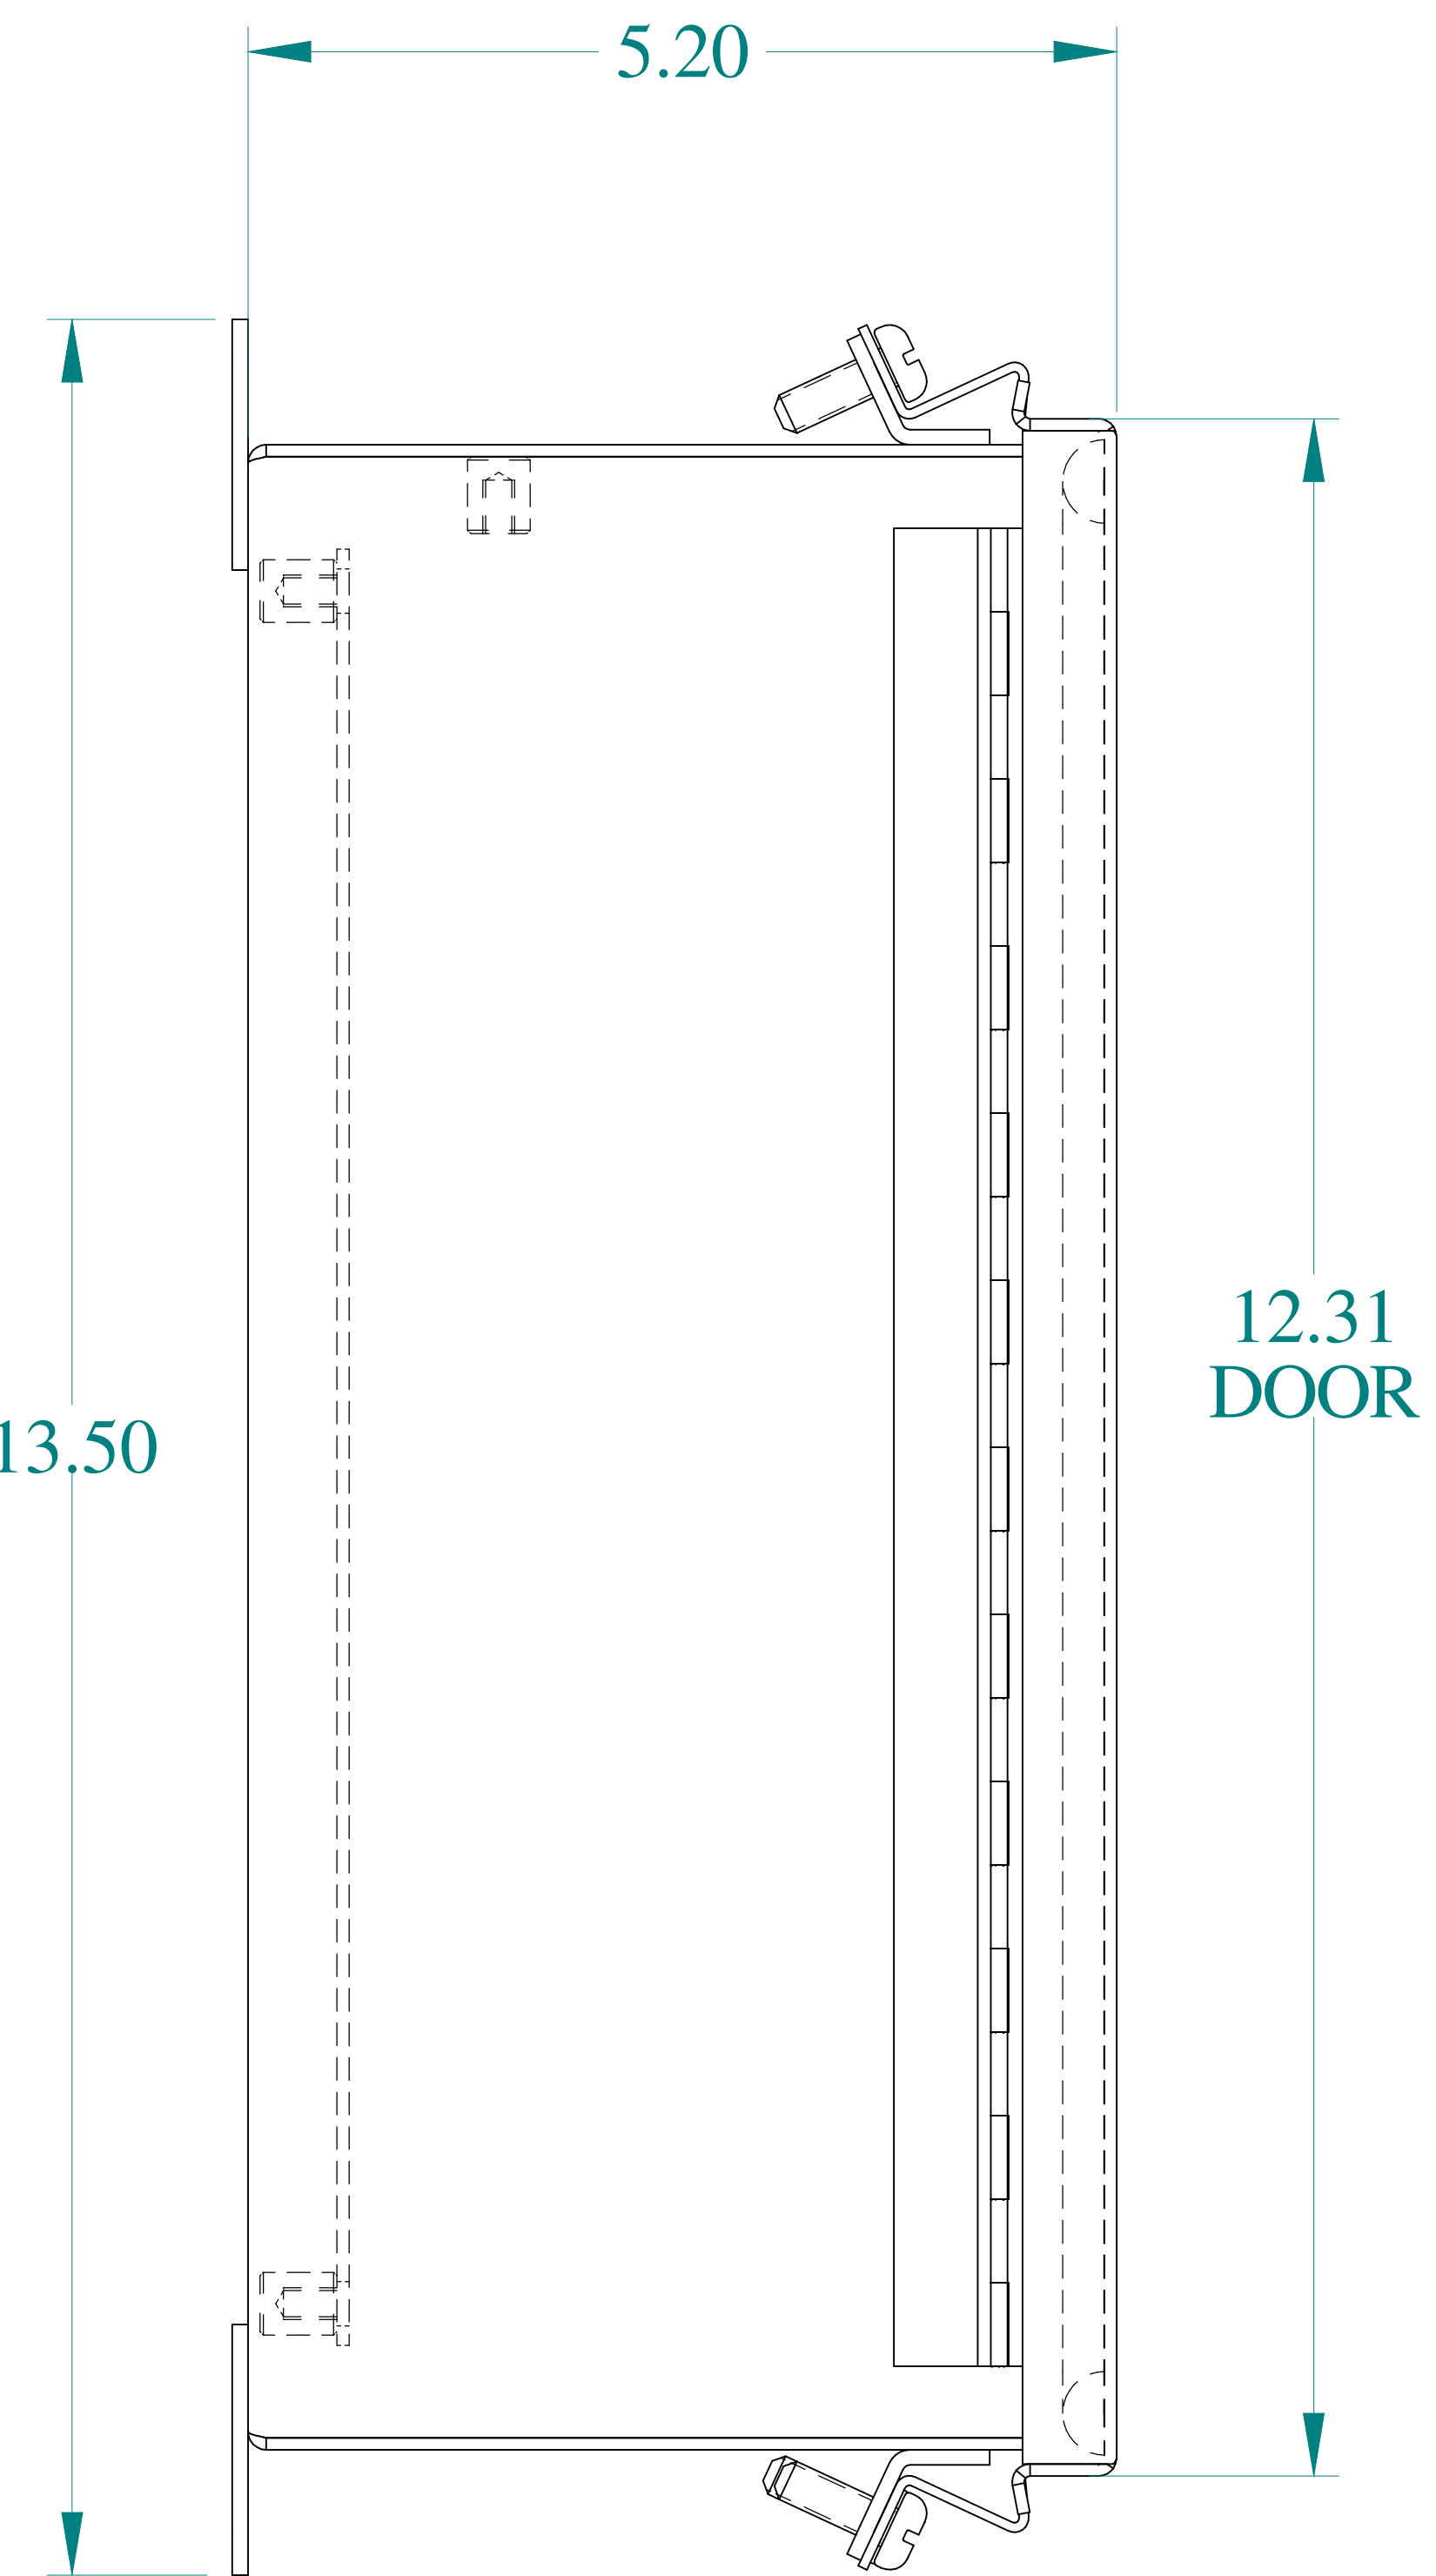

TOP VIEW

ISOMETRIC VIEWS

SIDE VIEW

FRONT VIEW

SIDE VIEW

BACK VIEW

BOTTOM VIEW

Data subject to change without notice.

Part #: 1414N4PHK

Date : Oct. 18, 2018

Link: www.hamdmfg.com/1414N4PHK