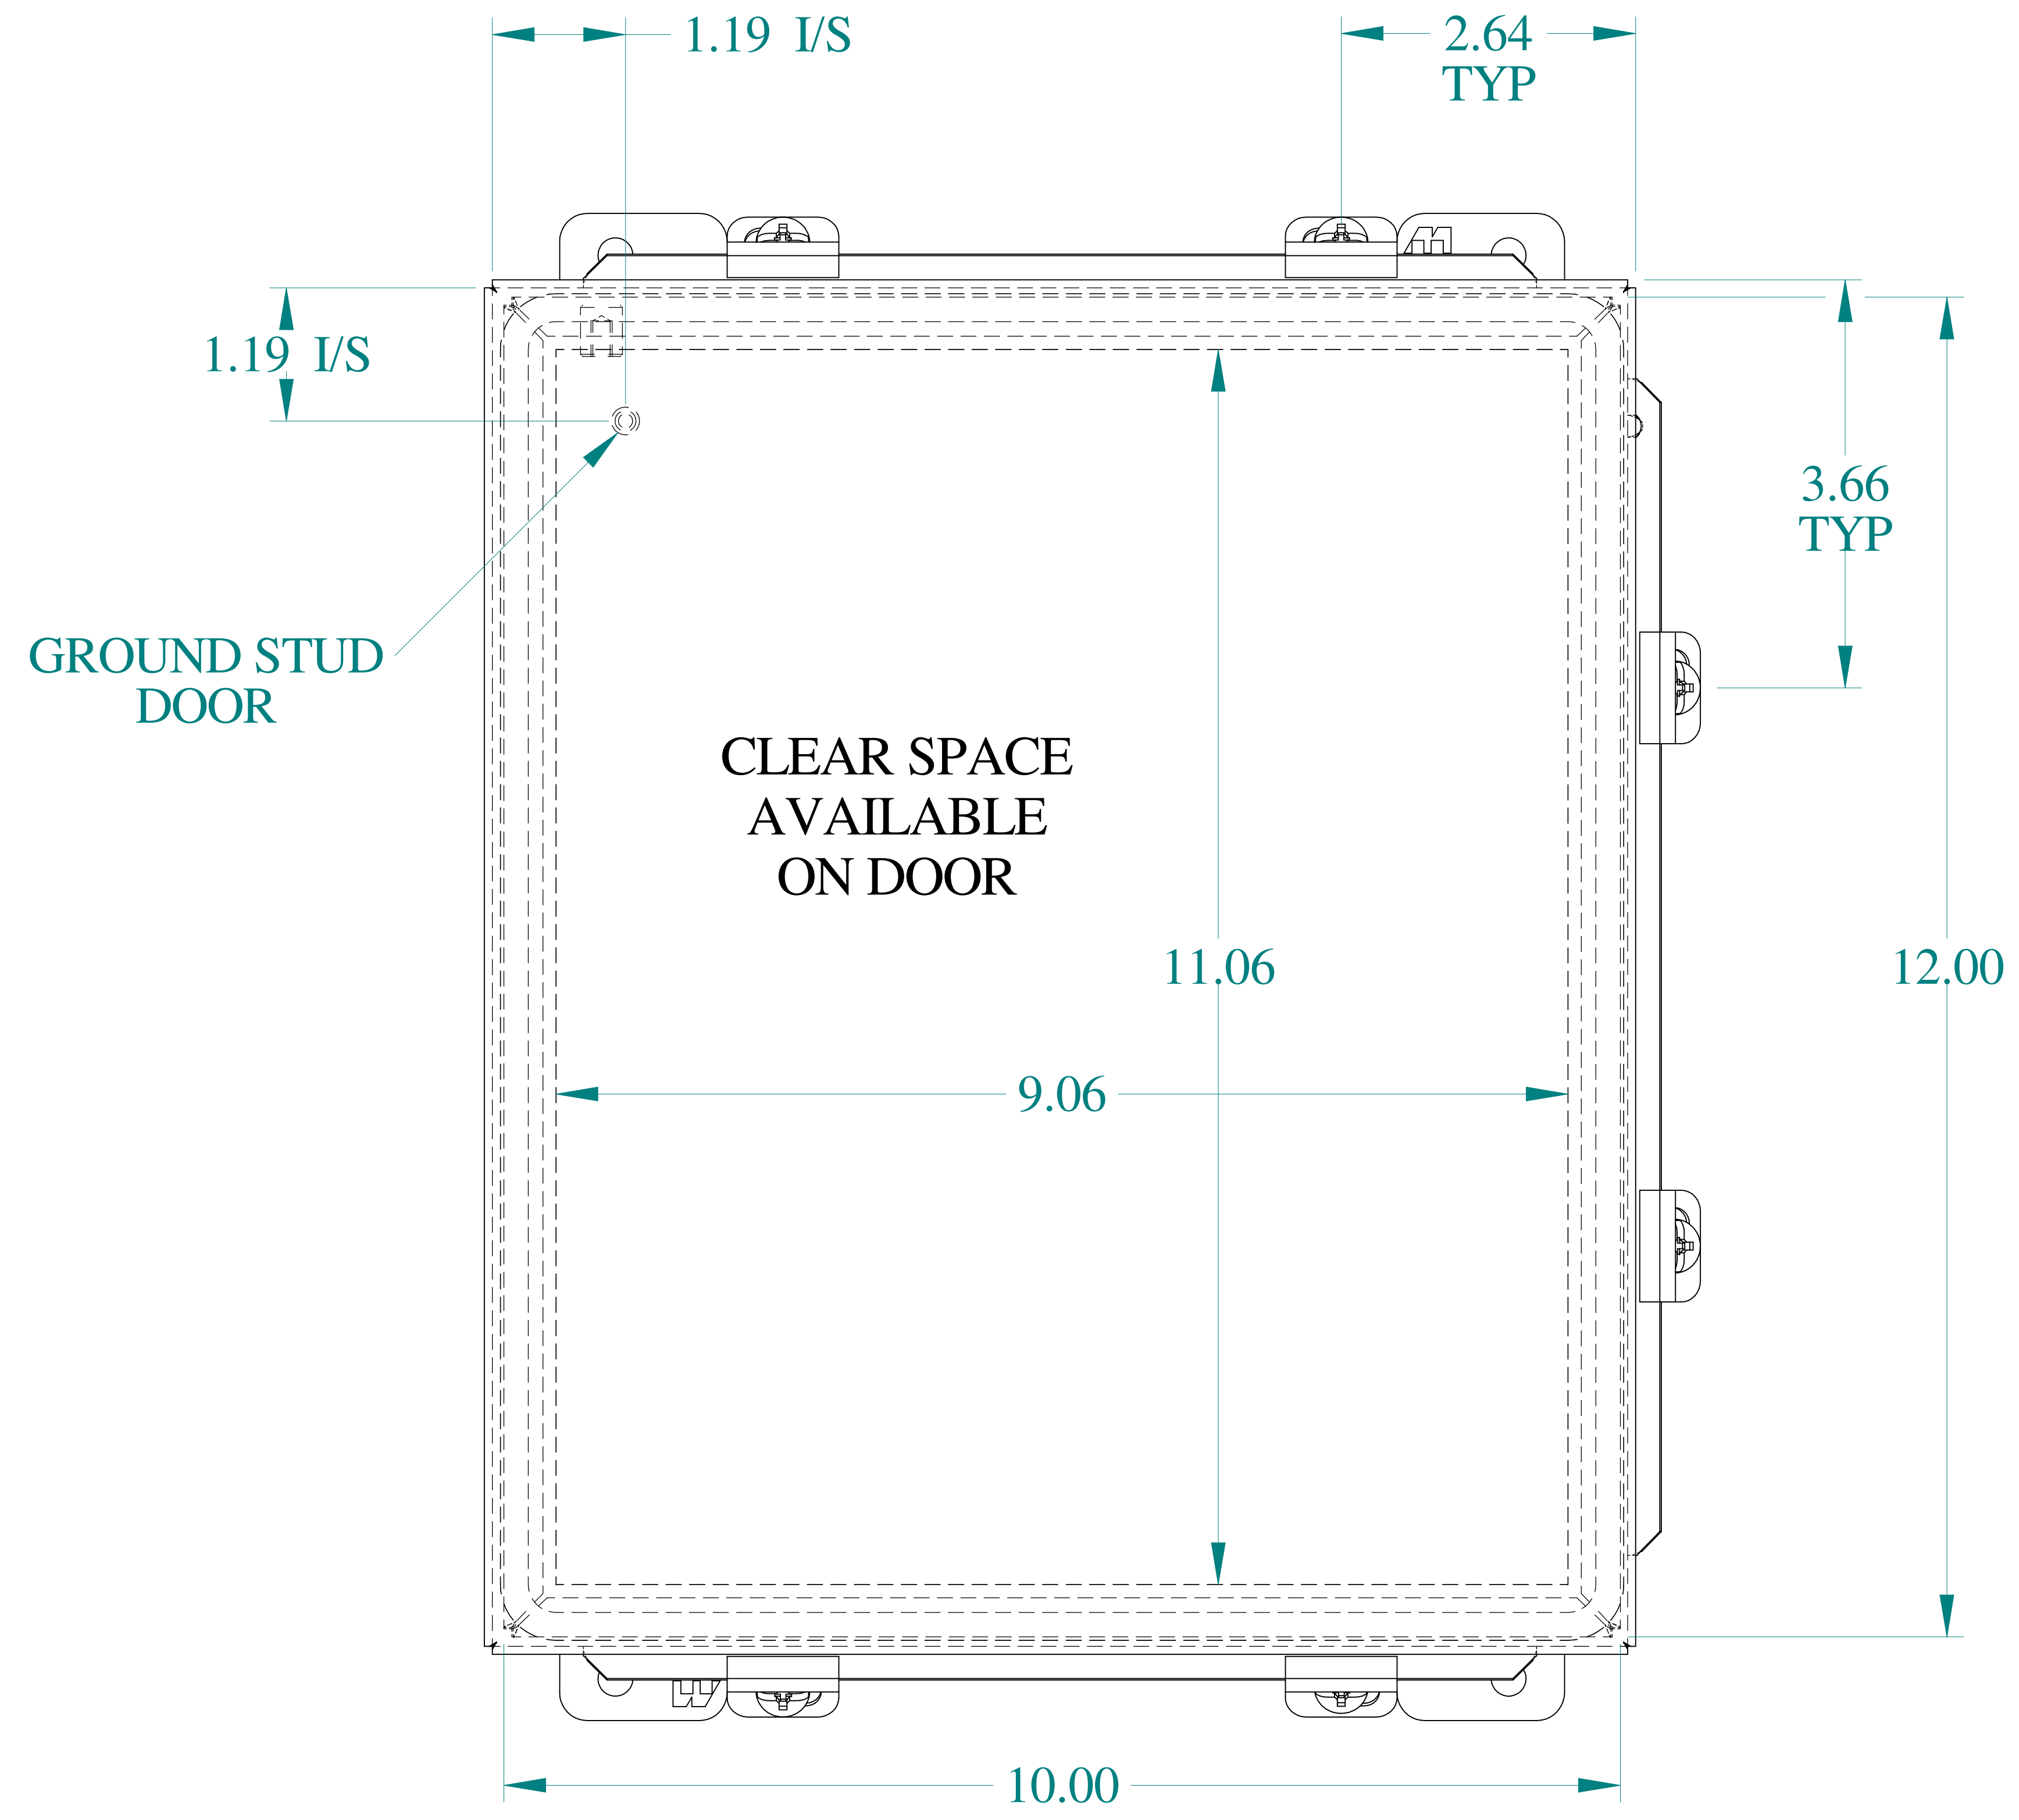

TOP VIEW

ISOMETRIC VIEWS

SIDE VIEW

FRONT VIEW

SIDE VIEW

BACK VIEW

BOTTOM VIEW

Data subject to change without notice.

Part #: 1414N4PHK

Date : Oct. 18, 2018

Link: www.hamdmfg.com/1414N4PHK