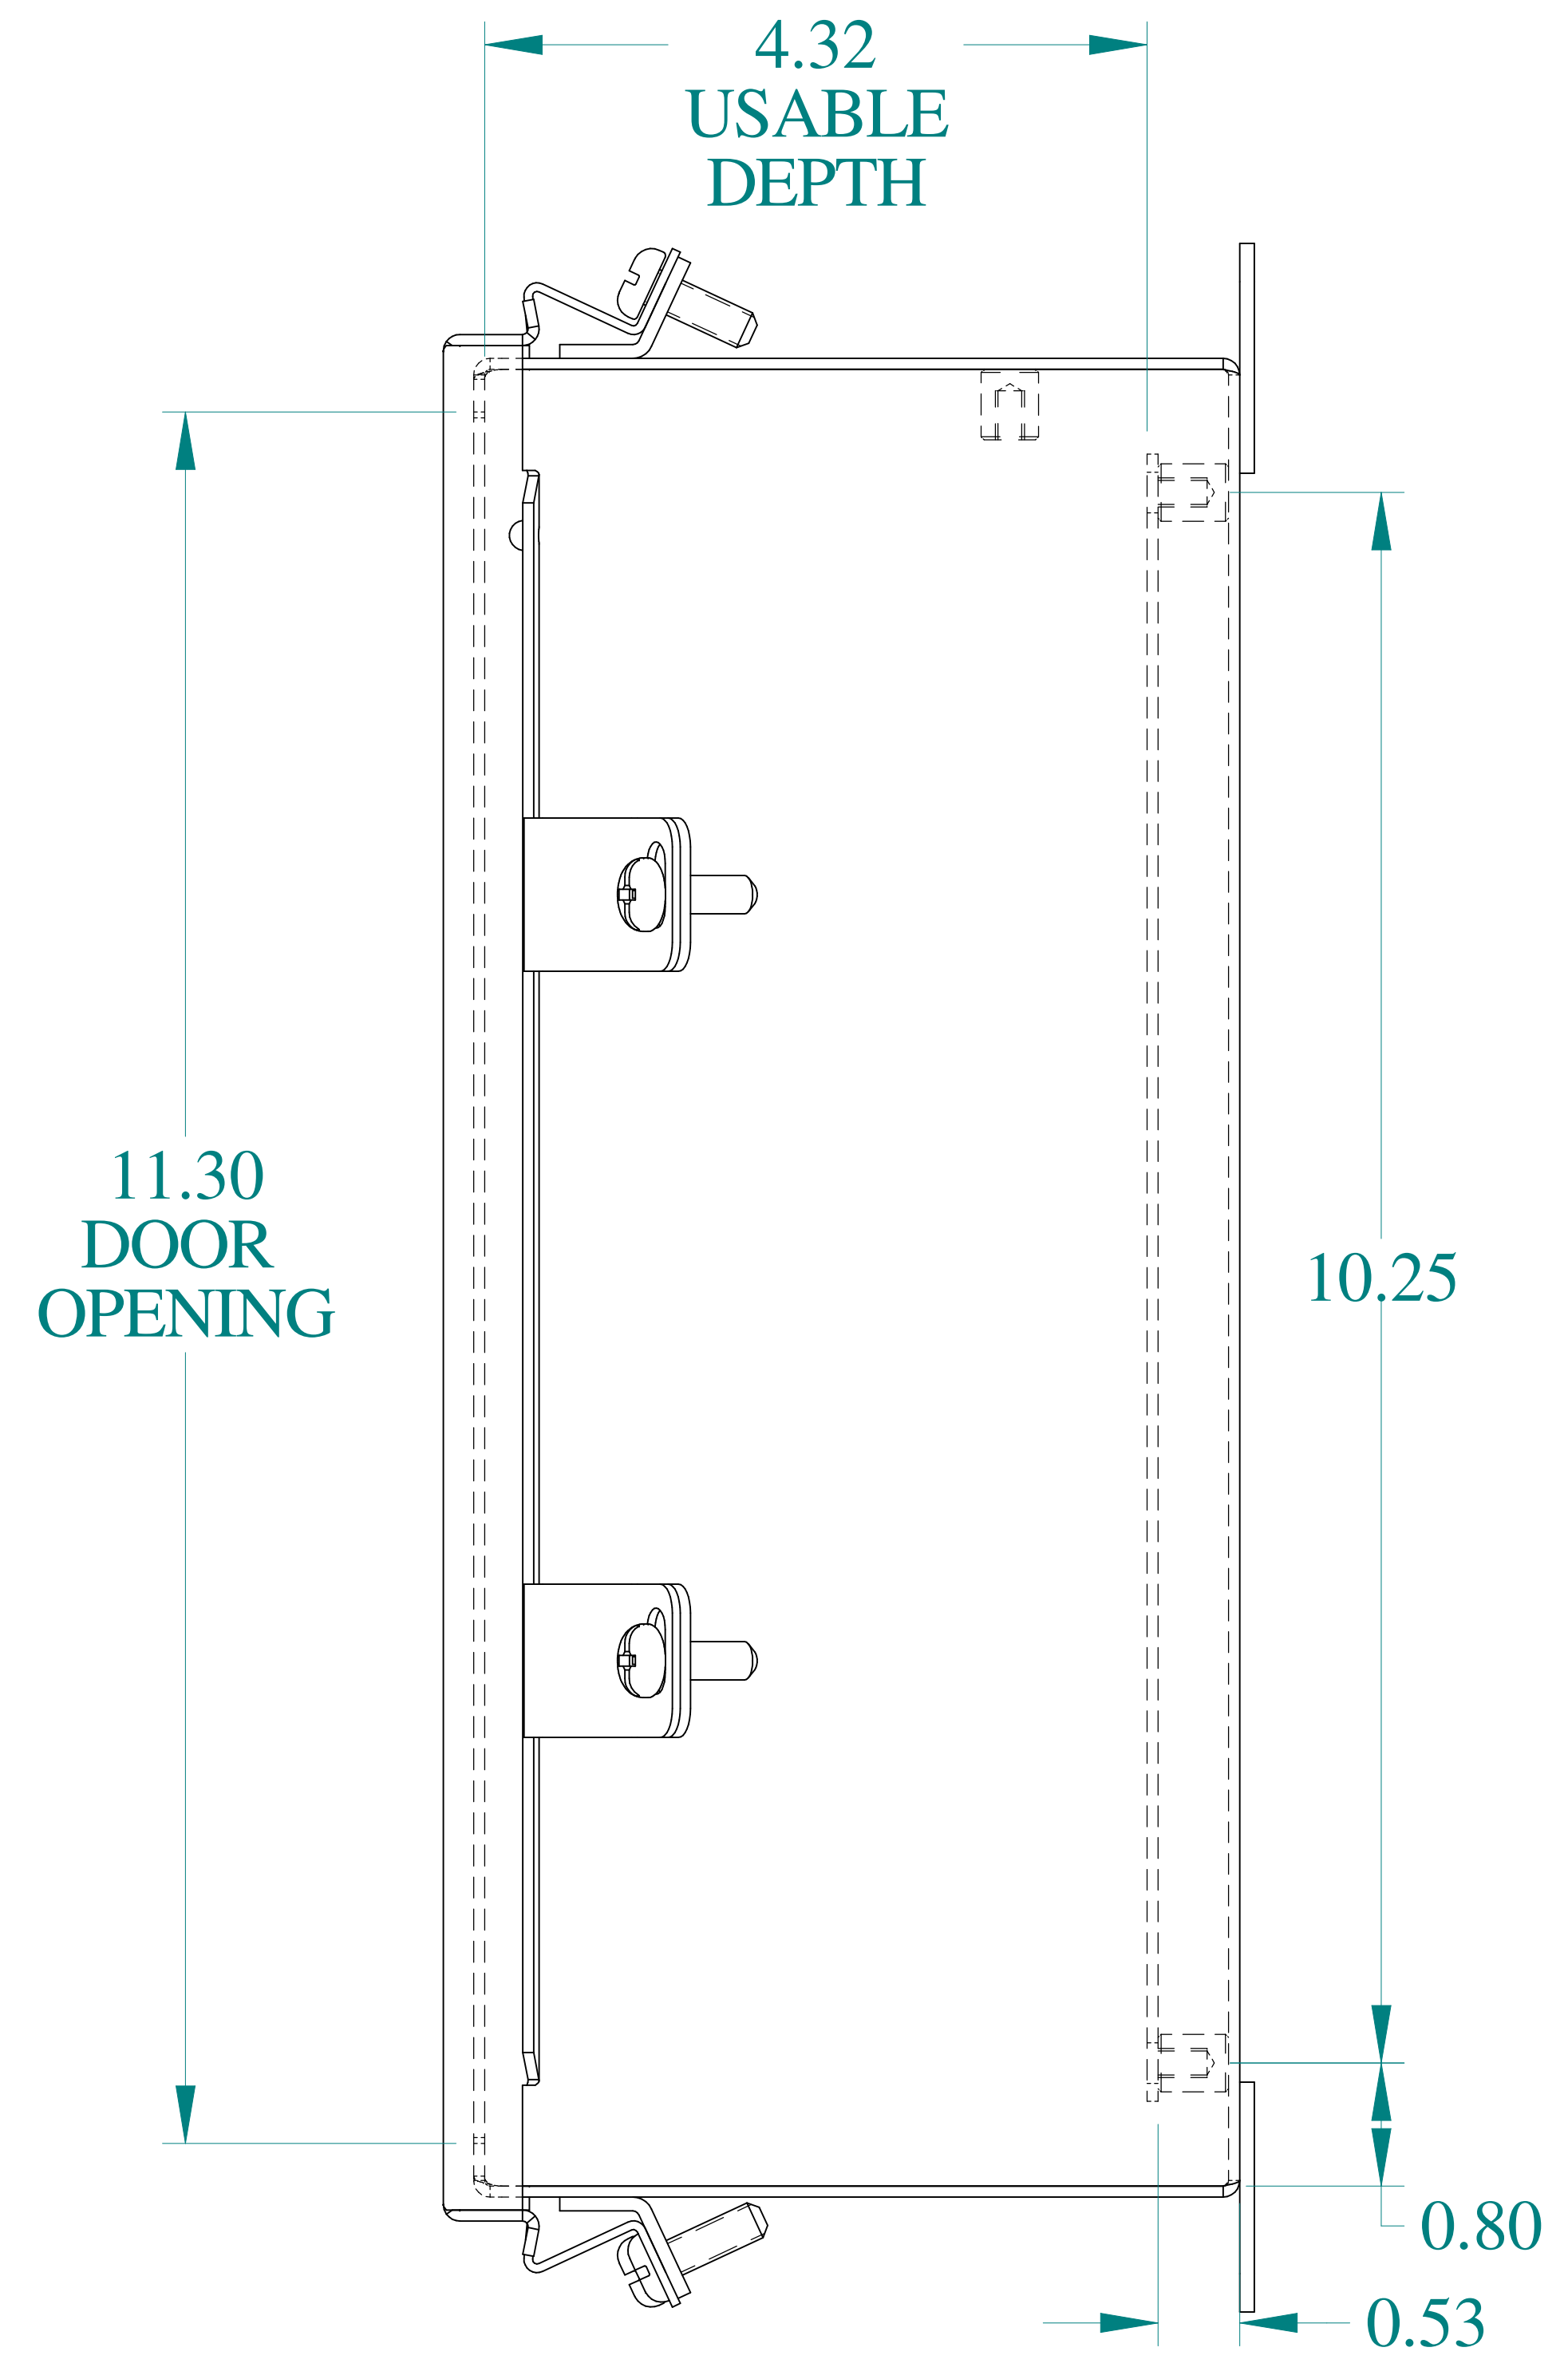

TOP VIEW

ISOMETRIC VIEWS

SIDE VIEW

FRONT VIEW

SIDE VIEW

BACK VIEW

BOTTOM VIEW

Data subject to change without notice.

Part #: 1414N4PHK

Date : Oct. 18, 2018

Link: www.hamdmfg.com/1414N4PHK