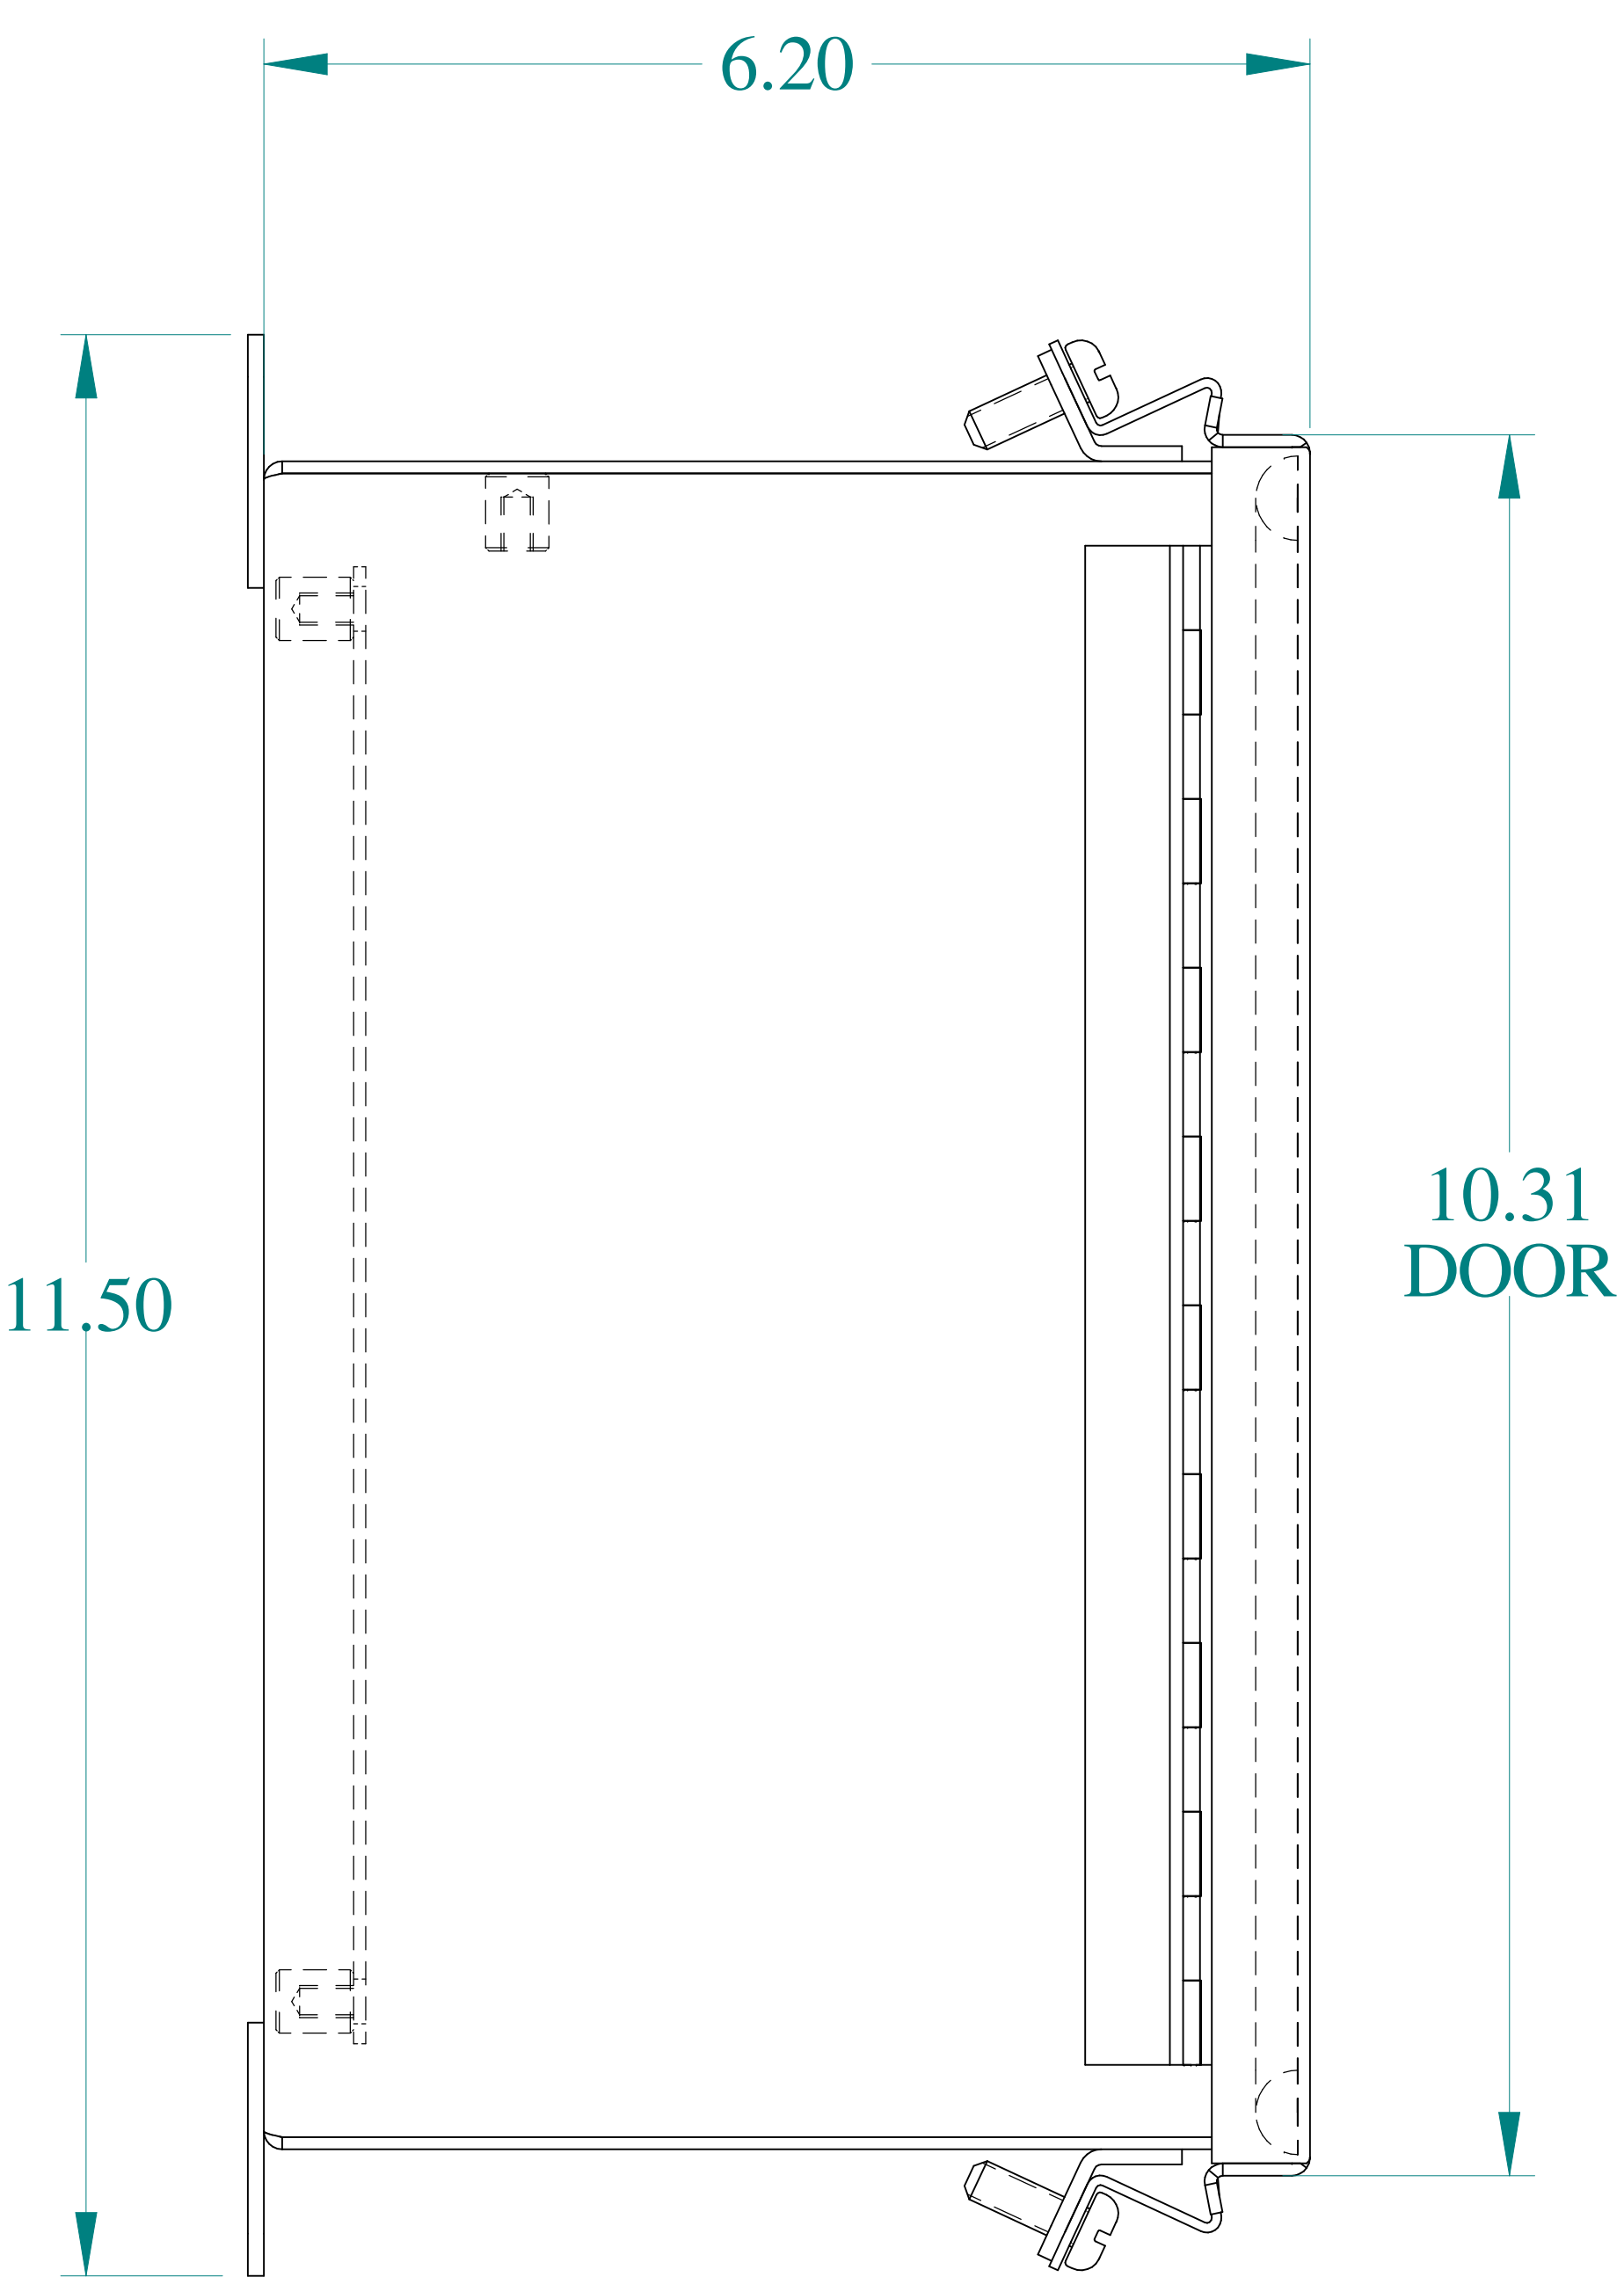

TOP VIEW

ISOMETRIC VIEWS

SIDE VIEW

FRONT VIEW

SIDE VIEW

BACK VIEW

BOTTOM VIEW

Data subject to change without notice.

Part # : 1414N4PHI6

Date : Oct. 18, 2018

Link : [www.hamdmfg.com/1414N4PHI6](http://www.hamdmfg.com/1414N4PHI6)