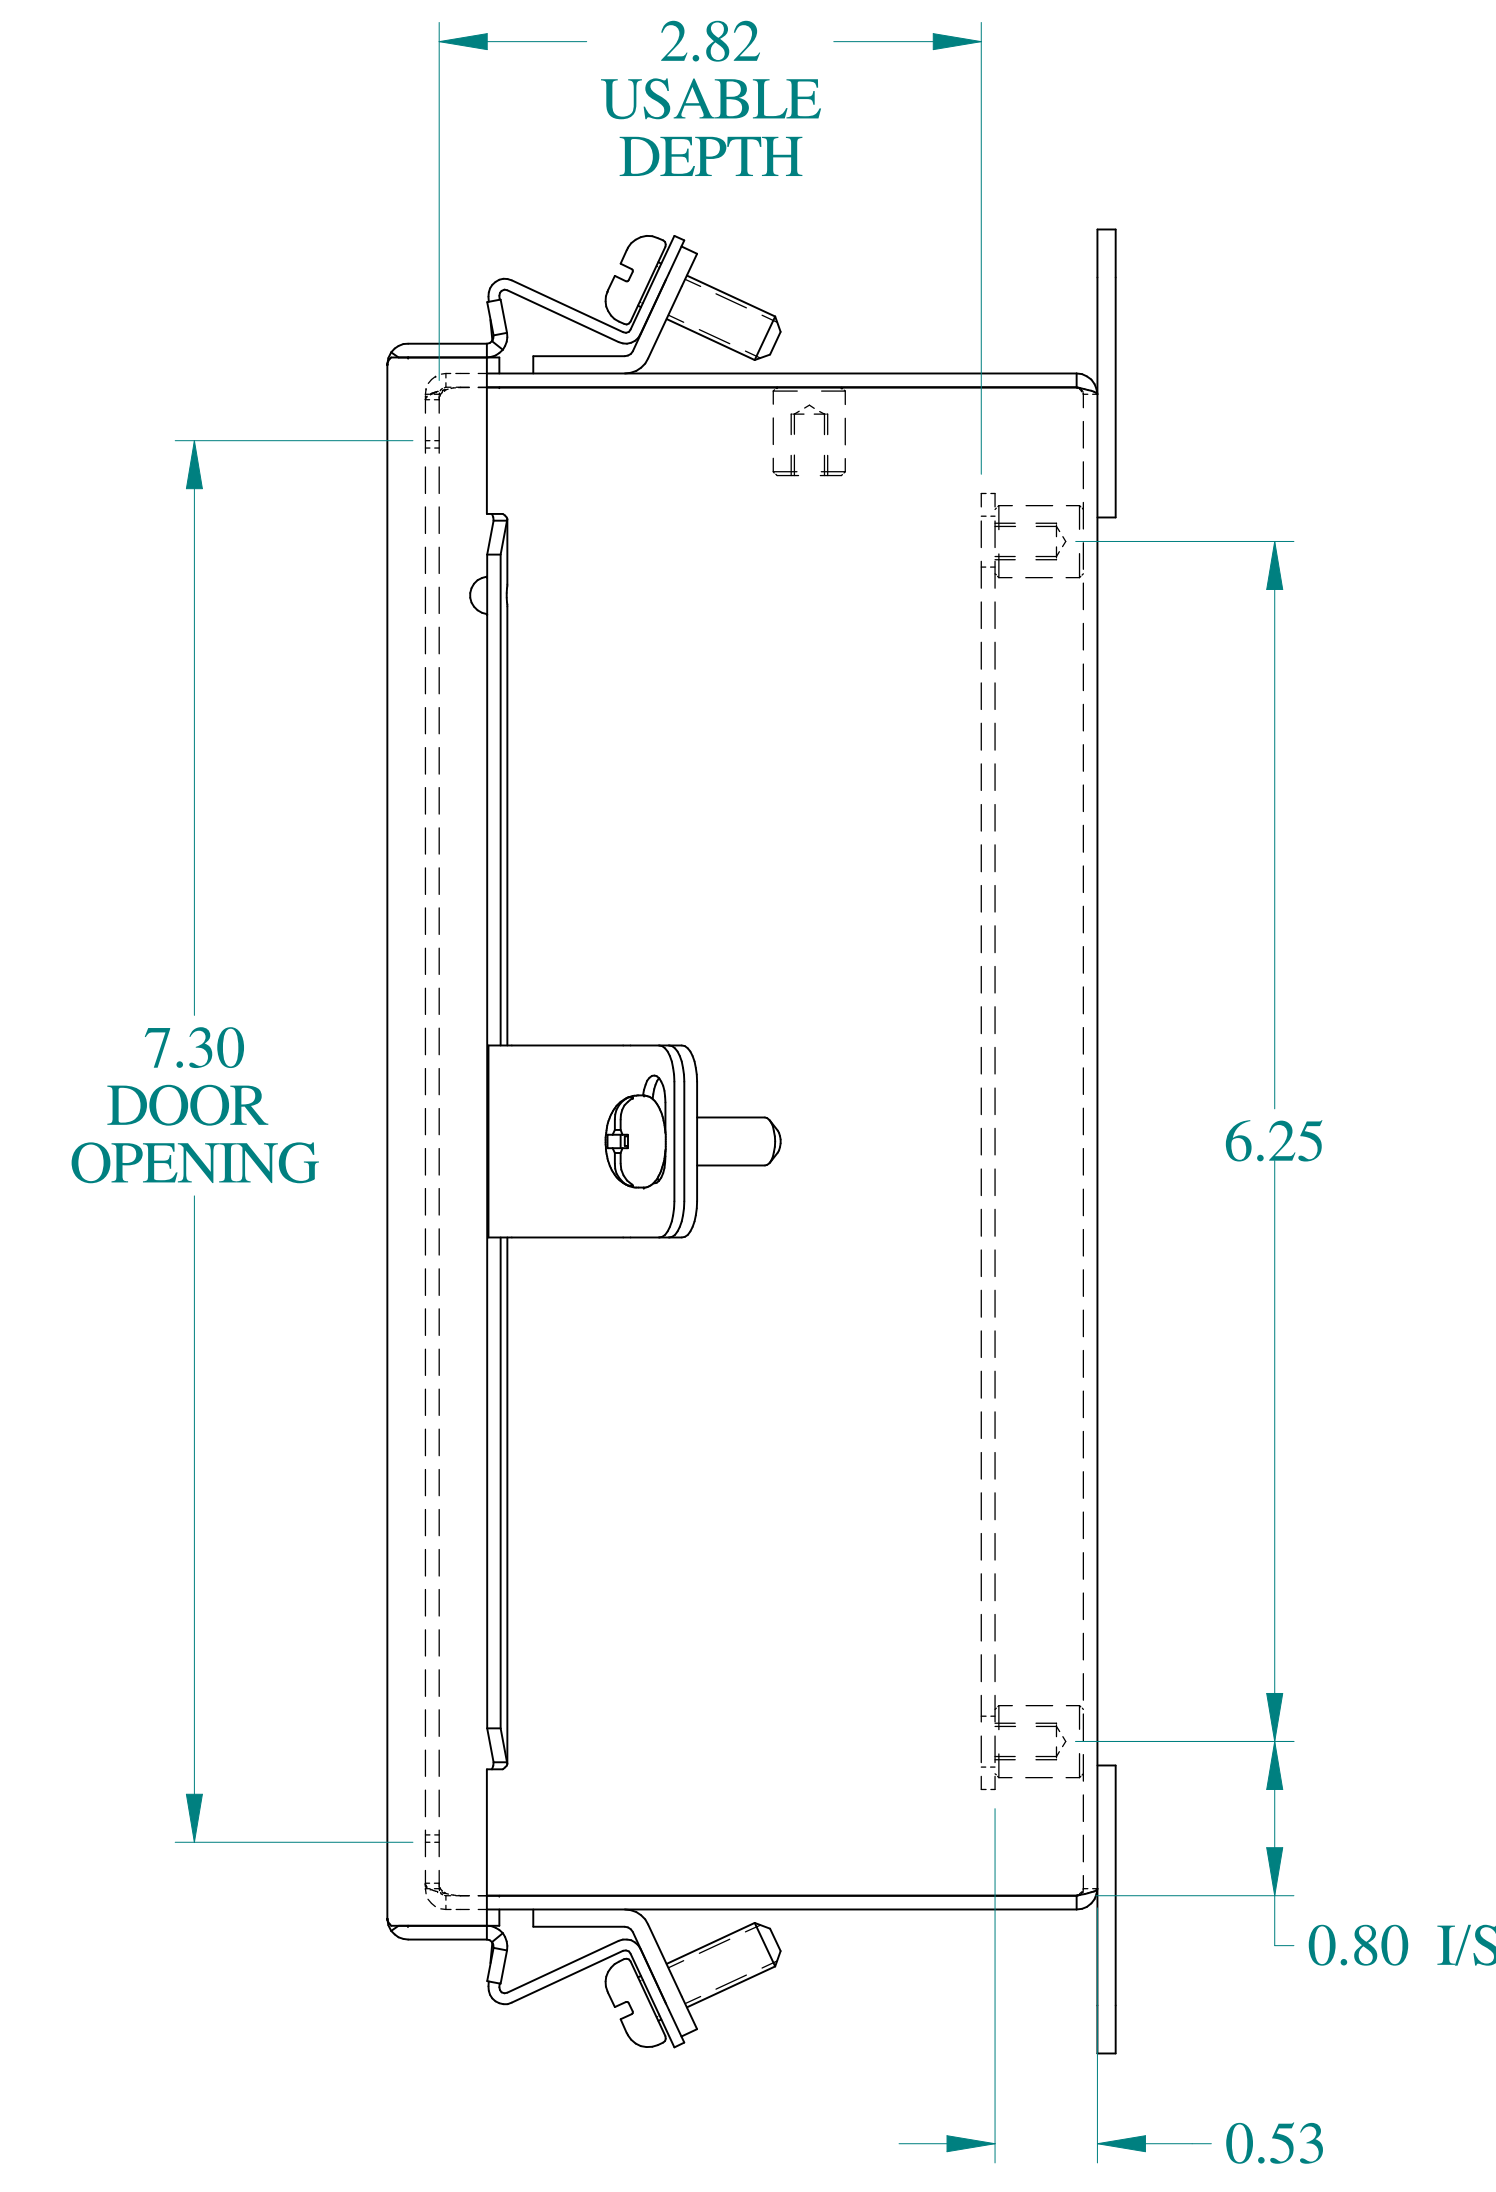

TOP VIEW

ISOMETRIC VIEWS

SIDE VIEW

FRONT VIEW

SIDE VIEW

BACK VIEW

BOTTOM VIEW

Data subject to change without notice.

Part #: 1414N4PHG

Date: Oct. 18, 2018

Link: [www.hamdmfg.com/1414N4PHG](http://www.hamdmfg.com/1414N4PHG)