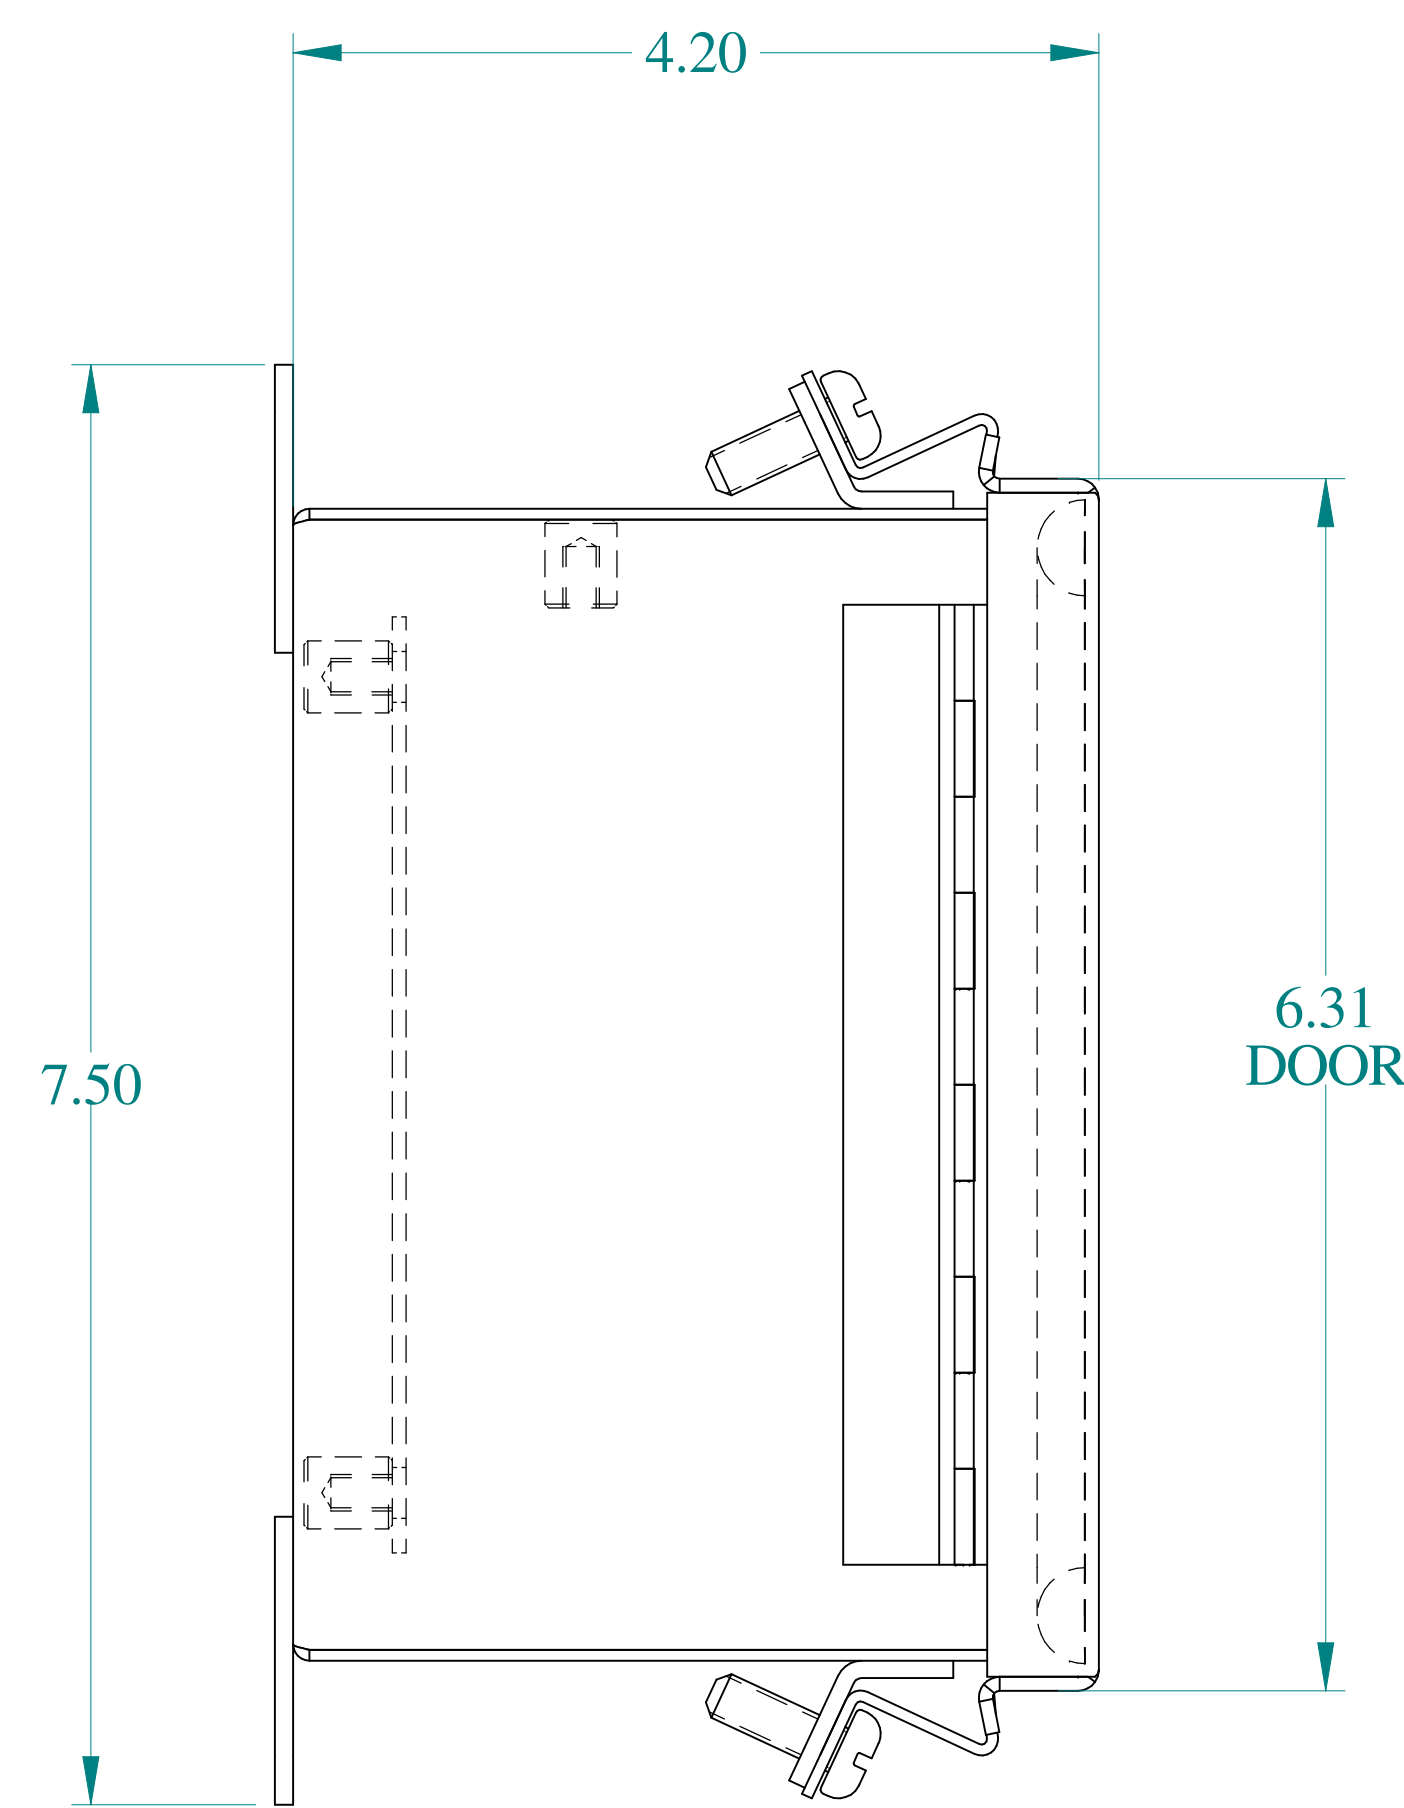

TOP VIEW

ISOMETRIC VIEWS

SIDE VIEW

FRONT VIEW

SIDE VIEW

BACK VIEW

BOTTOM VIEW

Data subject to change without notice.

Part #: 1414N4PHE

Date : Oct. 18, 2018

Link: www.hamdmfg.com/1414N4PHE