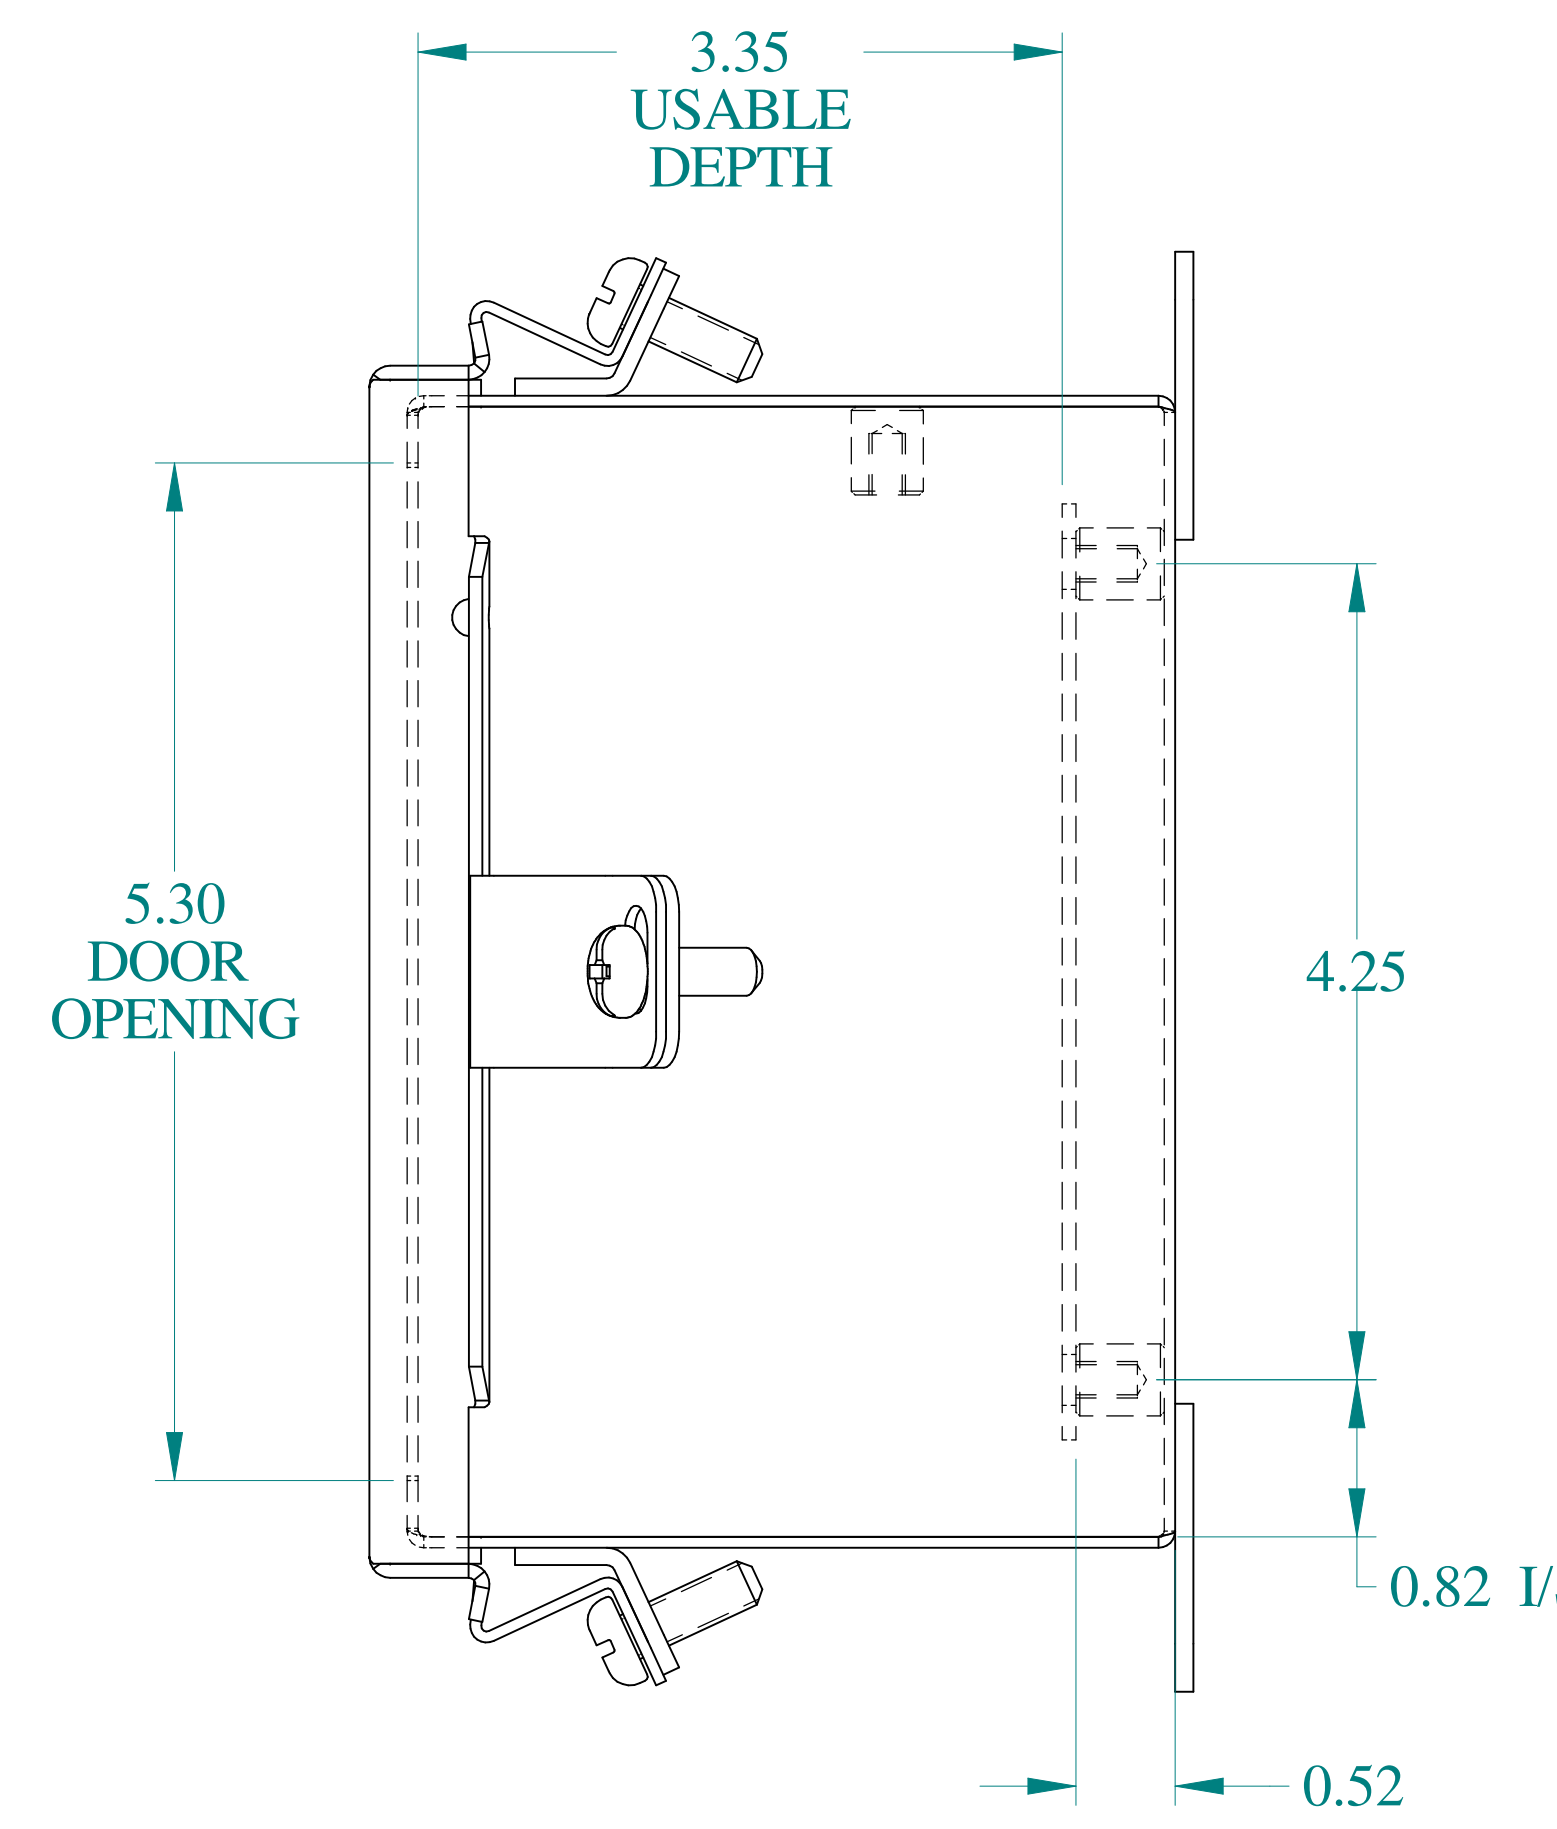

TOP VIEW

ISOMETRIC VIEWS

SIDE VIEW

FRONT VIEW

SIDE VIEW

BACK VIEW

BOTTOM VIEW

Data subject to change without notice.

Part #: 1414N4PHE

Date : Oct. 18, 2018

Link: www.hamdmfg.com/1414N4PHE