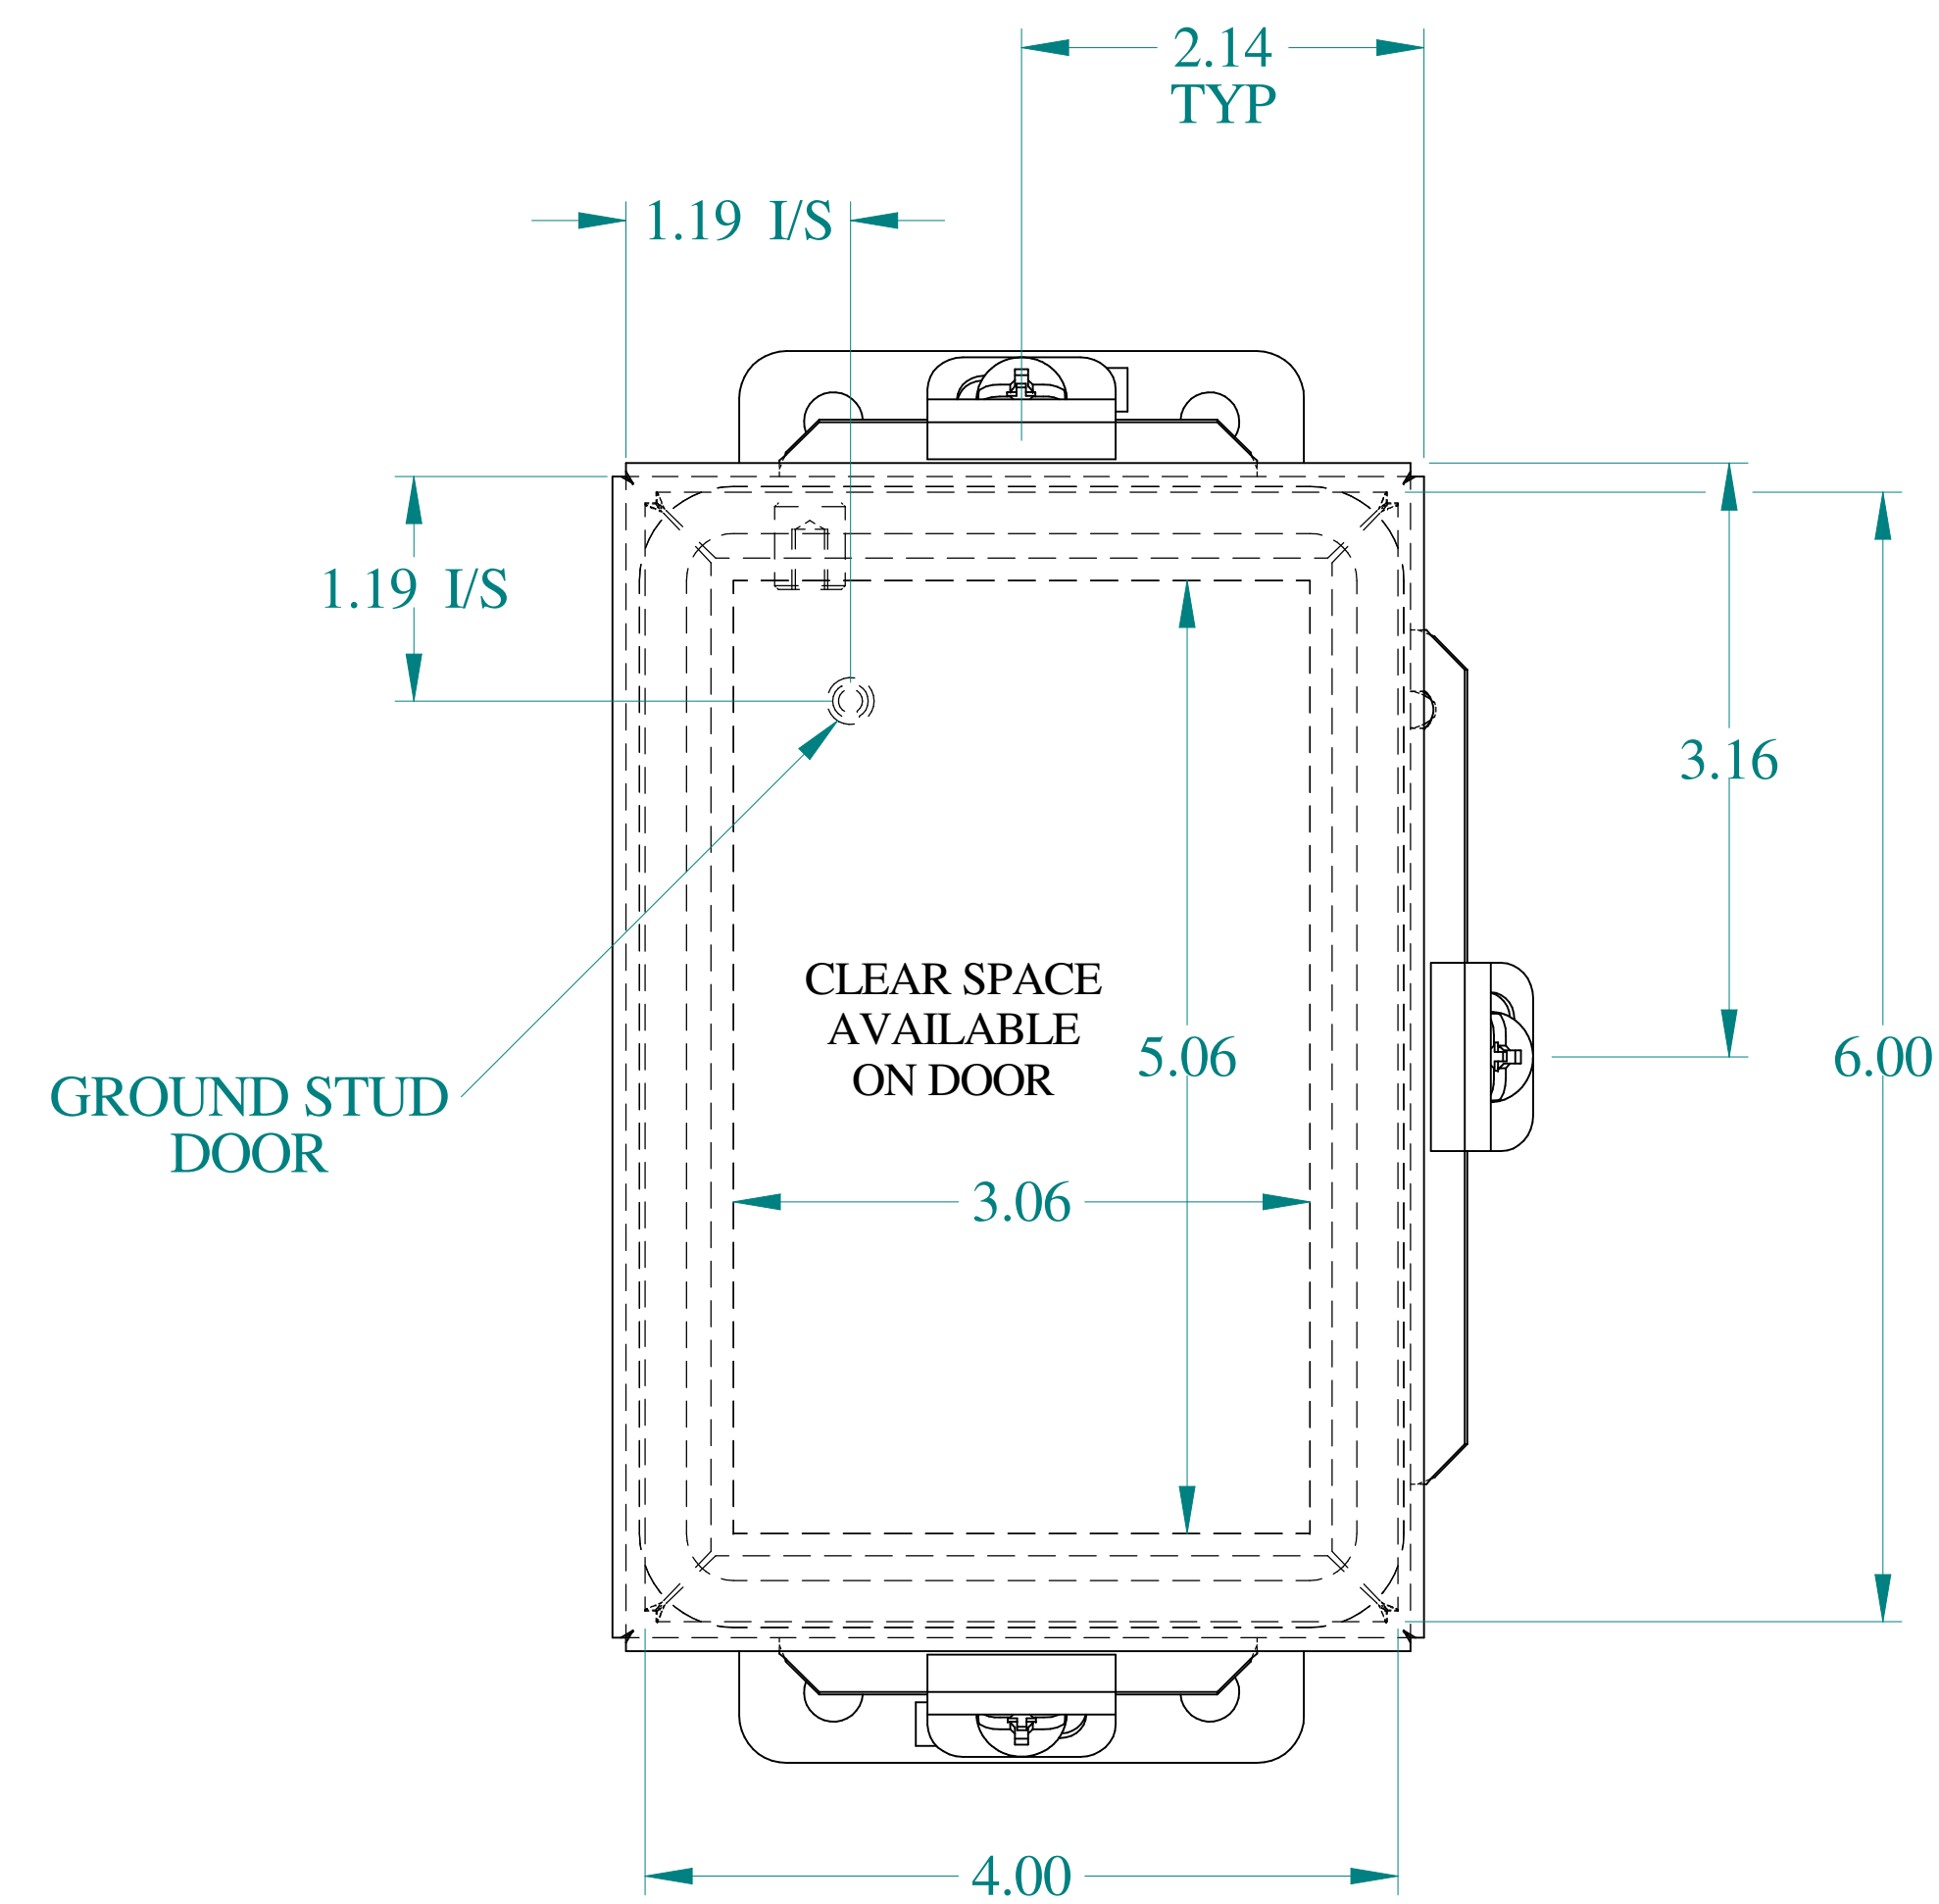

TOP VIEW

ISOMETRIC VIEWS

SIDE VIEW

FRONT VIEW

SIDE VIEW

BACK VIEW

BOTTOM VIEW

Data subject to change without notice.

Part #: 1414N4PHC

Date : Oct. 18, 2018

Link: www.hamdmfg.com/1414N4PHC