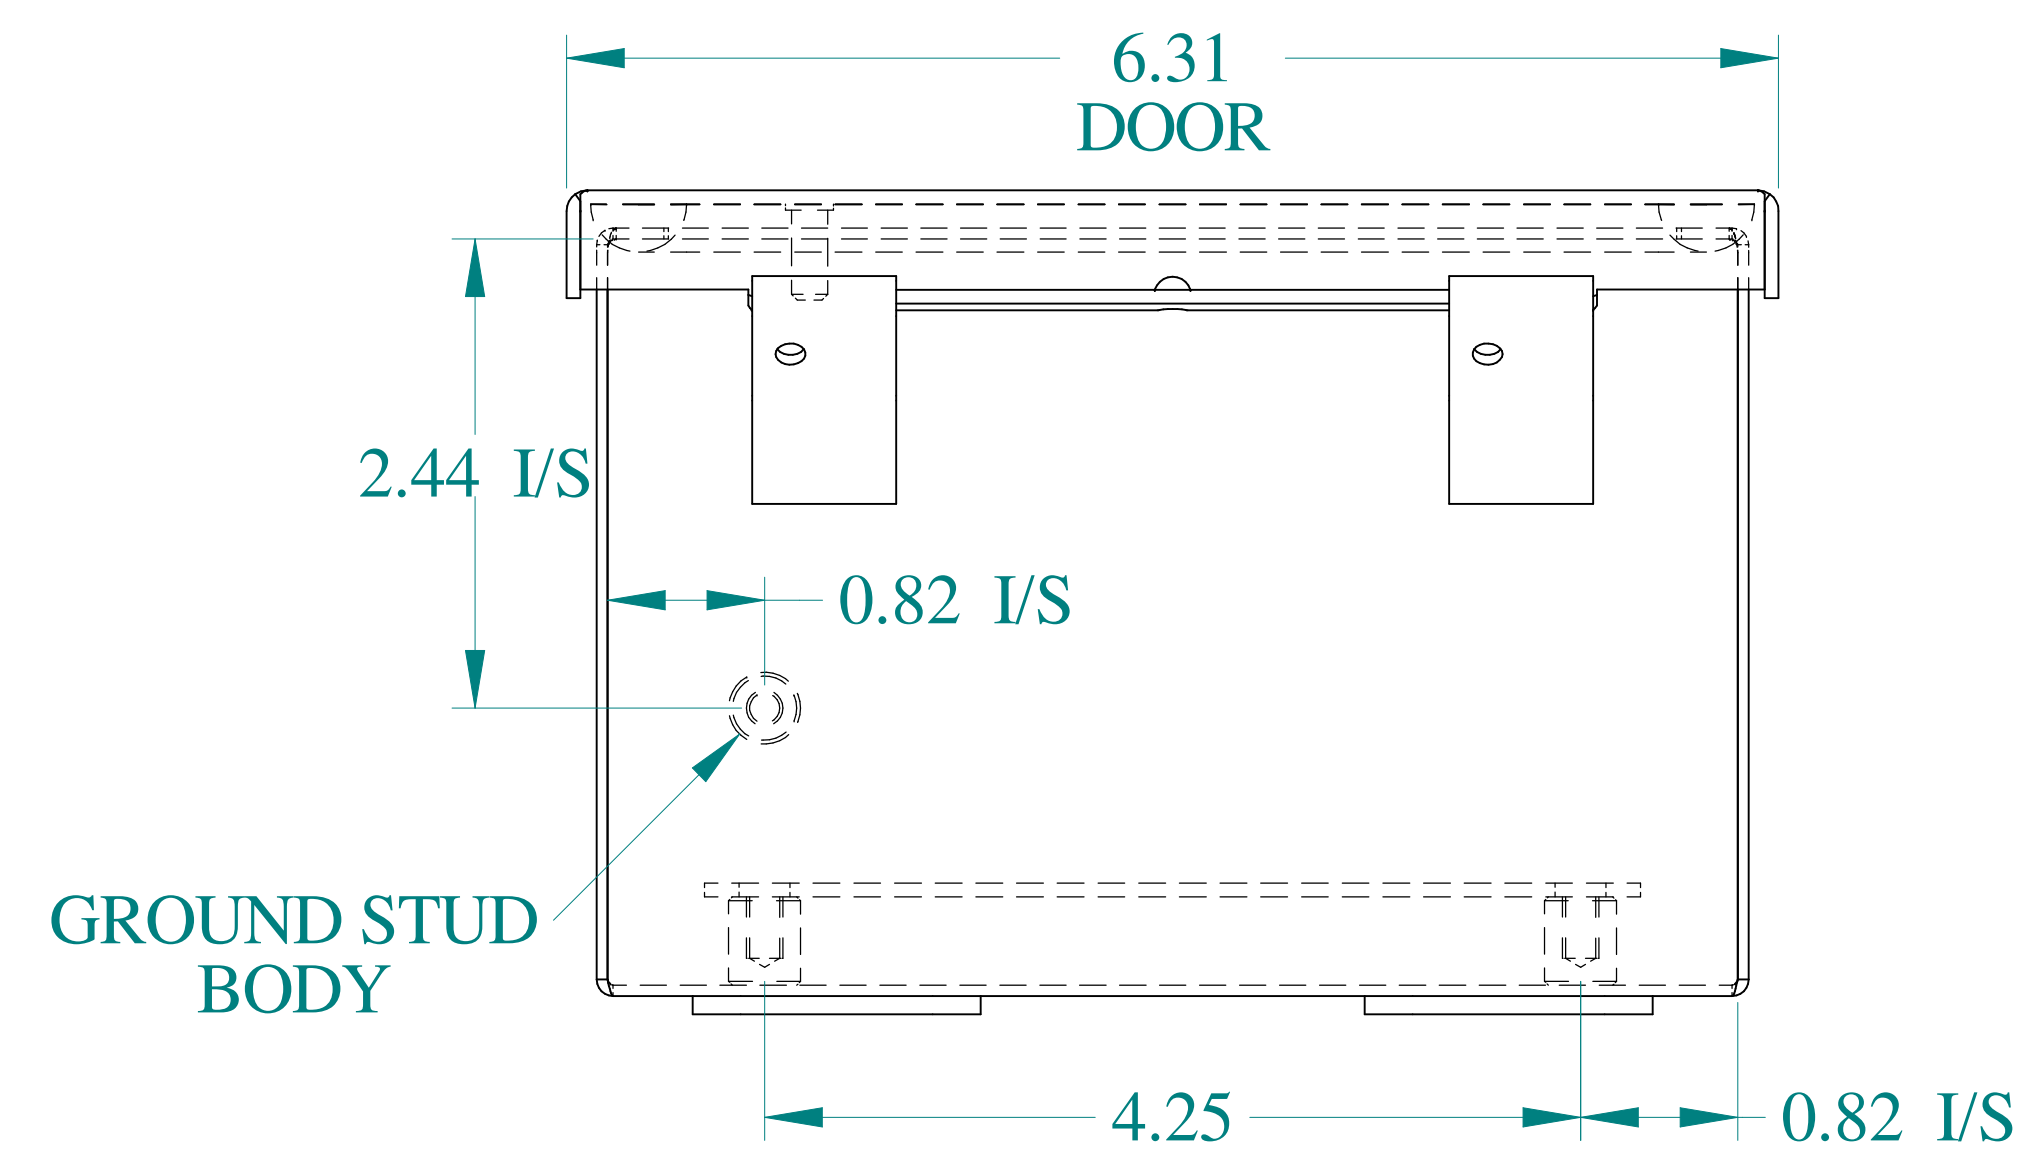

TOP VIEW

ISOMETRIC VIEWS

SIDE VIEW

FRONT VIEW

SIDE VIEW

BACK VIEW

BOTTOM VIEW

Data subject to change without notice.

Part #: 1414E

Date : Oct. 18, 2018

Link: www.hamdmfg.com/1414E