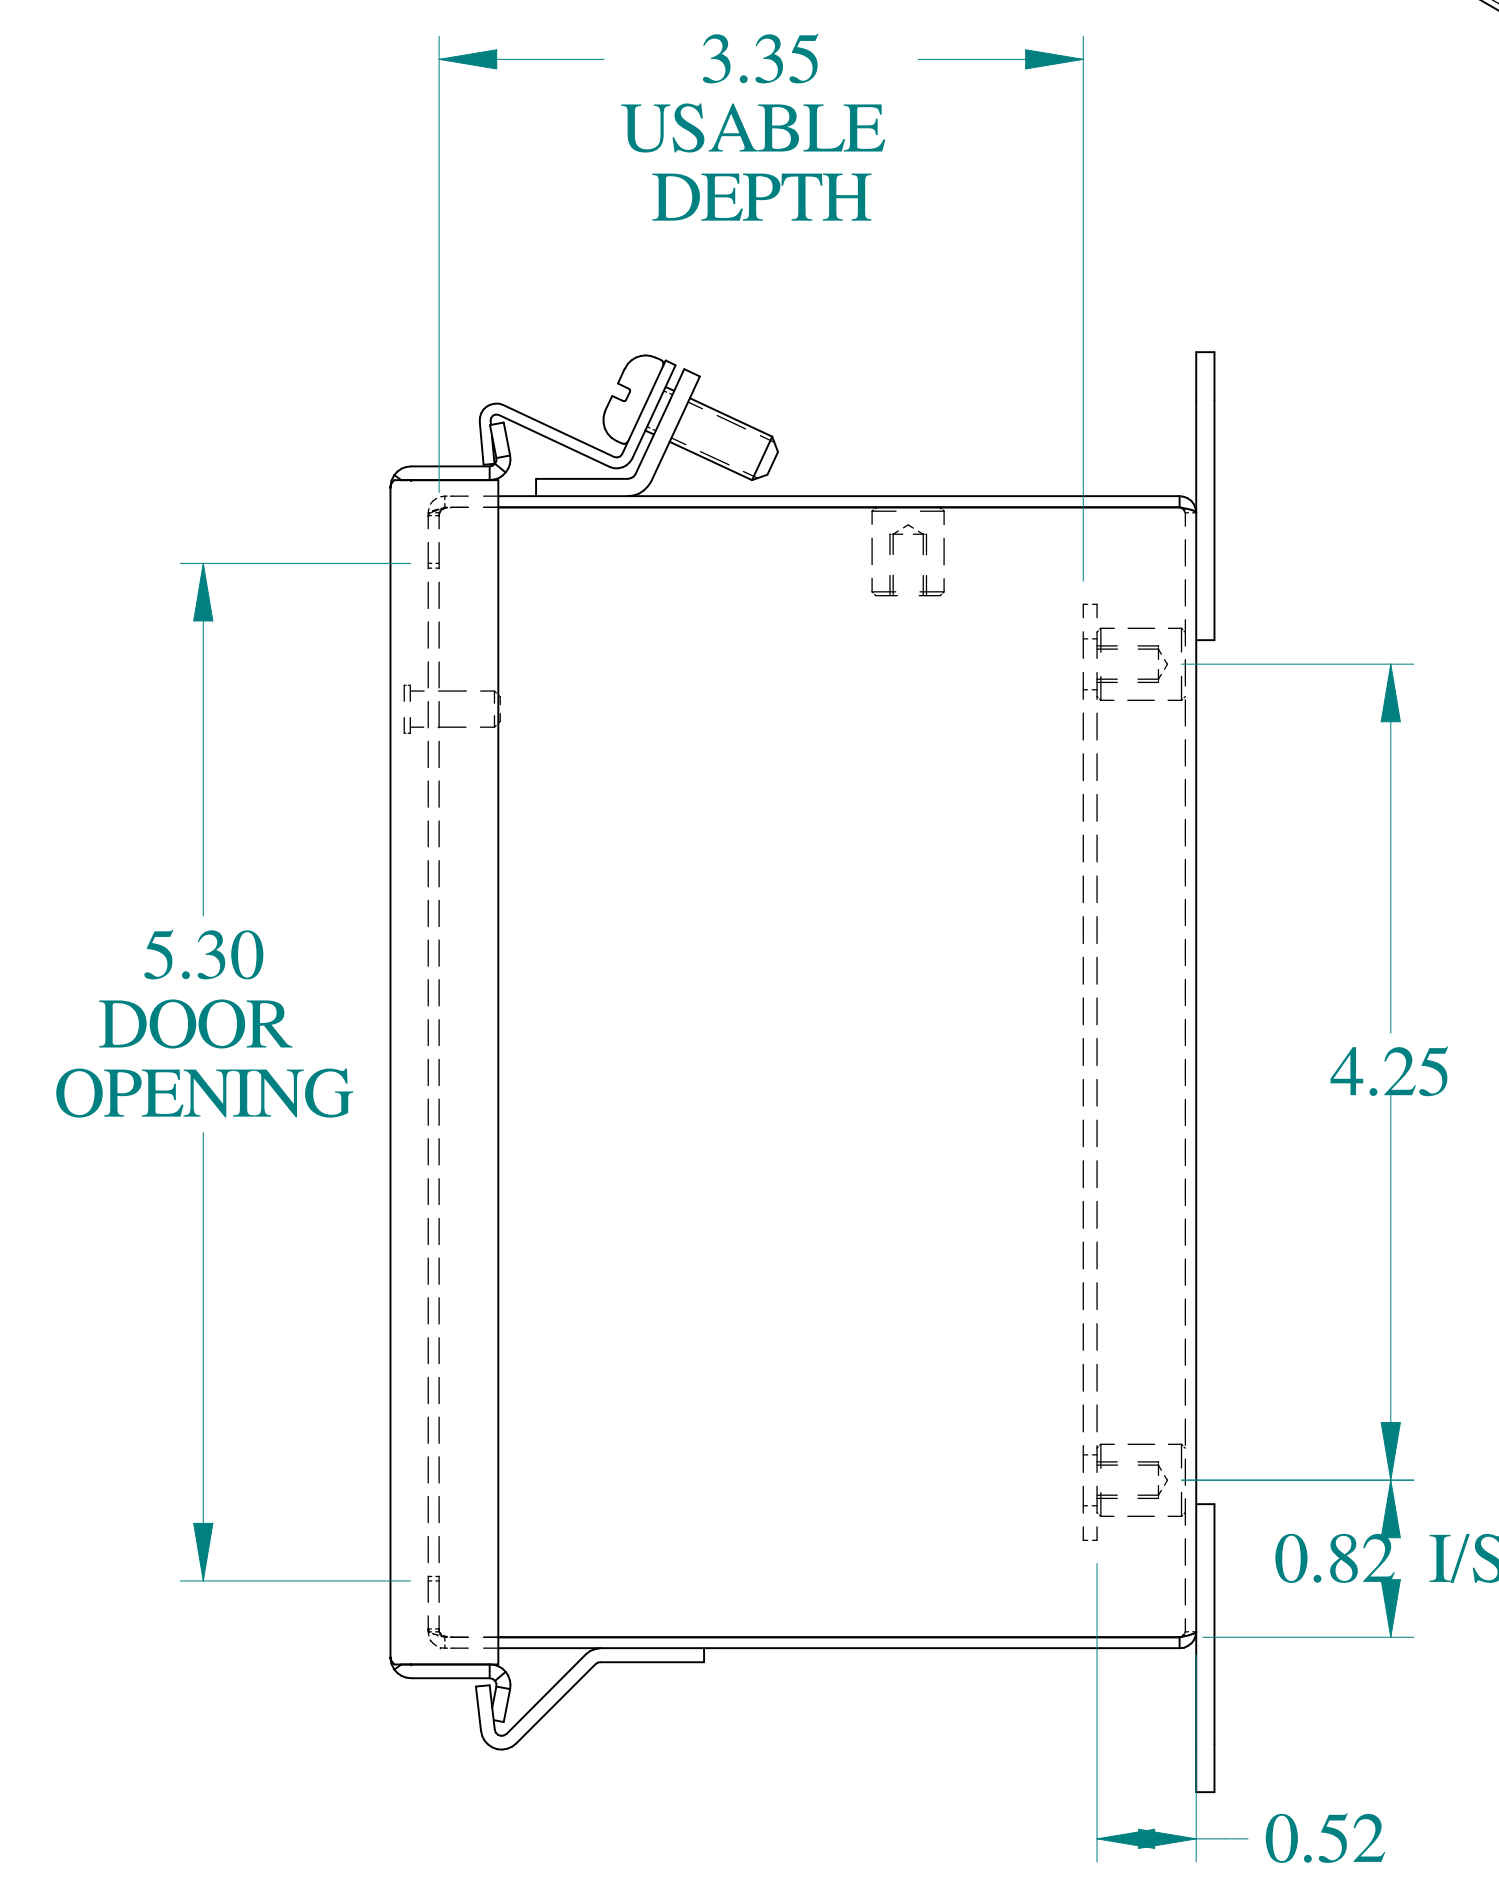

TOP VIEW

ISOMETRIC VIEWS

SIDE VIEW

FRONT VIEW

SIDE VIEW

BACK VIEW

BOTTOM VIEW

Data subject to change without notice.

Part #: 1414E

Date : Oct. 18, 2018

Link: www.hamdmfg.com/1414E