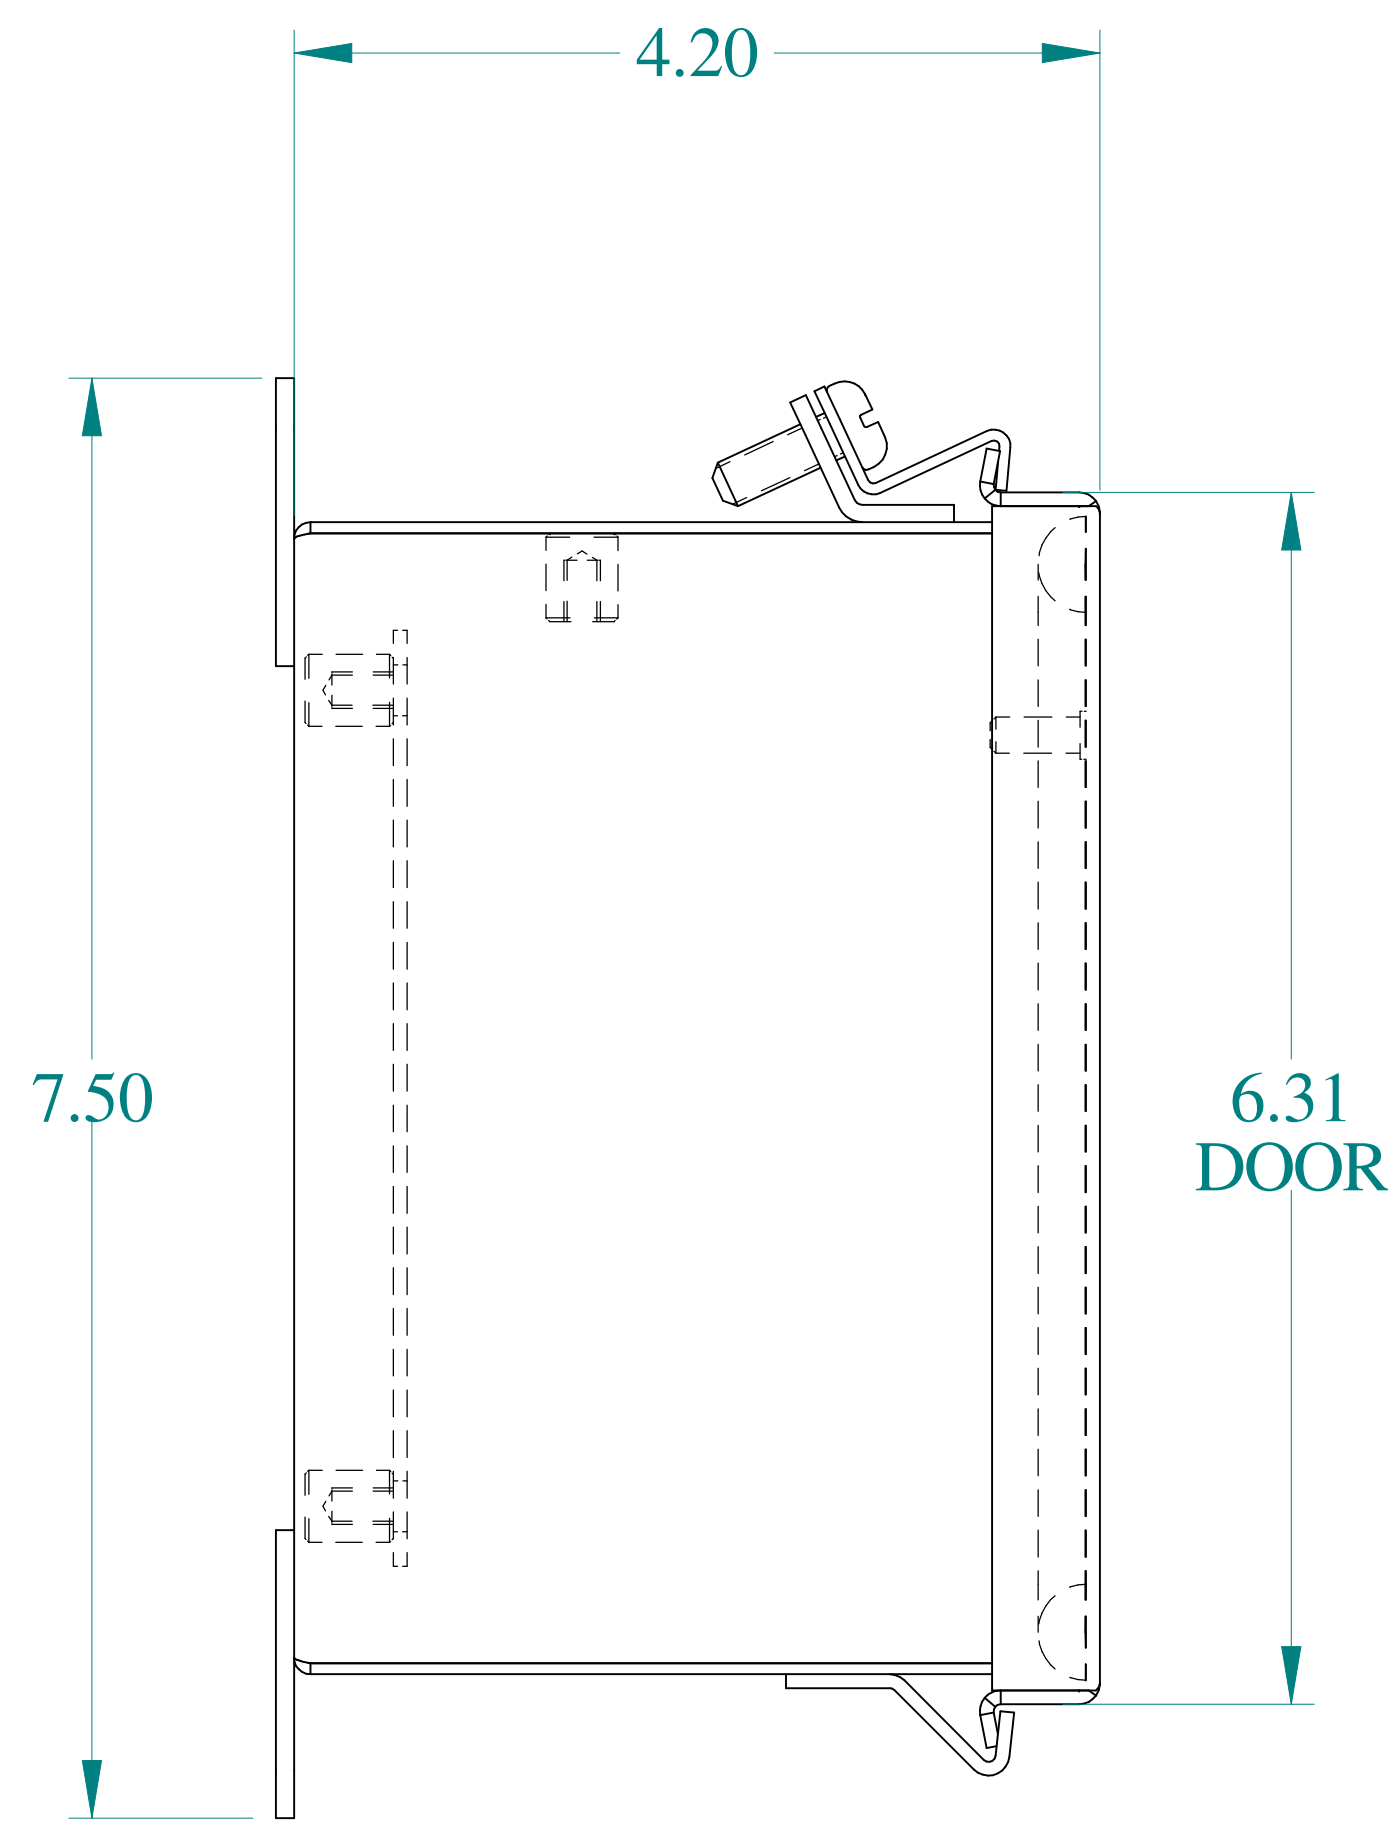

TOP VIEW

ISOMETRIC VIEWS

SIDE VIEW

FRONT VIEW

SIDE VIEW

BACK VIEW

BOTTOM VIEW

Data subject to change without notice.

Part #: 1414E

Date : Oct. 18, 2018

Link: www.hamdmfg.com/1414E