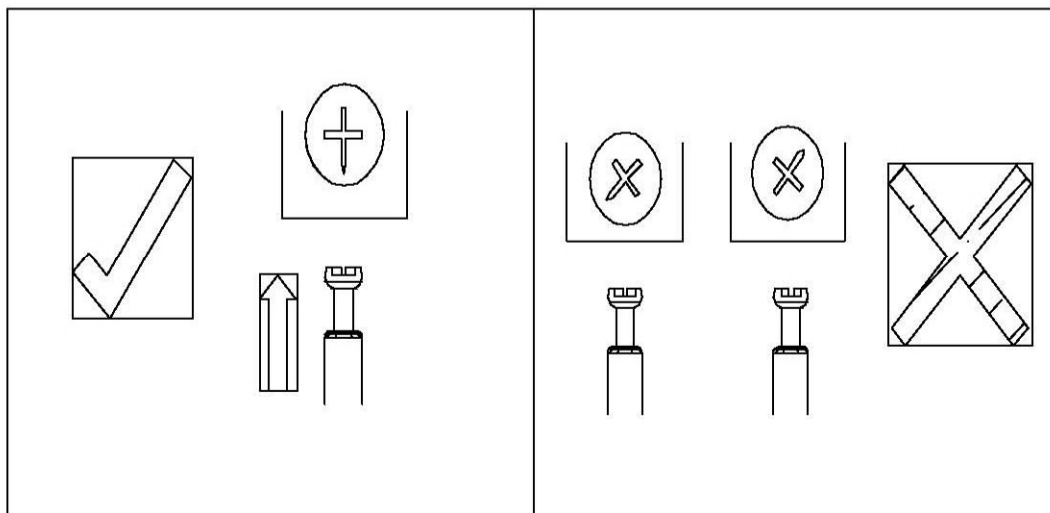

Hard Ware Parts List

AX28 	BX28 	CX18 	DX6
EX12 	FX6 	GX1