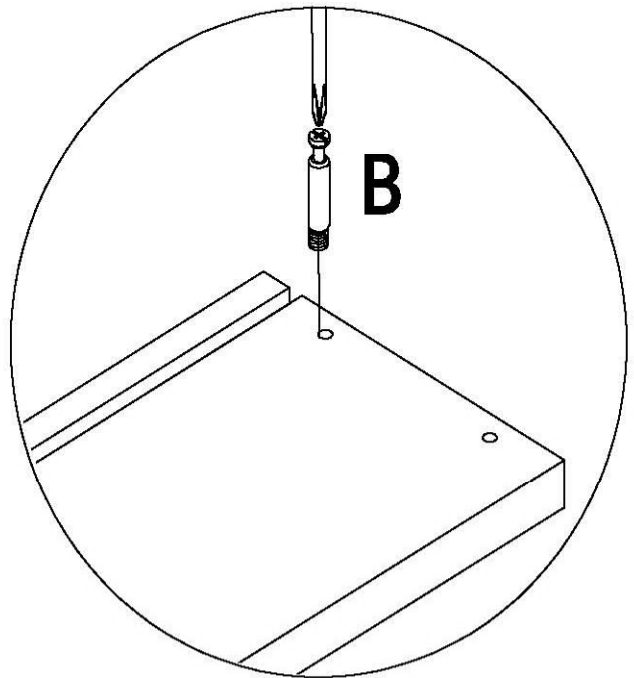

Hard Ware Parts List

AX28 	BX28 	CX18 	DX6
EX12 	FX6 	GX1