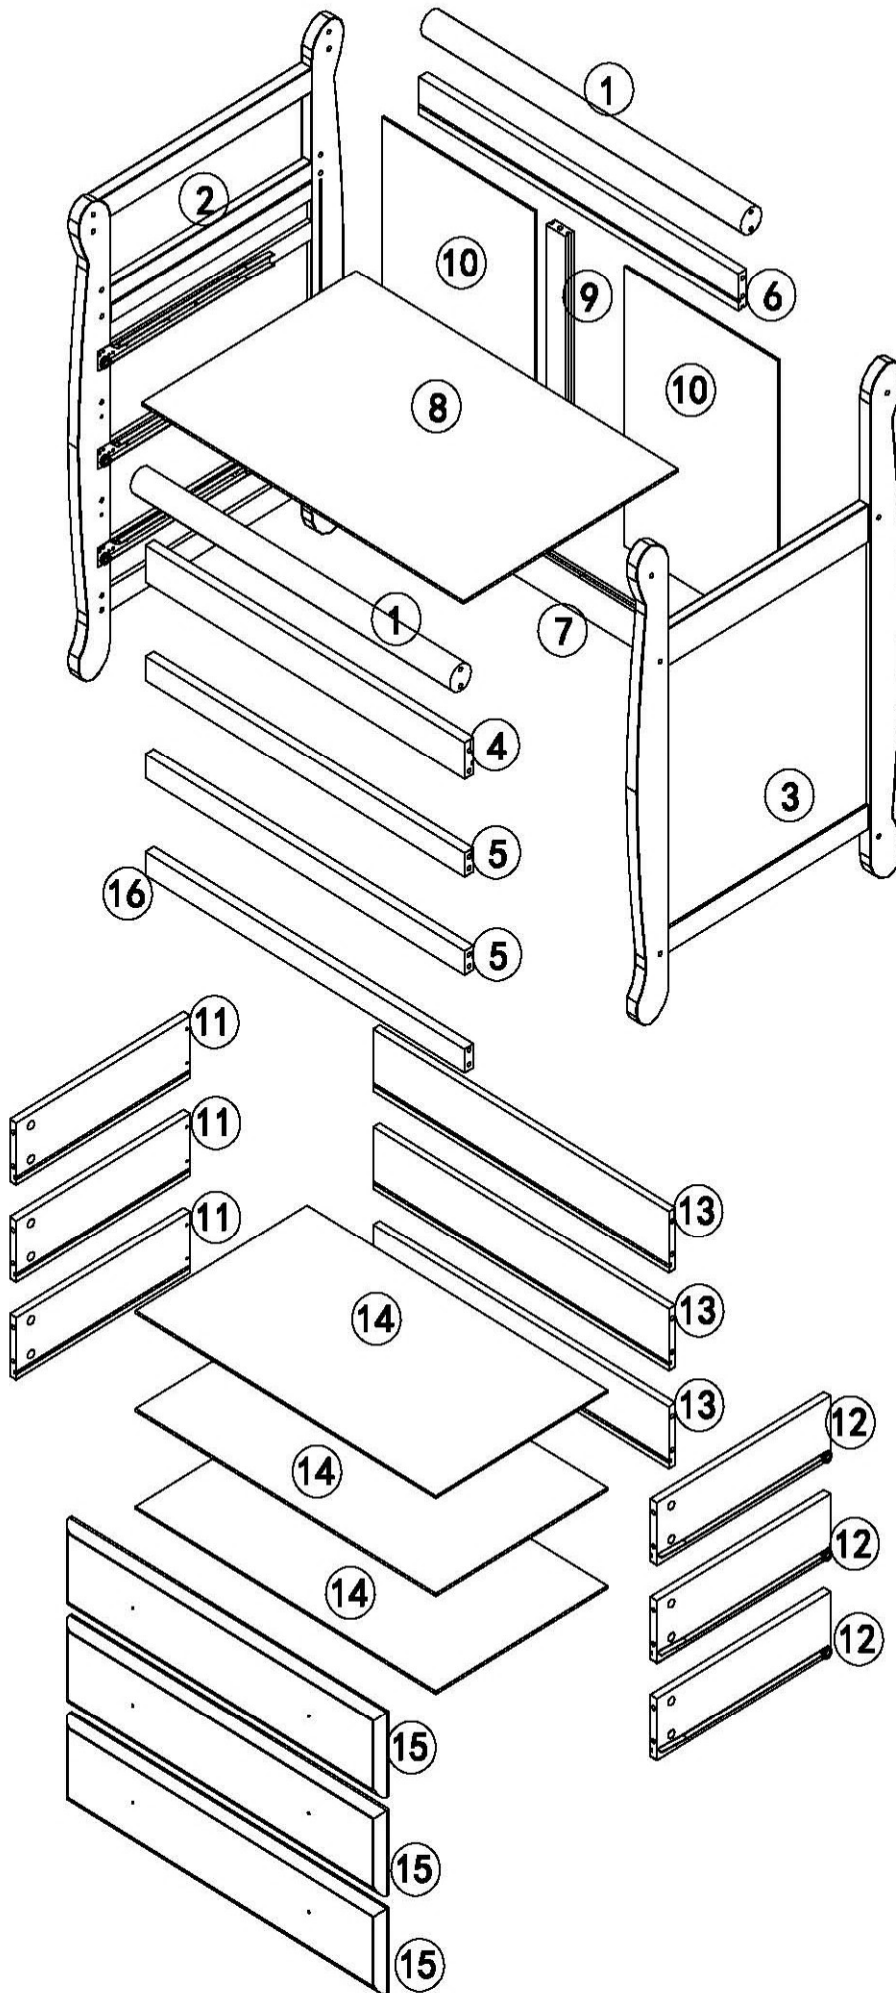

SLEIGH 3 DRAWER CHANGE TABLE

ASSEMBLY INSTRUCTIONS

IMPORTER: Cloud 9 Baby Bedrooms Pty Ltd

ADDRESS: 1/75 Araluen Street, Kedron, Qld 4031

Part List:

①	①X 1PS	2
②	②X 1PS	1
③	③X 1PS	1
④	④X 1PS	1
⑤	⑤X 1PS	2
⑥	⑥X 1PS	1
⑦	⑦X 1PS	1
⑧	⑧X 1PS	1
⑨	⑨X 1PS	1
⑩	⑩X 1PS	2
⑪	⑪X 1PS	3
⑫	⑫X 1PS	3
⑬	⑬X 1PS	3
⑭	⑭X 1PS	3
⑮	⑮X 1PS	3
⑯	⑯X 1PS	1

Hard Ware Parts List

AX28 	BX28 	CX18 	DX6 
EX12 	FX6 	GX1 	

CX18

BX4

1.

EX6

AX2

2.

3.

EX6

AX2

4.

BX24**DX6****FX6****5.****AX24****6.**

7.