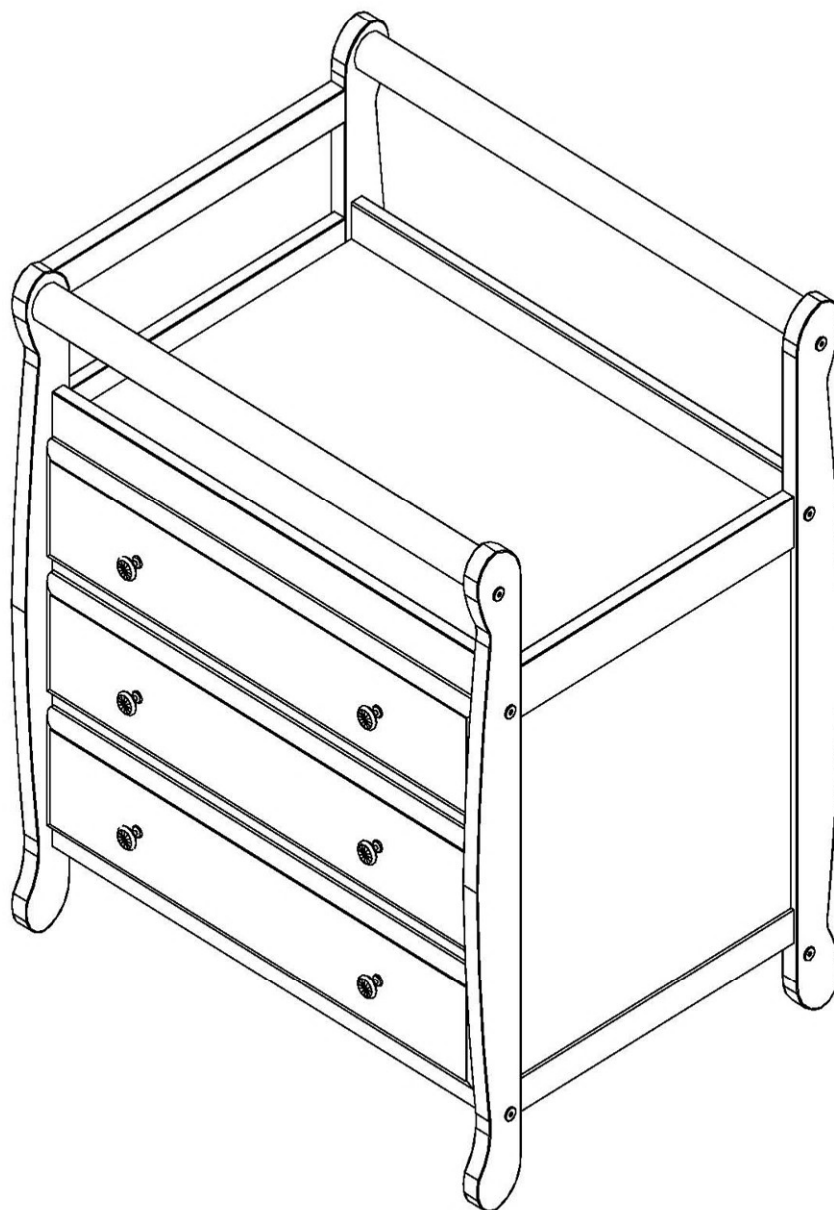

SLEIGH 3 DRAWER CHANGE TABLE

ASSEMBLY INSTRUCTIONS

IMPORTER: Cloud 9 Baby Bedrooms Pty Ltd

ADDRESS: 1/75 Araluen Street, Kedron, Qld 4031

Part List:

①	①X 1PS	2
②	②X 1PS	1
③	③X 1PS	1
④	④X 1PS	1
⑤	⑤X 1PS	2
⑥	⑥X 1PS	1
⑦	⑦X 1PS	1
⑧	⑧X 1PS	1
⑨	⑨X 1PS	1
⑩	⑩X 1PS	2
⑪	⑪X 1PS	3
⑫	⑫X 1PS	3
⑬	⑬X 1PS	3
⑭	⑭X 1PS	3
⑮	⑮X 1PS	3
⑯	⑯X 1PS	1

Hard Ware Parts List

AX28 	BX28 	CX18 	DX6 
EX12 	FX6 	GX1 	

CX18

BX4

1.

EX6

AX2

2.