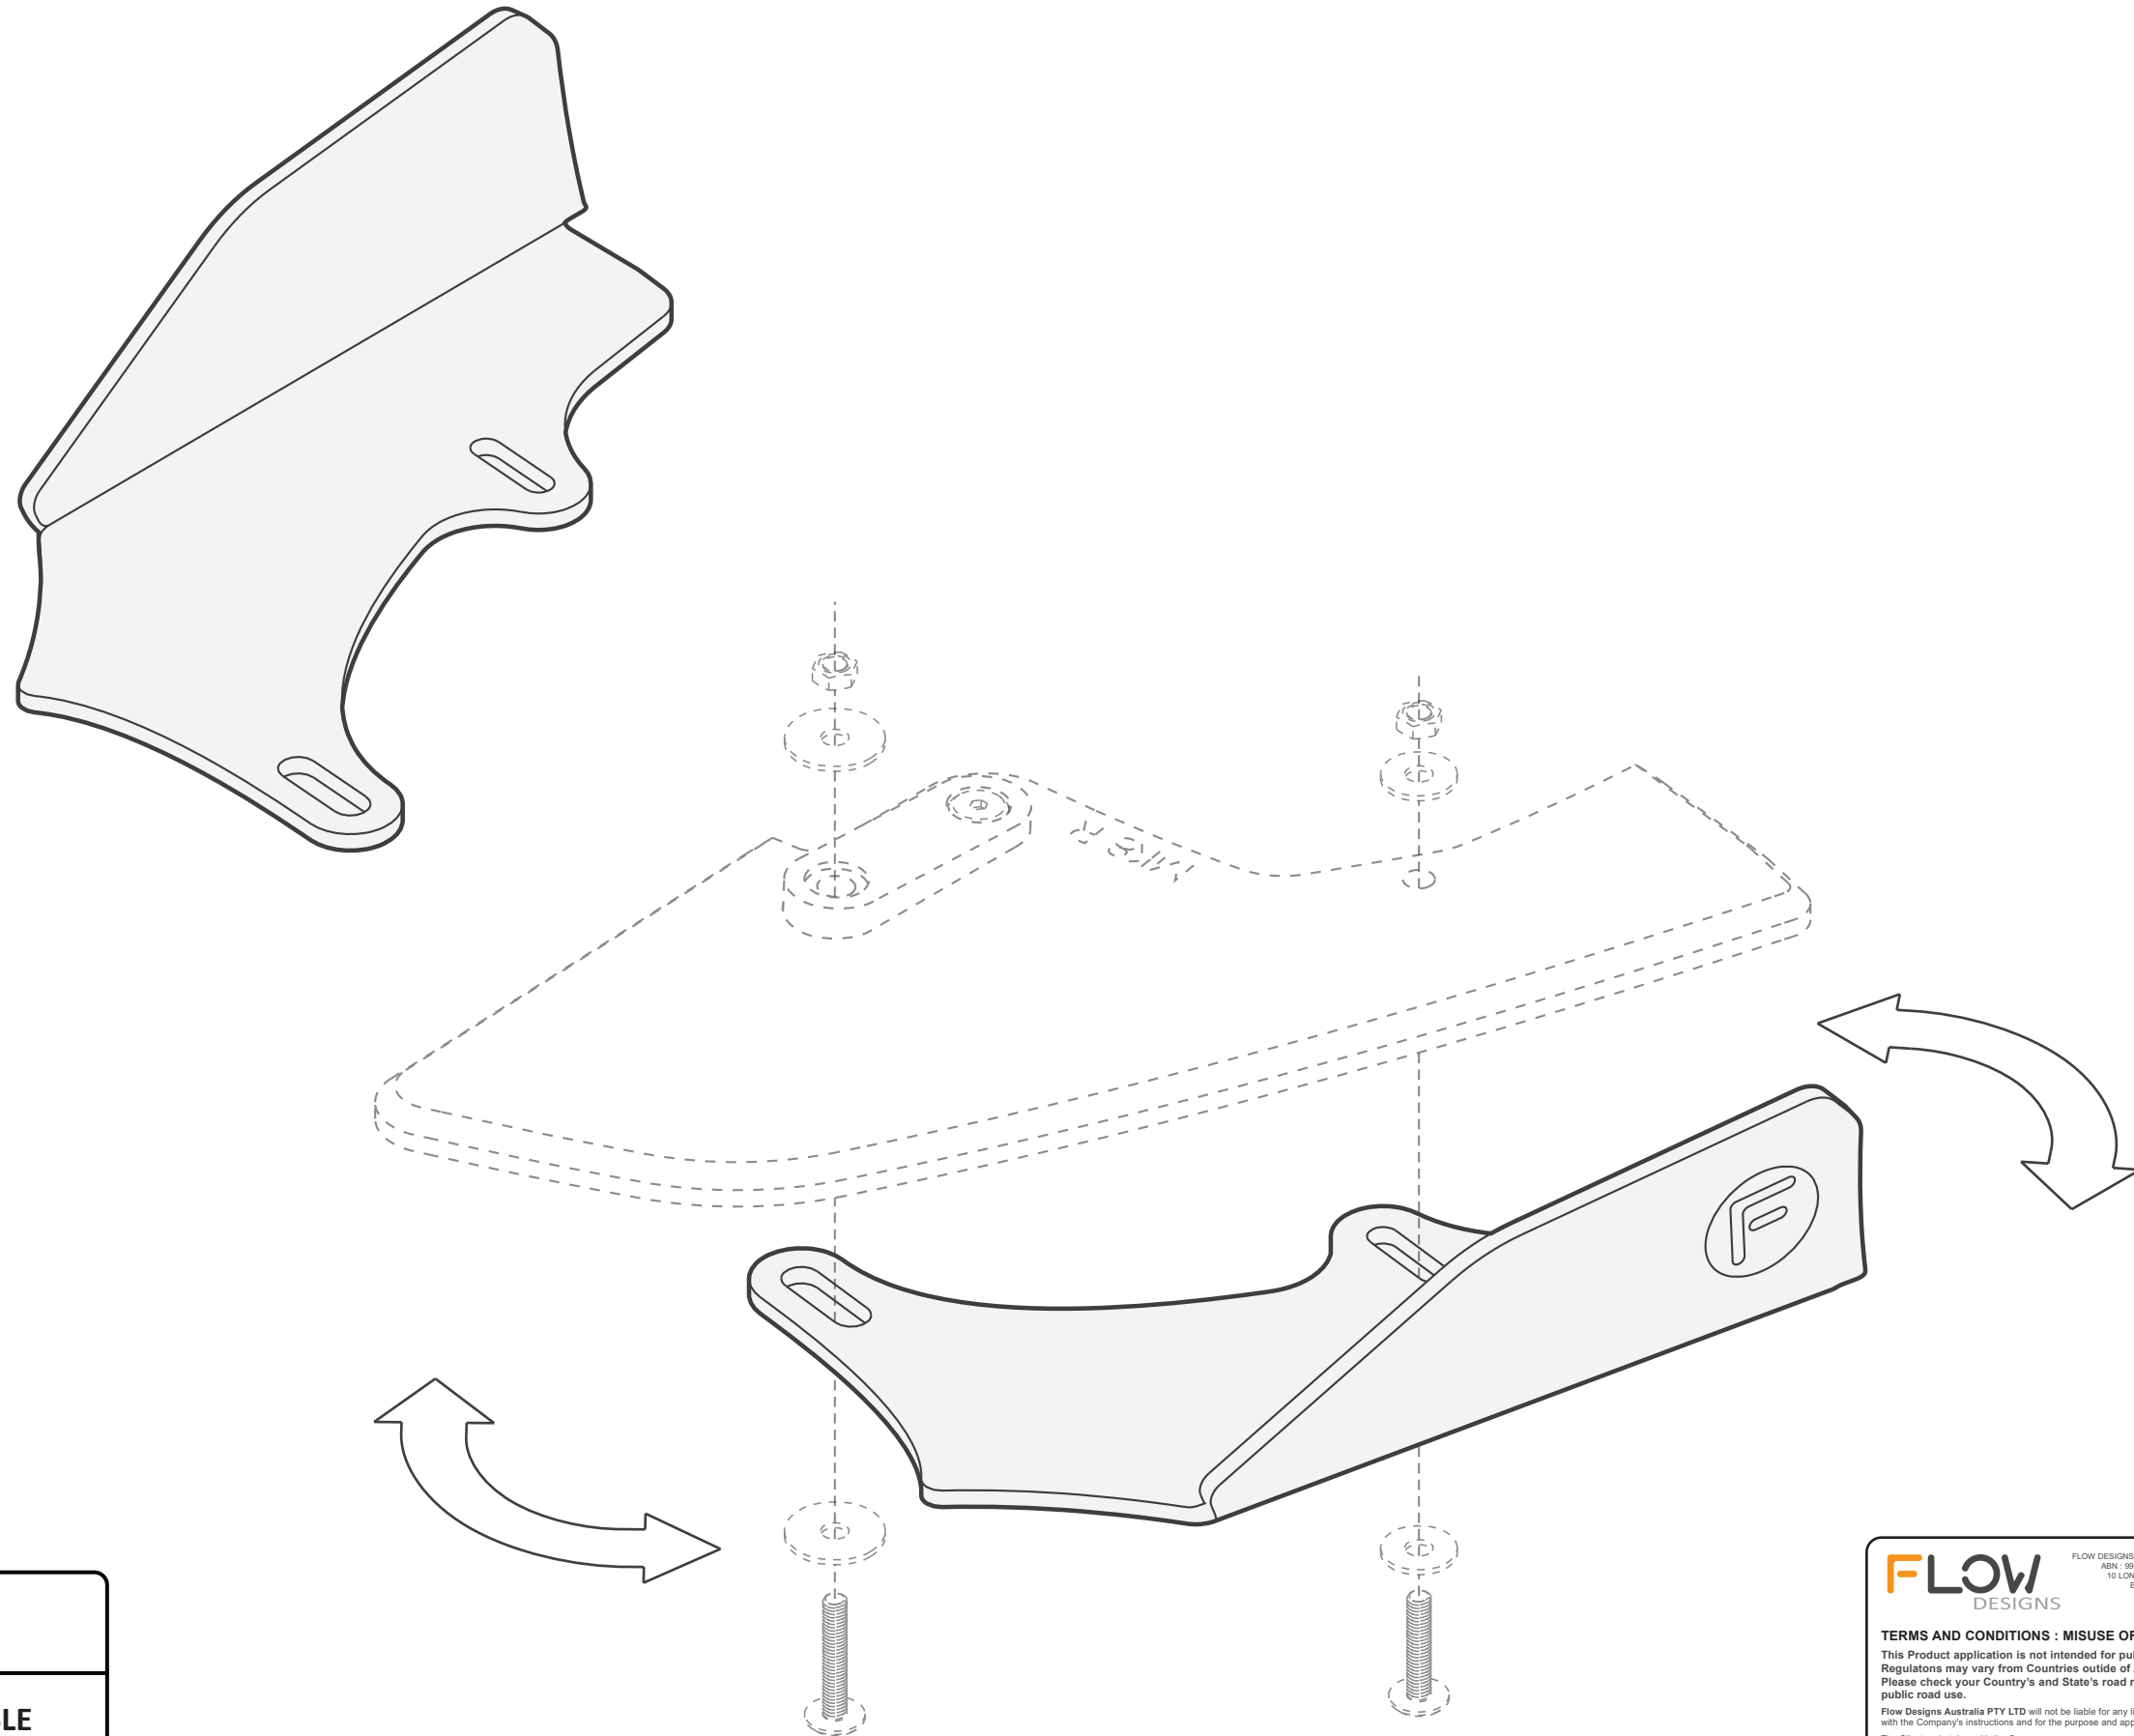

FITTING DIAGRAM

VW MK8 GOLF R: ADJUSTABLE REAR WINGLETS

INSTALLATION AND FITTING SERVICES

If you are having any difficulties please seek professional advice from the listed International and Domestic Authorised Dealers on our website.

www.flowdesignsaustralia.com

**BUMPER REMOVAL
NOT REQUIRED**

FITTING KIT

FITTING KIT FOR ADJUSTABLE
REAR WINGLETS SUPPLIED
WITH REAR SPATS.

FLOW
DESIGNS

TERMS AND CONDITIONS : MISUSE OF GOODS

www.flowdesignsaustralia.com