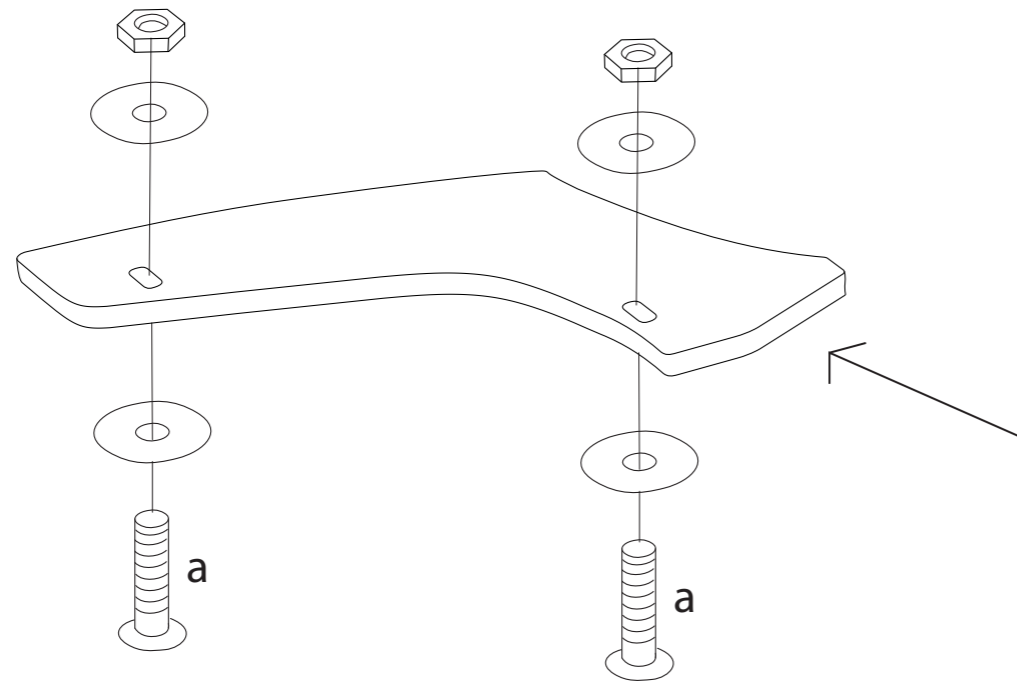

# FITTING INSTRUCTIONS

## VW GOLF MK7 R: REAR SPATS

EXHAUST  
SIDE

### FITTING KIT

**a**

M6 BOLT  
30mm LONG

**X 4**

PLEASE NOTE:  
DRILLING REQUIRED  
TO FASTEN TO BUMPER