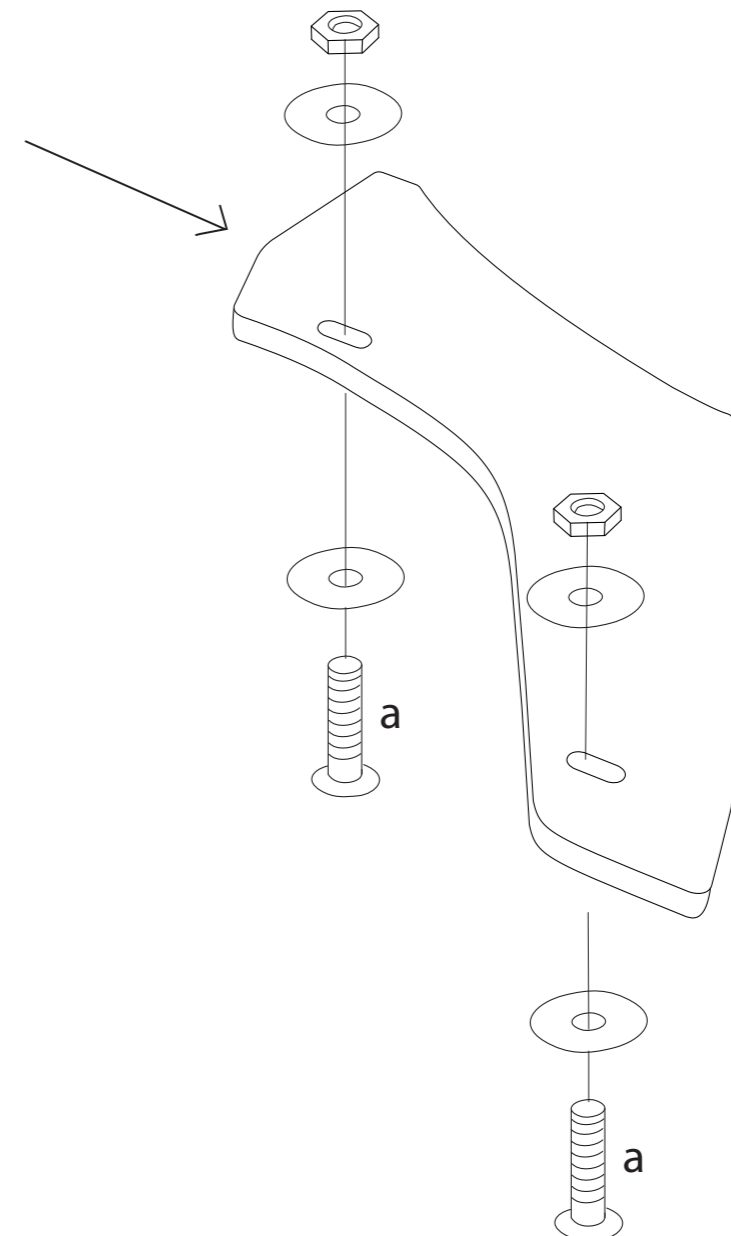

# FITTING INSTRUCTIONS

## VW GOLF MK7 R: REAR SPATS

EXHAUST  
SIDE

### FITTING KIT

**a**

M6 BOLT  
30mm LONG

**X 4**

PLEASE NOTE:  
DRILLING REQUIRED  
TO FASTEN TO BUMPER