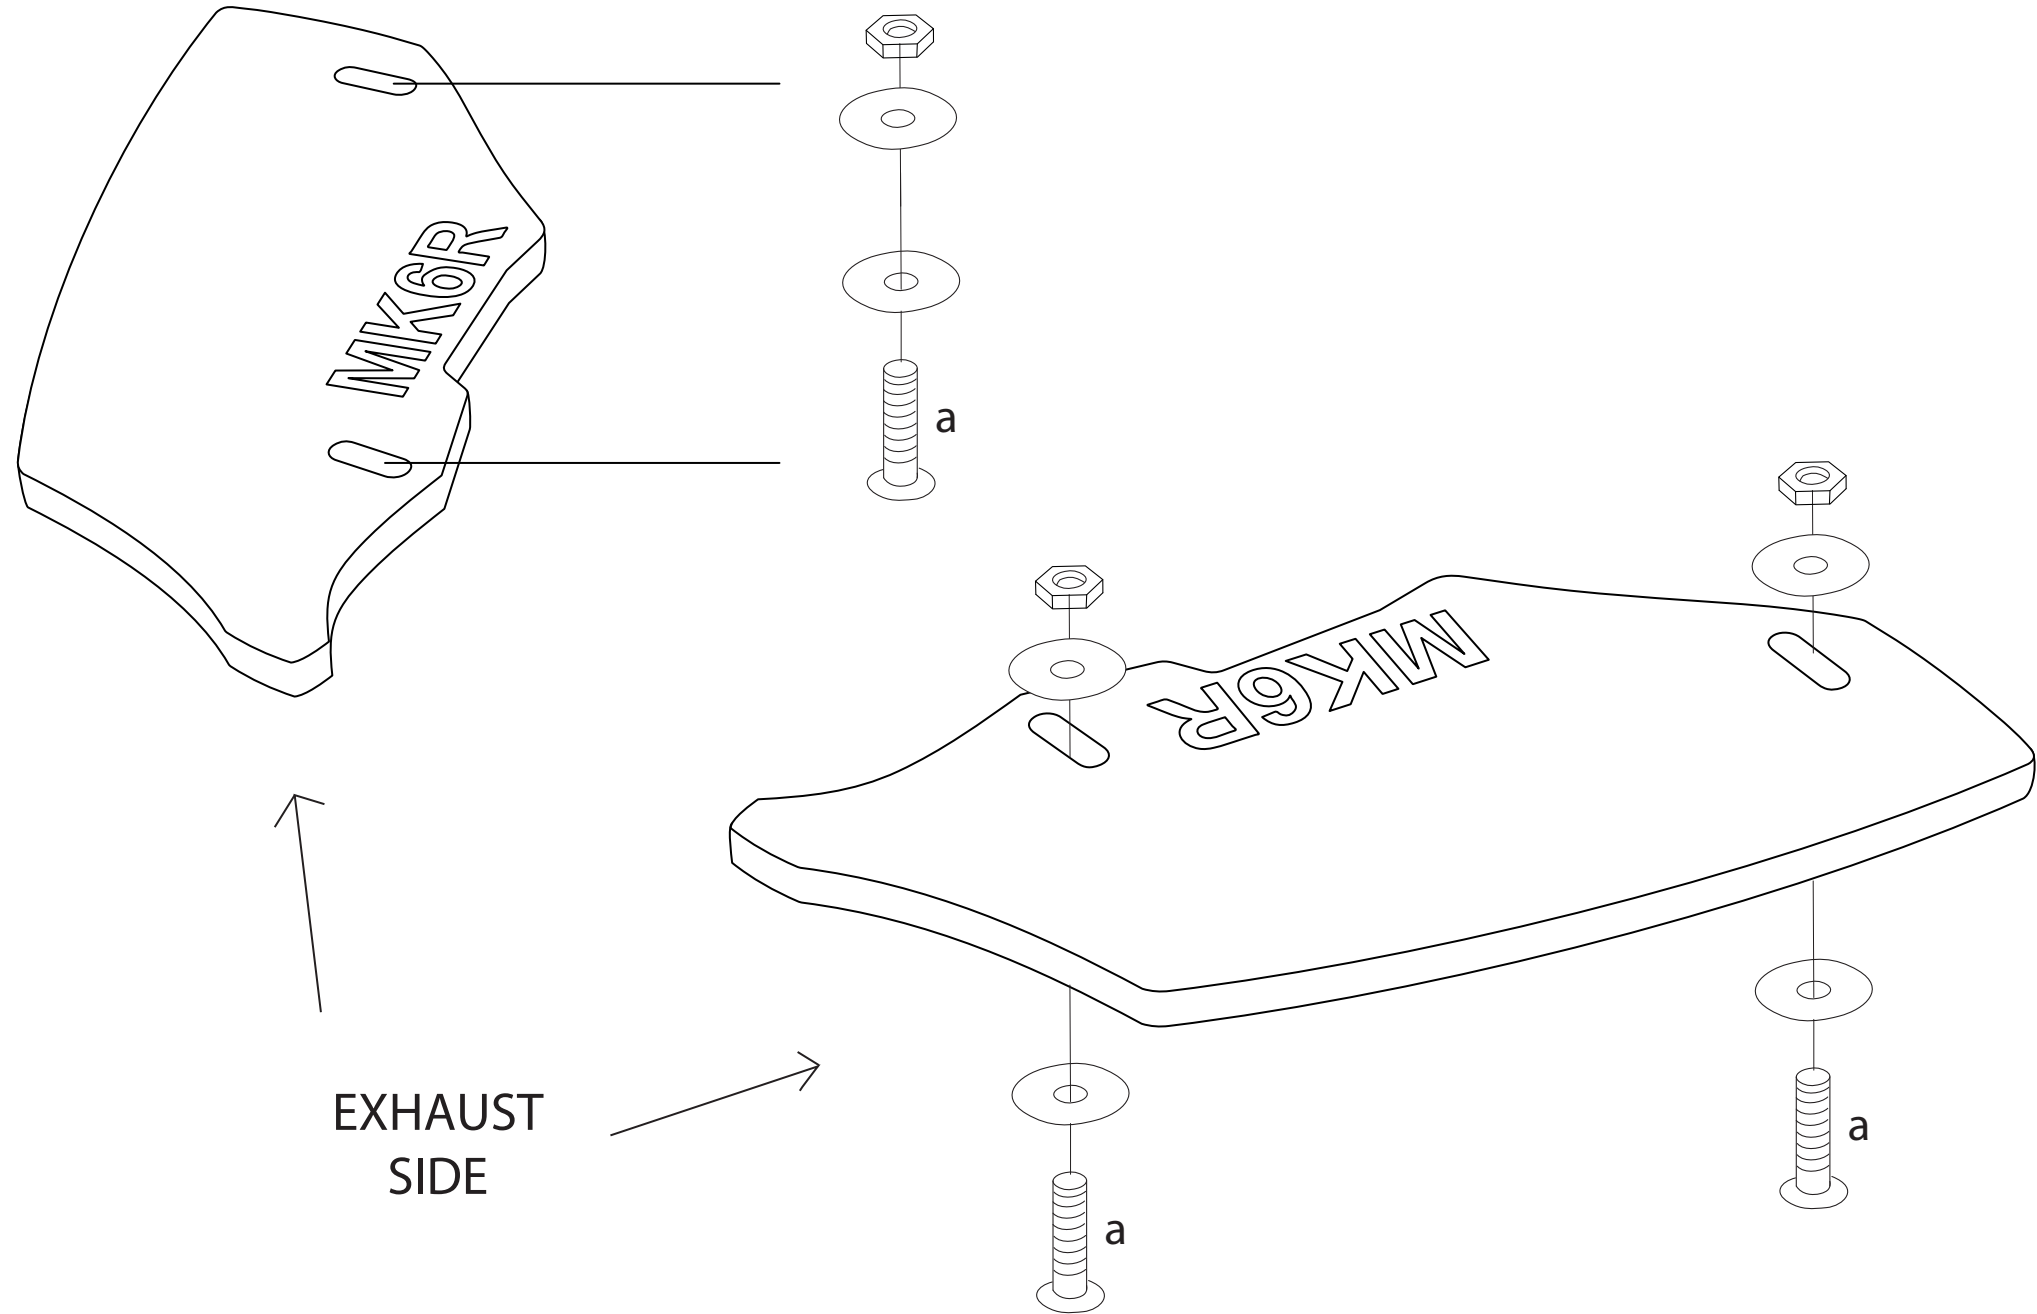

# FITTING INSTRUCTIONS

## VW GOLF MK6 R: REAR SPATS

### FITTING KIT

**a**

**M6 BOLT  
30mm LONG**

**X 4**

PLEASE NOTE:  
DRILLING REQUIRED  
TO FASTEN TO BUMPER