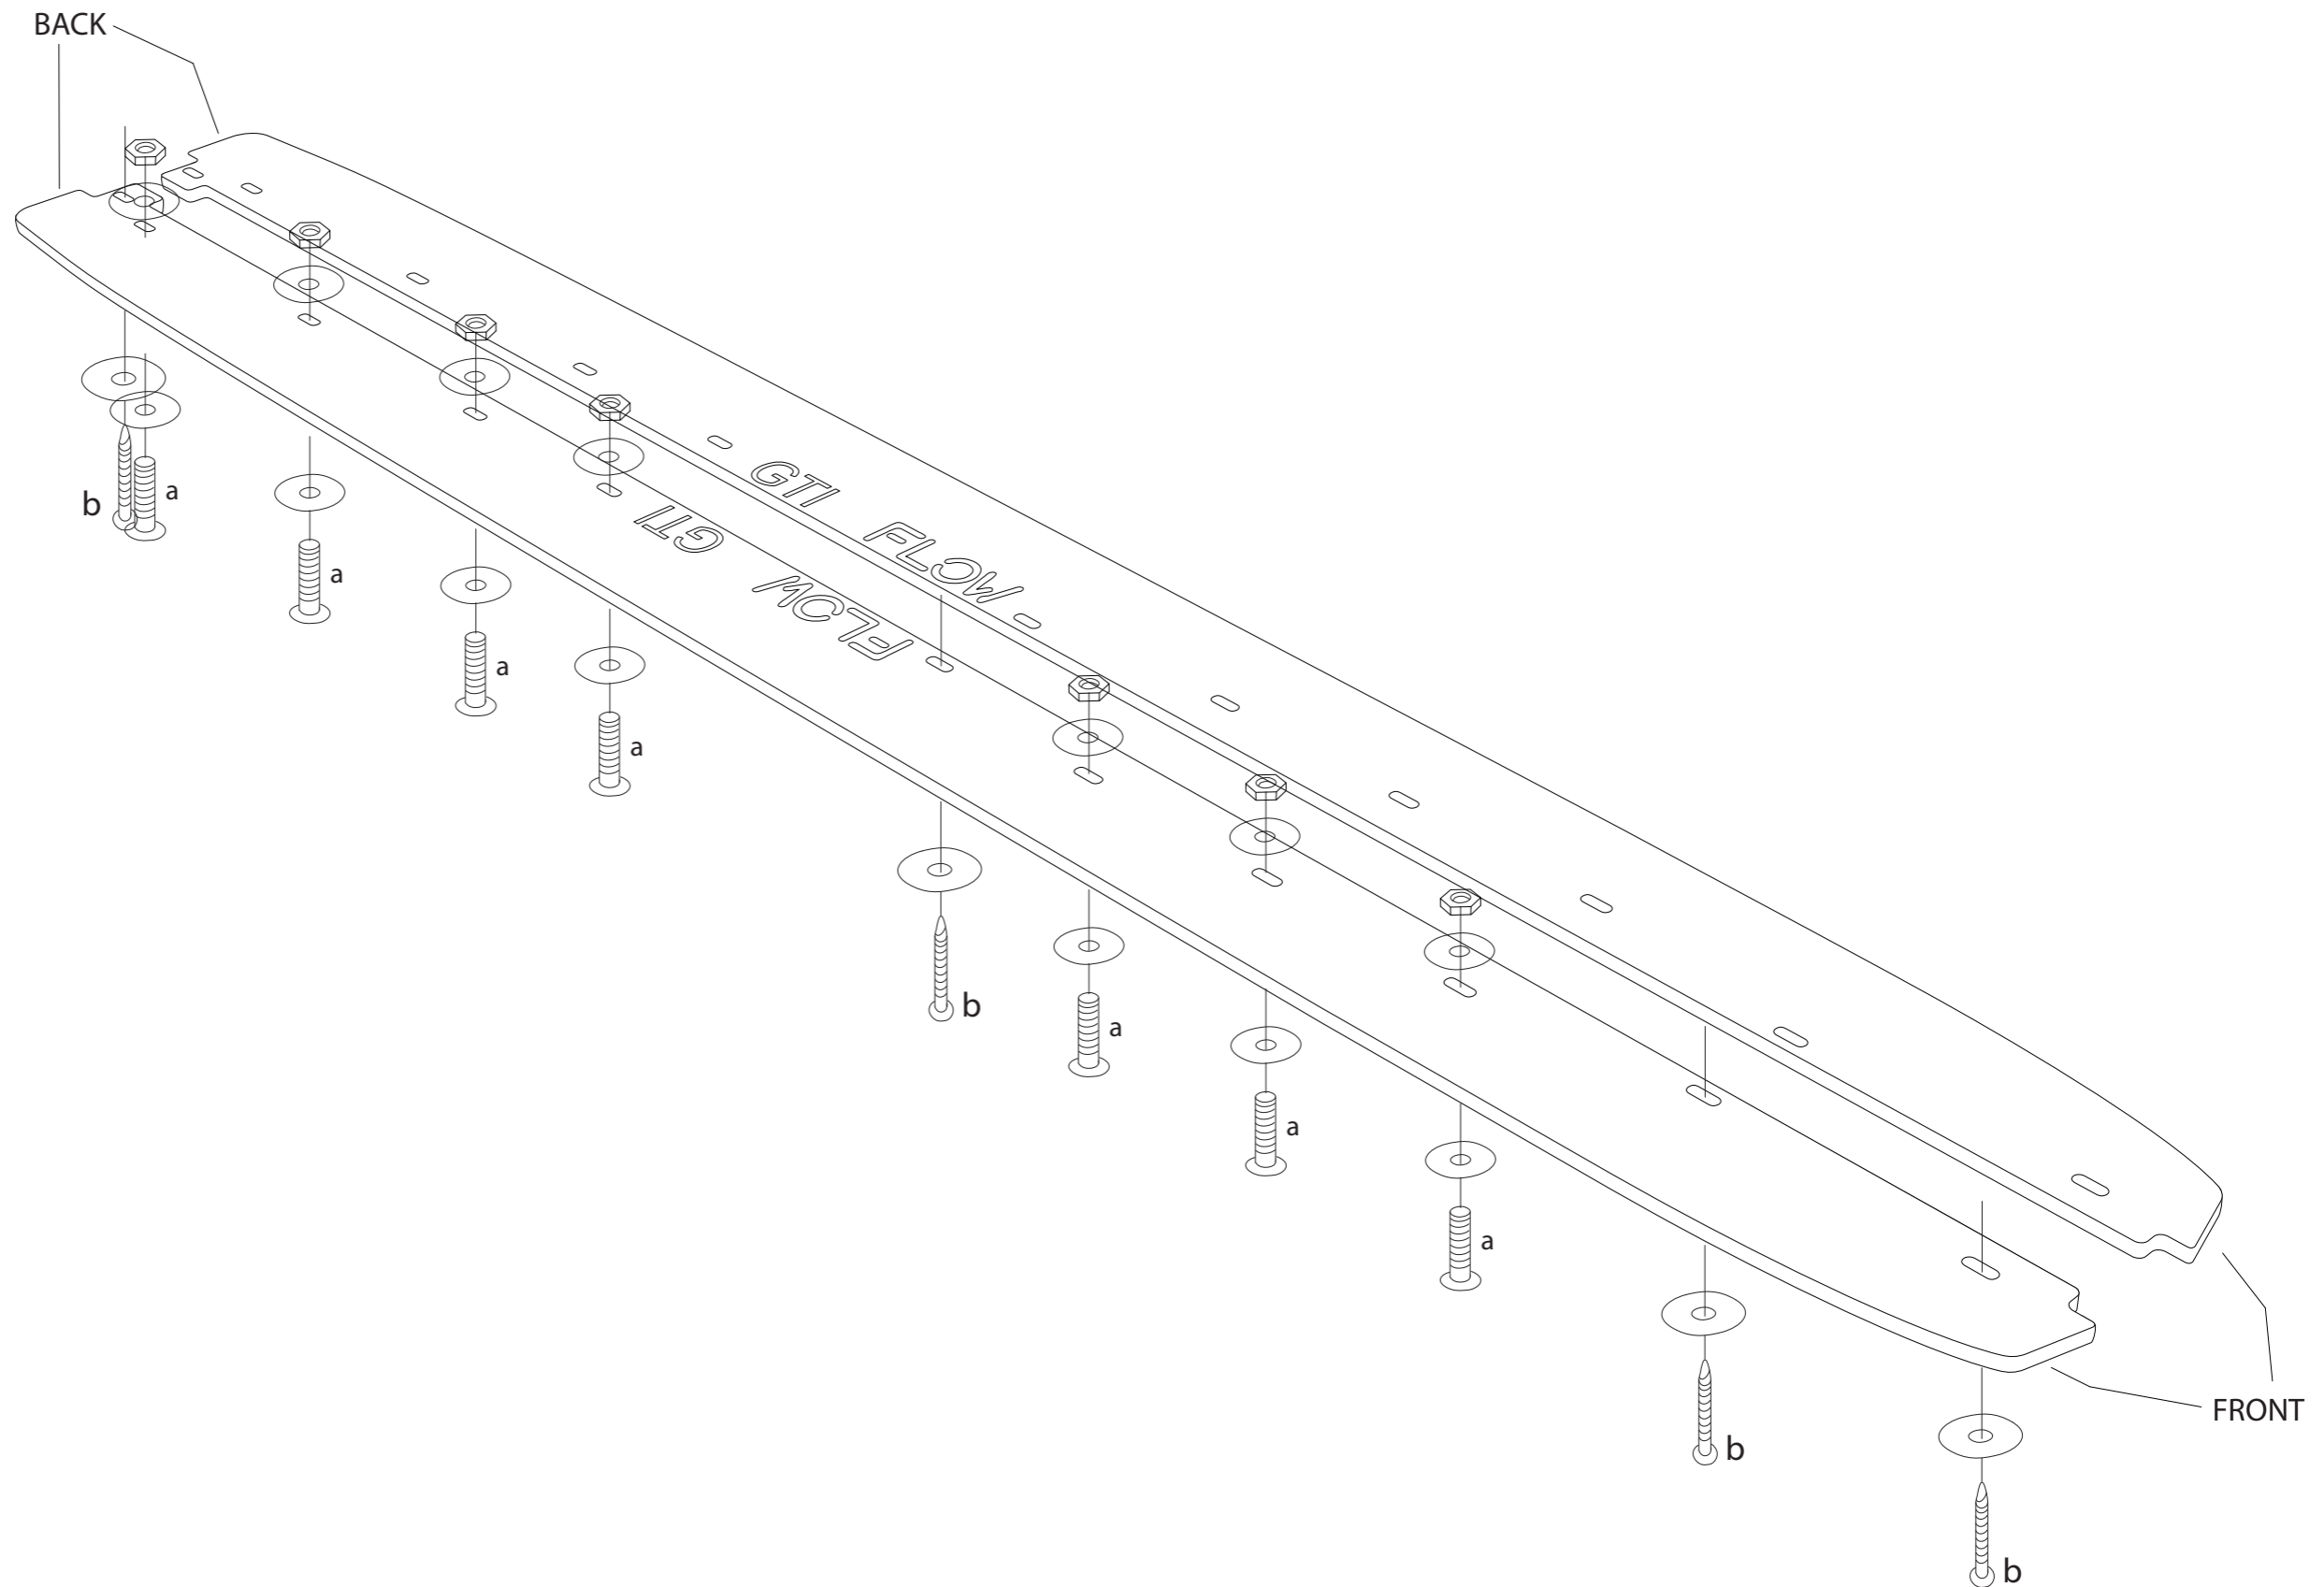

FITTING INSTRUCTIONS

VW MK6 GOLF GTI SIDE EXTENSIONS

FITTING KIT

a

M6 CONNECTOR
BOLT
25mm LONG

X 14

PLEASE NOTE:
DRILLING REQUIRED

b

10g SELF DRILLING
BOLT
40MM LONG

X 8

PLEASE NOTE:
PRE-DRILLING NOT
REQUIRED