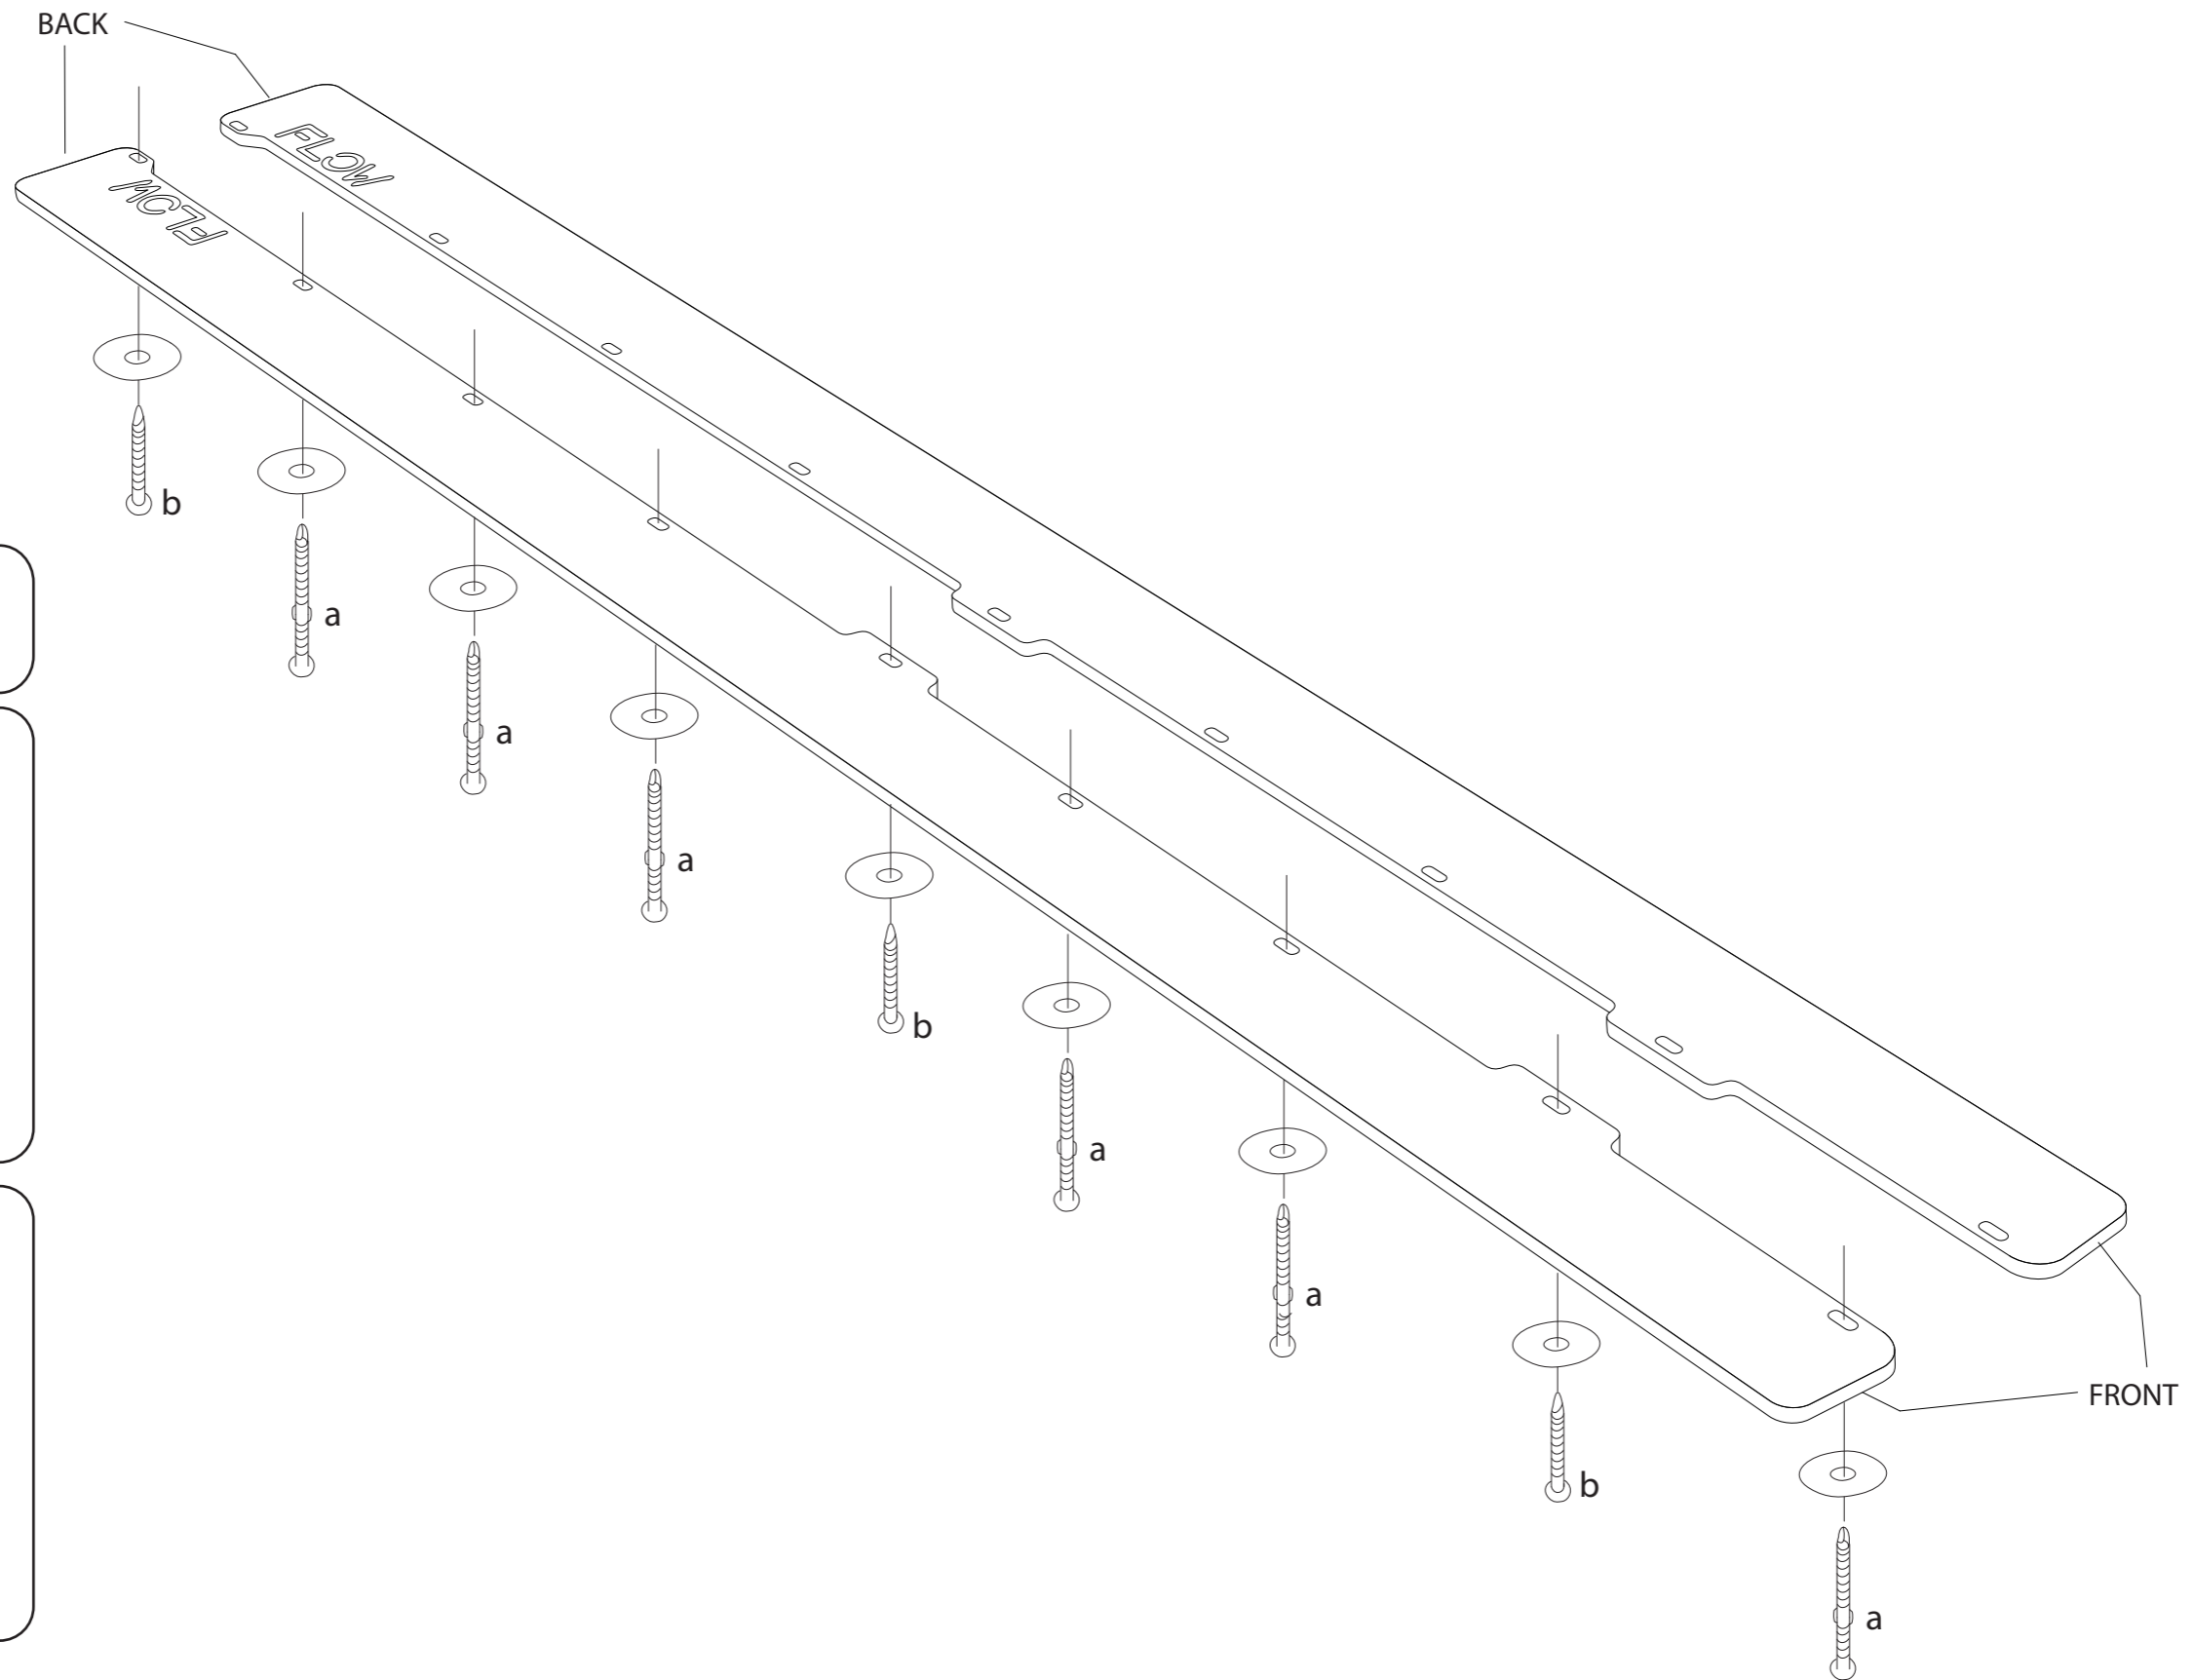

FITTING INSTRUCTIONS

VW MK5 GOLF R32 SIDE EXTENSIONS

FITTING KIT

a

10g SELF DRILLING
BOLT
50MM LONG
X12

PLEASE NOTE:
PRE-DRILLING NOT
REQUIRED

b

10g SELF TAPPING
SCREW
25MM LONG
X6

PLEASE NOTE:
PRE DRILLING NOT
REQUIRED