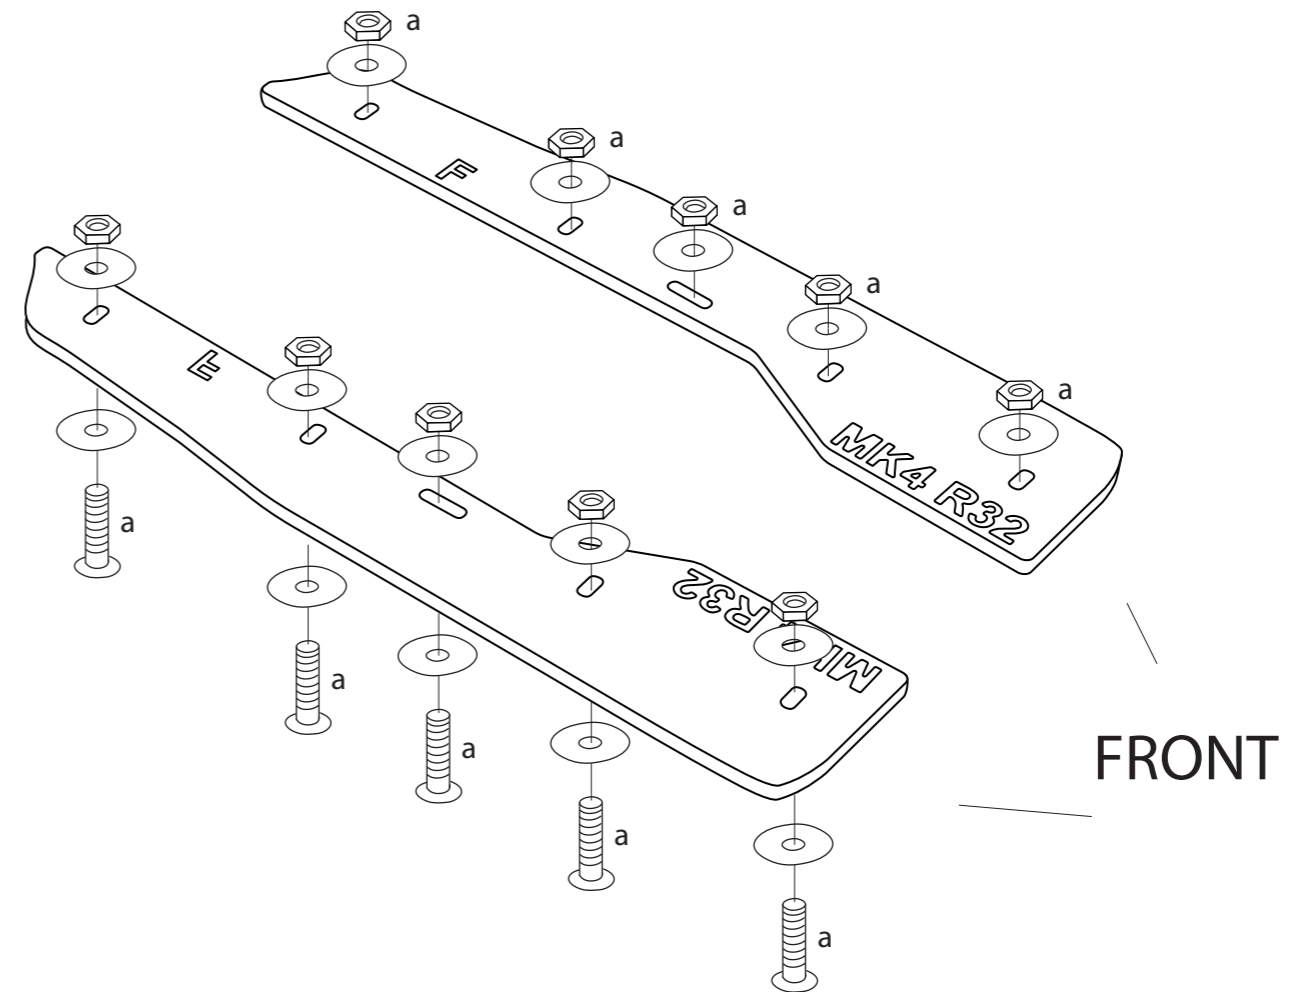

FITTING INSTRUCTIONS

VW MK4 GOLF R32 : SIDE EXTENSIONS

FITTING KIT

a

M6 CONNECTOR
BOLT
30MM LONG

X 20

PLEASE NOTE:
DRILLING REQUIRED