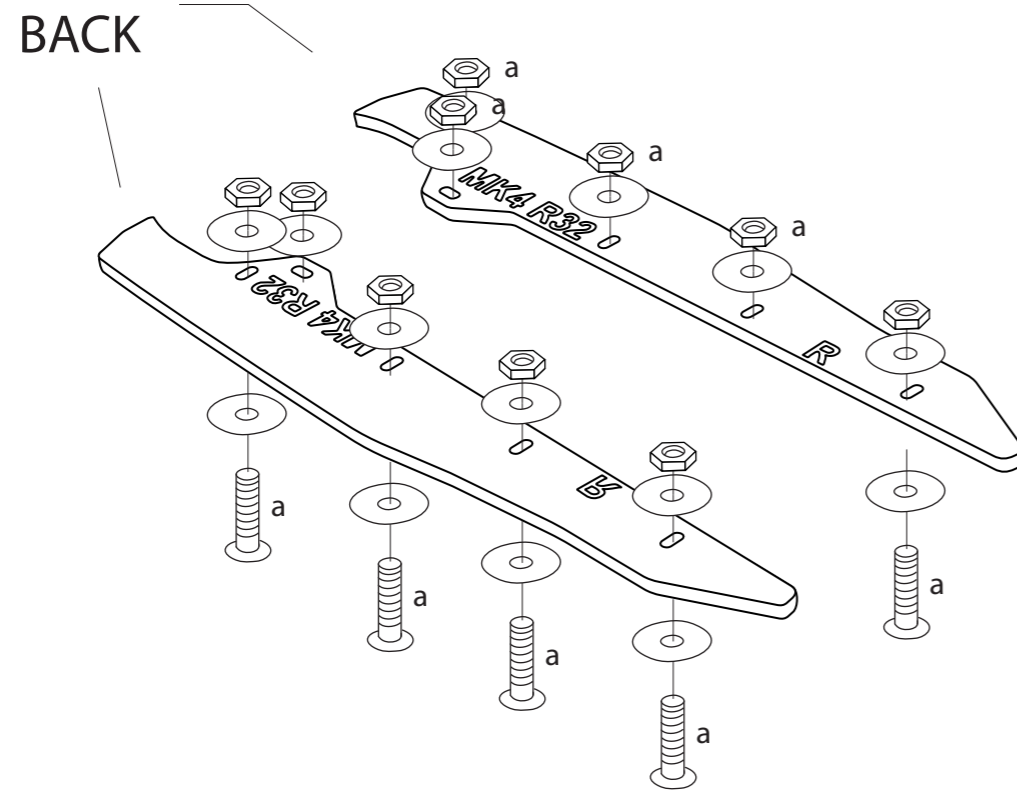

FITTING INSTRUCTIONS

VW MK4 GOLF R32 : SIDE EXTENSIONS

FITTING KIT

a

M6 CONNECTOR
BOLT
30MM LONG

X 20

PLEASE NOTE:
DRILLING REQUIRED