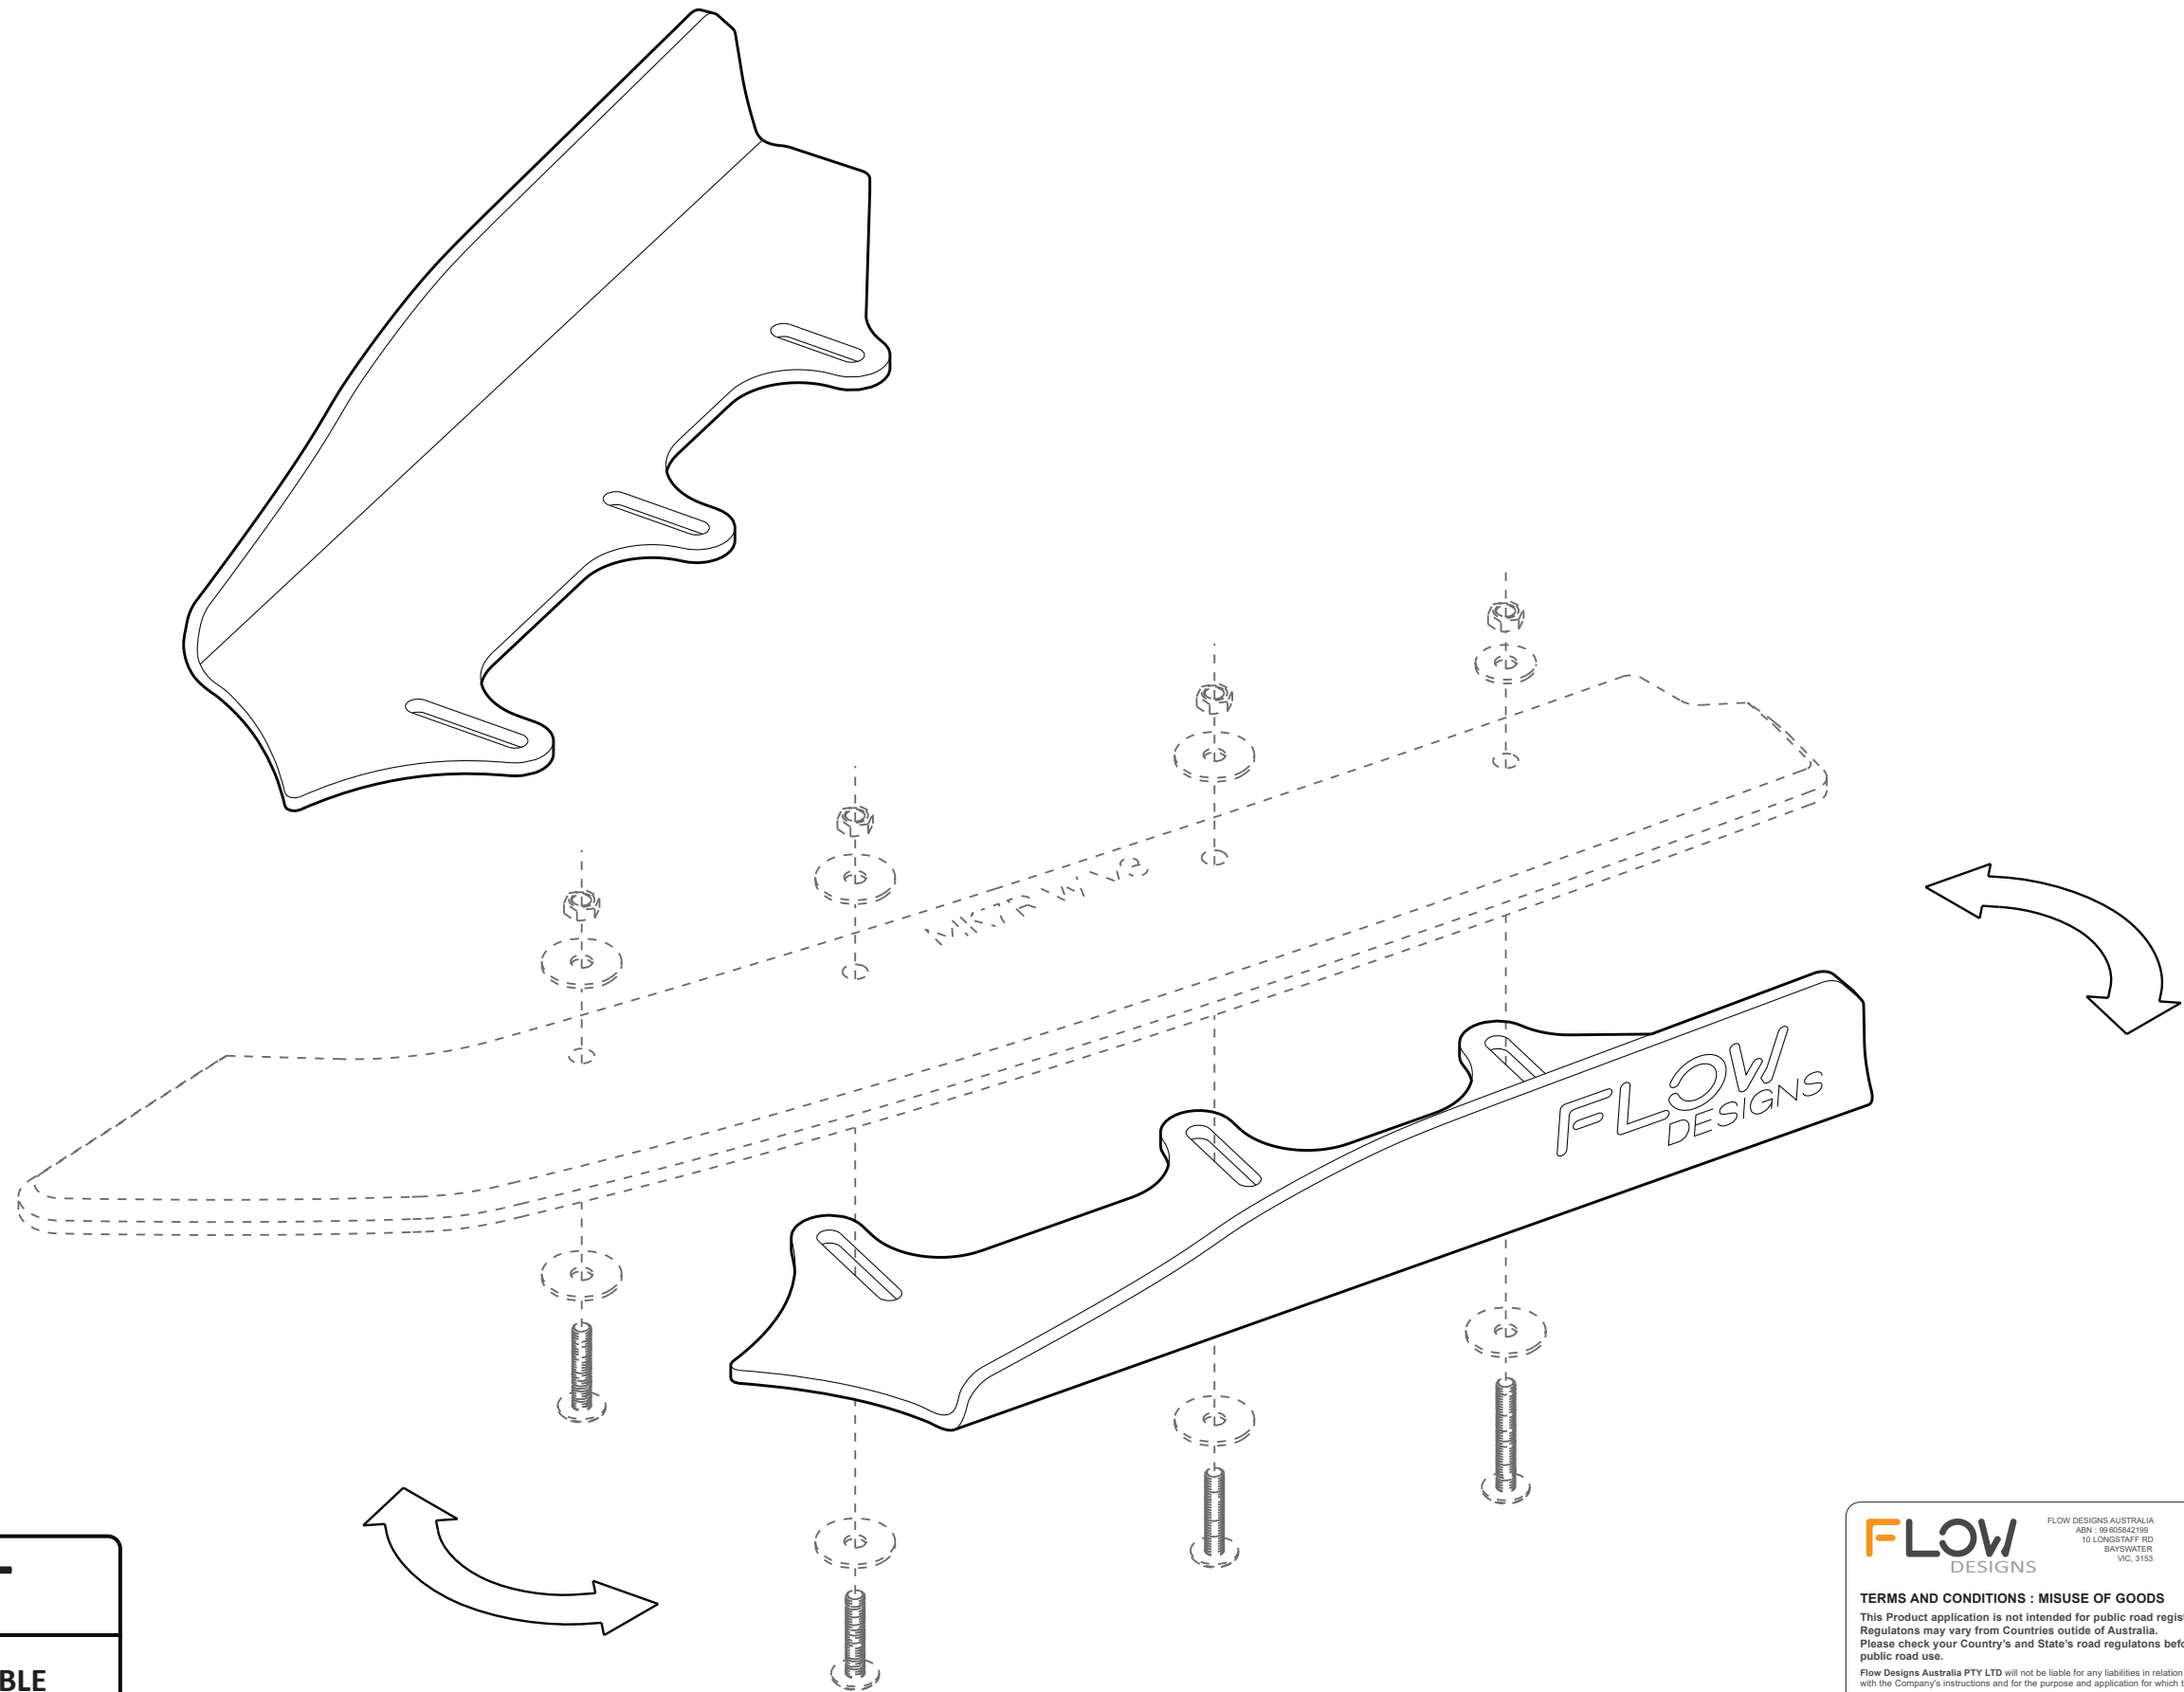

FITTING DIAGRAM

VW GOLF MK7R WAGON: ADJUSTABLE REAR WINGLETS

INSTALLATION AND FITTING SERVICES

If you are having any difficulties please seek professional advice from the listed International and Domestic Authorised Dealers on our website.

www.flowdesignsaustralia.com

**BUMPER REMOVAL
NOT REQUIRED**

FITTING KIT

FITTING KIT FOR ADJUSTABLE
REAR WINGLETS SUPPLIED
WITH REAR SPATS.

FLOW
DESIGNS

TERMS AND CONDITIONS : MISUSE OF GOODS

www.flowdesignsaustralia.com