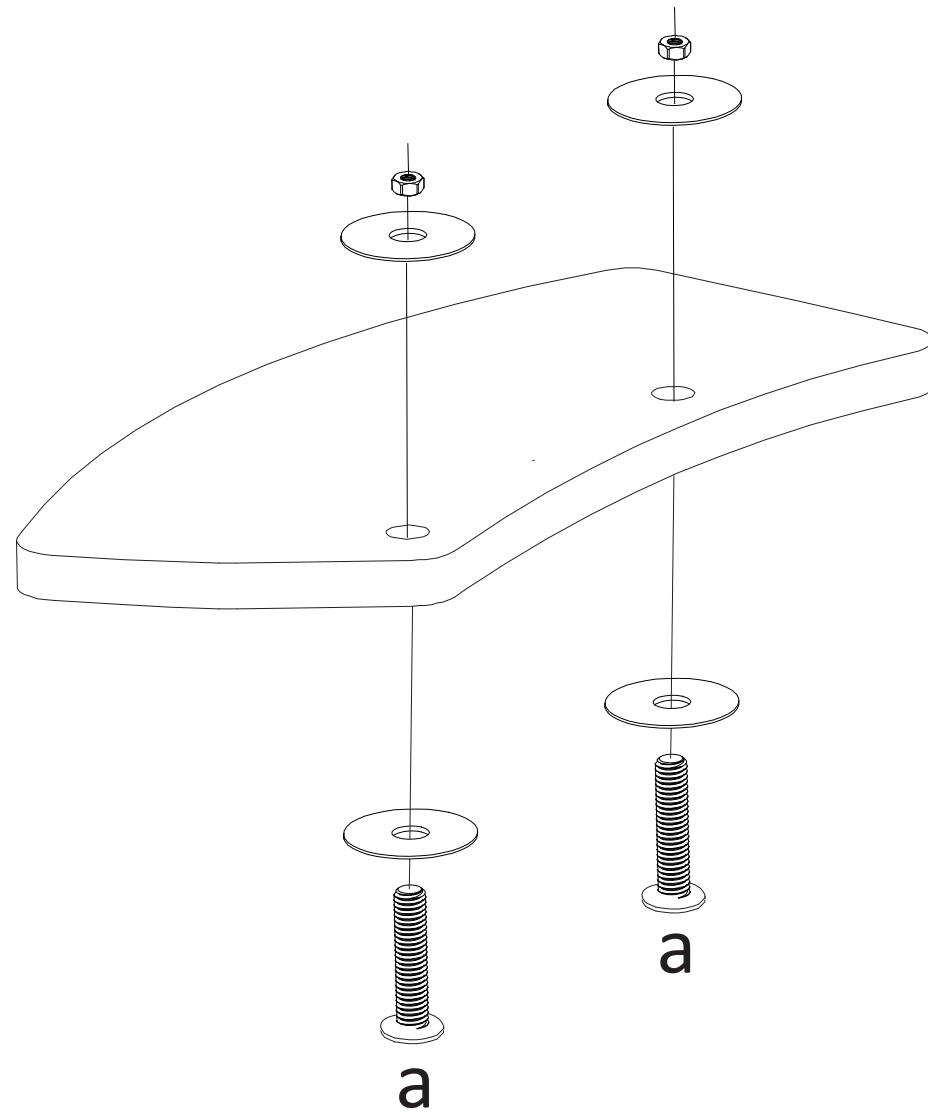

FITTING DIAGRAM

VW GOLF MK5 GTI - REAR SPATS

INSTALLATION AND FITTING SERVICES

If you are having any difficulties please seek professional advice from the listed International and Domestic Authorised Dealers on our website.

www.flowdesignsaustralia.com

BUMPER REMOVAL NOT REQUIRED

FITTING KIT

a

M6 BOLT
30mm LONG

X 4

PLEASE NOTE:
DRILLING REQUIRED
TO FASTEN TO BUMPER

PLEASE USE 8mm DRILL BIT