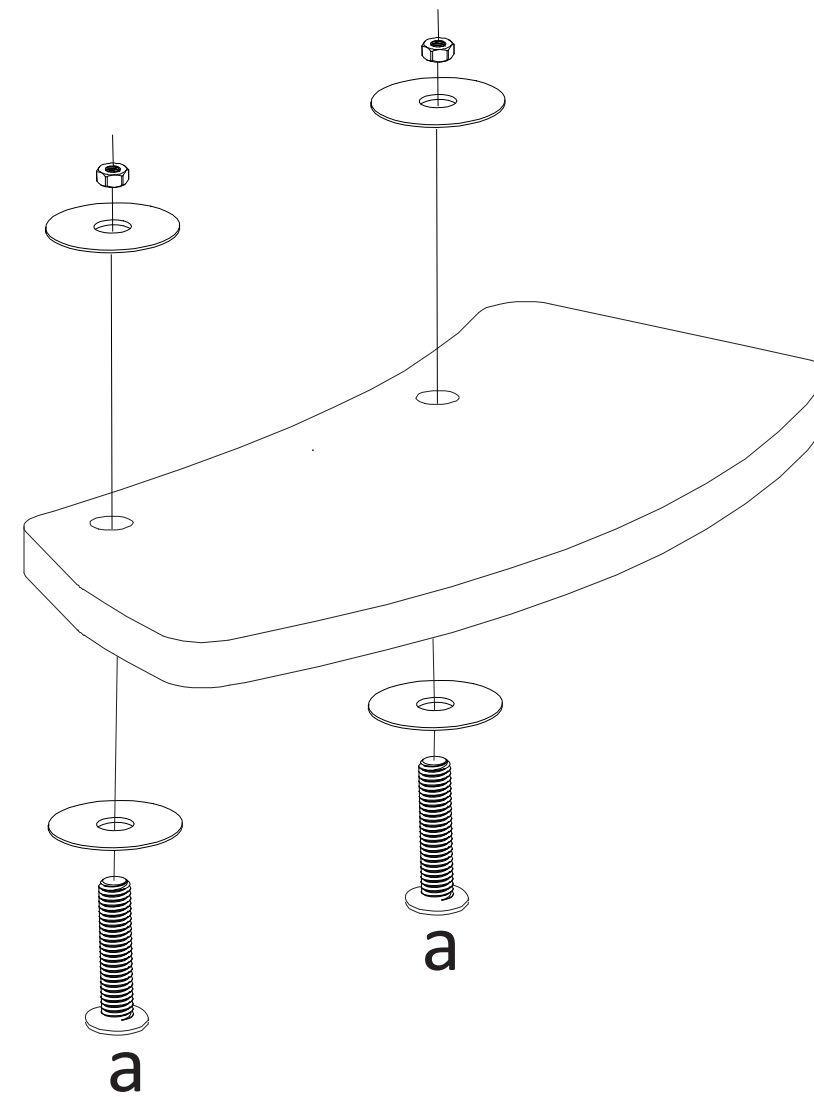

FITTING DIAGRAM

VW GOLF MK5 GTI - REAR SPATS

INSTALLATION AND FITTING SERVICES

If you are having any difficulties please seek professional advice from the listed International and Domestic Authorised Dealers on our website.

www.flowdesignsaustralia.com

BUMPER REMOVAL NOT REQUIRED

FITTING KIT

a

M6 BOLT
30mm LONG

X 4

PLEASE NOTE:
DRILLING REQUIRED
TO FASTEN TO BUMPER

PLEASE USE 8mm DRILL BIT