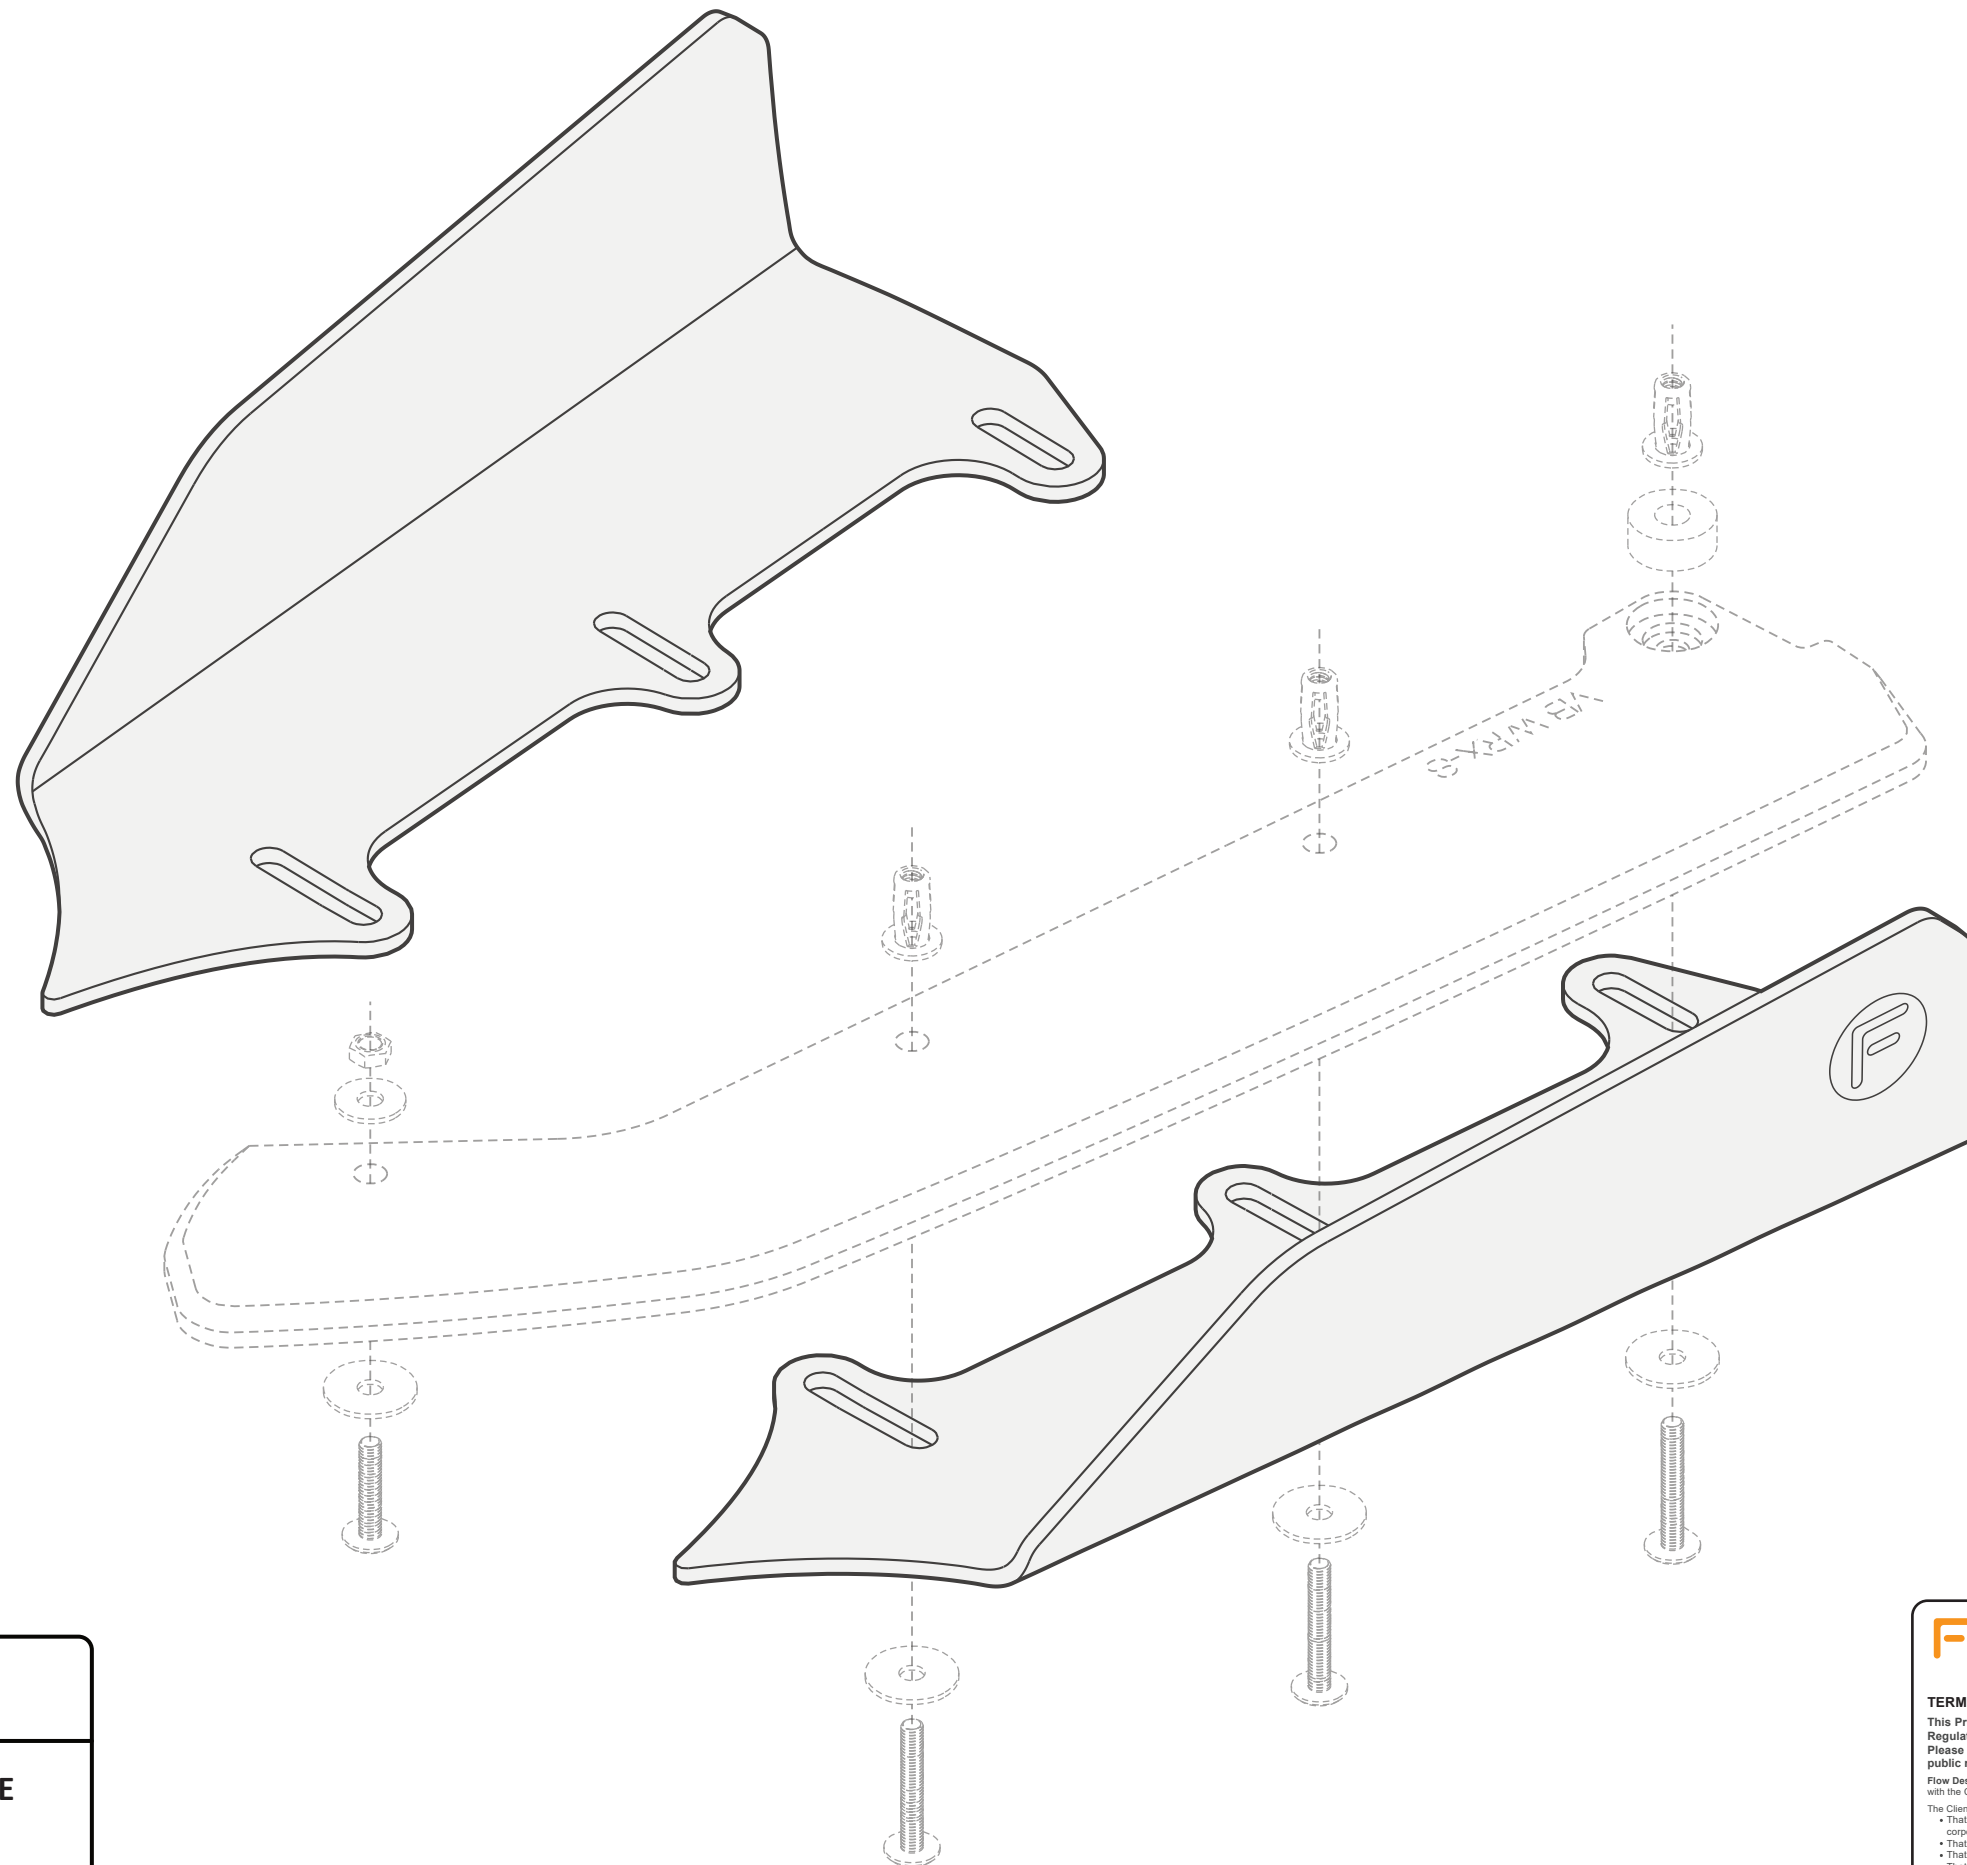

FITTING DIAGRAM

SUBARU VB WRX SEDAN: ADJUSTABLE REAR WINGLETS

INSTALLATION AND FITTING SERVICES

If you are having any difficulties please seek professional advice from the listed International and Domestic Authorised Dealers on our website.

www.flowdesignsaustralia.com

**BUMPER REMOVAL
NOT REQUIRED**

FITTING KIT

FITTING KIT FOR ADJUSTABLE
REAR WINGLETS SUPPLIED
WITH REAR SPATS.

FLOW
DESIGNS

TERMS AND CONDITIONS : MISUSE OF GOODS

This Product application is not intended for public road registered vehicles within Australia.

Please check your Country's and State's road regulations before installing on a vehicle intended for public road use.

The Client undertakes with the Company:

www.flowdesignsaustralia.com