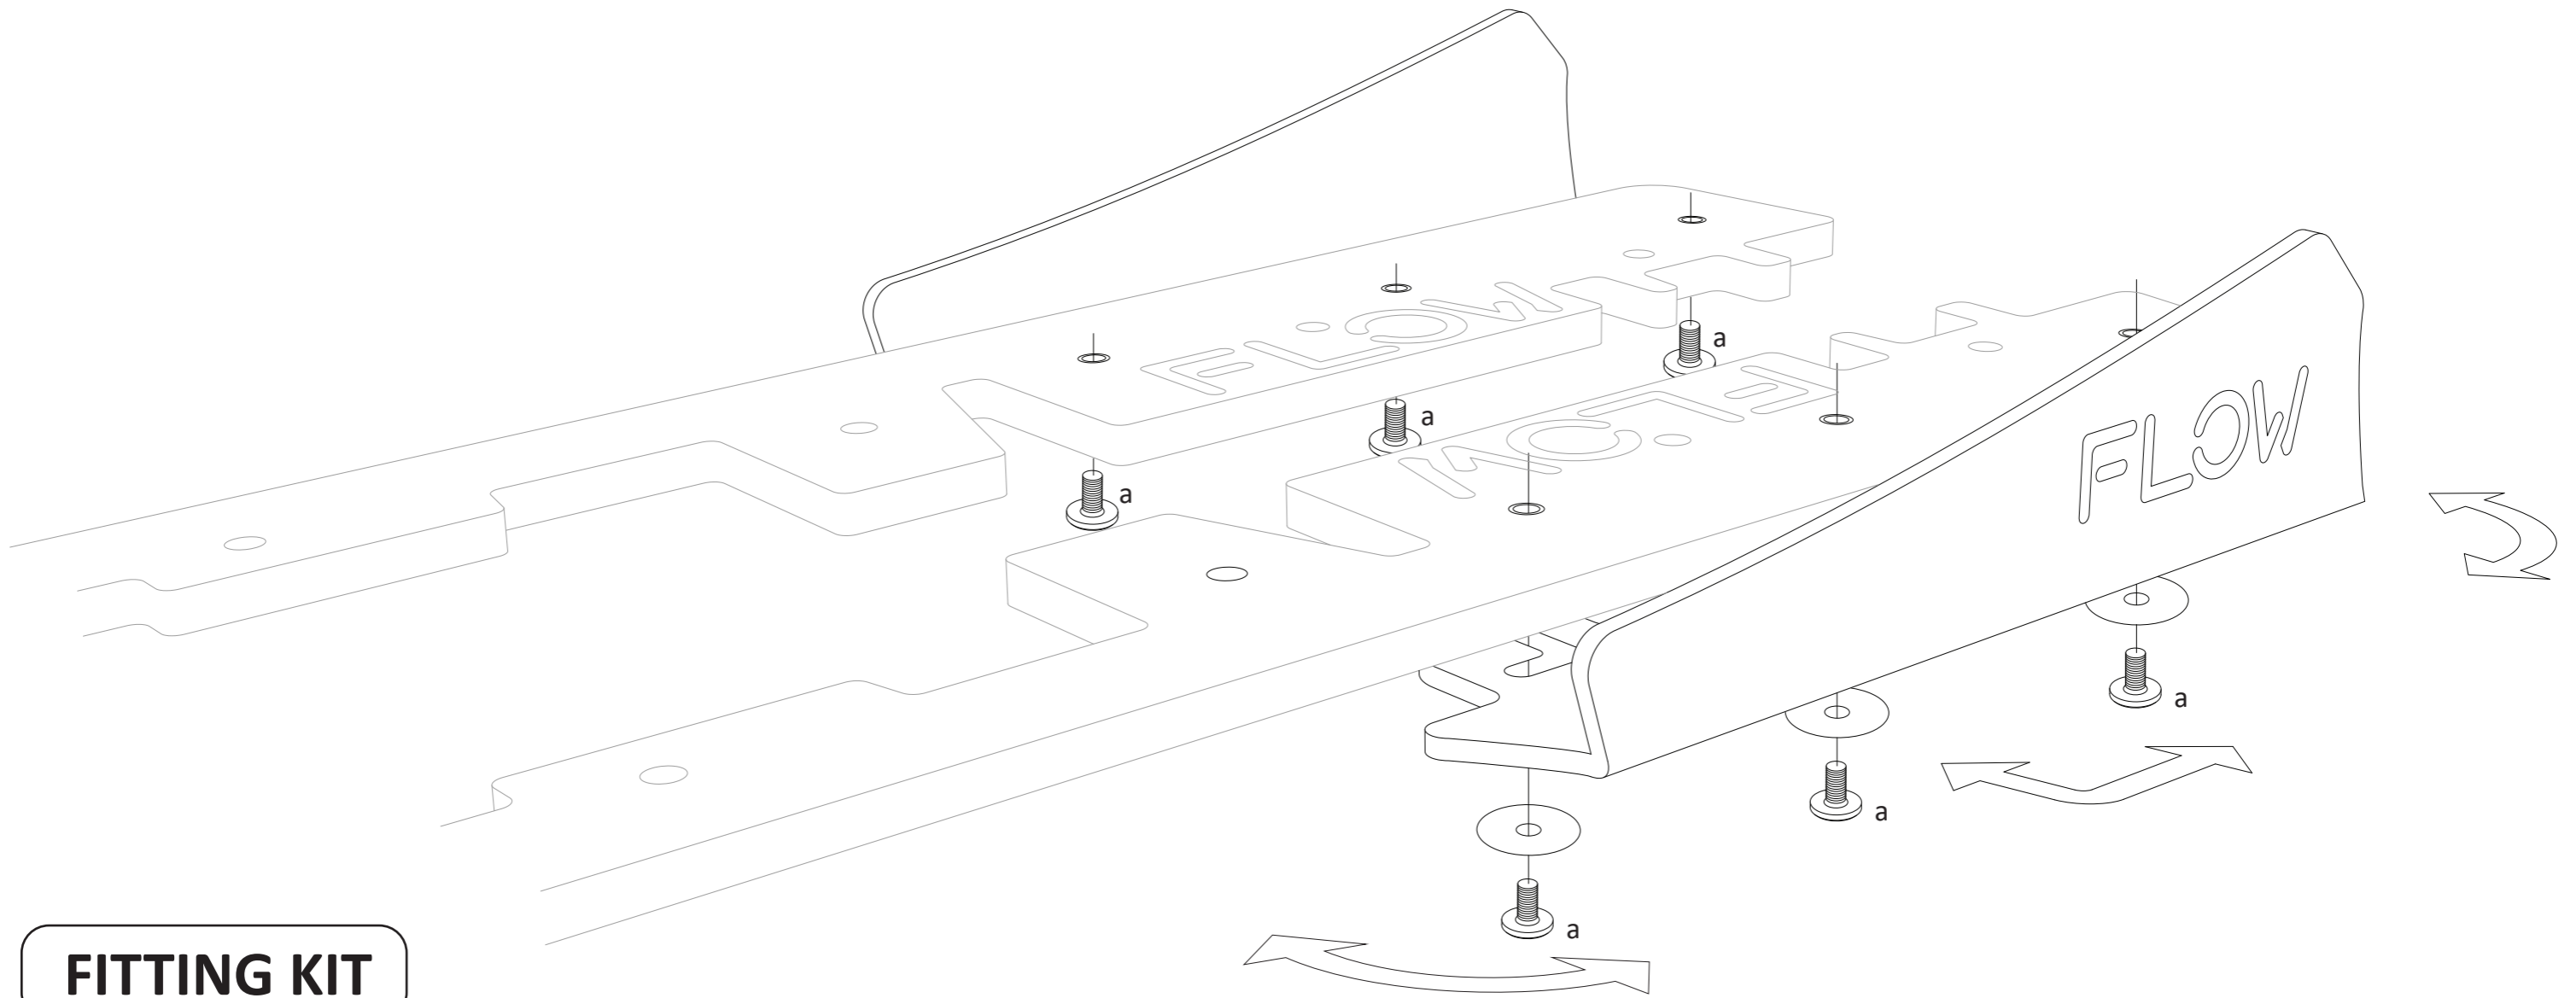

FITTING DIAGRAM

SUBARU WRX VA : SIDE WINGLETTS

INSTALLATION AND FITTING SERVICES

If you are having any difficulties please seek professional advise from the listed International and Domestic Authorised Dealers on our website.

www.flowdesignsaustralia.com

**BUMPER REMOVAL
NOT REQUIRED**

FITTING KIT

a

M6 BOLT
12mm LONG

X 6

PLEASE NOTE:
HAND TIGHTEN
DO NOT OVERTIGHTEN