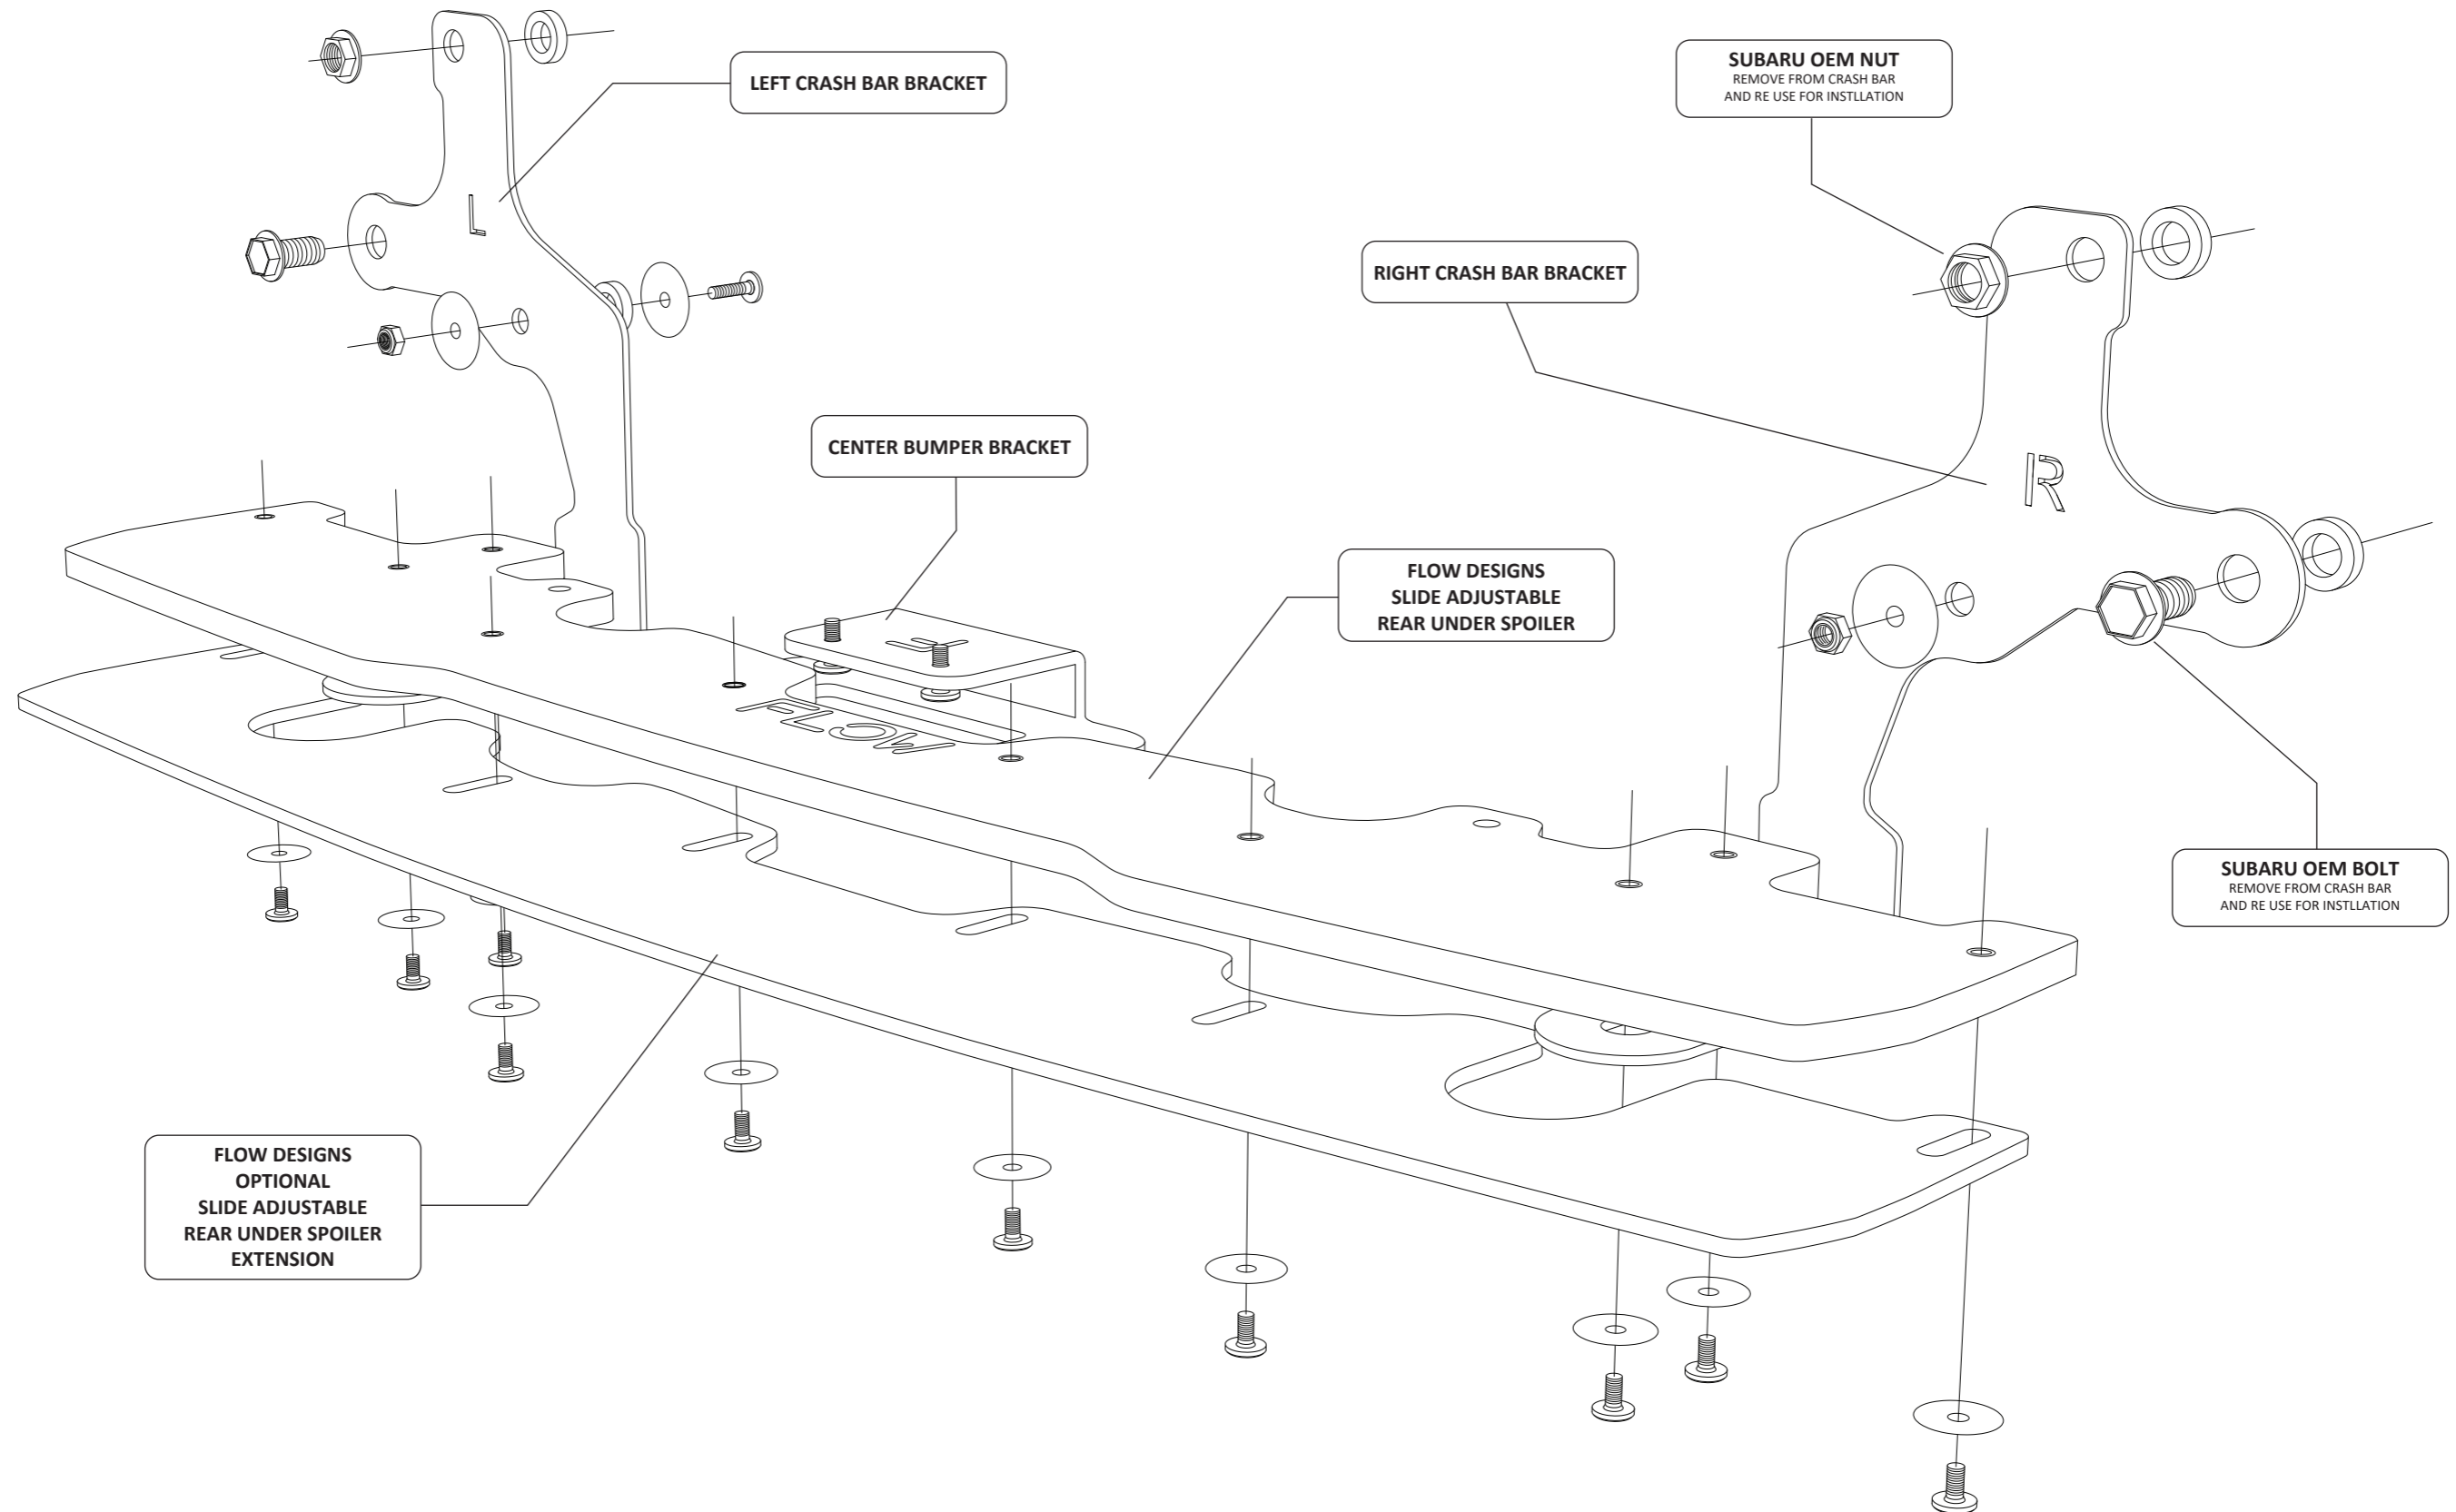

FULL ASSEMBLY DIAGRAM

SUBARU WRX VA : REAR UNDER SPOILER

INSTALLATION AND FITTING SERVICES

If you are having any difficulties please seek professional advise from the listed International and Domestic Authorised Dealers on our website.

www.flowdesignsaustralia.com

**BUMPER REMOVAL
REQUIRED**

FLOW
DESIGNS