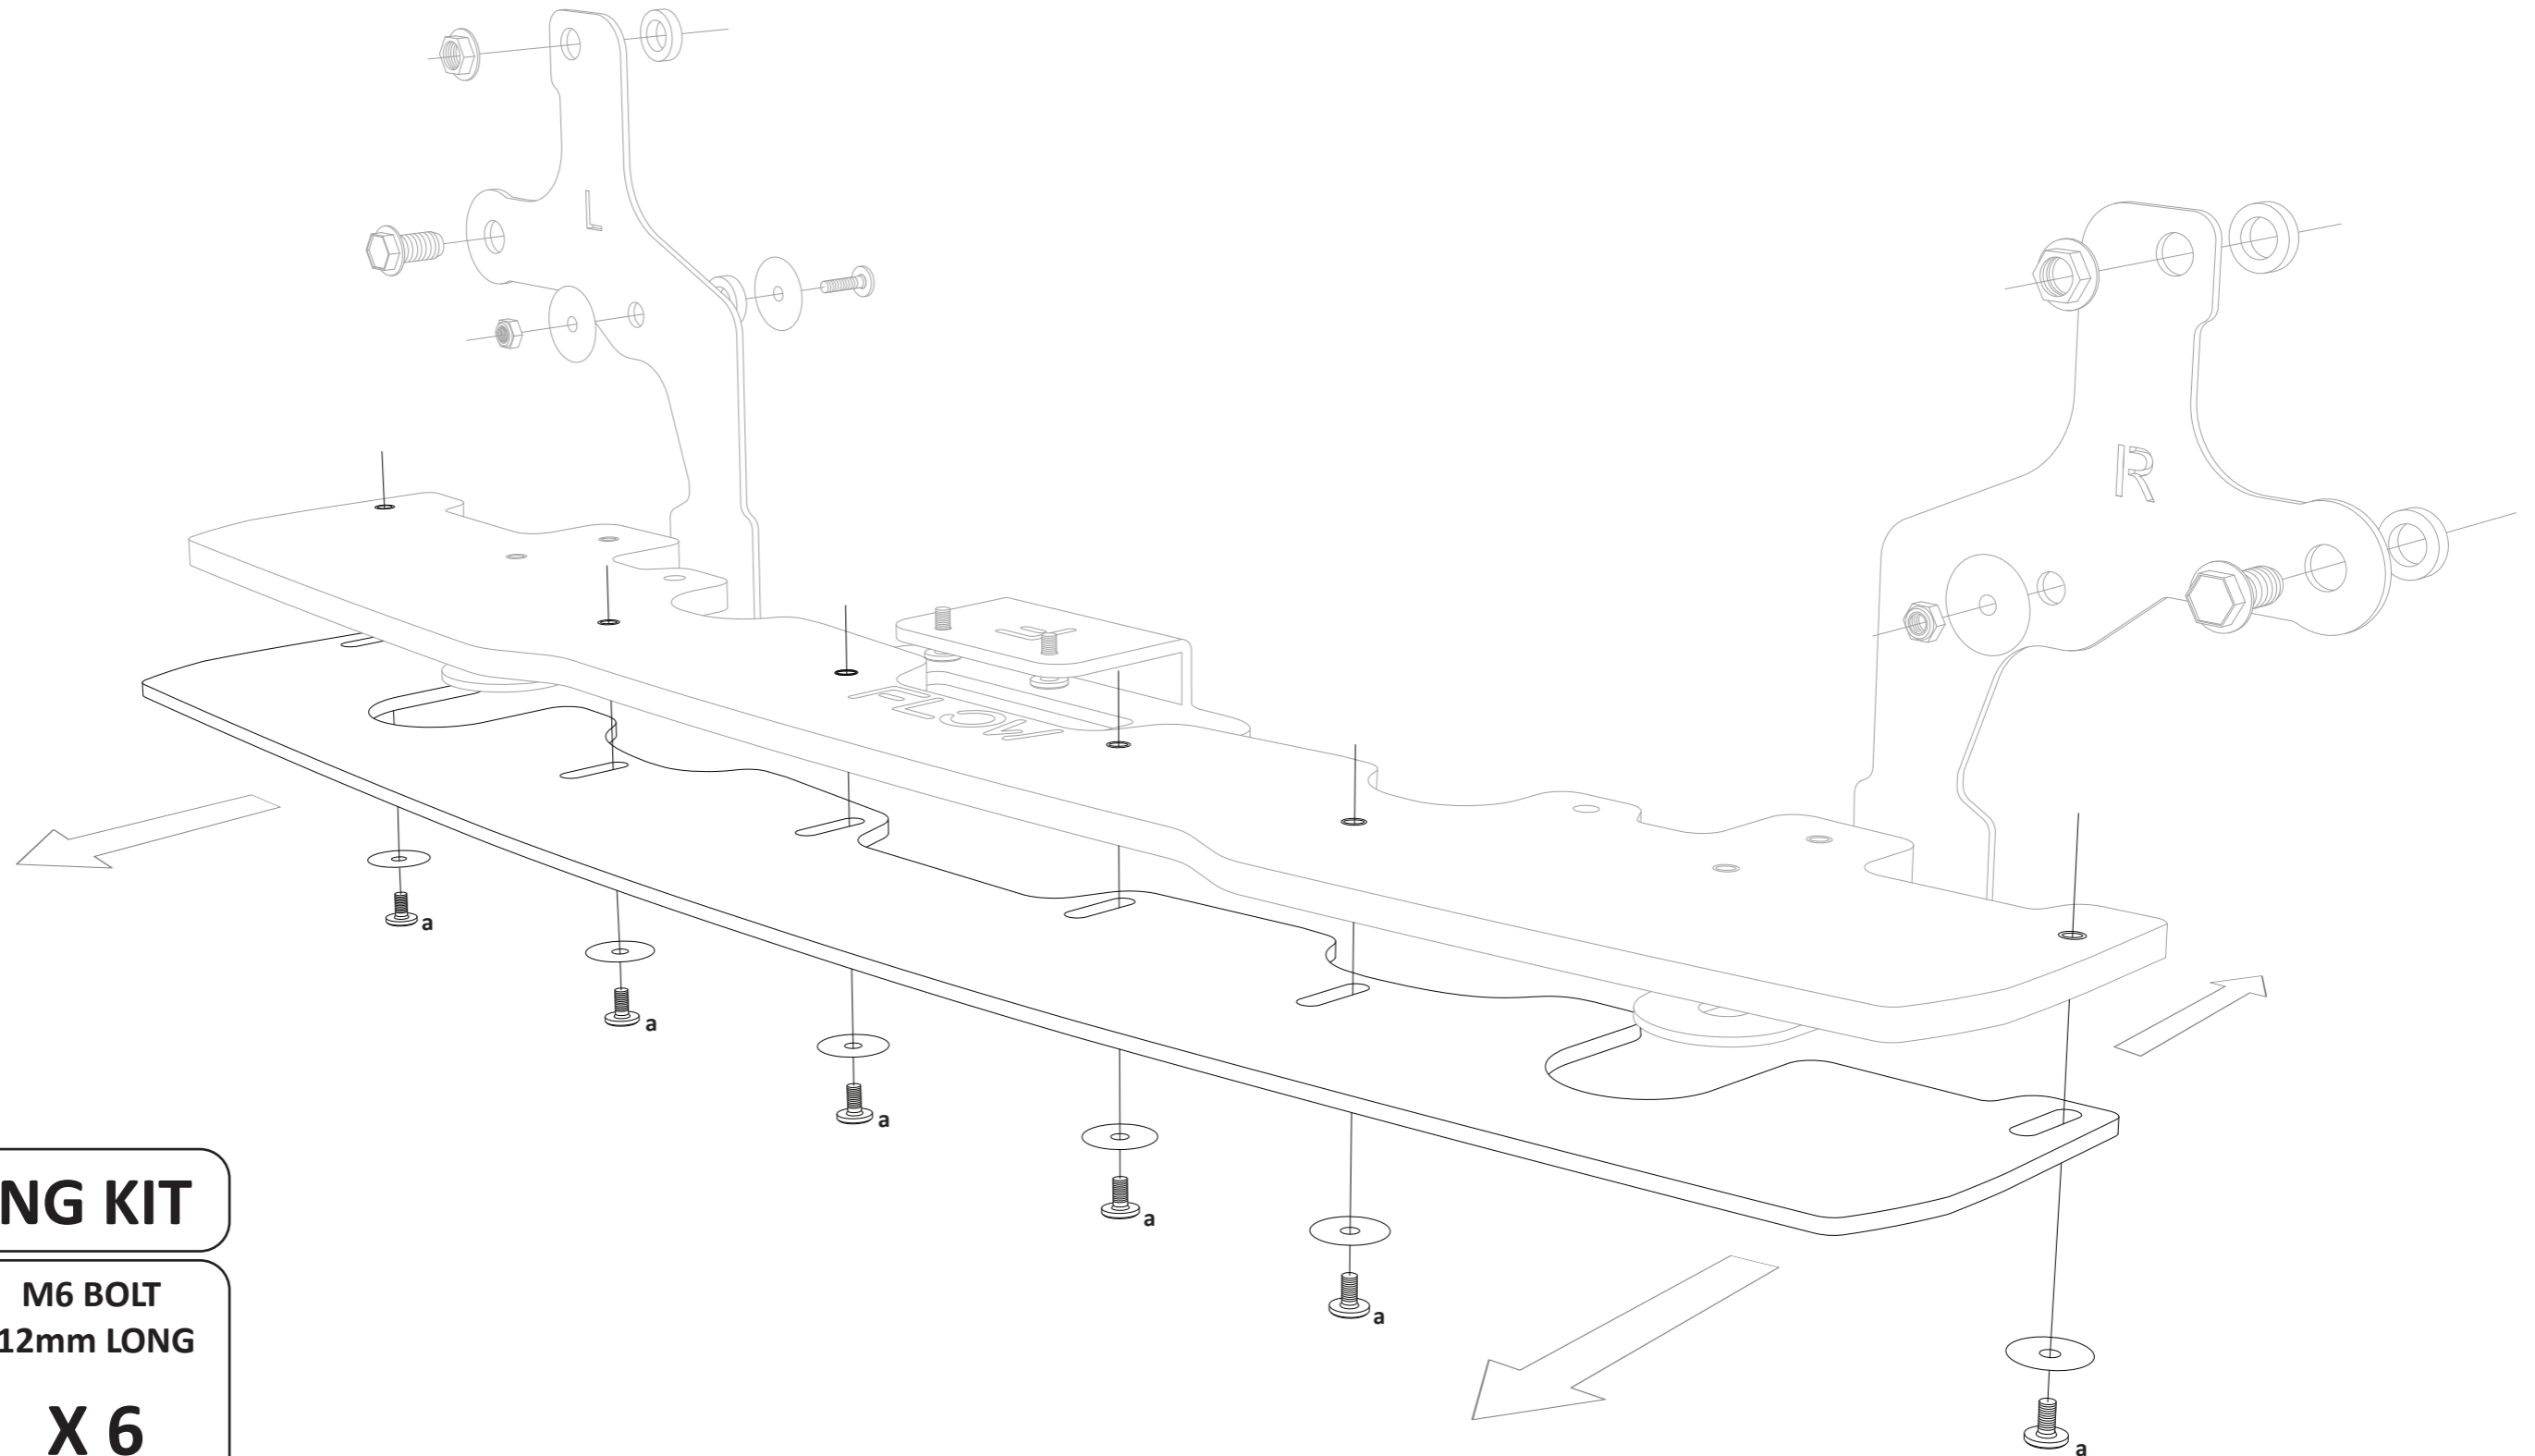

FITTING DIAGRAM

SUBARU WRX VA : REAR UNDER SPOILER EXTENSION

INSTALLATION AND FITTING SERVICES

If you are having any difficulties please seek professional advise from the listed International and Domestic Authorised Dealers on our website.

www.flowdesignsaustralia.com

**BUMPER REMOVAL
NOT REQUIRED**

FITTING KIT

a

M6 BOLT
12mm LONG

X 6

PLEASE NOTE:
HAND TIGHTEN
DO NOT OVERTIGHTEN

FLOW
DESIGNS