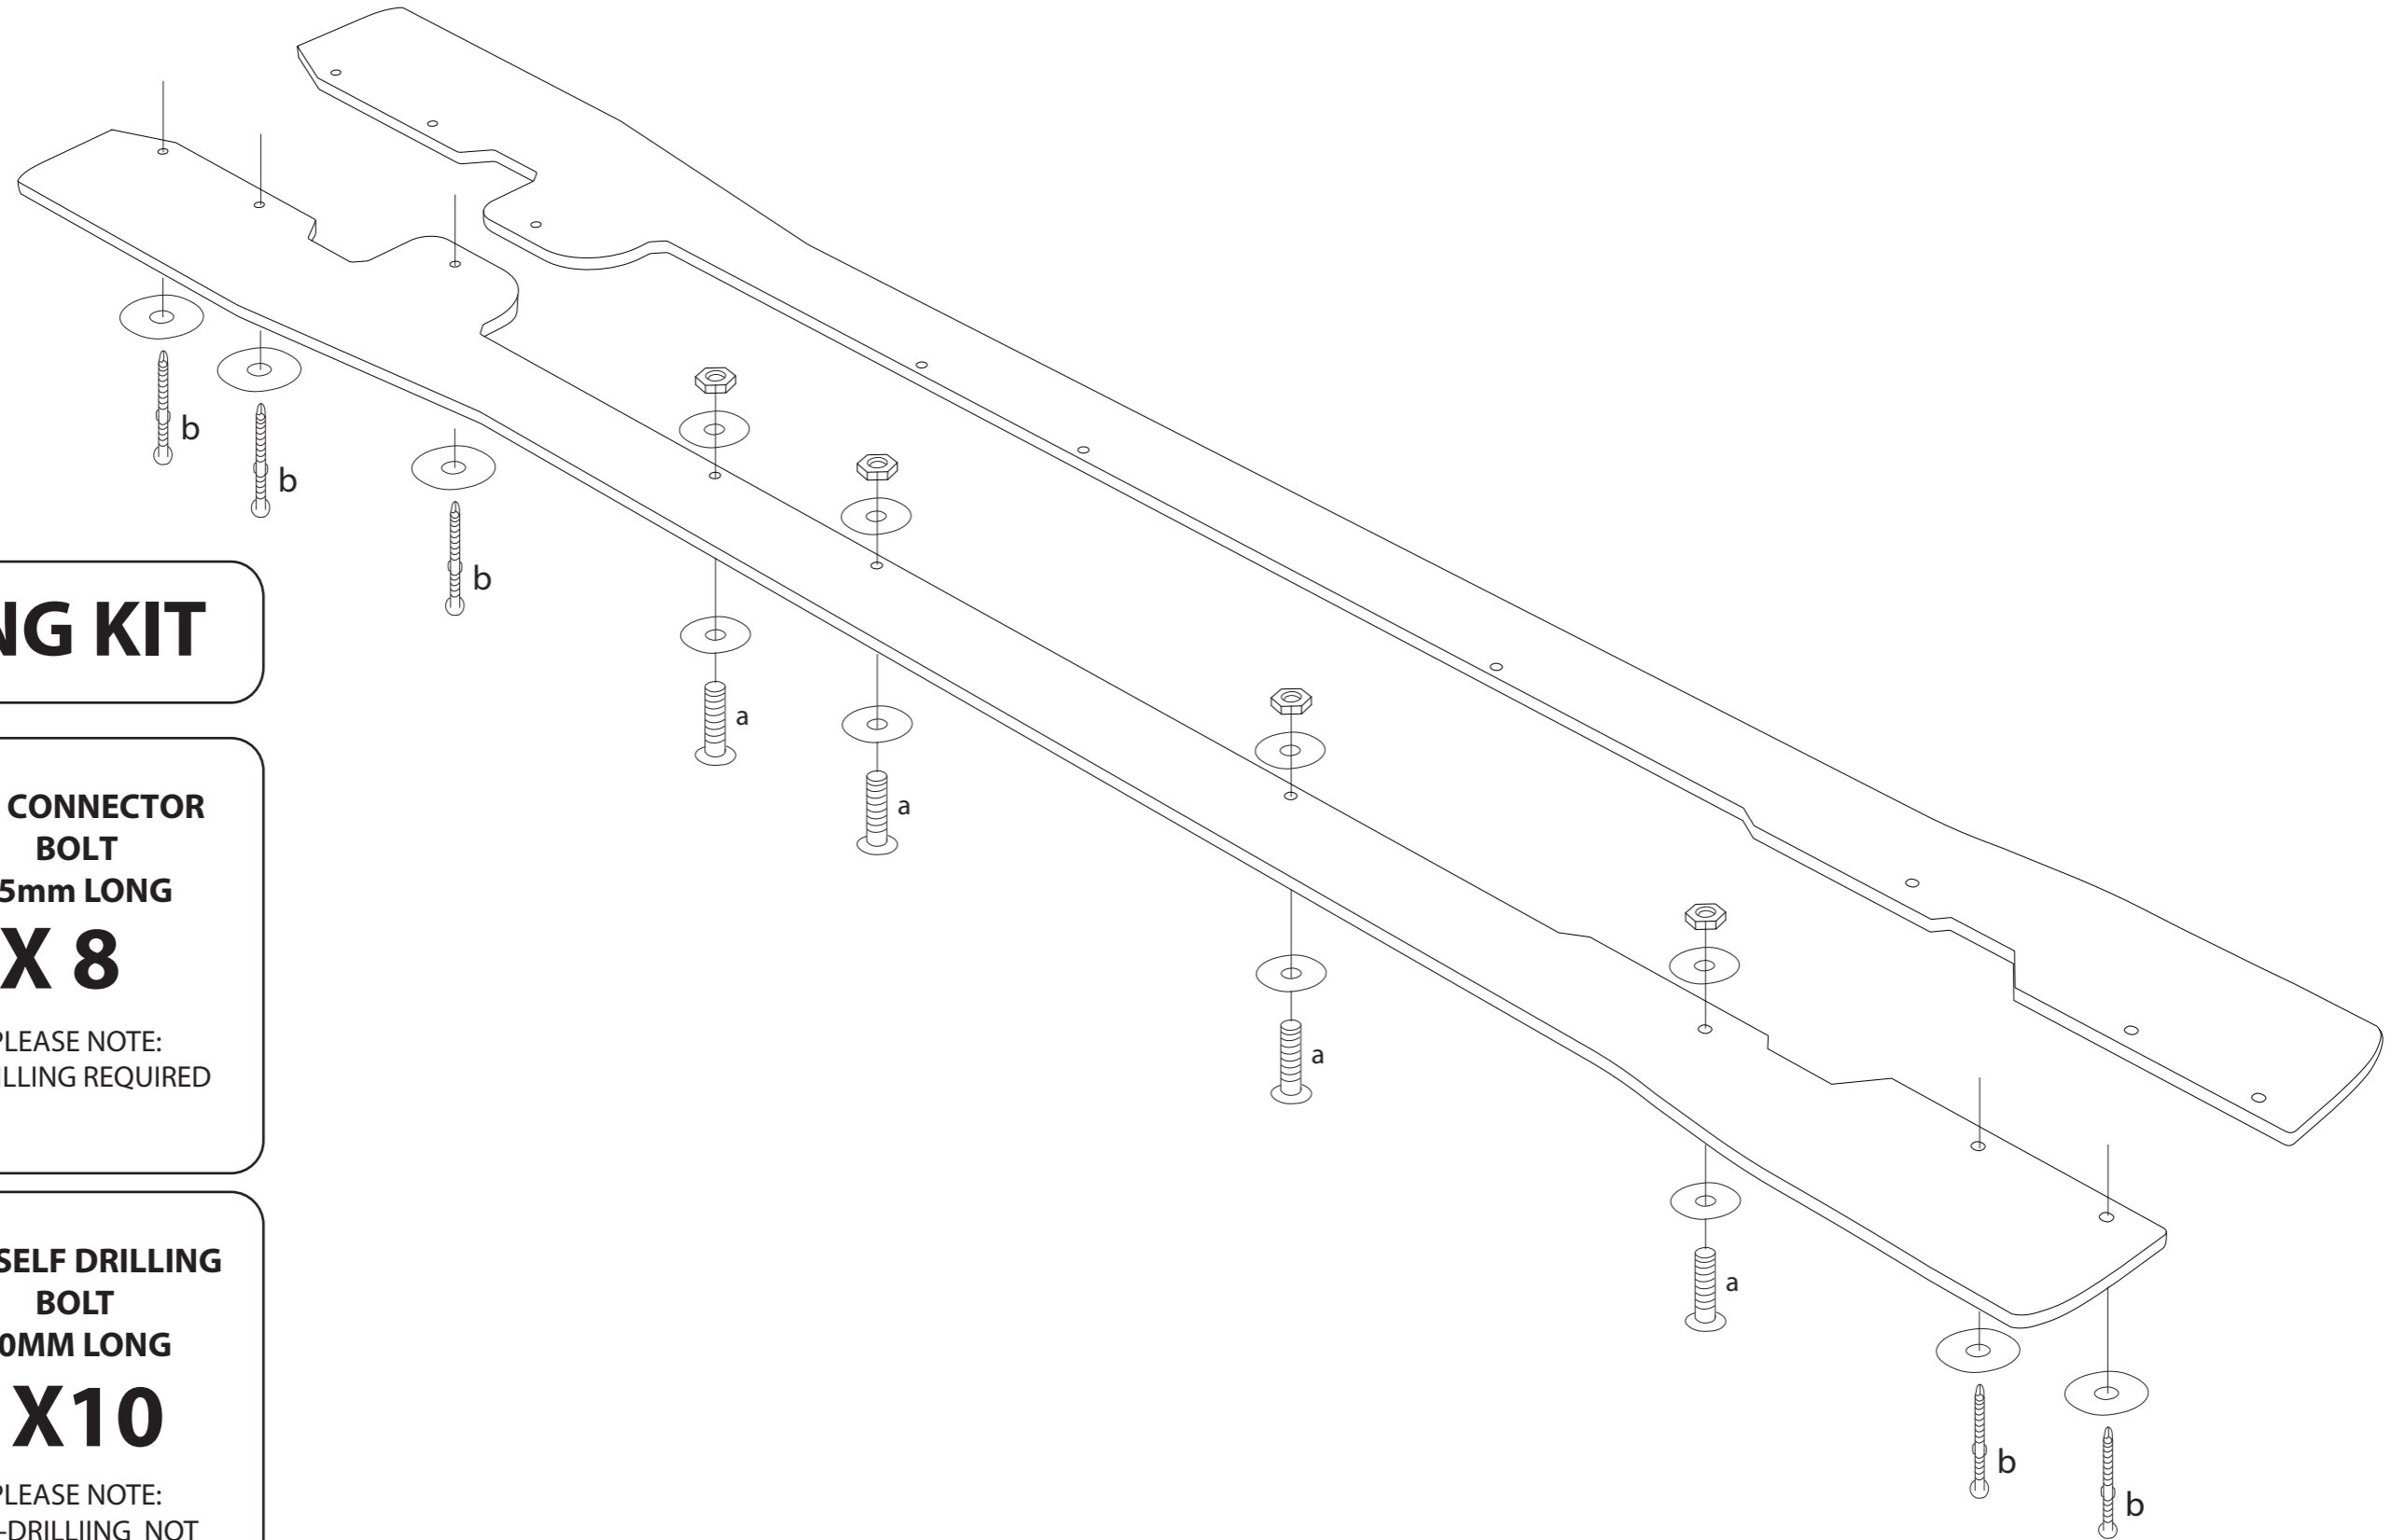

FITTING INSTRUCTIONS

RENAULT MEGANE SPORT RS 265/275 : SIDE SPLITTERS

FITTING KIT

a

M6 CONNECTOR
BOLT
25mm LONG

X 8

PLEASE NOTE:
DRILLING REQUIRED

b

14g SELF DRILLING
BOLT
50MM LONG

X10

PLEASE NOTE:
PRE-DRILLING NOT
REQUIRED