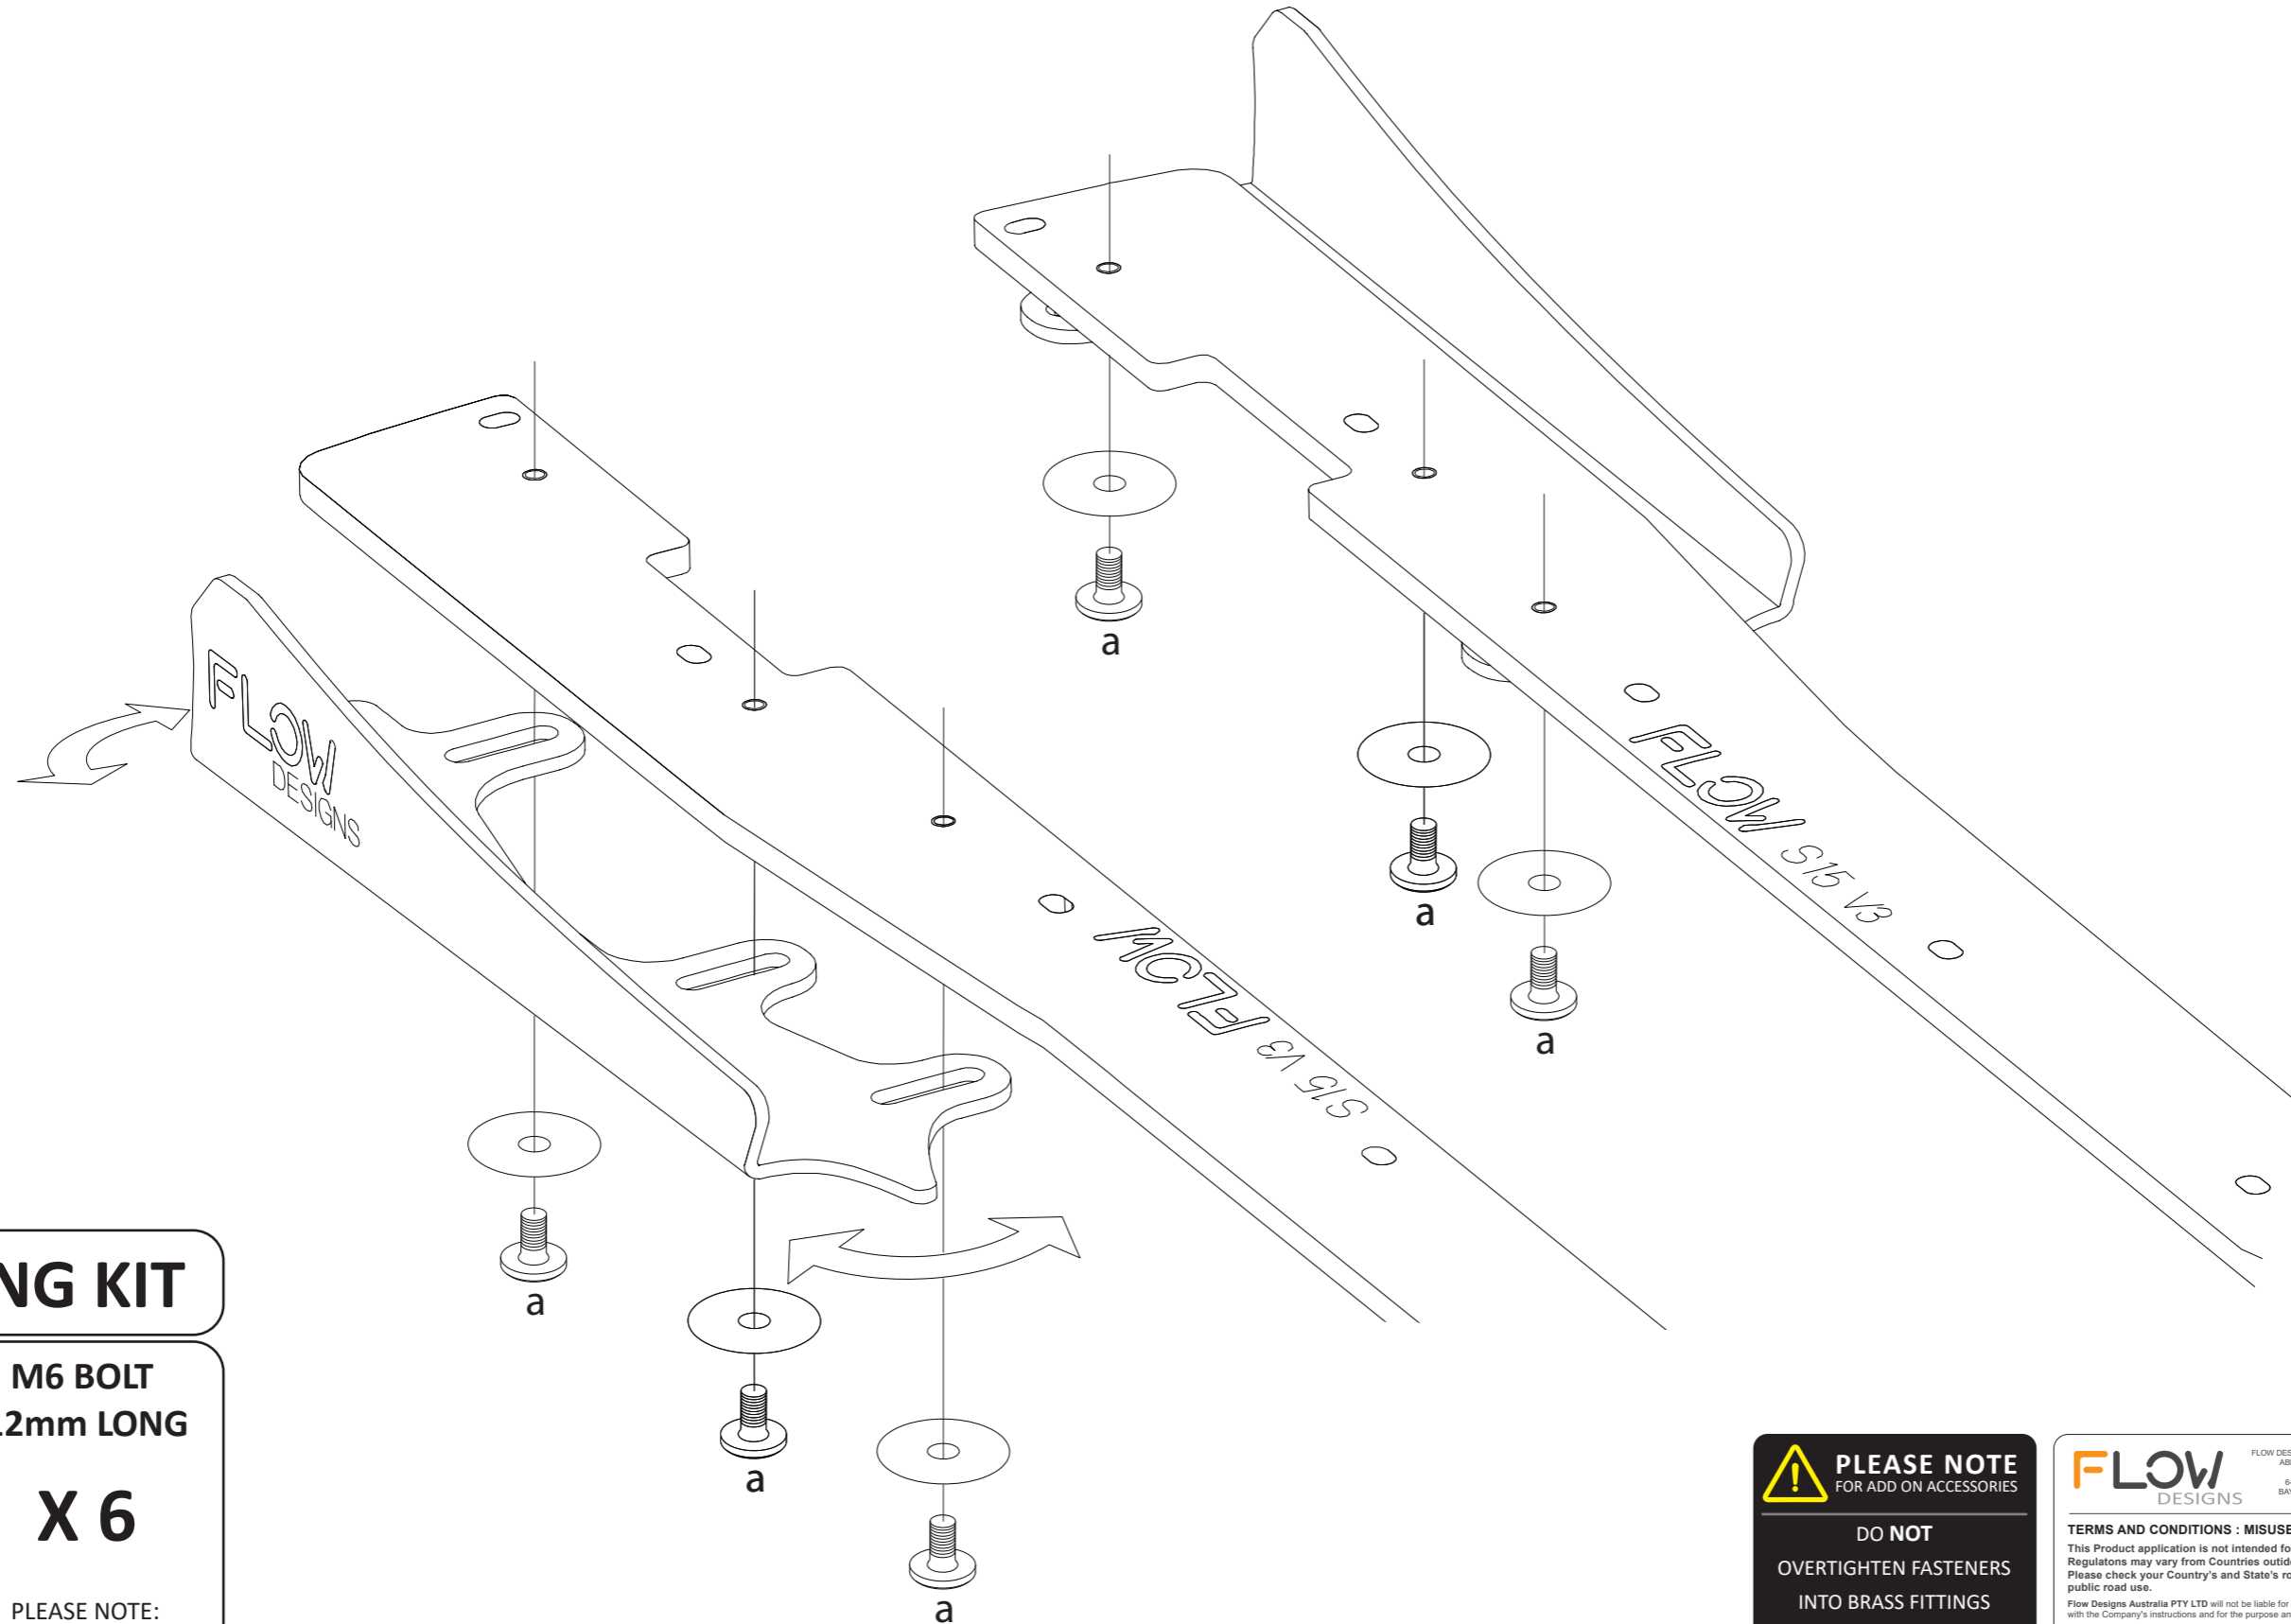

FITTING DIAGRAM

NISSAN SILVIA S15: ADJUSTABLE SIDE WINGLETS

INSTALLATION AND FITTING SERVICES

If you are having any difficulties please seek professional advice from the listed International and Domestic Authorised Dealers on our website.

www.flowdesignsaustralia.com

SIDE SKIRT REMOVAL NOT REQUIRED

FITTING KIT

a

M6 BOLT
12mm LONG

X 6

PLEASE NOTE:
HAND TIGHTEN
DO NOT OVERTIGHTEN

PLEASE NOTE
FOR ADD ON ACCESSORIES

DO NOT
OVERTIGHTEN FASTENERS
INTO BRASS FITTINGS

HAND TIGHTEN ONLY

FLOW
DESIGNS

TERMS AND CONDITIONS : MISUSE OF GOODS

This Product application is not intended for public road registered vehicles within Australia.

Please check your Country's and State's road regulations before installing on a vehicle intended for public road use.

The Client undertakes with the Company:

www.flowdesignsaustralia.com