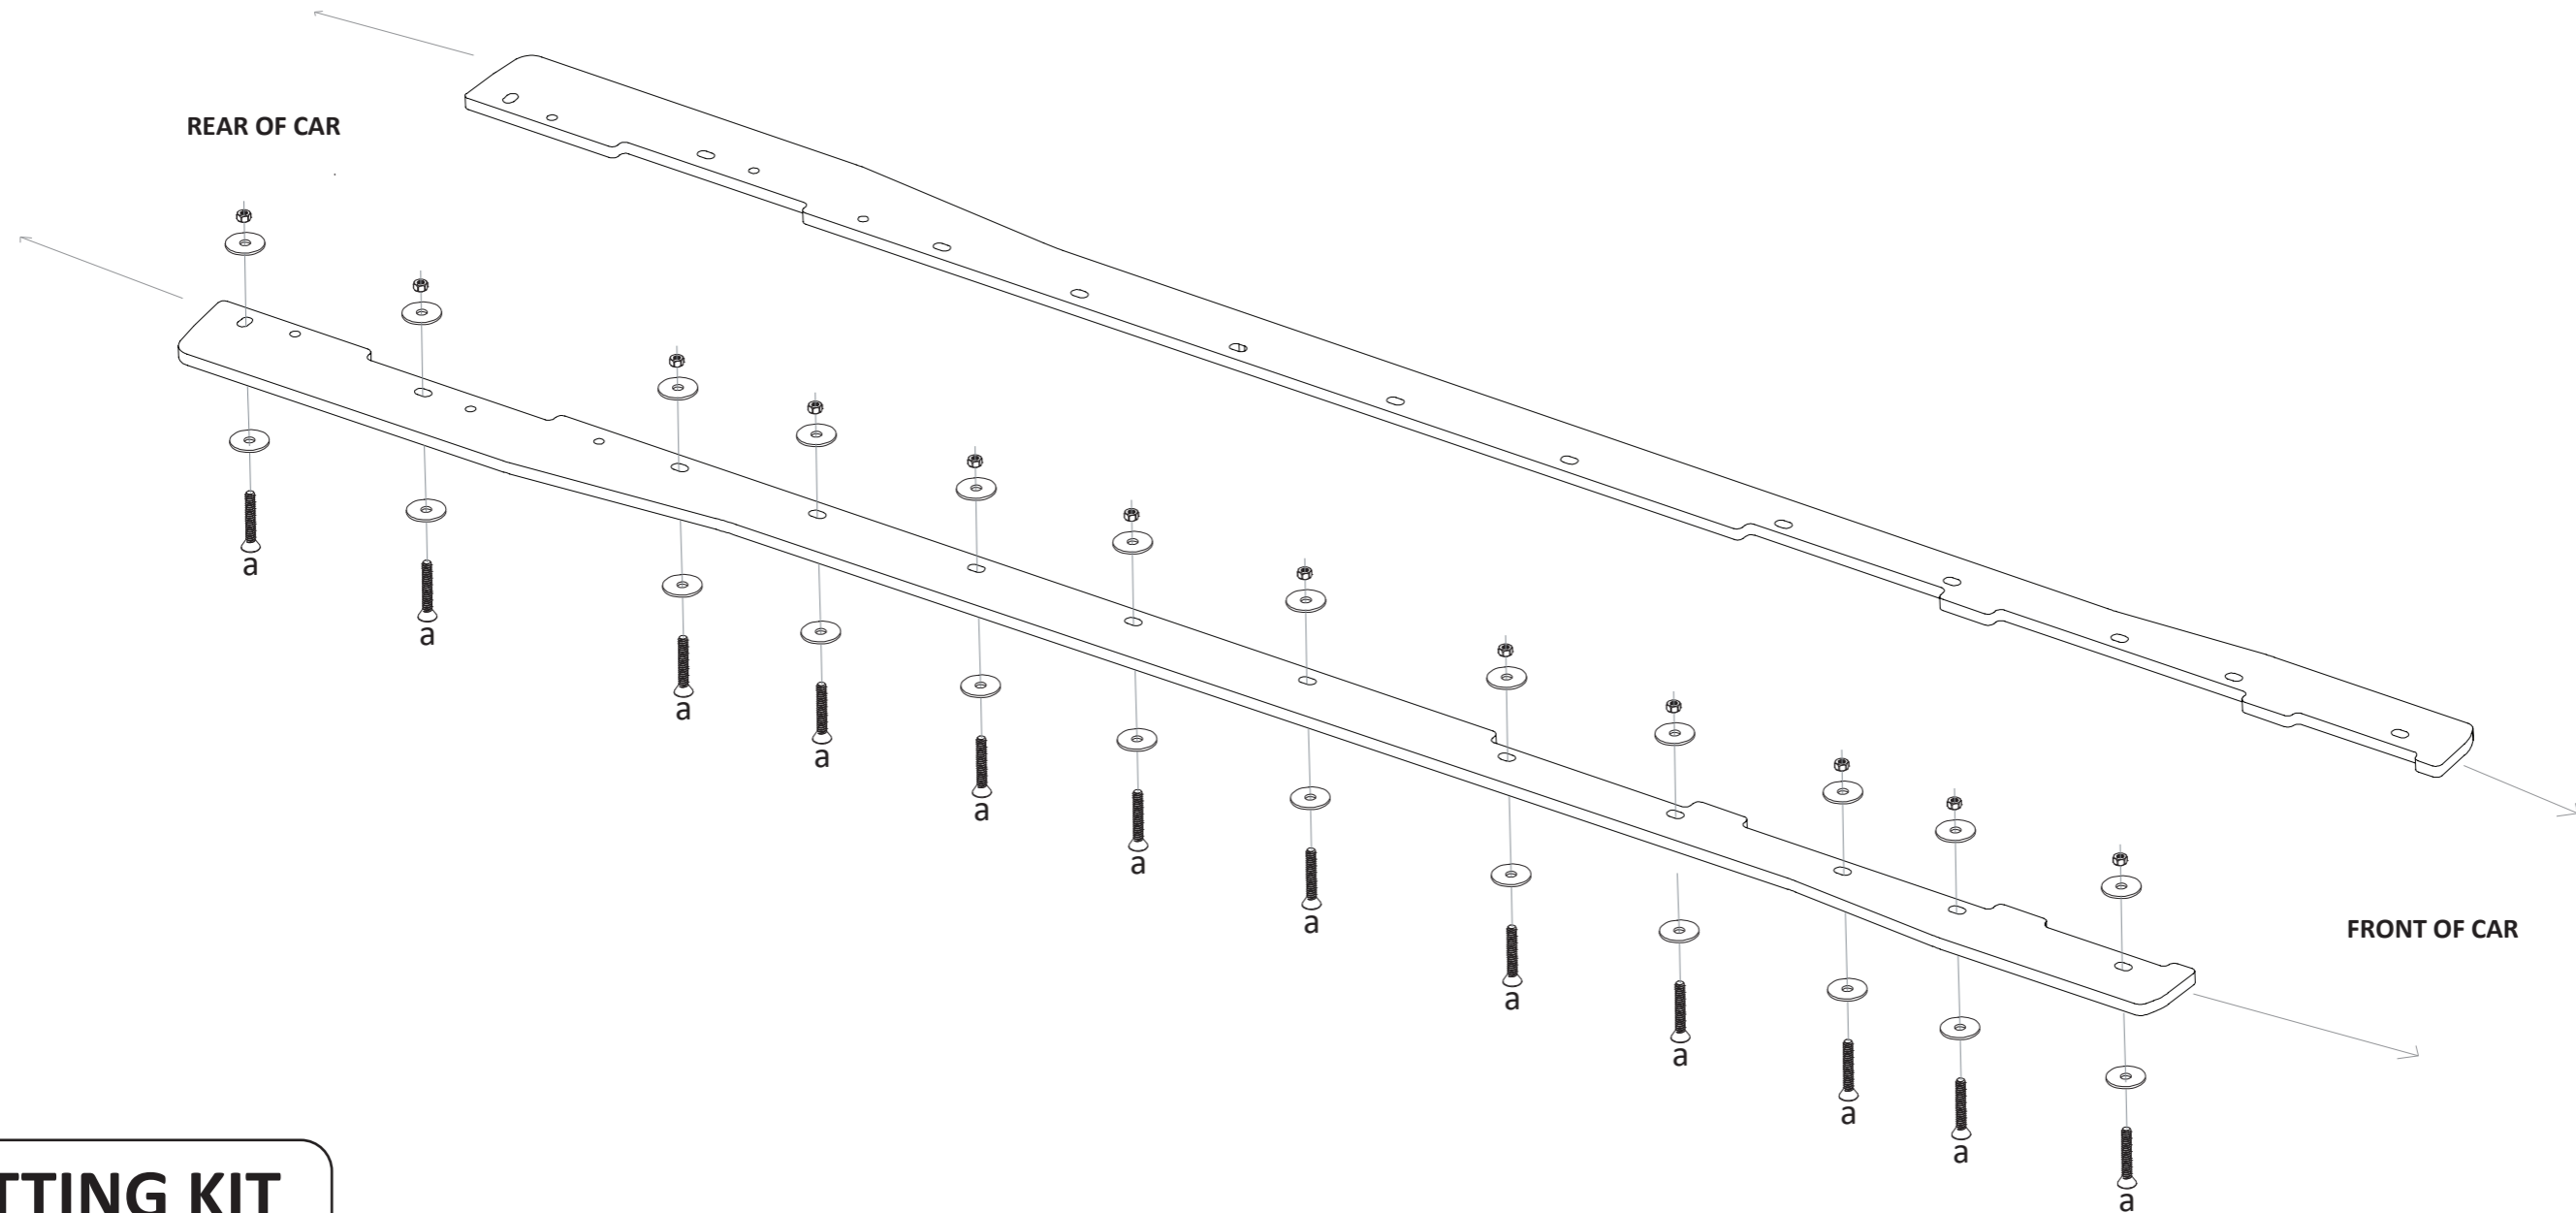

FITTING DIAGRAM

NISSAN SILVIA S15: SIDE EXTENSION INSTRUCTIONS

SUITABLE FOR ADM AND JDM 1 PIECE & 2 PIECE SIDE SKIRTS

INSTALLATION AND FITTING SERVICES

If you are having any difficulties please seek professional advise from the listed International and Domestic Authorised Dealers on our website.

www.flowdesignsaustralia.com

**SIDE SKIRT REMOVAL
REQUIRED**

FITTING KIT

a

M6 BOLT
25mm LONG

X 24

PLEASE NOTE:
DRILLING REQUIRED
TO FASTEN TO SIDE SKIRT

TERMS AND CONDITIONS : MISUSE OF GOODS
By taking possession of this Flow Designs Australia product, you (the buyer) agree that you have read, understood and will comply with the following disclaimer;
• This product may not be suitable for road use in your area. We cannot be held liable for any penalties or infringements that may occur after installing any of our products.
• We cannot guarantee that this product will comply with subsequent aftermarket products you have applied to your vehicle.
• It is not legal to fit parts onto a road registered vehicle unless it carries and meets the design rules and public road regulations of your area, region and/or country.
• We do make our best effort to consider safety when designing our products, we want the scene to be a safe place for everyone!
This disclaimer absolves us (Flow Designs Australia) of any and all liability for breaches to any requirement as a result of installation of our products.