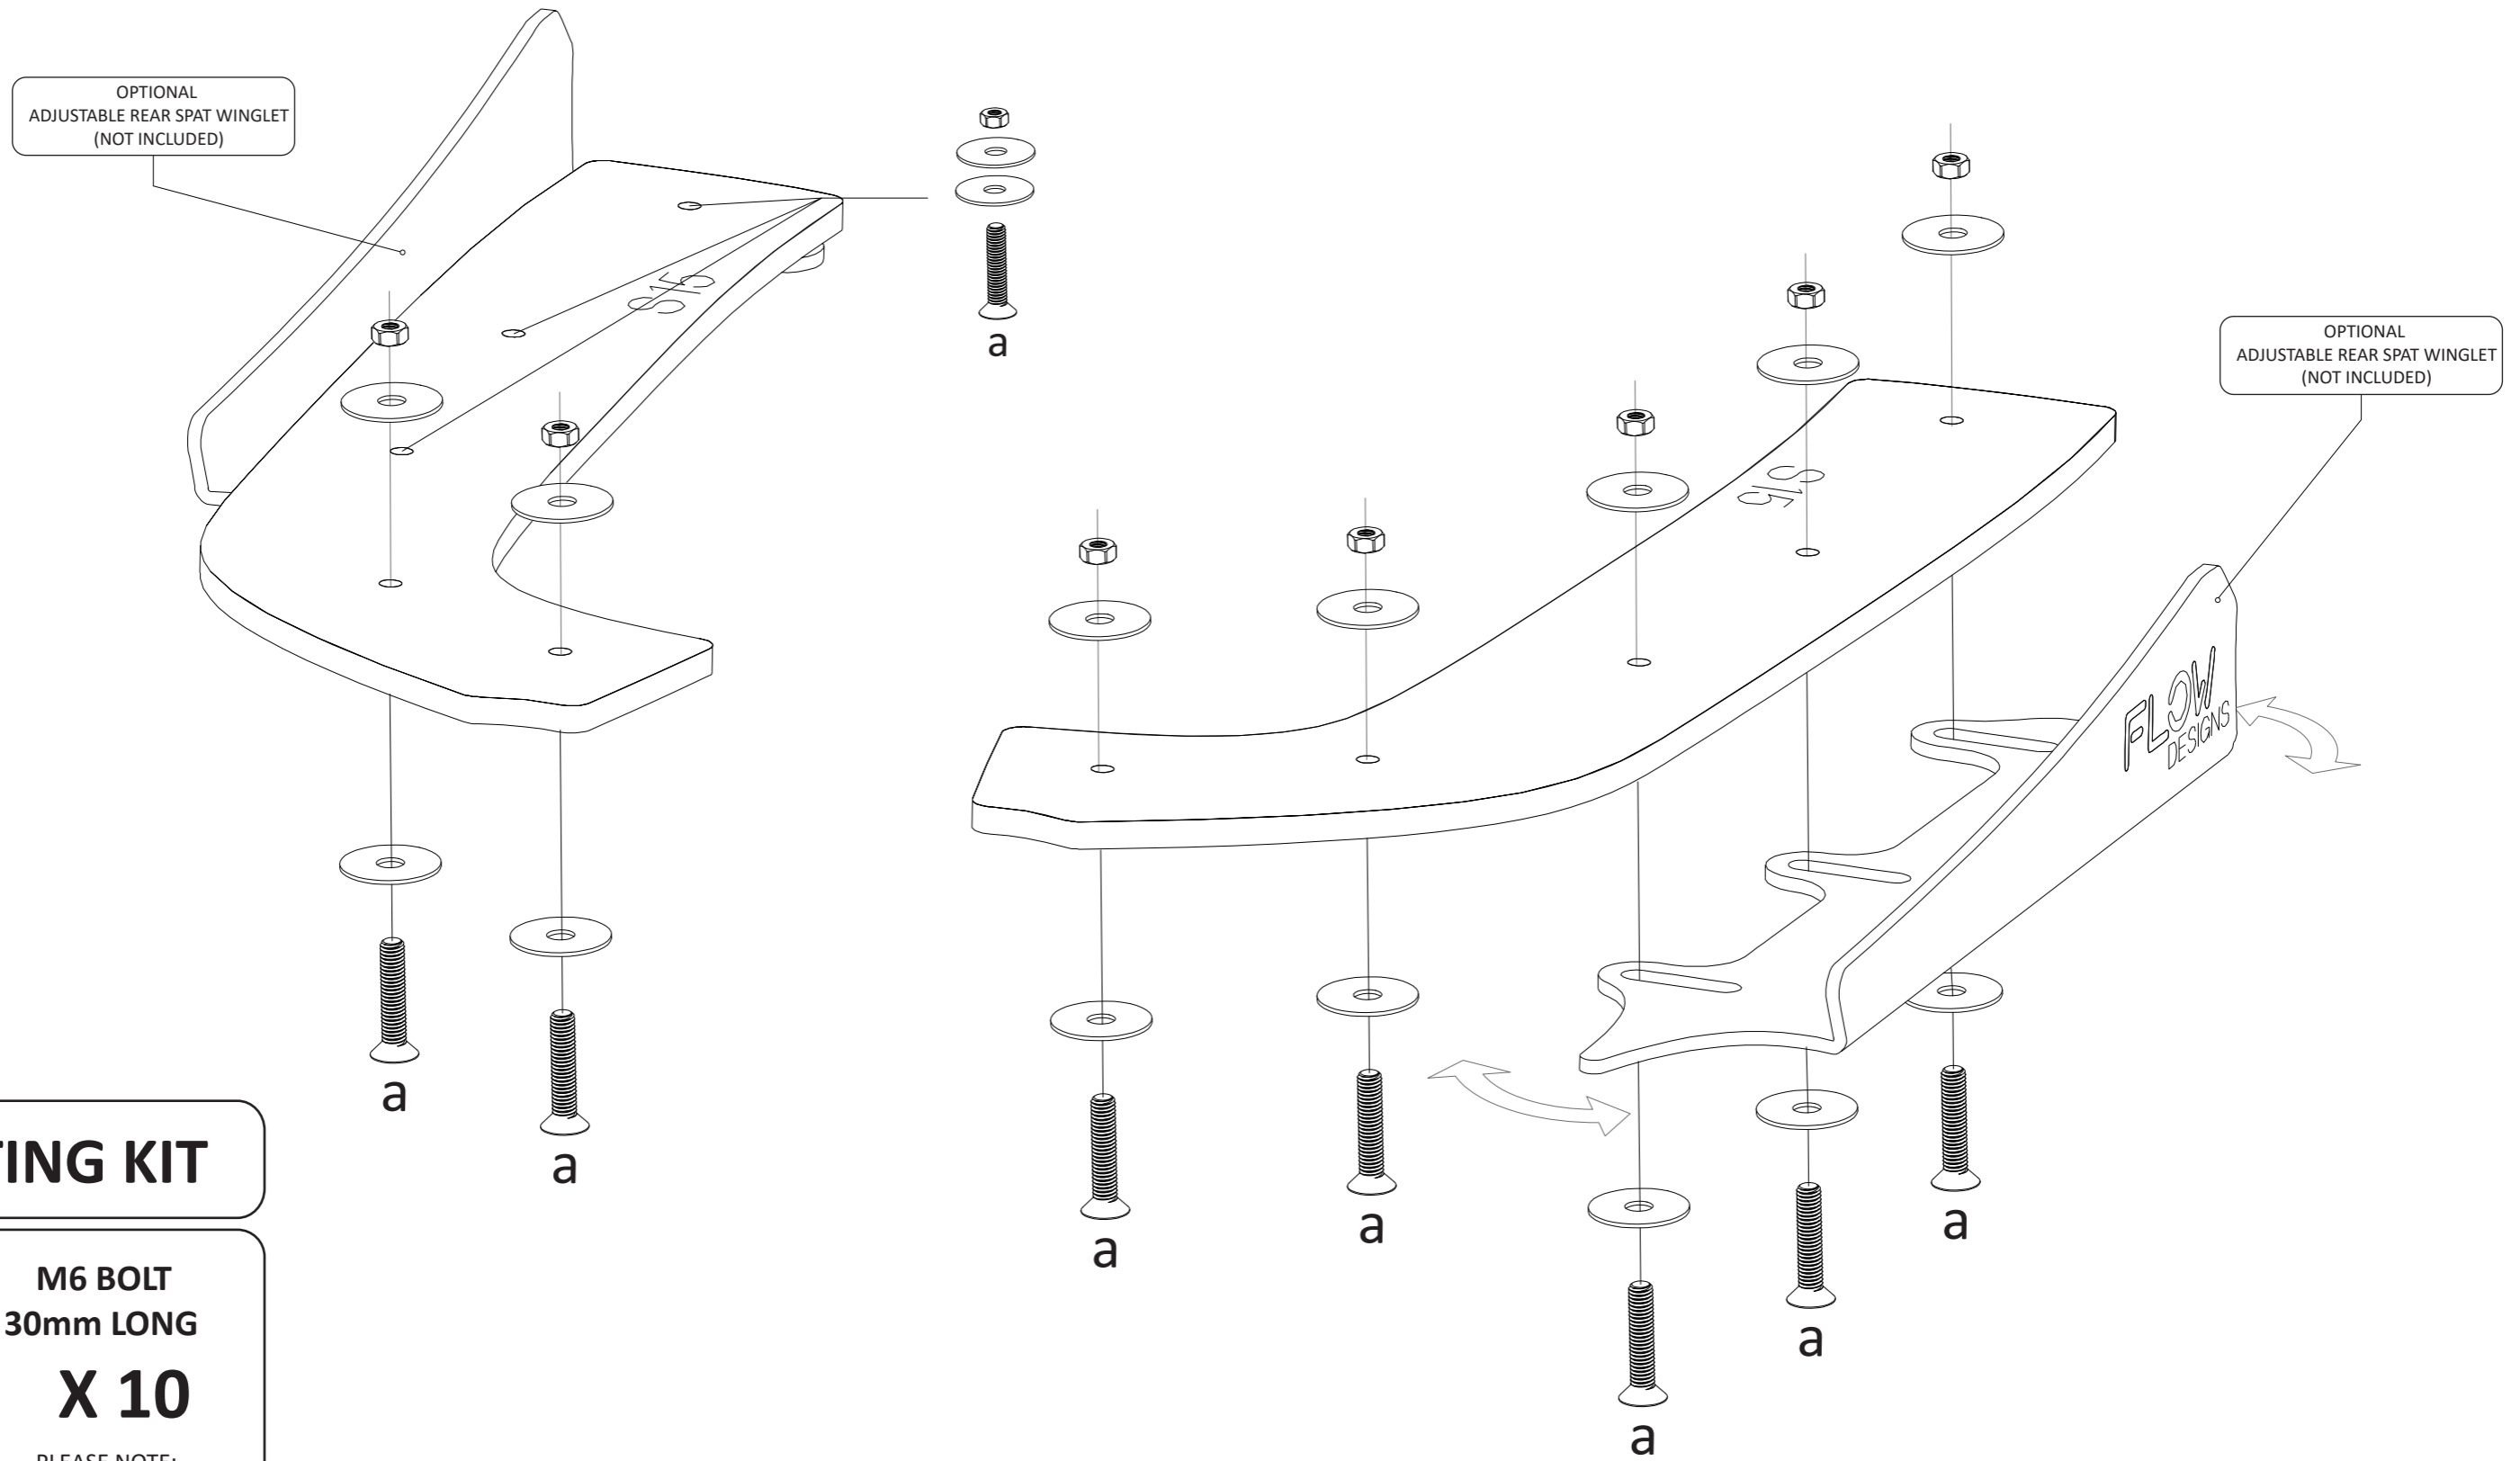

FITTING DIAGRAM

NISSAN SILVIA S15 REAR SPATS + ADJUSTABLE REAR WINGLETS

INSTALLATION AND FITTING SERVICES

If you are having any difficulties please seek professional advise from the listed International and Domestic Authorised Dealers on our website.

www.flowdesignsaustralia.com

BUMPER REMOVAL NOT REQUIRED

FITTING KIT

a

M6 BOLT
30mm LONG

X 10

PLEASE NOTE:
DRILLING **REQUIRED**
TO FASTEN TO BUMPER

PLEASE USE 8mm DRILL BIT