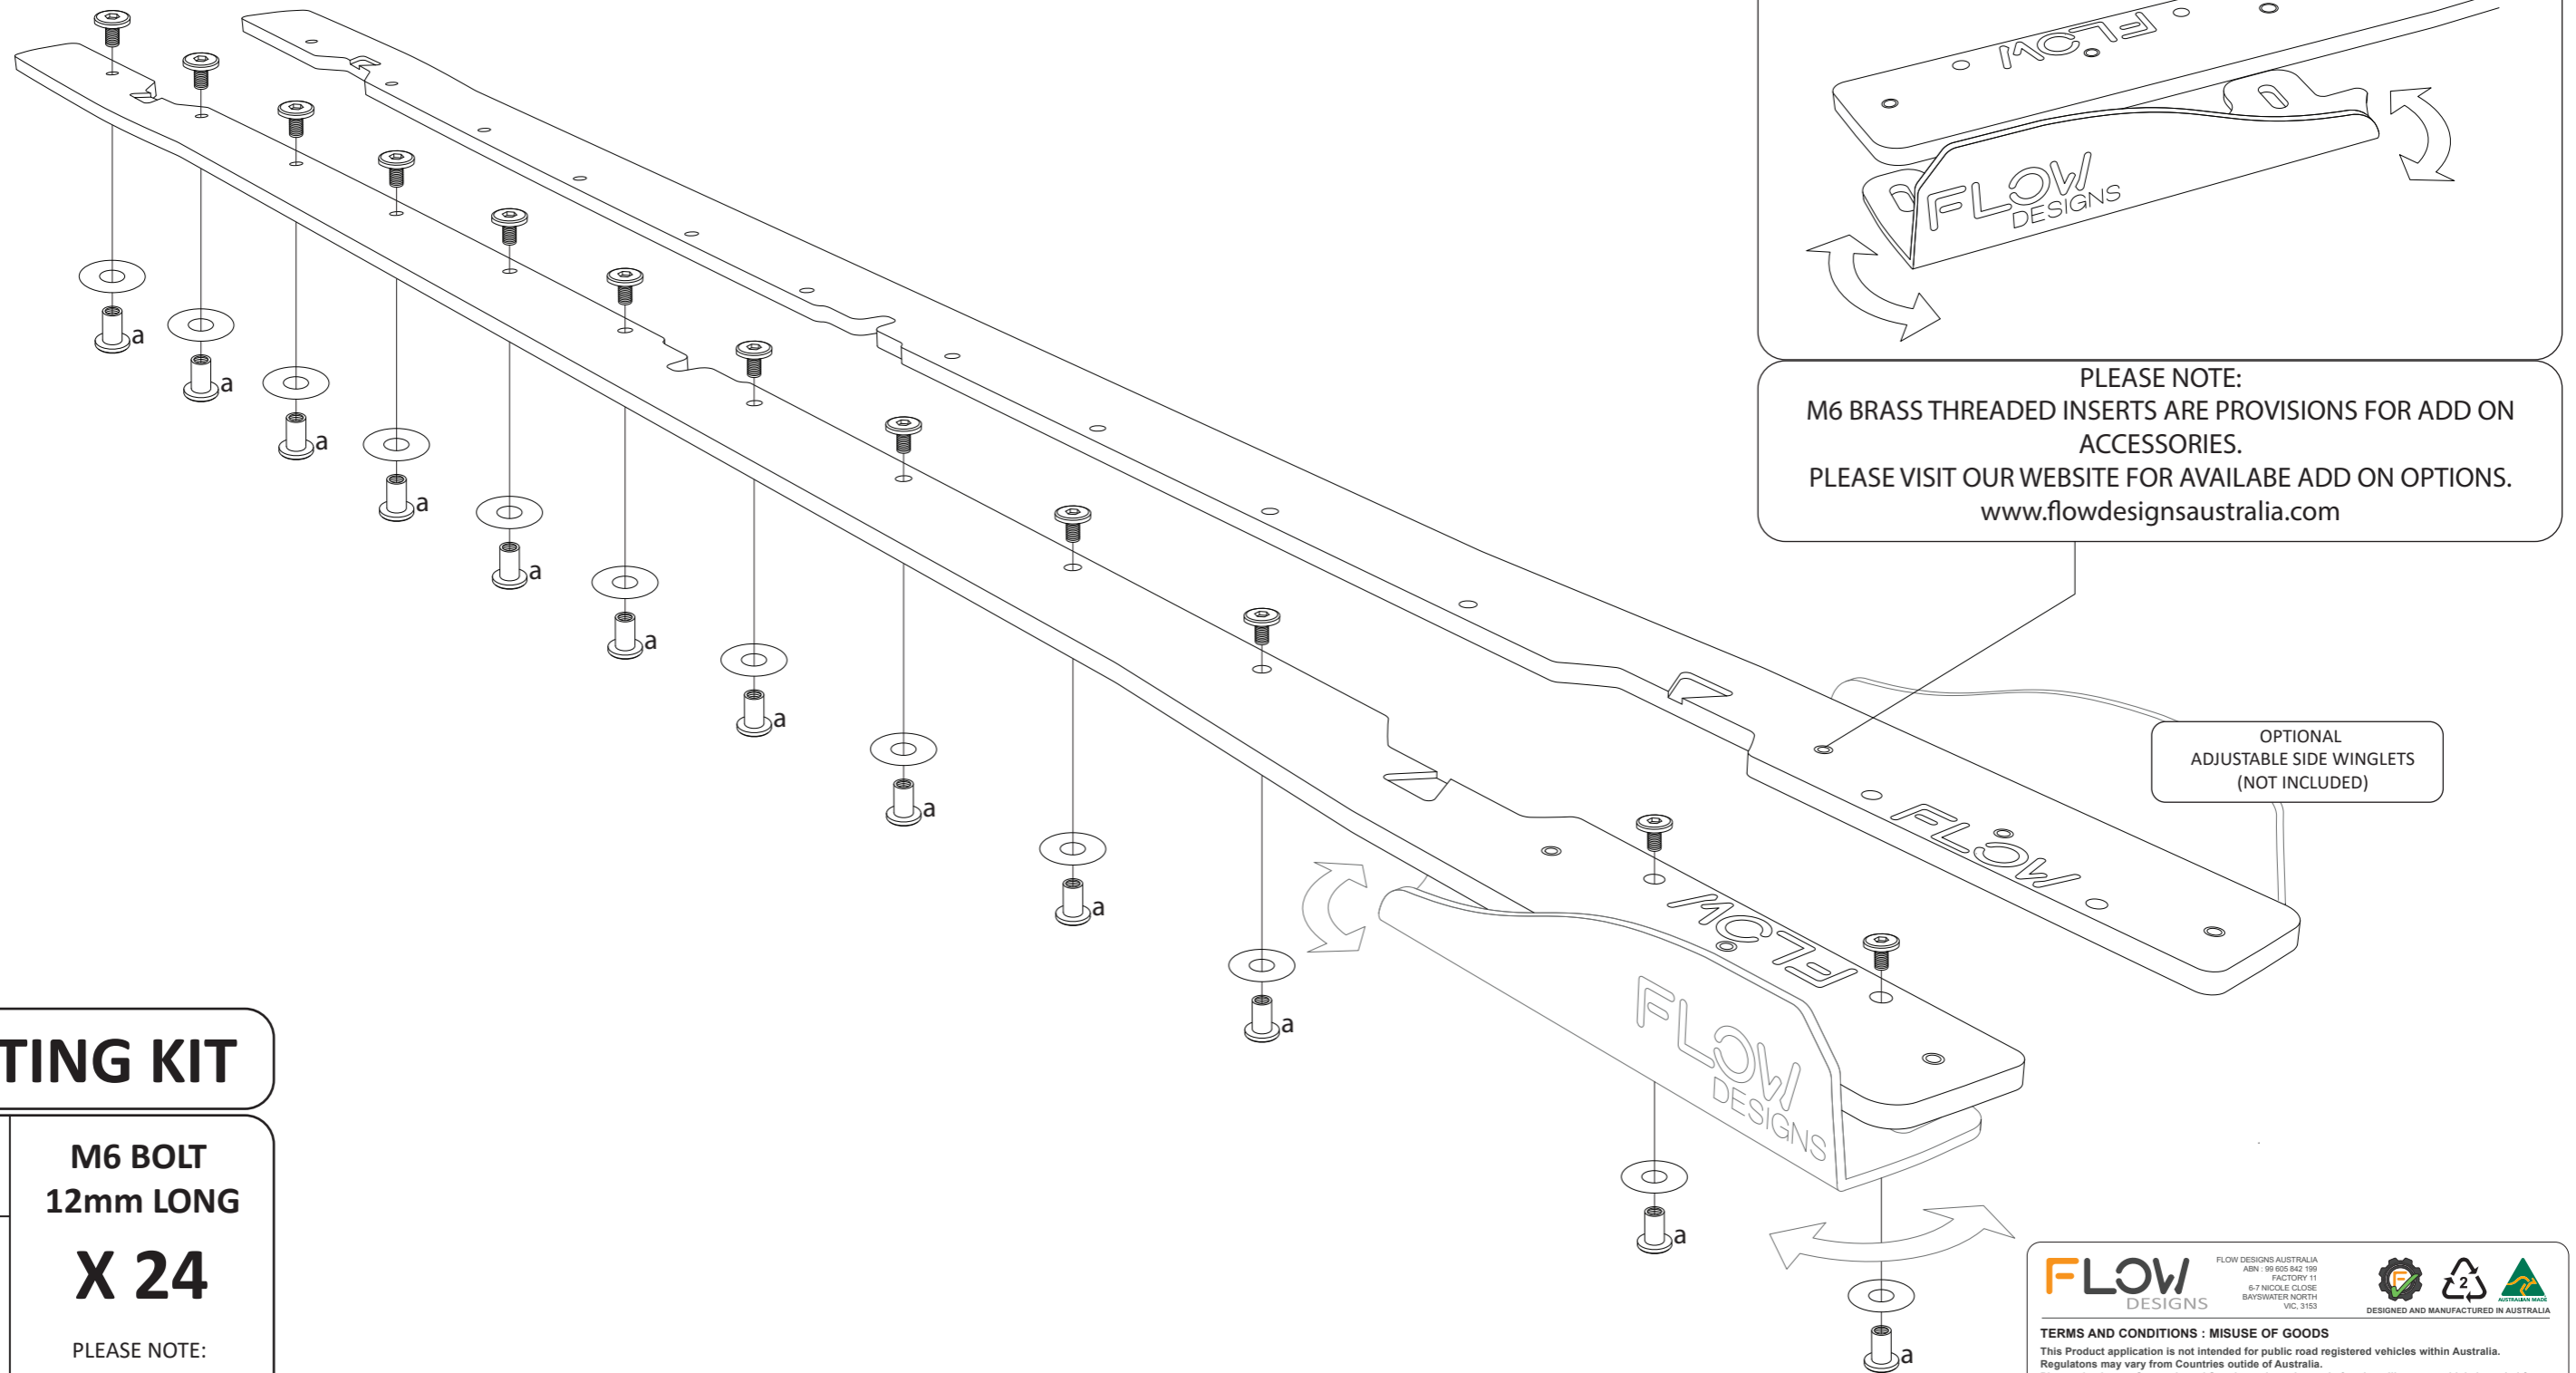

FITTING DIAGRAM

VW MK7 GOLF GTI : SIDE EXTENSIONS [PRE-FACELIFT]
VW MK7.5 GOLF GTI : SIDE EXTENSIONS [FACELIFT]

INSTALLATION AND FITTING SERVICES

If you are having any difficulties please seek professional advise from the listed International and Domestic Authorised Dealers on our website.

www.flowdesignsaustralia.com

SIDE SKIRT REMOVAL REQUIRED

FITTING KIT

a

M6 BOLT
12mm LONG

X 24

PLEASE NOTE:
DRILLING REQUIRED
TO FASTEN TO SIDE SKIRT