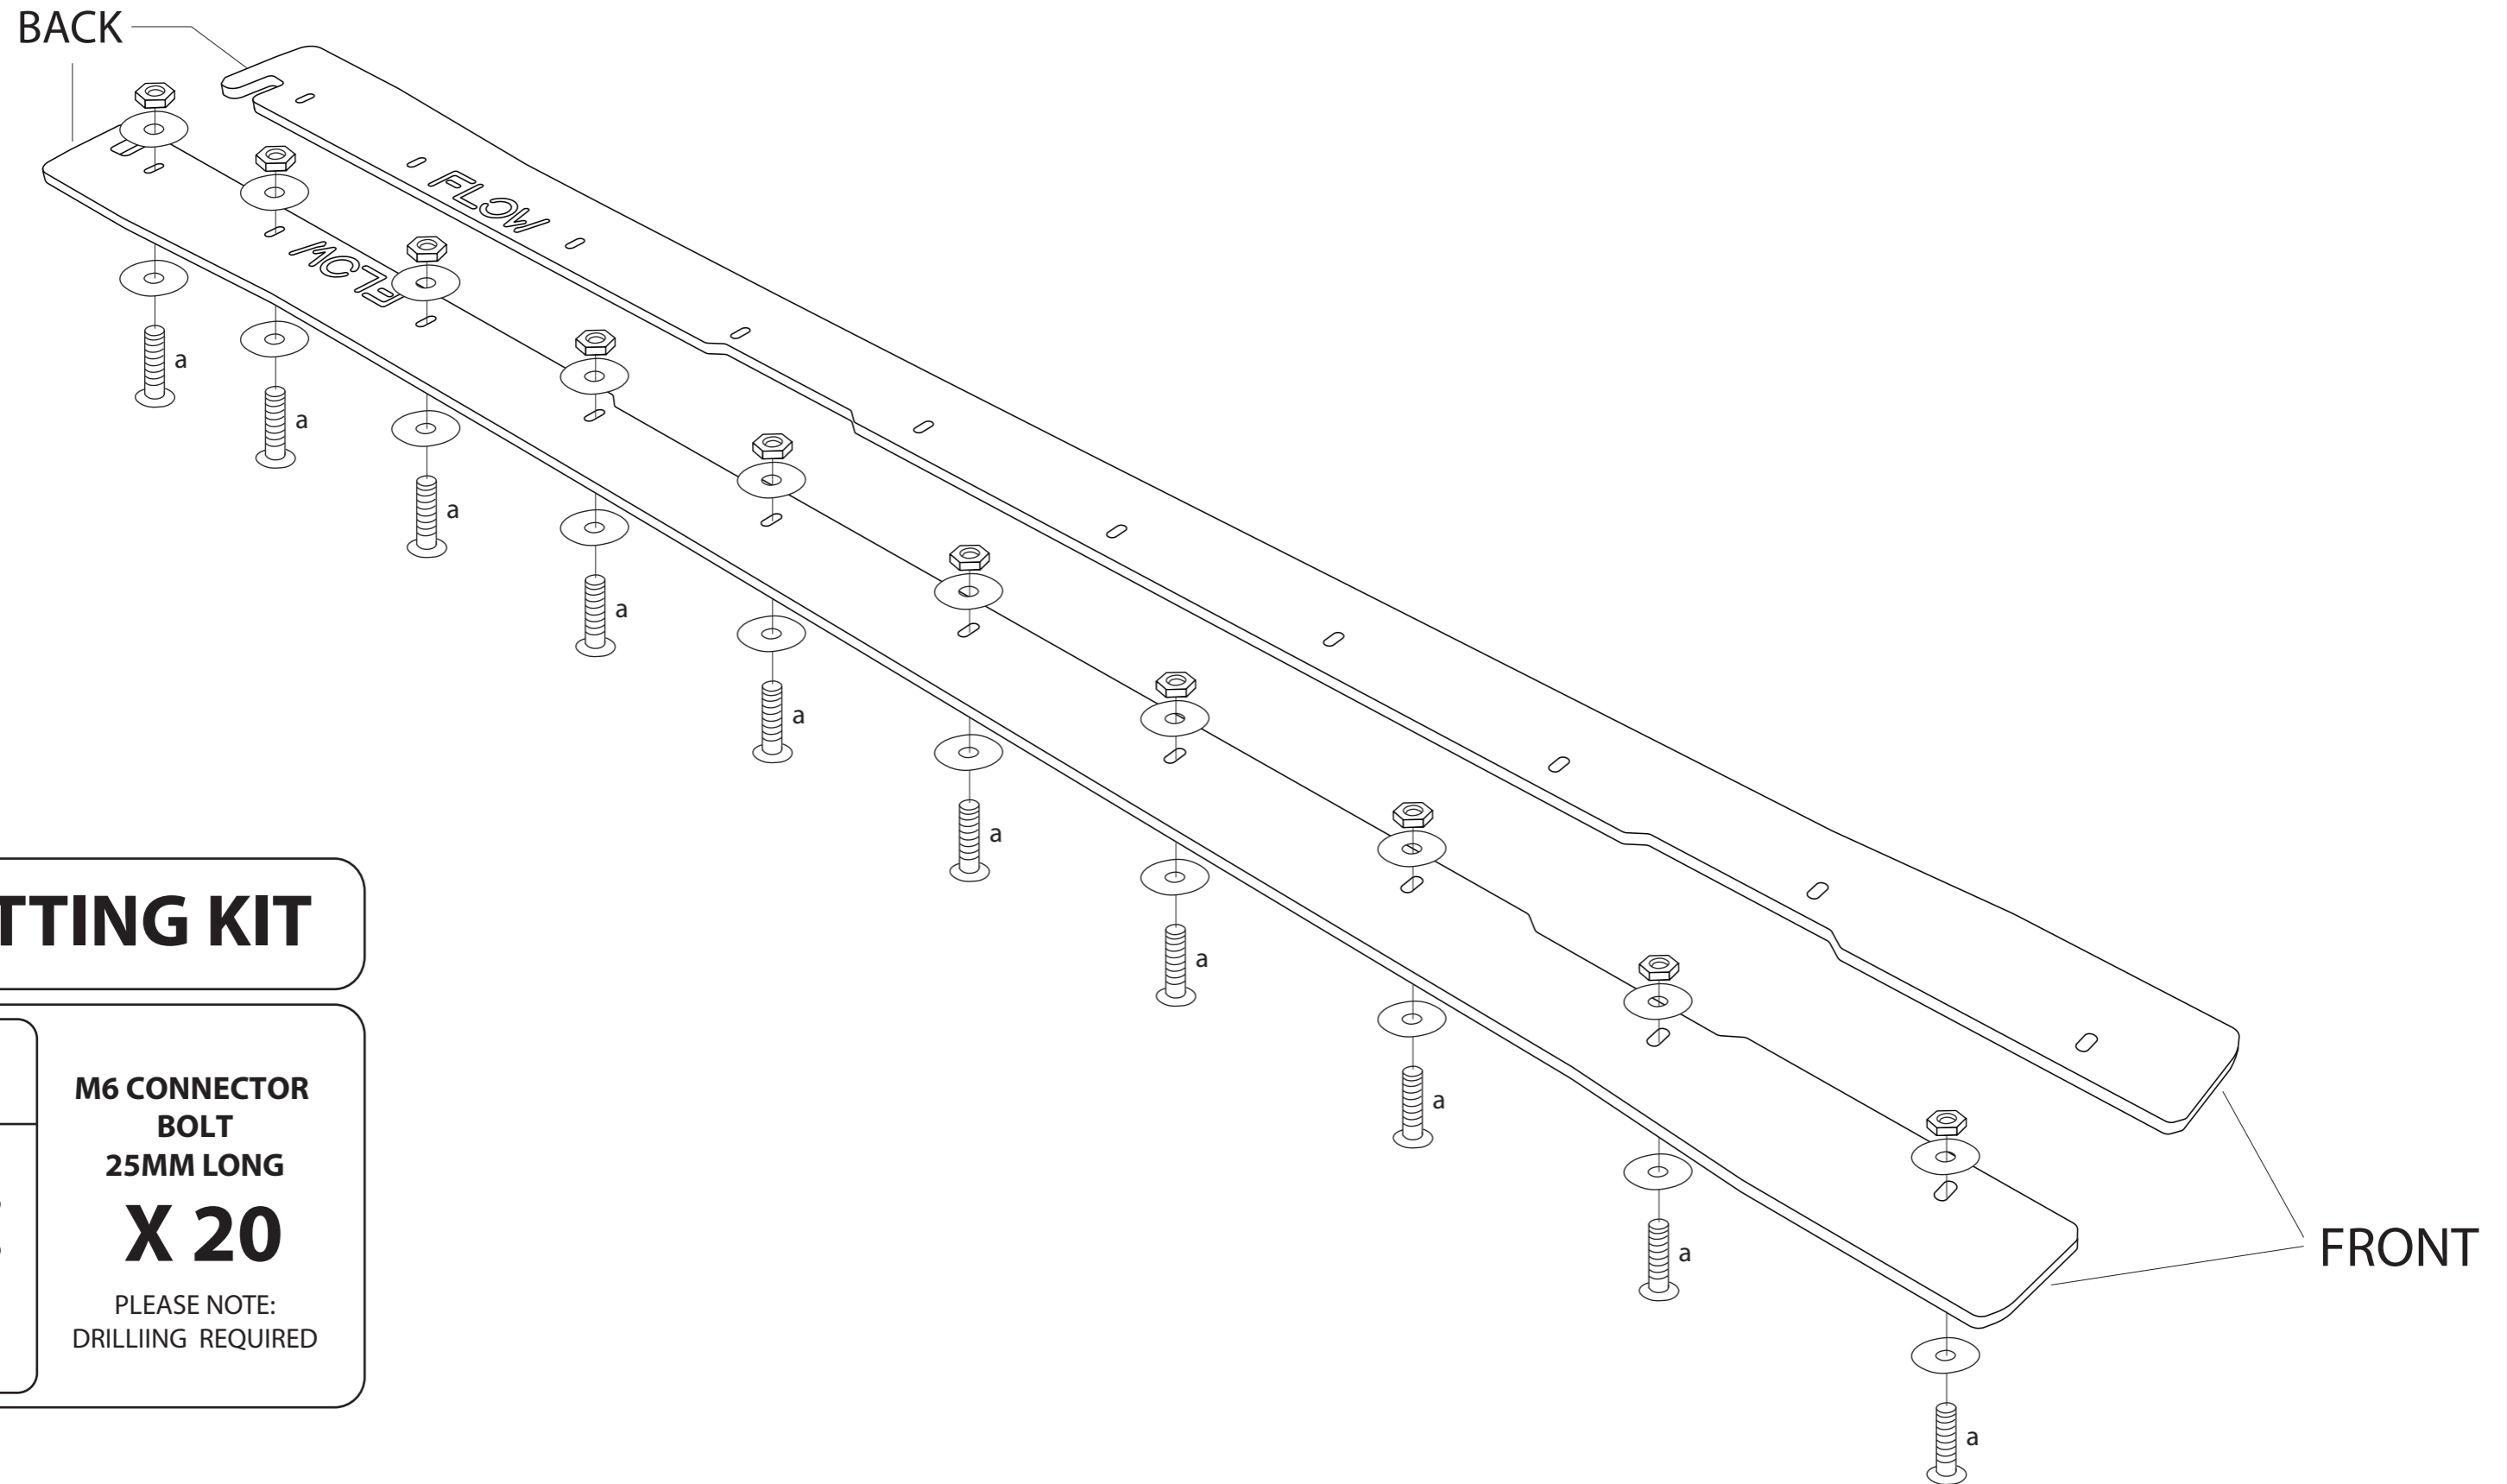

# FITTING INSTRUCTIONS

## MITSUBISHI EVO X : SIDE SPLITTERS

### FITTING KIT

**a**

M6 CONNECTOR  
BOLT  
25MM LONG

**X 20**

PLEASE NOTE:  
DRILLING REQUIRED