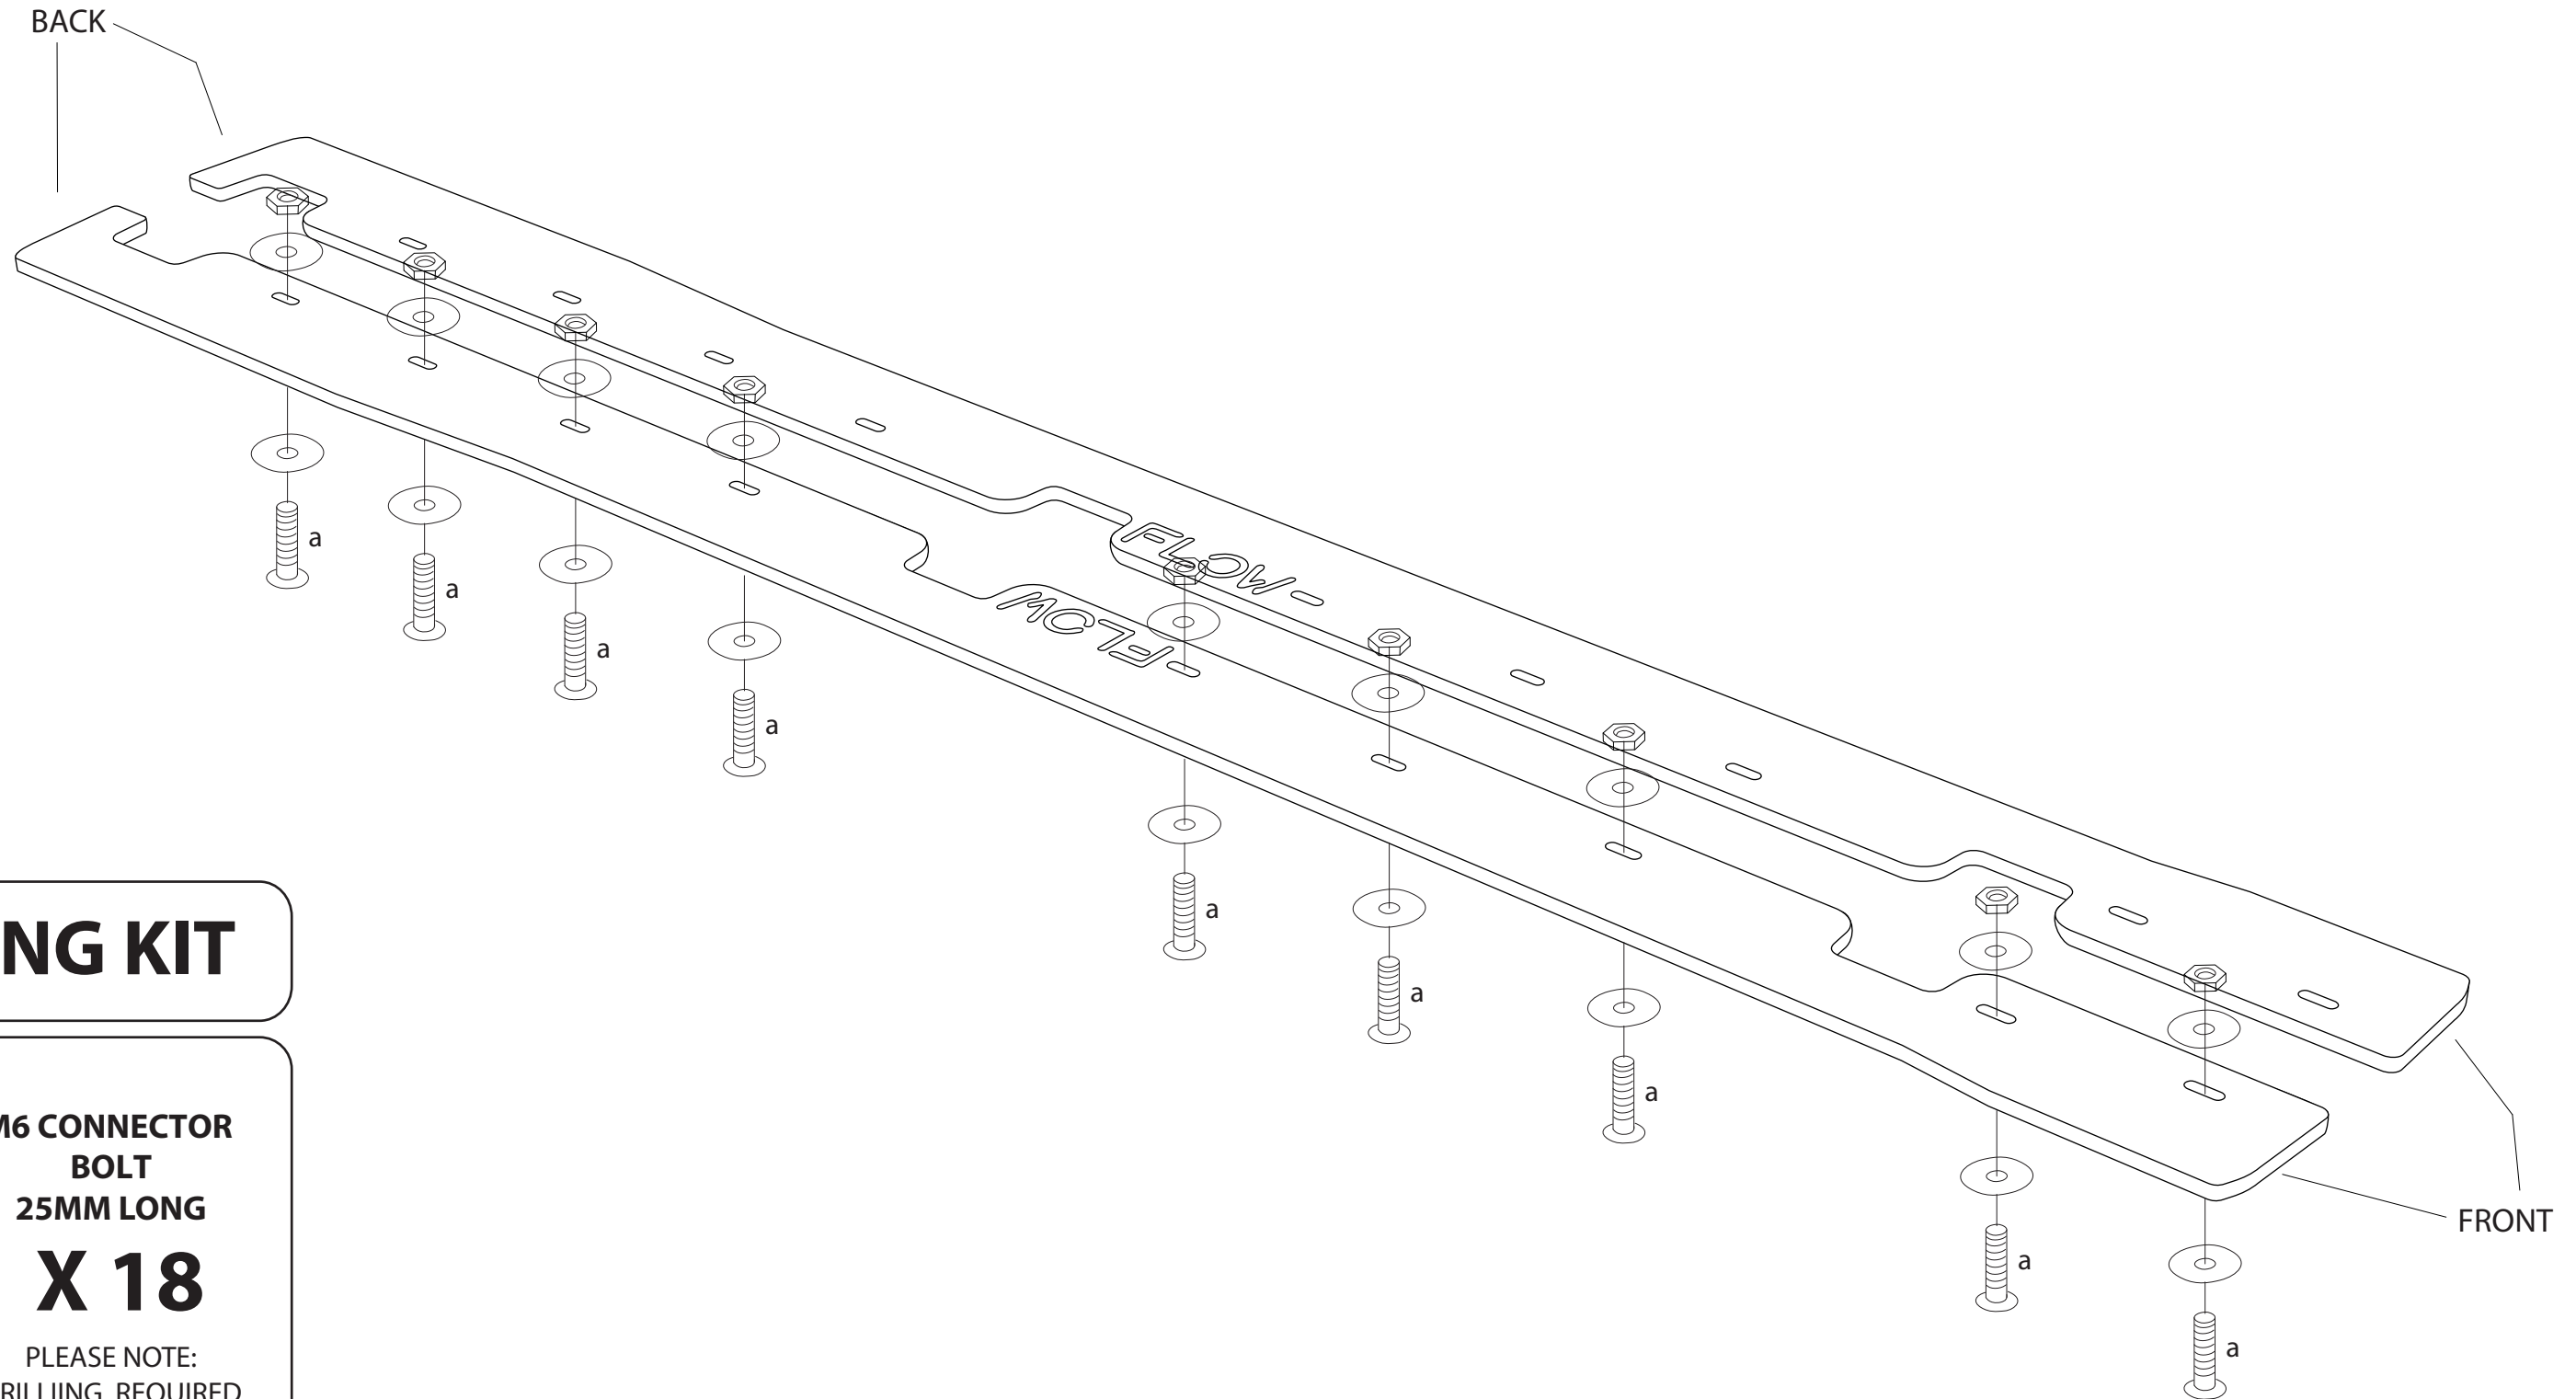

FITTING INSTRUCTIONS

HONDA CIVIC EP3 TYPE R : SIDE EXTENSIONS

FITTING KIT

a

M6 CONNECTOR
BOLT
25MM LONG

X 18

PLEASE NOTE:
DRILLING REQUIRED