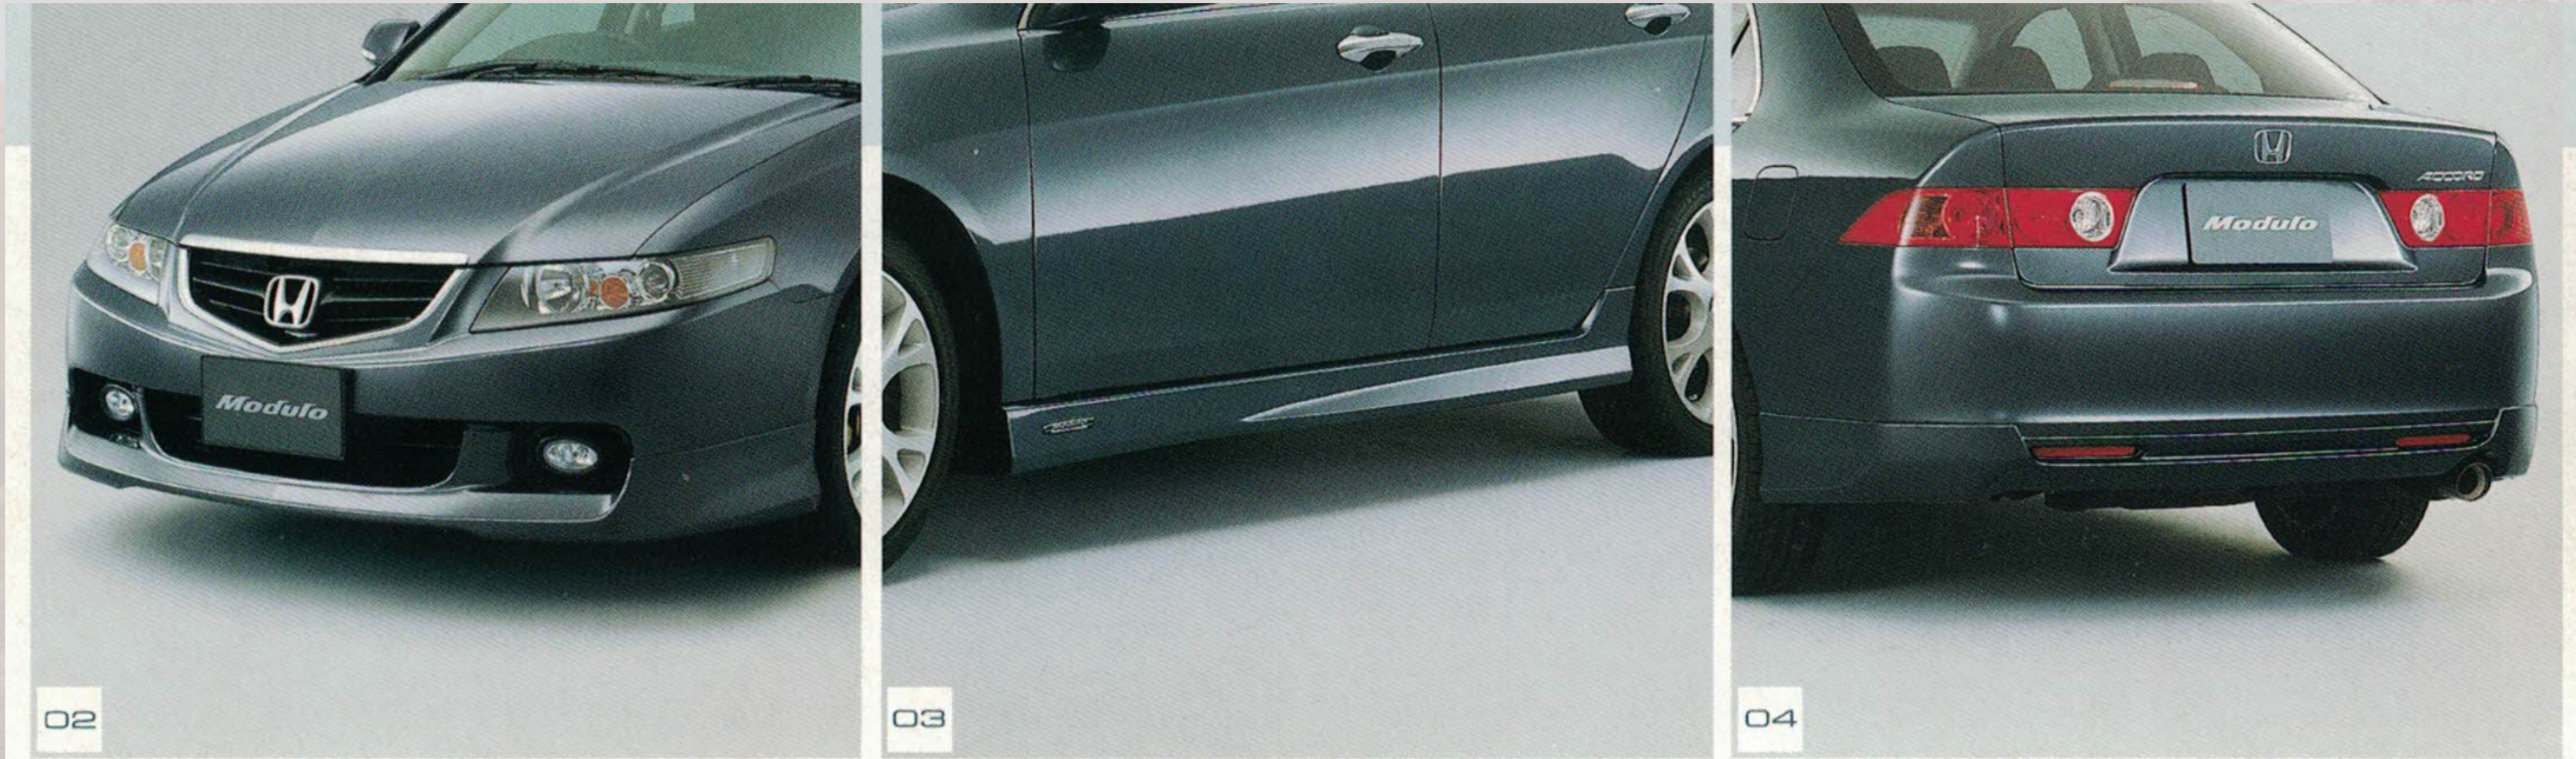

FACTORY OPTIONS

Preface Lift Modulo Lip

●価格は取付費を含まないメーカー希望小売価格(消費税抜き)です。●仕様・品番・適用等につきましては、巻末のアクセサリ・リストをご覧ください。
●黄色い箱内の数字は標準取付時間です。記載の商品につきましては、別途取付費が必要です。取付費の詳細は販売会社にお問い合わせください。

Front Lip

Side Skirt

Rear Lip