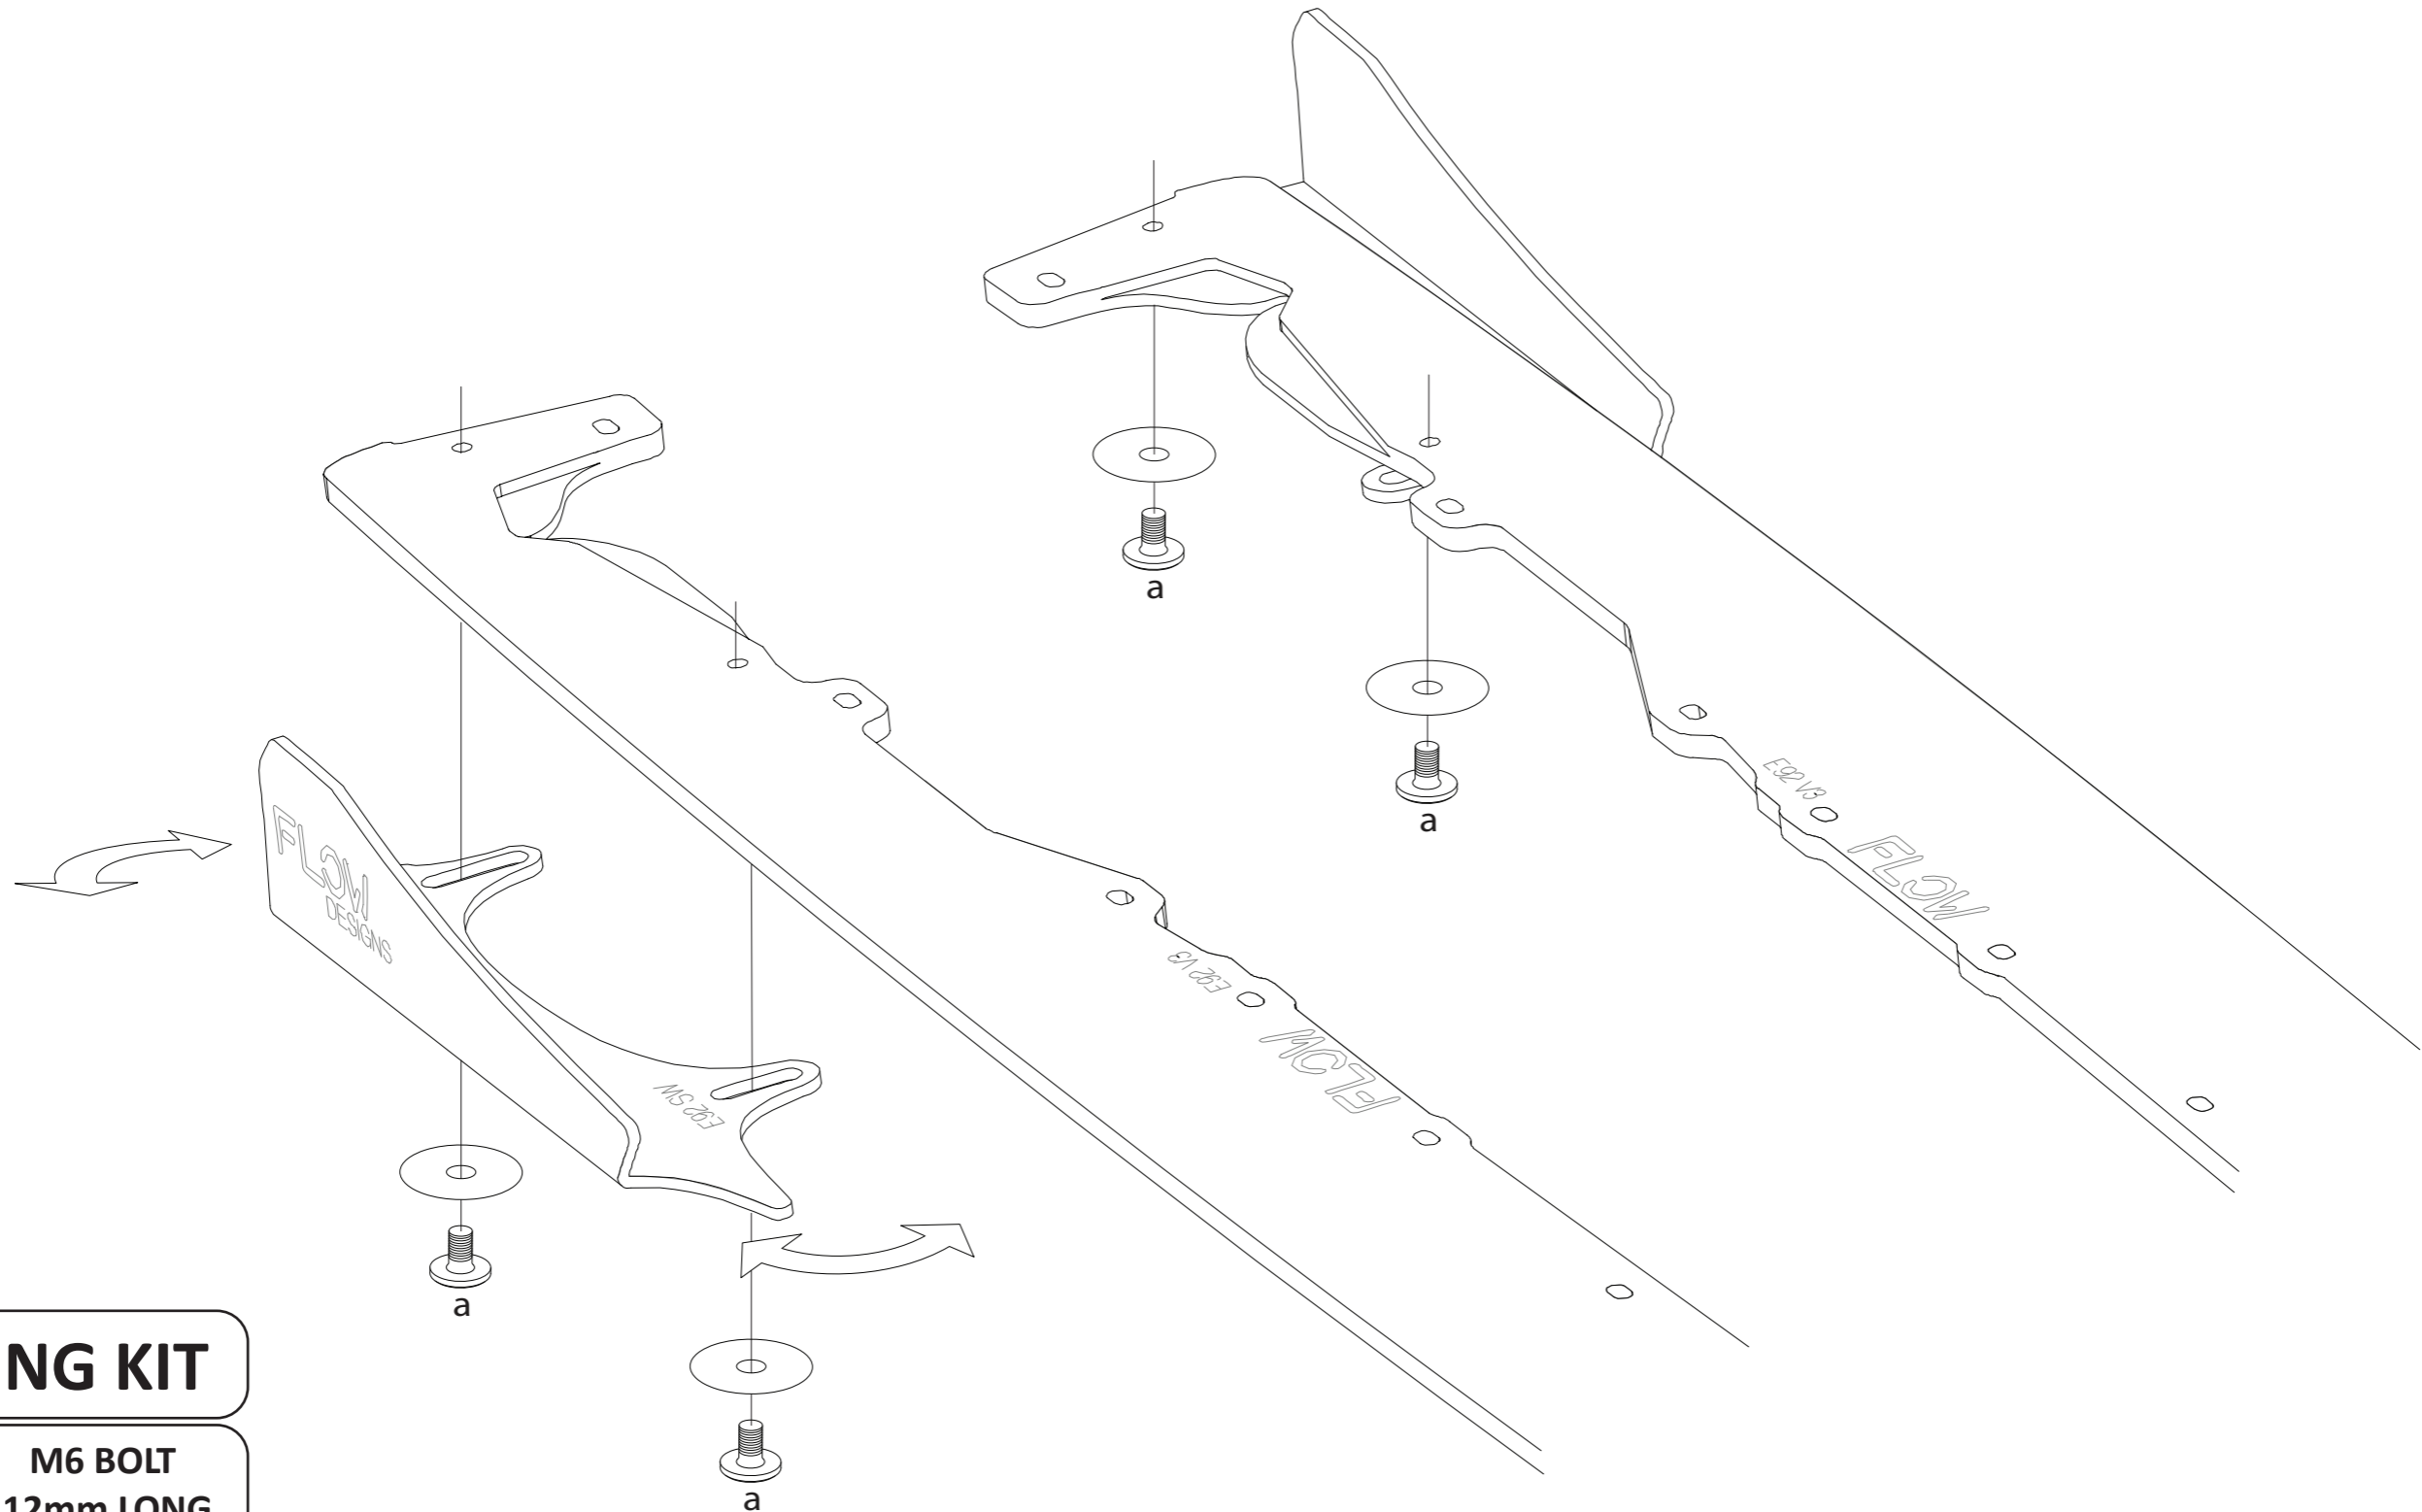

FITTING DIAGRAM

BMW E92 M-SPORT V3: ADJUSTABLE SIDE WINGLETS

INSTALLATION AND FITTING SERVICES

If you are having any difficulties please seek professional advice from the listed International and Domestic Authorised Dealers on our website.

www.flowdesignsaustralia.com

SIDE SKIRT REMOVAL NOT REQUIRED

FITTING KIT

a

M6 BOLT
12mm LONG

X 4

PLEASE NOTE:
HAND TIGHTEN
DO NOT OVERTIGHTEN

PLEASE NOTE
FOR ADD ON ACCESSORIES

DO NOT
OVERTIGHTEN FASTENERS
INTO BRASS FITTINGS

HAND TIGHTEN ONLY

FLOW DESIGNS

FLOW DESIGNS AUSTRALIA
ABN - 99 605 942 199
FACTORY 11
6-7 NICOLE CLOSE
BAYSWATER NORTH
VIC. 3153

DESIGNED AND MANUFACTURED IN AUSTRALIA