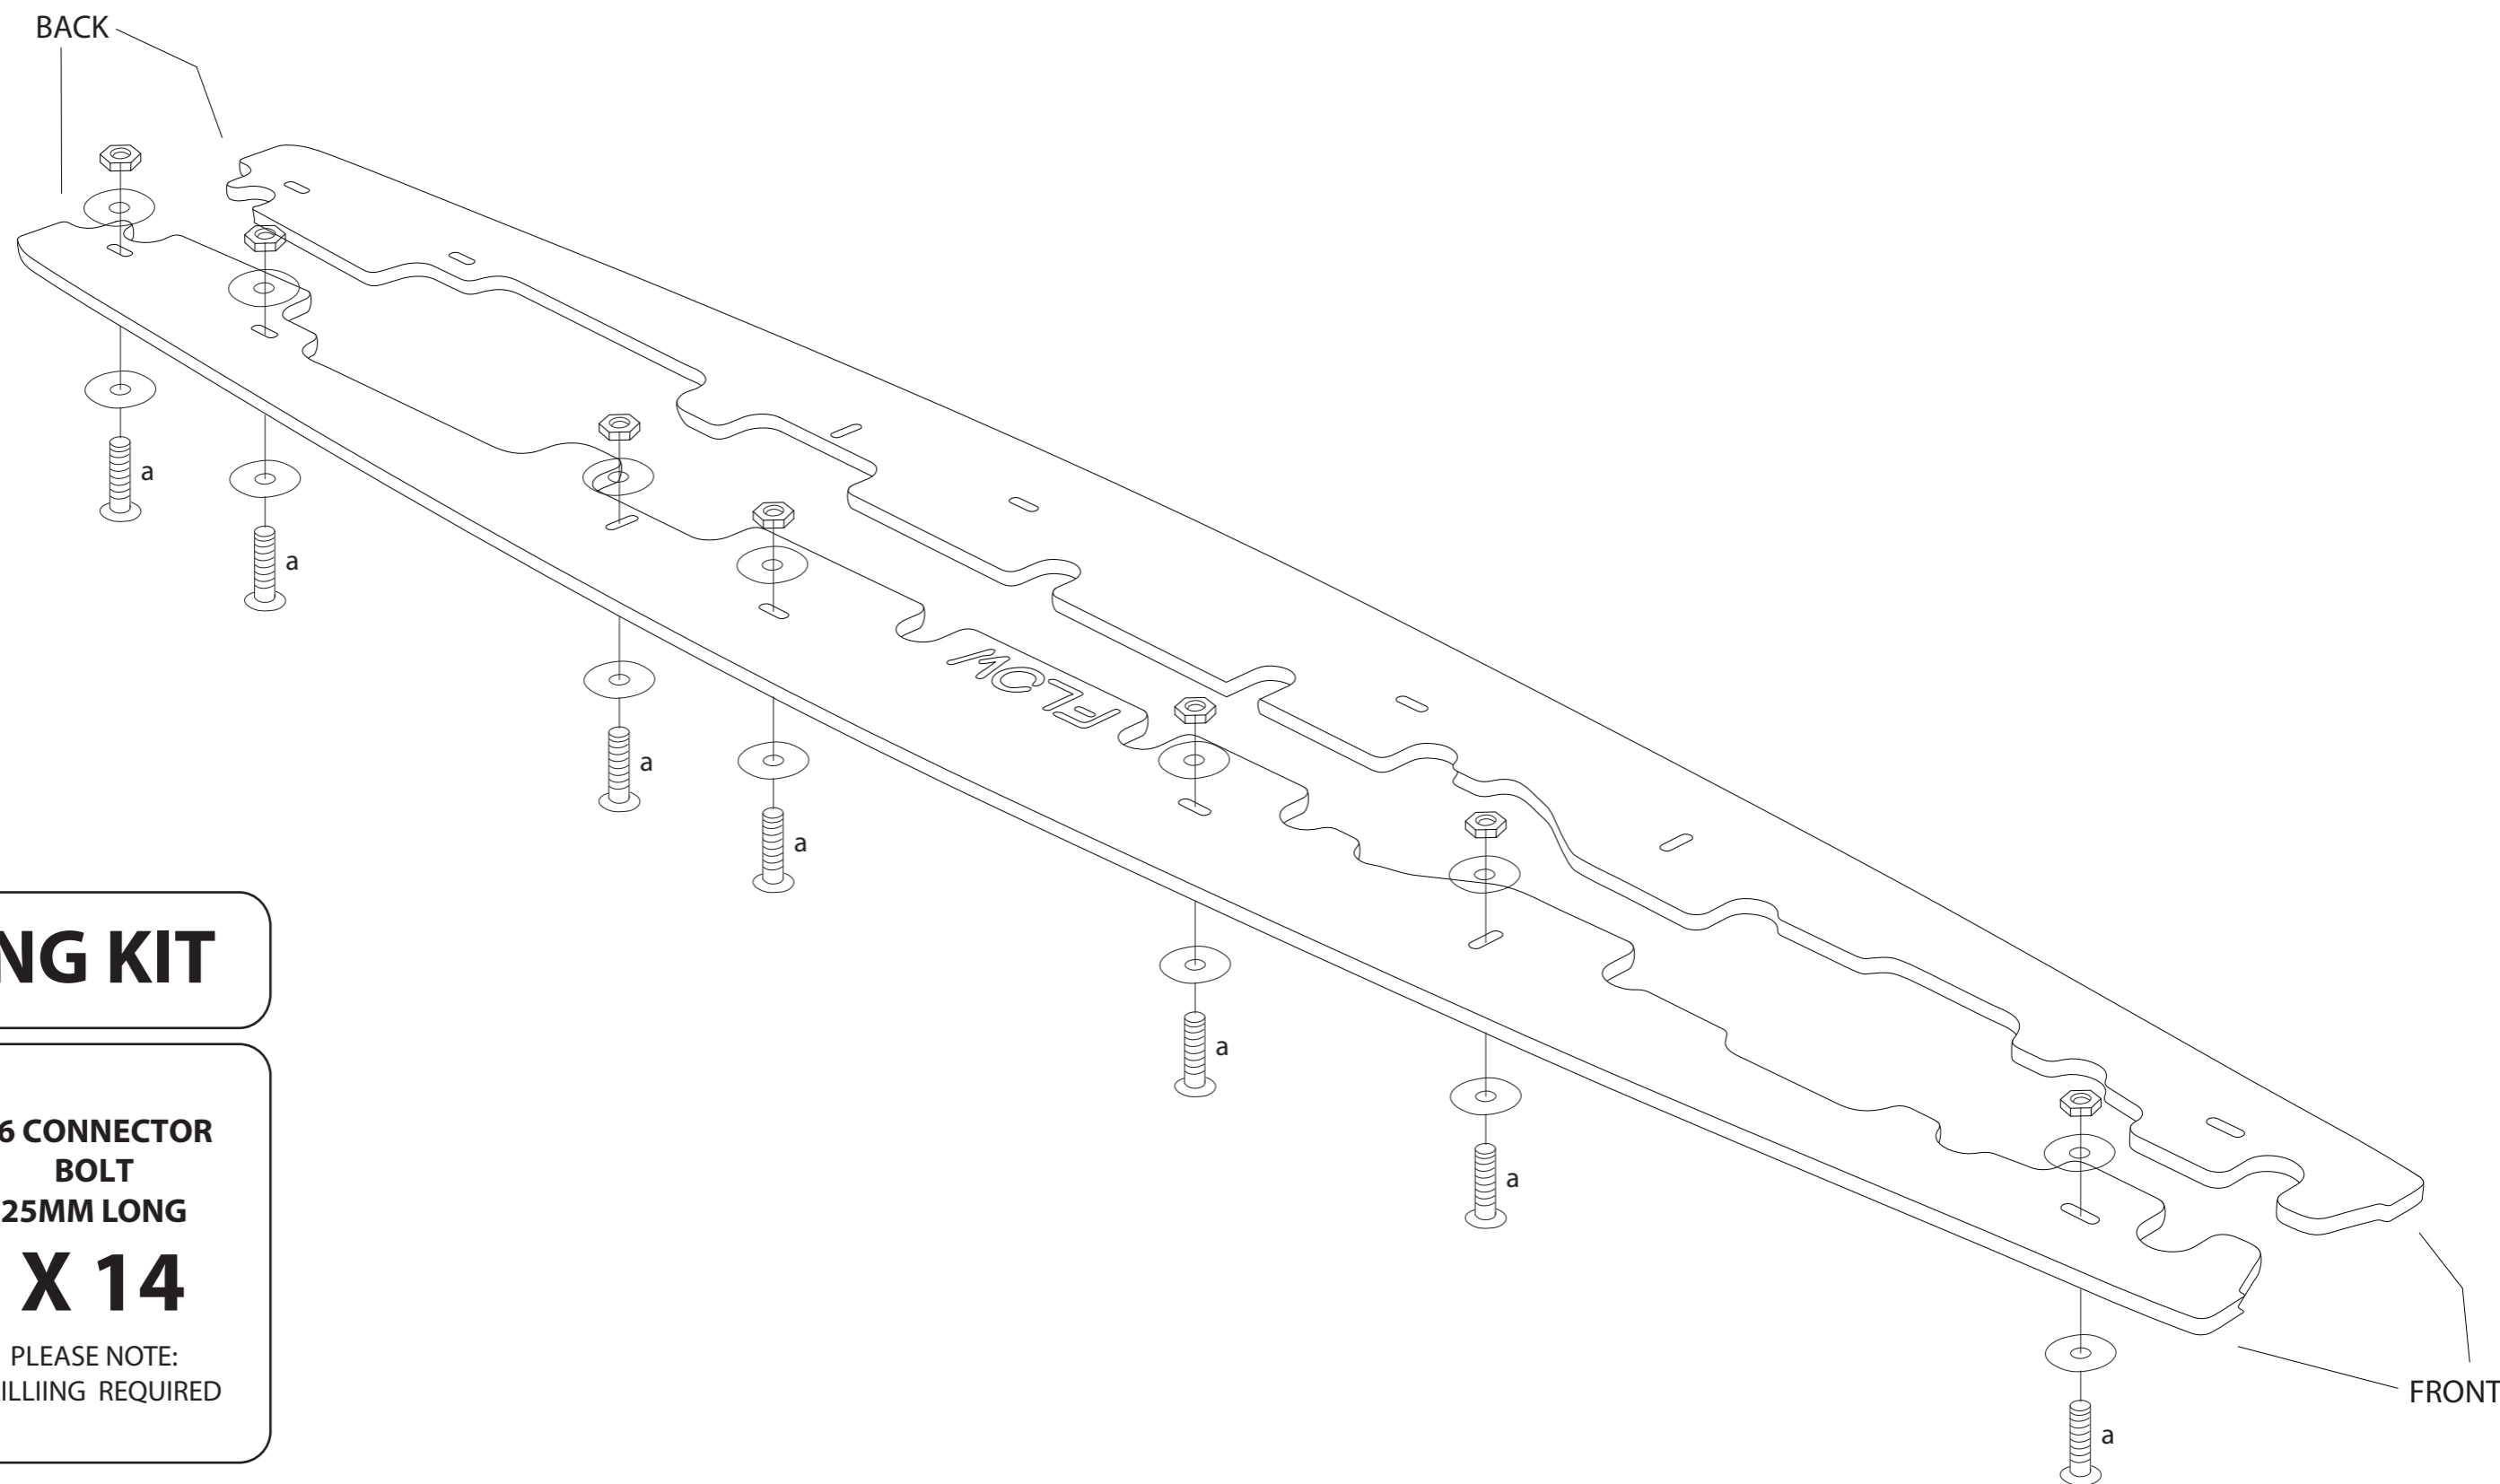

FITTING INSTRUCTIONS

BMW 135i : SIDE EXTENSIONS

FITTING KIT

a

M6 CONNECTOR
BOLT
25MM LONG

X 14

PLEASE NOTE:
DRILLING REQUIRED