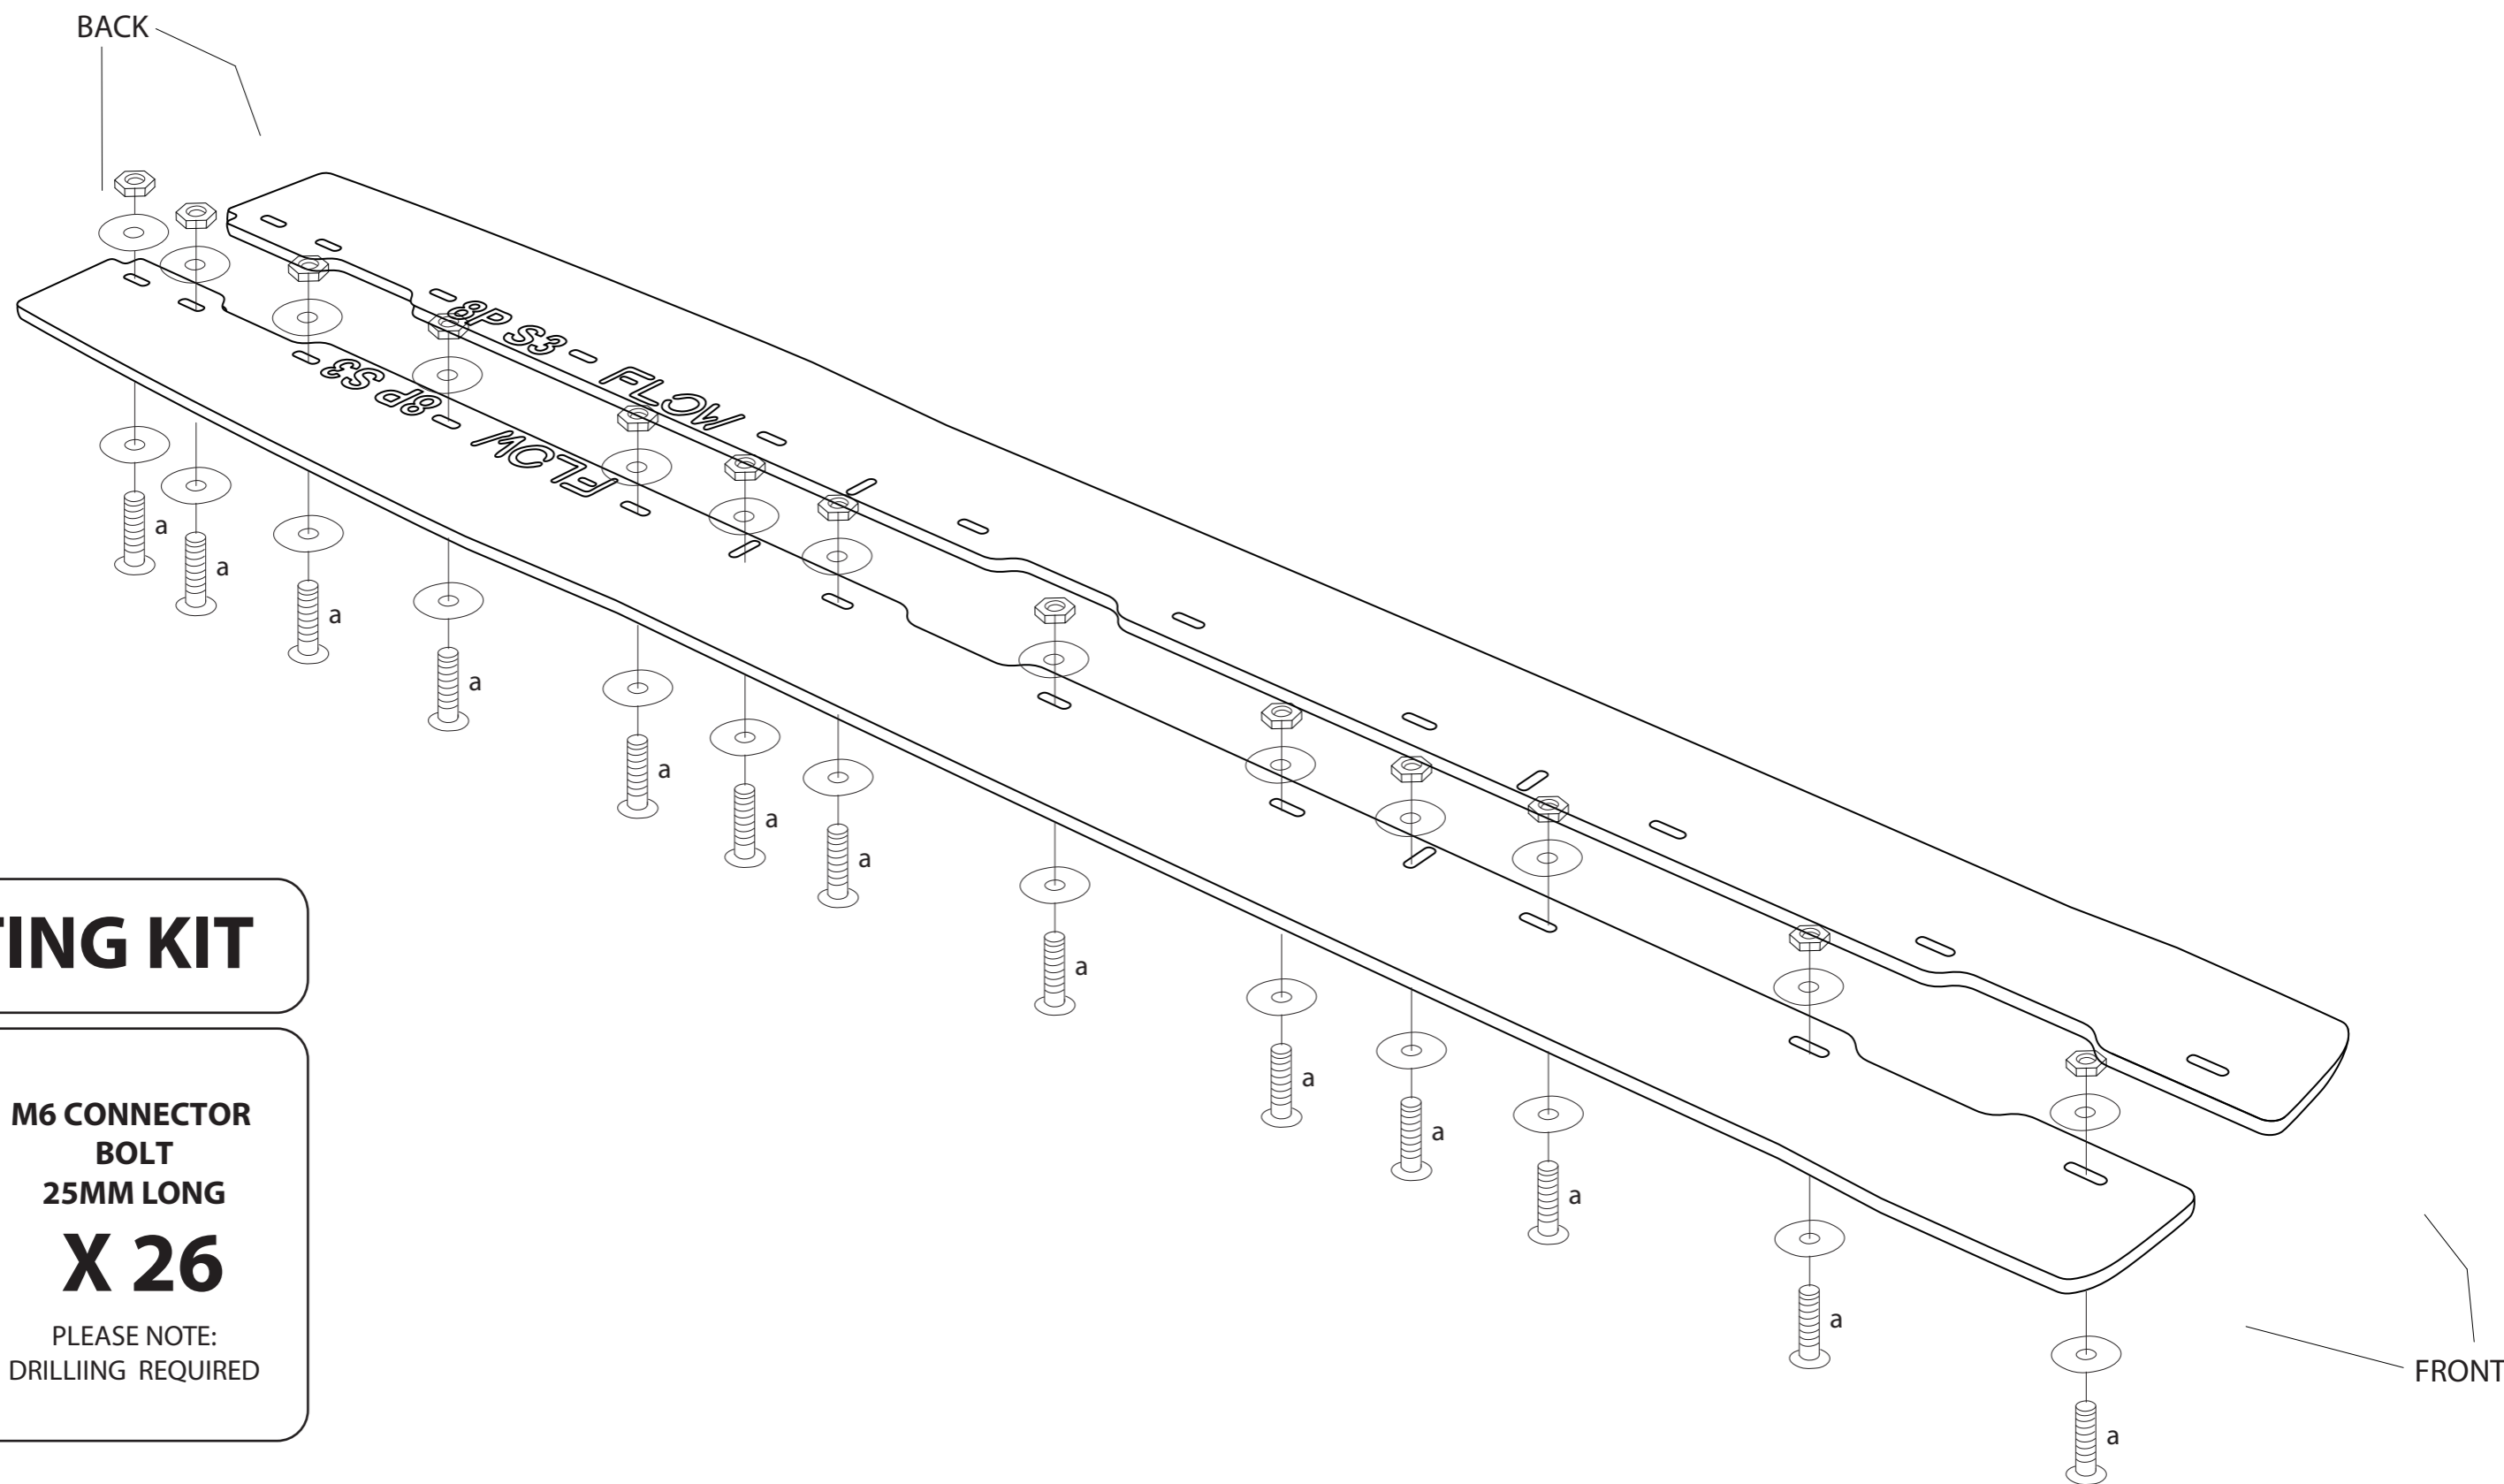

# FITTING INSTRUCTIONS

## AUDI S3 : SIDE EXTENSIONS

### FITTING KIT

**a**

M6 CONNECTOR  
BOLT  
25MM LONG

**X 26**

PLEASE NOTE:  
DRILLING REQUIRED