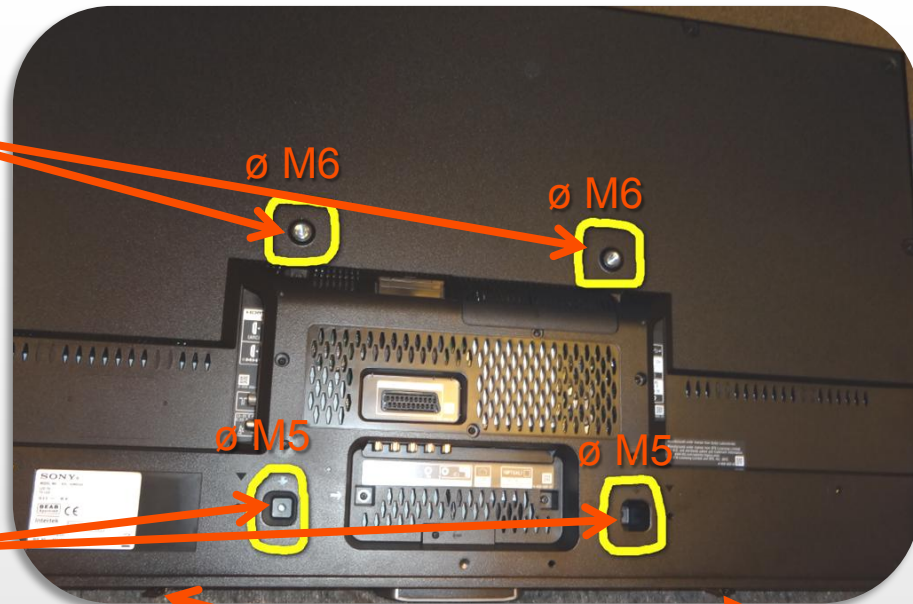

# Preparations

Also use wall mount instruction manual and/or video

*remove screws/bolts*

Mount AC-adapter on wall (as prescribed by Sony) or mount adapter behind TV / bracket interface (a longer mains cord is required in this case)