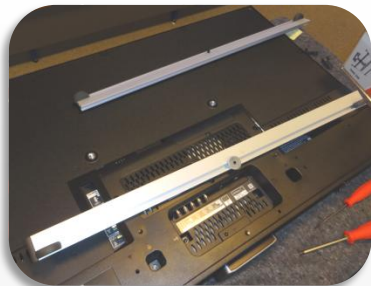

Mounting of THIN 345