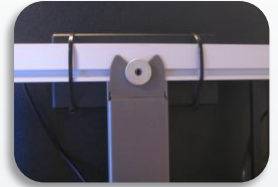

Mounting of AC adapter behind TV

- Requires a longer (Euro) mains cord (> 1.50 m) and 2 tie-wraps