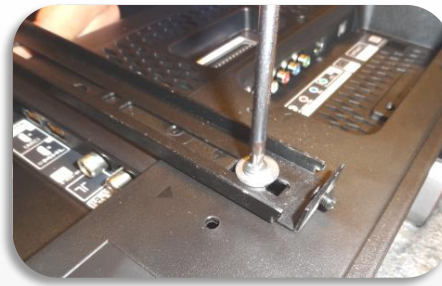

Mounting of THIN 345