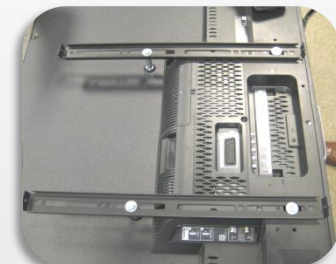

Mounting of THIN 345