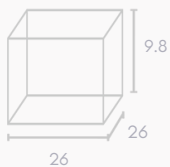

Gift Box, Low Line, Small Emboss Magnetic Closure 245x215x63mm

SKU: 2MC-GLS2
INT L24.5 X W21.5 X D6.3CM

Hamper Box - Rectangle, Magnetic Closure Small

SKU: 2MC-HR-S
INT L25.3 X W19 X D9.6 CM

Product Catalogue

Gift Box, Spirit Bottle Emboss Magnetic Closure 255x110x110mm

SKU: 2MC-SB
INT L25.5 X W11 X D11 CM

Gift Box Square Slim - Magnetic Closure Medium

SKU: 2MC-GSS-M
INT L26 X W26 X D6.6 CM

Hamper Box - Square, Magnetic Closure Small

SKU: 2MC-HS-S
INT L26 X W26 X D9.8 CM

Gift Box, Low Line, Medium Emboss Magnetic Closure 265x140x70mm

SKU: 2MC-GLS3
INT L26.5 X W14 X D7CM

boxfox

Our wide range of Magnetic Closures Boxes come in various sizes cater to different needs. Whether you need a small box for delicate jewelry or a larger one for your hamper needs, we have options that will suit your specific requirements. Additionally, don't forget to click on the colour swatches which will take you directly to the item page which provides detailed product descriptions and images to help you make an informed decision when choosing the perfect Magnetic Closures Box.