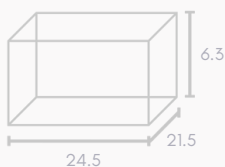

Product Catalogue 2024

Small
Magnetic
Closure Boxes

Product Catalogue

Gift Box - Rectangle Slim, 12 Macaron, Magnetic Closure

SKU: 2MC-GRS-12M
INT L14.7 X W11 X D5.5 CM

Gift Box Square Slim - Magnetic Closure Small

SKU: 2MC-GSS-S
INT L20 X W20 X D6.6 CM

Gift Hamper Box, Medium Emboss Magnetic Closure 220x220x100mm

SKU: 2MC-GHM
INT L22 X W22 X D10 CM

Gift Box, Low Line, Small Emboss Magnetic Closure 220x160x75 mm

SKU: 2MC-GLS
INT L22.3 X W16.3 X D7.5 CM

Gift Box, Low Line, Small Emboss Magnetic Closure 245x215x63mm

SKU: 2MC-GLS2
INT L24.5 X W21.5 X D6.3CM

Hamper Box - Rectangle, Magnetic Closure Small

SKU: 2MC-HR-S
INT L25.3 X W19 X D9.6 CM

Product Catalogue

Gift Box, Spirit Bottle Emboss Magnetic Closure 255x110x110mm

SKU: 2MC-SB
INT L25.5 X W11 X D11 CM

Gift Box Square Slim - Magnetic Closure Medium

SKU: 2MC-GSS-M
INT L26 X W26 X D6.6 CM

Hamper Box - Square, Magnetic Closure Small