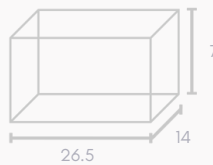

Gift Box, Low Line, Small Emboss Magnetic Closure 245x215x63mm

SKU: 2MC-GLS2
INT L24.5 X W21.5 X D6.3CM

Hamper Box - Rectangle, Magnetic Closure Small

SKU: 2MC-HR-S
INT L25.3 X W19 X D9.6 CM

Product Catalogue

Gift Box, Spirit Bottle Emboss Magnetic Closure 255x110x110mm

SKU: 2MC-SB
INT L25.5 X W11 X D11 CM

Gift Box Square Slim - Magnetic Closure Medium

SKU: 2MC-GSS-M
INT L26 X W26 X D6.6 CM

Hamper Box - Square, Magnetic Closure Small

SKU: 2MC-HS-S
INT L26 X W26 X D9.8 CM

Gift Box, Low Line, Medium Emboss Magnetic Closure 265x140x70mm

SKU: 2MC-GLS3
INT L26.5 X W14 X D7CM

boxfox

Our wide range of Magnetic Closures Boxes come in various sizes cater to different needs. Whether you need a small box for delicate jewelry or a larger one for your hamper needs, we have options that will suit your specific requirements. Additionally, don't forget to click on the colour swatches which will take you directly to the item page which provides detailed product descriptions and images to help you make an informed decision when choosing the perfect Magnetic Closures Box.