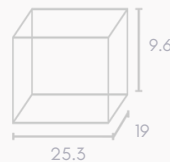

Product Catalogue 2024

Small
Magnetic
Closure Boxes

Product Catalogue

Gift Box - Rectangle Slim, 12 Macaron, Magnetic Closure

SKU: 2MC-GRS-12M
INT L14.7 X W11 X D5.5 CM

Gift Box Square Slim - Magnetic Closure Small

SKU: 2MC-GSS-S
INT L20 X W20 X D6.6 CM

Gift Hamper Box, Medium Emboss Magnetic Closure 220x220x100mm

SKU: 2MC-GHM
INT L22 X W22 X D10 CM

Gift Box, Low Line, Small Emboss Magnetic Closure 220x160x75 mm

SKU: 2MC-GLS
INT L22.3 X W16.3 X D7.5 CM

Gift Box, Low Line, Small Emboss Magnetic Closure 245x215x63mm

SKU: 2MC-GLS2
INT L24.5 X W21.5 X D6.3CM

Hamper Box - Rectangle, Magnetic Closure Small

SKU: 2MC-HR-S
INT L25.3 X W19 X D9.6 CM

Product Catalogue

Gift Box, Spirit Bottle Emboss Magnetic Closure 255x110x110mm

SKU: 2MC-SB
INT L25.5 X W11 X D11 CM

Gift Box Square Slim - Magnetic Closure Medium

SKU: 2MC-GSS-M
INT L26 X W26 X D6.6 CM

Hamper Box - Square, Magnetic Closure Small