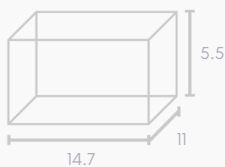

Product Catalogue 2024

Small
Magnetic
Closure Boxes

Product Catalogue

Gift Box - Rectangle Slim, 12 Macaron, Magnetic Closure

SKU: 2MC-GRS-12M
INT L14.7 X W11 X D5.5 CM

Gift Box Square Slim - Magnetic Closure Small

SKU: 2MC-GSS-S
INT L20 X W20 X D6.6 CM

Gift Hamper Box, Medium Emboss Magnetic Closure 220x220x100mm

SKU: 2MC-GHM
INT L22 X W22 X D10 CM

Gift Box, Low Line, Small Emboss Magnetic Closure 220x160x75 mm

SKU: 2MC-GLS
INT L22.3 X W16.3 X D7.5 CM

Gift Box, Low Line, Small Emboss Magnetic Closure 245x215x63mm

SKU: 2MC-GLS2
INT L24.5 X W21.5 X D6.3CM

Hamper Box - Rectangle, Magnetic Closure Small

SKU: 2MC-HR-S
INT L25.3 X W19 X D9.6 CM

Product Catalogue

Gift Box, Spirit Bottle Emboss Magnetic Closure 255x110x110mm

SKU: 2MC-SB
INT L25.5 X W11 X D11 CM

Gift Box Square Slim - Magnetic Closure Medium

SKU: 2MC-GSS-M
INT L26 X W26 X D6.6 CM

Hamper Box - Square, Magnetic Closure Small