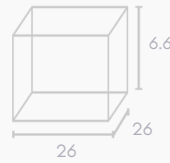

SKU: 2MC-GSS-S
INT L20 X W20 X D6.6 CM

Gift Hamper Box, Medium Emboss Magnetic Closure 220x220x100mm

SKU: 2MC-GHM
INT L22 X W22 X D10 CM

Gift Box, Low Line, Small Emboss Magnetic Closure 220x160x75 mm

SKU: 2MC-GLS
INT L22.3 X W16.3 X D7.5 CM

Gift Box, Low Line, Small Emboss Magnetic Closure 245x215x63mm

SKU: 2MC-GLS2
INT L24.5 X W21.5 X D6.3CM

Hamper Box - Rectangle, Magnetic Closure Small

SKU: 2MC-HR-S
INT L25.3 X W19 X D9.6 CM

Product Catalogue

Gift Box, Spirit Bottle Emboss Magnetic Closure 255x110x110mm

SKU: 2MC-SB
INT L25.5 X W11 X D11 CM

Gift Box Square Slim - Magnetic Closure Medium

SKU: 2MC-GSS-M
INT L26 X W26 X D6.6 CM

Hamper Box - Square, Magnetic Closure Small

SKU: 2MC-HS-S
INT L26 X W26 X D9.8 CM

Gift Box, Low Line, Medium Emboss Magnetic Closure 265x140x70mm

SKU: 2MC-GLS3
INT L26.5 X W14 X D7CM

boxfox

Our wide range of Magnetic Closures Boxes come in various sizes cater to different needs. Whether you need a small box for delicate jewelry or a larger one for your hamper needs, we have options that will suit your specific requirements. Additionally, don't forget to click on the colour swatches which will take you directly to the item page which provides detailed product descriptions and images to help you make an informed decision when choosing the perfect Magnetic Closures Box.