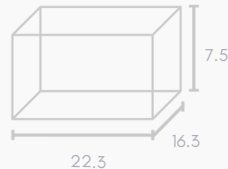

Product Catalogue 2024

Small
Magnetic
Closure Boxes

Product Catalogue

Gift Box - Rectangle Slim, 12 Macaron, Magnetic Closure

SKU: 2MC-GRS-12M
INT L14.7 X W11 X D5.5 CM

Gift Box Square Slim - Magnetic Closure Small

SKU: 2MC-GSS-S
INT L20 X W20 X D6.6 CM

Gift Hamper Box, Medium Emboss Magnetic Closure 220x220x100mm

SKU: 2MC-GHM
INT L22 X W22 X D10 CM

Gift Box, Low Line, Small Emboss Magnetic Closure 220x160x75 mm

SKU: 2MC-GLS
INT L22.3 X W16.3 X D7.5 CM

Gift Box, Low Line, Small Emboss Magnetic Closure 245x215x63mm

SKU: 2MC-GLS2
INT L24.5 X W21.5 X D6.3CM

Hamper Box - Rectangle, Magnetic Closure Small

SKU: 2MC-HR-S
INT L25.3 X W19 X D9.6 CM

Product Catalogue

Gift Box, Spirit Bottle Emboss Magnetic Closure 255x110x110mm

SKU: 2MC-SB
INT L25.5 X W11 X D11 CM

Gift Box Square Slim - Magnetic Closure Medium

SKU: 2MC-GSS-M
INT L26 X W26 X D6.6 CM

Hamper Box - Square, Magnetic Closure Small