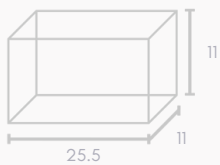

SKU: 2MC-GSS-S
INT L20 X W20 X D6.6 CM

Gift Hamper Box, Medium Emboss Magnetic Closure 220x220x100mm

SKU: 2MC-GHM
INT L22 X W22 X D10 CM

Gift Box, Low Line, Small Emboss Magnetic Closure 220x160x75 mm

SKU: 2MC-GLS
INT L22.3 X W16.3 X D7.5 CM

Gift Box, Low Line, Small Emboss Magnetic Closure 245x215x63mm

SKU: 2MC-GLS2
INT L24.5 X W21.5 X D6.3CM

Hamper Box - Rectangle, Magnetic Closure Small

SKU: 2MC-HR-S
INT L25.3 X W19 X D9.6 CM

Product Catalogue

Gift Box, Spirit Bottle Emboss Magnetic Closure 255x110x110mm

SKU: 2MC-SB
INT L25.5 X W11 X D11 CM

Gift Box Square Slim - Magnetic Closure Medium

SKU: 2MC-GSS-M
INT L26 X W26 X D6.6 CM

Hamper Box - Square, Magnetic Closure Small

SKU: 2MC-HS-S
INT L26 X W26 X D9.8 CM

Gift Box, Low Line, Medium Emboss Magnetic Closure 265x140x70mm

SKU: 2MC-GLS3
INT L26.5 X W14 X D7CM

boxfox

Our wide range of Magnetic Closures Boxes come in various sizes cater to different needs. Whether you need a small box for delicate jewelry or a larger one for your hamper needs, we have options that will suit your specific requirements. Additionally, don't forget to click on the colour swatches which will take you directly to the item page which provides detailed product descriptions and images to help you make an informed decision when choosing the perfect Magnetic Closures Box.