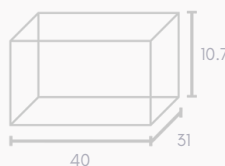

Hamilton Case Box 2 Emboss Magnetic Closure

SKU: 2HC2
INT L40 X W31 X D10.7 CM