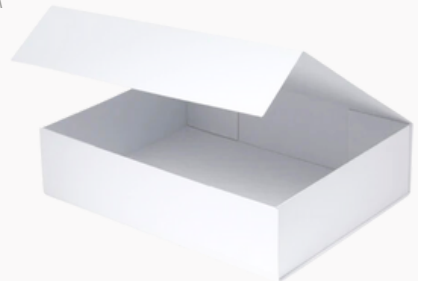

Hamilton Case Box 2 Emboss Magnetic Closure

SKU: 2HC2
INT L40 X W31 X D10.7 CM