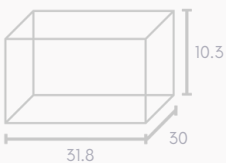

## Hamper Box, Deep, Medium Emboss Magnetic Closure 270x210x130mm

SKU: 2MC-HDM  
INT L27 X W21 X D13CM

## Gift Box - Rectangle Slim, 24 Macaron, Magnetic Closure

SKU: 2MC-GRS-24M  
INT L29 X W11 X D5.7 CM

## Hamper Box - Rectangle, Magnetic Closure Large

SKU: 2MC-HS-S  
INT L31.8 X W30 X D10.3 CM