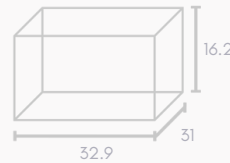

## Hamper Box, Deep, Medium Emboss Magnetic Closure 270x210x130mm

SKU: 2MC-HDM  
INT L27 X W21 X D13CM

## Gift Box - Rectangle Slim, 24 Macaron, Magnetic Closure

SKU: 2MC-GRS-24M  
INT L29 X W11 X D5.7 CM

## Hamper Box - Rectangle, Magnetic Closure Large

SKU: 2MC-HS-S  
INT L31.8 X W30 X D10.3 CM

## Hamilton Case Box 3 - Emboss Magnetic Closure

SKU: 2HC3  
INT L32.9 X W31 X D16.2 CM