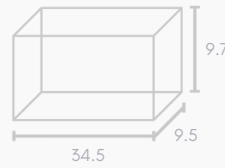

## Hamilton Case Box 1 - Emboss Magnetic Closure

SKU: 2HC1  
INT L33 X W23.6 X D9.7 CM

INT : Internal Measurements

Click on colour swatches to see items

Note: Box illustrations with dimensions are not to scale

## Hamper Box - Rectangle, Magnetic Closure Medium

SKU: 2MC-HR-M  
INT L34.3 X W18 X D10.2 CM

## Wine Box, Single Emboss Magnetic Closure 345x95x97mm

SKU: 2MC-WBS  
INT L34.5 X W9.5 X D9.7CM