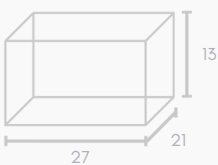

## Hamper Box, Deep, Medium Emboss Magnetic Closure 270x210x130mm

SKU: 2MC-HDM  
INT L27 X W21 X D13CM