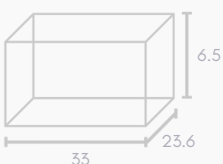

Gift Hamper Box, Low Line, Medium Emboss Magnetic Closure 330x236x65mm

SKU: 2MC-HGL
INT L33 X W23.6 X D6.5CM