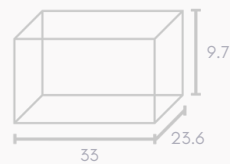

## Hamper Box - Rectangle, Magnetic Closure Large

SKU: 2MC-HS-S  
INT L31.8 X W30 X D10.3 CM

## Hamilton Case Box 3 - Emboss Magnetic Closure

SKU: 2HC3  
INT L32.9 X W31 X D16.2 CM

## Gift Hamper Box, Low Line, Medium Emboss Magnetic Closure 330x236x65mm

SKU: 2MC-HGL  
INT L33 X W23.6 X D6.5CM

## Hamilton Case Box 1 - Emboss Magnetic Closure

SKU: 2HC1  
INT L33 X W23.6 X D9.7 CM

INT : Internal Measurements

Click on colour swatches to see items

Note: Box illustrations with dimensions are not to scale