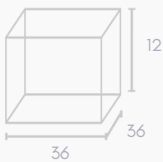

## Hamilton Case Box 1 - Emboss Magnetic Closure

SKU: 2HC1  
INT L33 X W23.6 X D9.7 CM

INT : Internal Measurements

Click on colour swatches to see items

Note: Box illustrations with dimensions are not to scale

## Hamper Box - Rectangle, Magnetic Closure Medium

SKU: 2MC-HR-M  
INT L34.3 X W18 X D10.2 CM

## Wine Box, Single Emboss Magnetic Closure 345x95x97mm

SKU: 2MC-WBS  
INT L34.5 X W9.5 X D9.7CM

## Hamper Box - Square, Magnetic Closure Large

SKU: 2MC-HS-L  
INT L36 X W36 X D12 CM