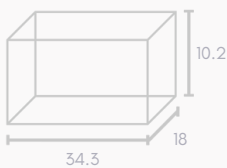

## Gift Hamper Box, Low Line, Medium Emboss Magnetic Closure 330x236x65mm

SKU: 2MC-HGL  
INT L33 X W23.6 X D6.5CM

## Hamilton Case Box 1 - Emboss Magnetic Closure

SKU: 2HC1  
INT L33 X W23.6 X D9.7 CM

INT : Internal Measurements

Click on colour swatches to see items

Note: Box illustrations with dimensions are not to scale

## Hamper Box - Rectangle, Magnetic Closure Medium

SKU: 2MC-HR-M  
INT L34.3 X W18 X D10.2 CM