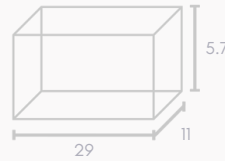

## Hamper Box, Deep, Medium Emboss Magnetic Closure 270x210x130mm

SKU: 2MC-HDM  
INT L27 X W21 X D13CM

## Gift Box - Rectangle Slim, 24 Macaron, Magnetic Closure

SKU: 2MC-GRS-24M  
INT L29 X W11 X D5.7 CM