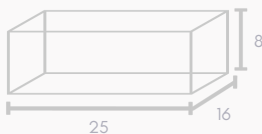

Product Catalogue 2024

Grazing and
Catering Boxes

Product Catalogue

small

Catering Hamper Carry Box - Window - Small

SKU: 6G-CHC-SW
INT L25 X W16 X D8 CM

Catering Hamper Carry Box - Small

SKU: 6G-CHC-S
INT L25 X W16 X D8 CM

Catering Hamper Carry Box - Small - Gloss White

SKU: 6G-CC-S
INT L25 X W16 X D8 CM

Product Catalogue

medium

Catering Hamper Carry Box - Medium

SKU: 6G-CHC-M
INT L24.5 X W24.5 X D8 CM

Catering Grazing Box - Medium

SKU: 6G-CC-M
INT L35 X W24 X D8 CM

Disposable Catering Grazing Box (Lid) - Medium - Kraft

SKU: 6G-DCL-M-CR
INT L35.3 X W24.3 X D3 CM

Disposable Catering Grazing Box (Base) - Medium - Kraft

SKU: 6G-DCB-M-CR
INT L24 X W35 X D8.5 CM

Foldout Catering Grazing Box - Medium - Matt White

SKU: 6G-FC-M
INT L35 X W24 X D8.5 CM

INT : Internal Measurements

Click on colour swatches to see items

Note: Box illustrations with dimensions are not to scale