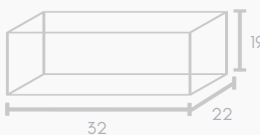

Foldout Catering Grazing Box - Medium - Matt White

SKU: 6G-FC-M
INT L35 X W24 X D8.5 CM

INT : Internal Measurements

Click on colour swatches to see items

Note: Box illustrations with dimensions are not to scale

Product Catalogue

large

Catering Hamper Carry Box - Deep Large

SKU: 6G-CHC-DL
INT L32 X W22 X D14 CM

Catering Grazing Box - Large

SKU: 6G-CC-L
INT L42 X W30.5 X D8 CM

Catering Hamper Carry Box - Large

SKU: 6G-CHC-L
INT L35 X W24 X D8.5 CM

Catering Hamper Carry Box - Deep Large - Recessed Handle

SKU: 6G-CHC-DLR-WH
INT L32 X W22 X D19 CM

Catering Hamper Carry Box - Window - Large

SKU: 6G-CHC-LW
INT L35 X W24 X D8.5 CM

boxfox

Our top-notch grazing box packaging from boxfox fosters your creativity. The possibilities for filling these boxes are boundless, catering to commercial needs with gourmet cheese, biscuits, antipasto, breakfast, brunch, and deluxe desserts. Our small grazing boxes are perfect for such endeavors. Meanwhile, our Catering Hamper Carry Boxes, with their spaciousness and convenient features like stackable recessed handles, ensure safe and fresh food transport and display, making them ideal for larger-scale requirements.