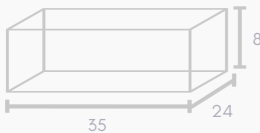

Catering Hamper Carry Box - Small - Gloss White

SKU: 6G-CC-S
INT L25 X W16 X D8 CM

Product Catalogue

medium

Catering Hamper Carry Box - Medium

SKU: 6G-CHC-M
INT L24.5 X W24.5 X D8 CM

Catering Grazing Box - Medium

SKU: 6G-CC-M
INT L35 X W24 X D8 CM

Disposable Catering Grazing Box (Lid) - Medium - Kraft

SKU: 6G-DCL-M-CR
INT L35.3 X W24.3 X D3 CM

Disposable Catering Grazing Box (Base) - Medium - Kraft

SKU: 6G-DCB-M-CR
INT L24 X W35 X D8.5 CM

Foldout Catering Grazing Box - Medium - Matt White

SKU: 6G-FC-M
INT L35 X W24 X D8.5 CM

INT : Internal Measurements

Click on colour swatches to see items

Note: Box illustrations with dimensions are not to scale