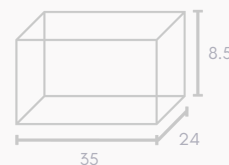

Foldout Catering Grazing Box - Medium - Matt White

SKU: 6G-FC-M
INT L35 X W24 X D8.5 CM

INT : Internal Measurements

Click on colour swatches to see items

Note: Box illustrations with dimensions are not to scale

Product Catalogue

large

Catering Hamper Carry Box - Deep Large

SKU: 6G-CHC-DL
INT L32 X W22 X D14 CM

Catering Grazing Box - Large

SKU: 6G-CC-L
INT L42 X W30.5 X D8 CM

Catering Hamper Carry Box - Large

SKU: 6G-CHC-L
INT L35 X W24 X D8.5 CM

Catering Hamper Carry Box - Deep Large - Recessed Handle

SKU: 6G-CHC-DLR-WH
INT L32 X W22 X D19 CM

Catering Hamper Carry Box - Window - Large

SKU: 6G-CHC-LW
INT L35 X W24 X D8.5 CM

boxfox

Our top-notch grazing box packaging from boxfox fosters your creativity. The possibilities for filling these boxes are boundless, catering to commercial needs with gourmet cheese, biscuits, antipasto, breakfast, brunch, and deluxe desserts. Our small grazing boxes are perfect for such endeavors. Meanwhile, our Catering Hamper Carry Boxes, with their spaciousness and convenient features like stackable recessed handles, ensure safe and fresh food transport and display, making them ideal for larger-scale requirements.