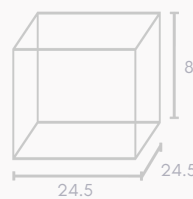

Catering Hamper Carry Box - Small - Gloss White

SKU: 6G-CC-S
INT L25 X W16 X D8 CM

Product Catalogue

medium

Catering Hamper Carry Box - Medium

SKU: 6G-CHC-M
INT L24.5 X W24.5 X D8 CM

Catering Grazing Box - Medium

SKU: 6G-CC-M
INT L35 X W24 X D8 CM

Disposable Catering Grazing Box (Lid) - Medium - Kraft

SKU: 6G-DCL-M-CR
INT L35.3 X W24.3 X D3 CM

Disposable Catering Grazing Box (Base) - Medium - Kraft

SKU: 6G-DCB-M-CR
INT L24 X W35 X D8.5 CM

Foldout Catering Grazing Box - Medium - Matt White

SKU: 6G-FC-M
INT L35 X W24 X D8.5 CM

INT : Internal Measurements

Click on colour swatches to see items

Note: Box illustrations with dimensions are not to scale