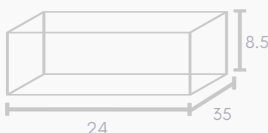

Catering Hamper Carry Box - Small - Gloss White

SKU: 6G-CC-S
INT L25 X W16 X D8 CM

Product Catalogue

medium

Catering Hamper Carry Box - Medium

SKU: 6G-CHC-M
INT L24.5 X W24.5 X D8 CM

Catering Grazing Box - Medium

SKU: 6G-CC-M
INT L35 X W24 X D8 CM

Disposable Catering Grazing Box (Lid) - Medium - Kraft

SKU: 6G-DCL-M-CR
INT L35.3 X W24.3 X D3 CM

Disposable Catering Grazing Box (Base) - Medium - Kraft

SKU: 6G-DCB-M-CR
INT L24 X W35 X D8.5 CM

Foldout Catering Grazing Box - Medium - Matt White

SKU: 6G-FC-M
INT L35 X W24 X D8.5 CM

INT : Internal Measurements

Click on colour swatches to see items

Note: Box illustrations with dimensions are not to scale

Product Catalogue

large

Catering Hamper Carry Box - Deep Large

SKU: 6G-CHC-DL
INT L32 X W22 X D14 CM

Catering Grazing Box - Large

SKU: 6G-CC-L
INT L42 X W30.5 X D8 CM

Catering Hamper Carry Box - Large

SKU: 6G-CHC-L
INT L35 X W24 X D8.5 CM