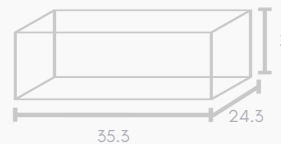

Catering Hamper Carry Box - Small - Gloss White

SKU: 6G-CC-S
INT L25 X W16 X D8 CM

Product Catalogue

medium

Catering Hamper Carry Box - Medium

SKU: 6G-CHC-M
INT L24.5 X W24.5 X D8 CM

Catering Grazing Box - Medium

SKU: 6G-CC-M
INT L35 X W24 X D8 CM

Disposable Catering Grazing Box (Lid) - Medium - Kraft

SKU: 6G-DCL-M-CR
INT L35.3 X W24.3 X D3 CM

Disposable Catering Grazing Box (Base) - Medium - Kraft

SKU: 6G-DCB-M-CR
INT L24 X W35 X D8.5 CM

Foldout Catering Grazing Box - Medium - Matt White

SKU: 6G-FC-M
INT L35 X W24 X D8.5 CM

INT : Internal Measurements

Click on colour swatches to see items

Note: Box illustrations with dimensions are not to scale