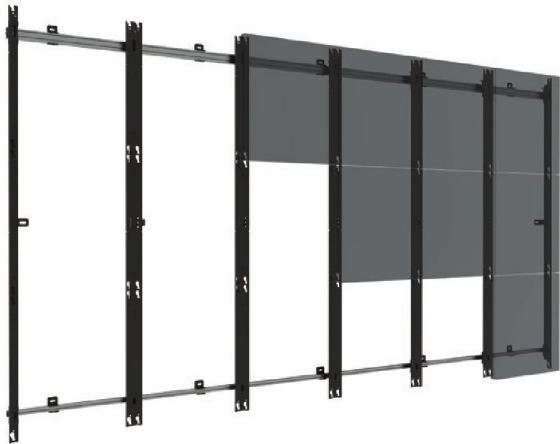

LED Mounting System for Samsung Smart LED Signage (IF Series)

model number: **DS-LEDIF models**