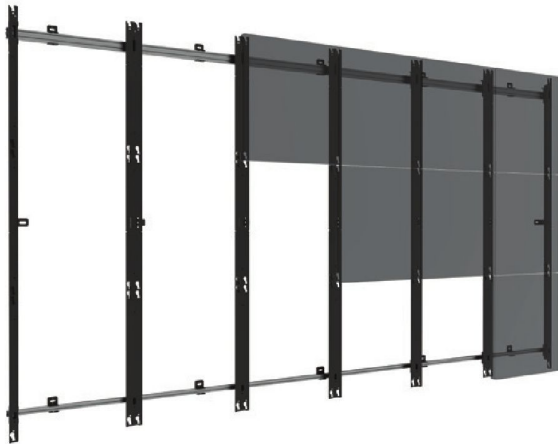

LED Mounting System for Samsung Smart LED Signage (IF Series)
model number: **DS-LEDIF models**