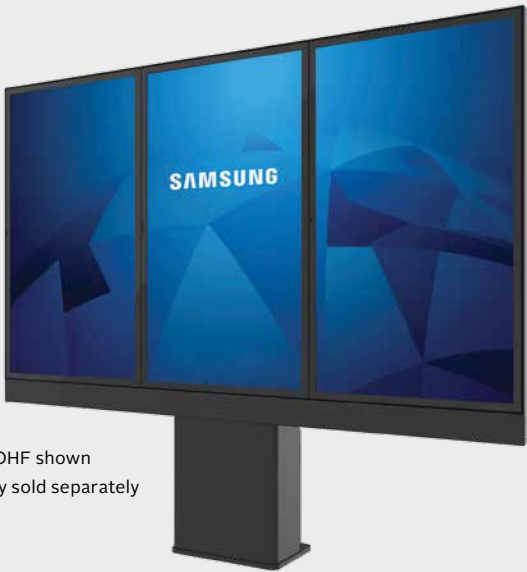

Outdoor Digital Menu Boards

KOF555-3OHF shown
OHF display sold separately

- Designed specifically for outdoor use and constructed from weatherproof materials
- Ultra slim design is sleek and stylish, yet rugged enough to be installed in any application for 24/7 operation
- Can ship fully assembled and integrated to make on-site installation easy*
- Proper venting to intake clean air and exhaust
- Optional media player enclosure protects electronic components rated to 50°F (10°C) above local air temperature
- Security hardware deters tampering and theft
- Approved by Samsung engineering

* Does not ship with displays installed